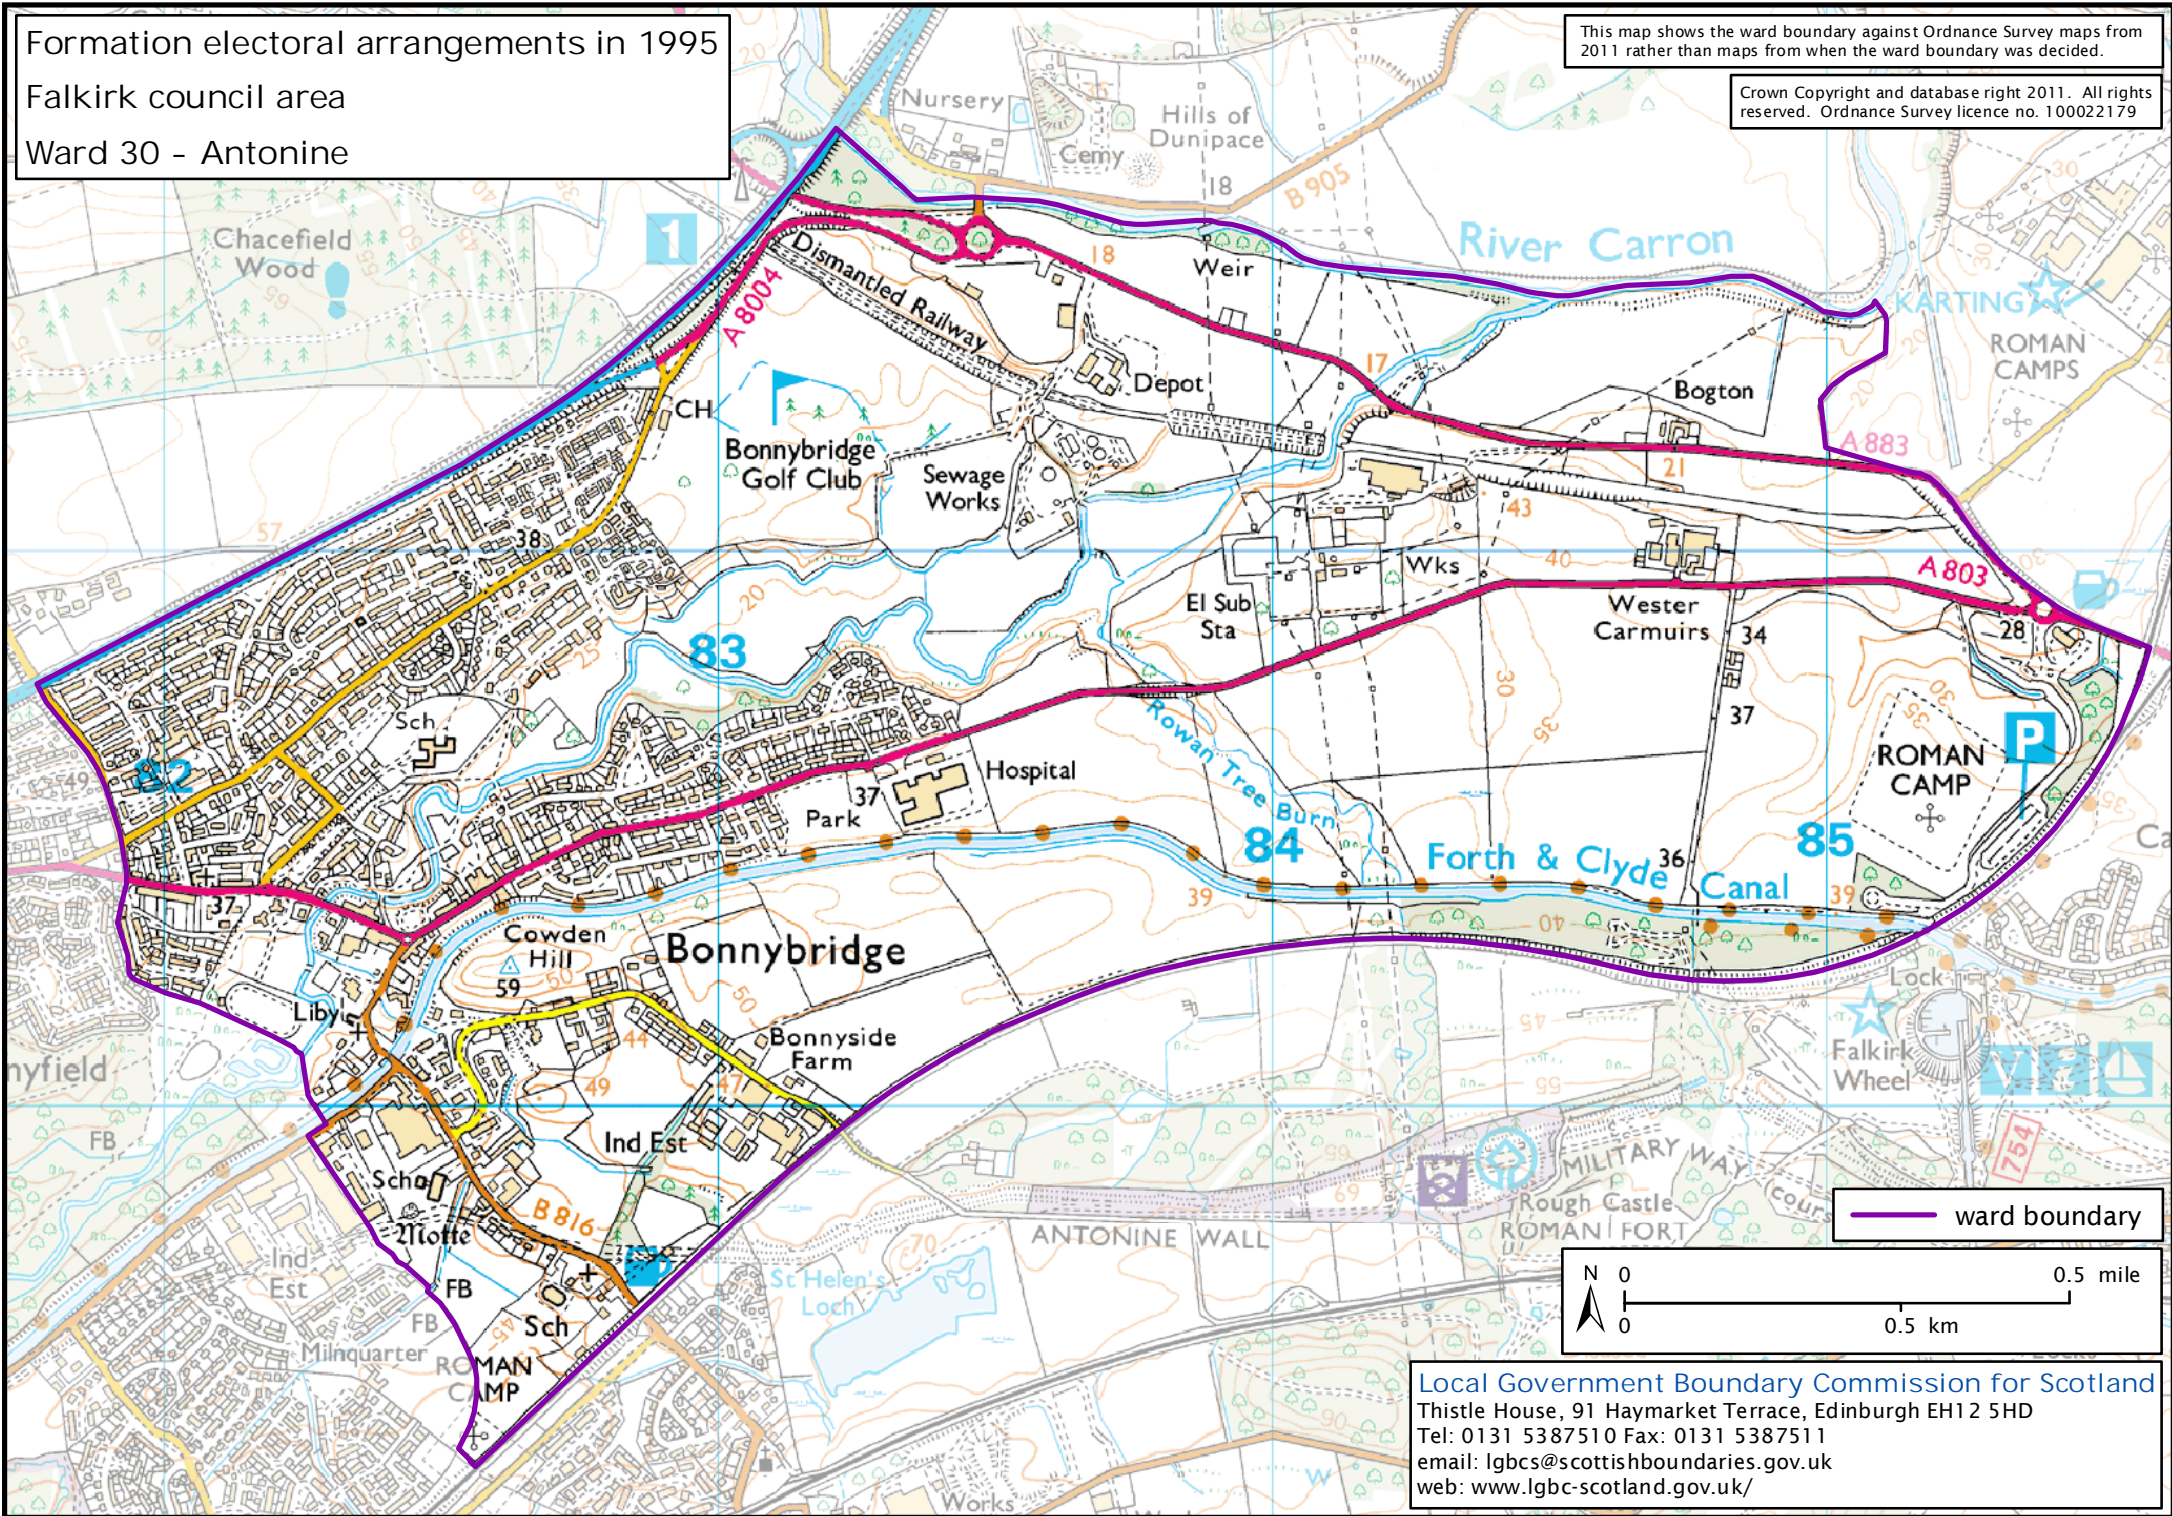

Formation electoral arrangements in 1995

Falkirk council area

Ward 30 - Antonine

This map shows the ward boundary against Ordnance Survey maps from 2011 rather than maps from when the ward boundary was decided.

Crown Copyright and database right 2011. All rights reserved. Ordnance Survey licence no. 100022179

ward boundary

Local Government Boundary Commission for Scotland
Thistle House, 91 Haymarket Terrace, Edinburgh EH12 5HD
Tel: 0131 5387510 Fax: 0131 5387511
email: lgbc@scottishboundaries.gov.uk
web: www.lgbc-scotland.gov.uk/