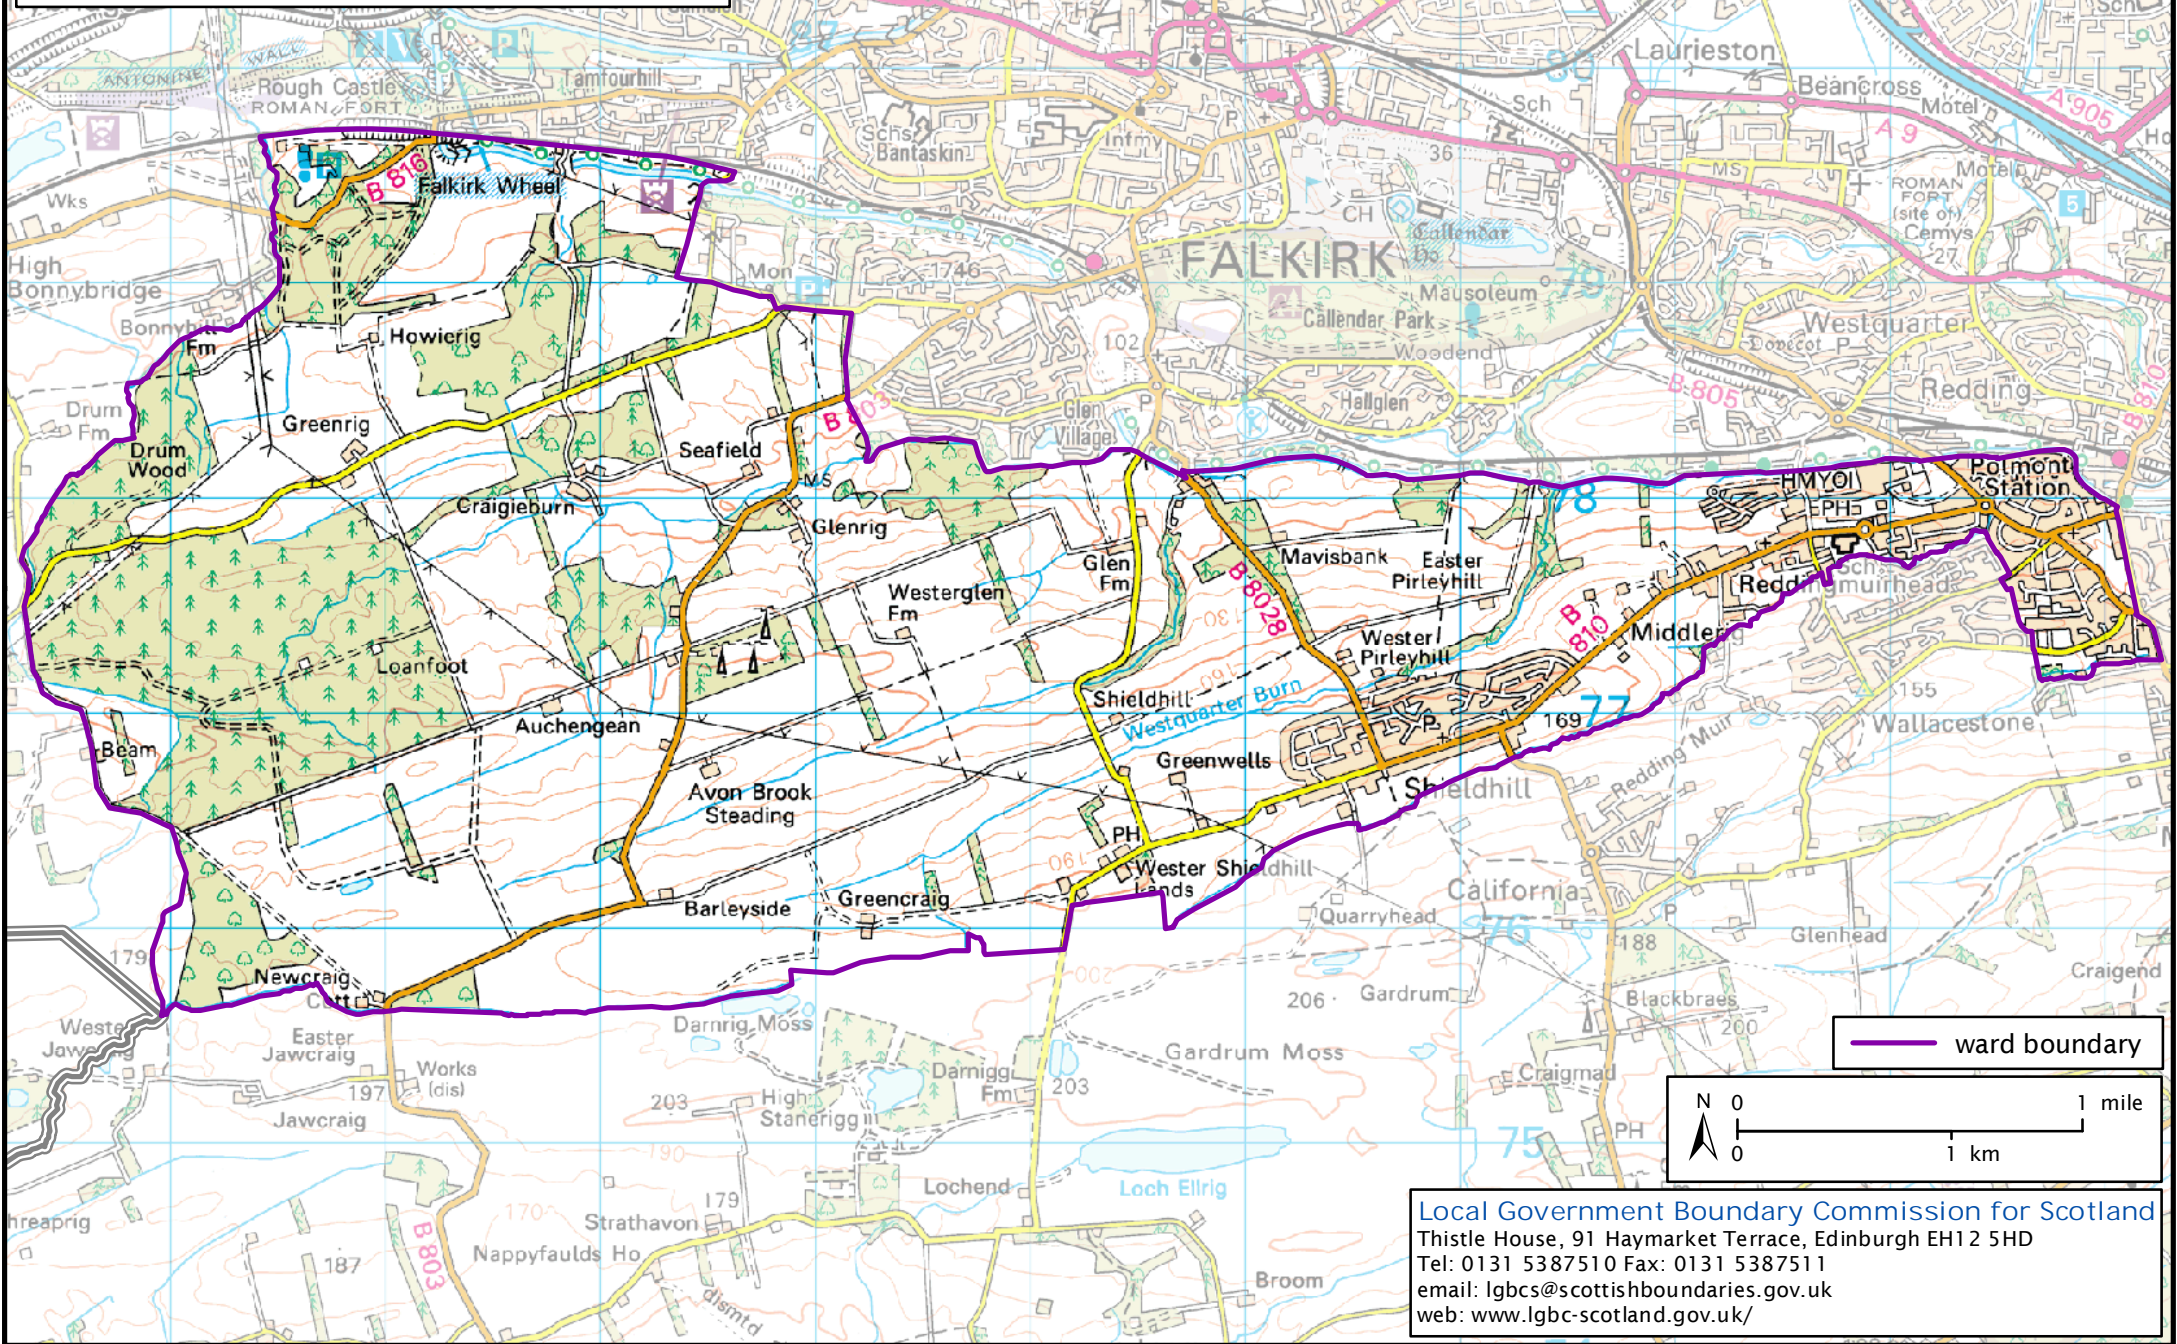

Formation electoral arrangements in 1995

Falkirk council area

Ward 31 - Shieldhill

This map shows the ward boundary against Ordnance Survey maps from 2011 rather than maps from when the ward boundary was decided.

Crown Copyright and database right 2011. All rights reserved. Ordnance Survey licence no. 100022179

Local Government Boundary Commission for Scotland
Thistle House, 91 Haymarket Terrace, Edinburgh EH12 5HD
Tel: 0131 5387510 Fax: 0131 5387511
email: lgbc@scottishboundaries.gov.uk
web: www.lgbc-scotland.gov.uk/