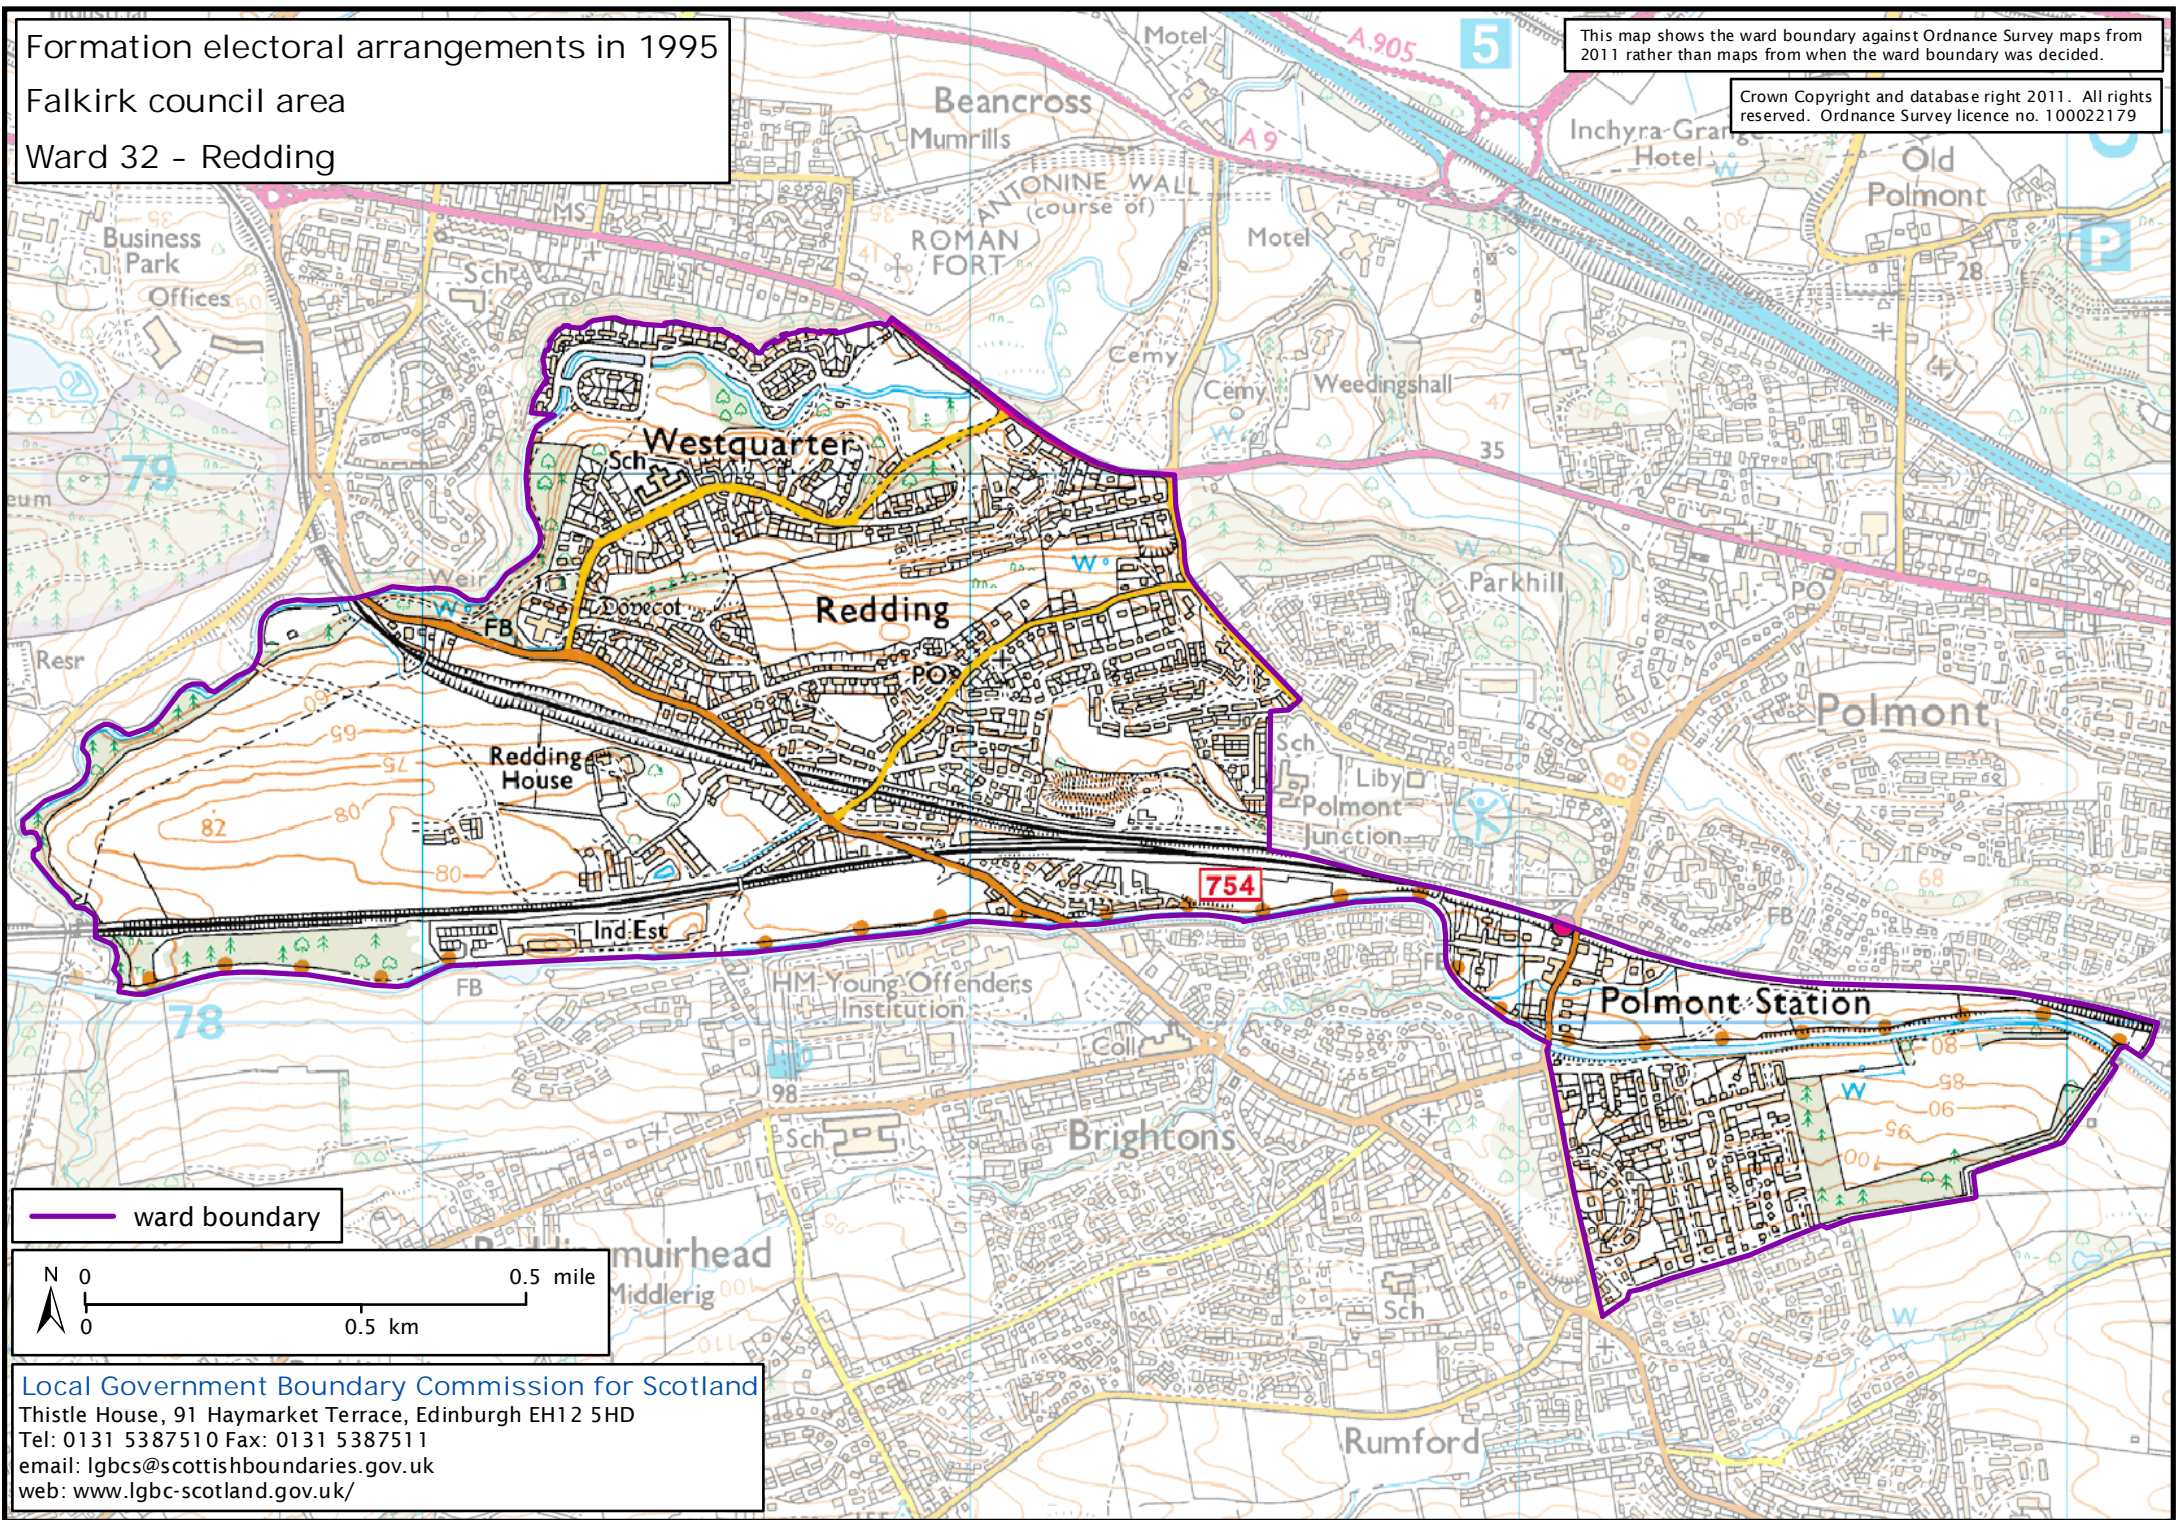

Formation electoral arrangements in 1995

Falkirk council area

Ward 32 - Redding

This map shows the ward boundary against Ordnance Survey maps from 2011 rather than maps from when the ward boundary was decided.

Crown Copyright and database right 2011. All rights reserved. Ordnance Survey licence no. 100022179

ward boundary

Local Government Boundary Commission for Scotland
Thistle House, 91 Haymarket Terrace, Edinburgh EH12 5HD
Tel: 0131 5387510 Fax: 0131 5387511
email: lgbc@scottishboundaries.gov.uk
web: www.lgbc-scotland.gov.uk/