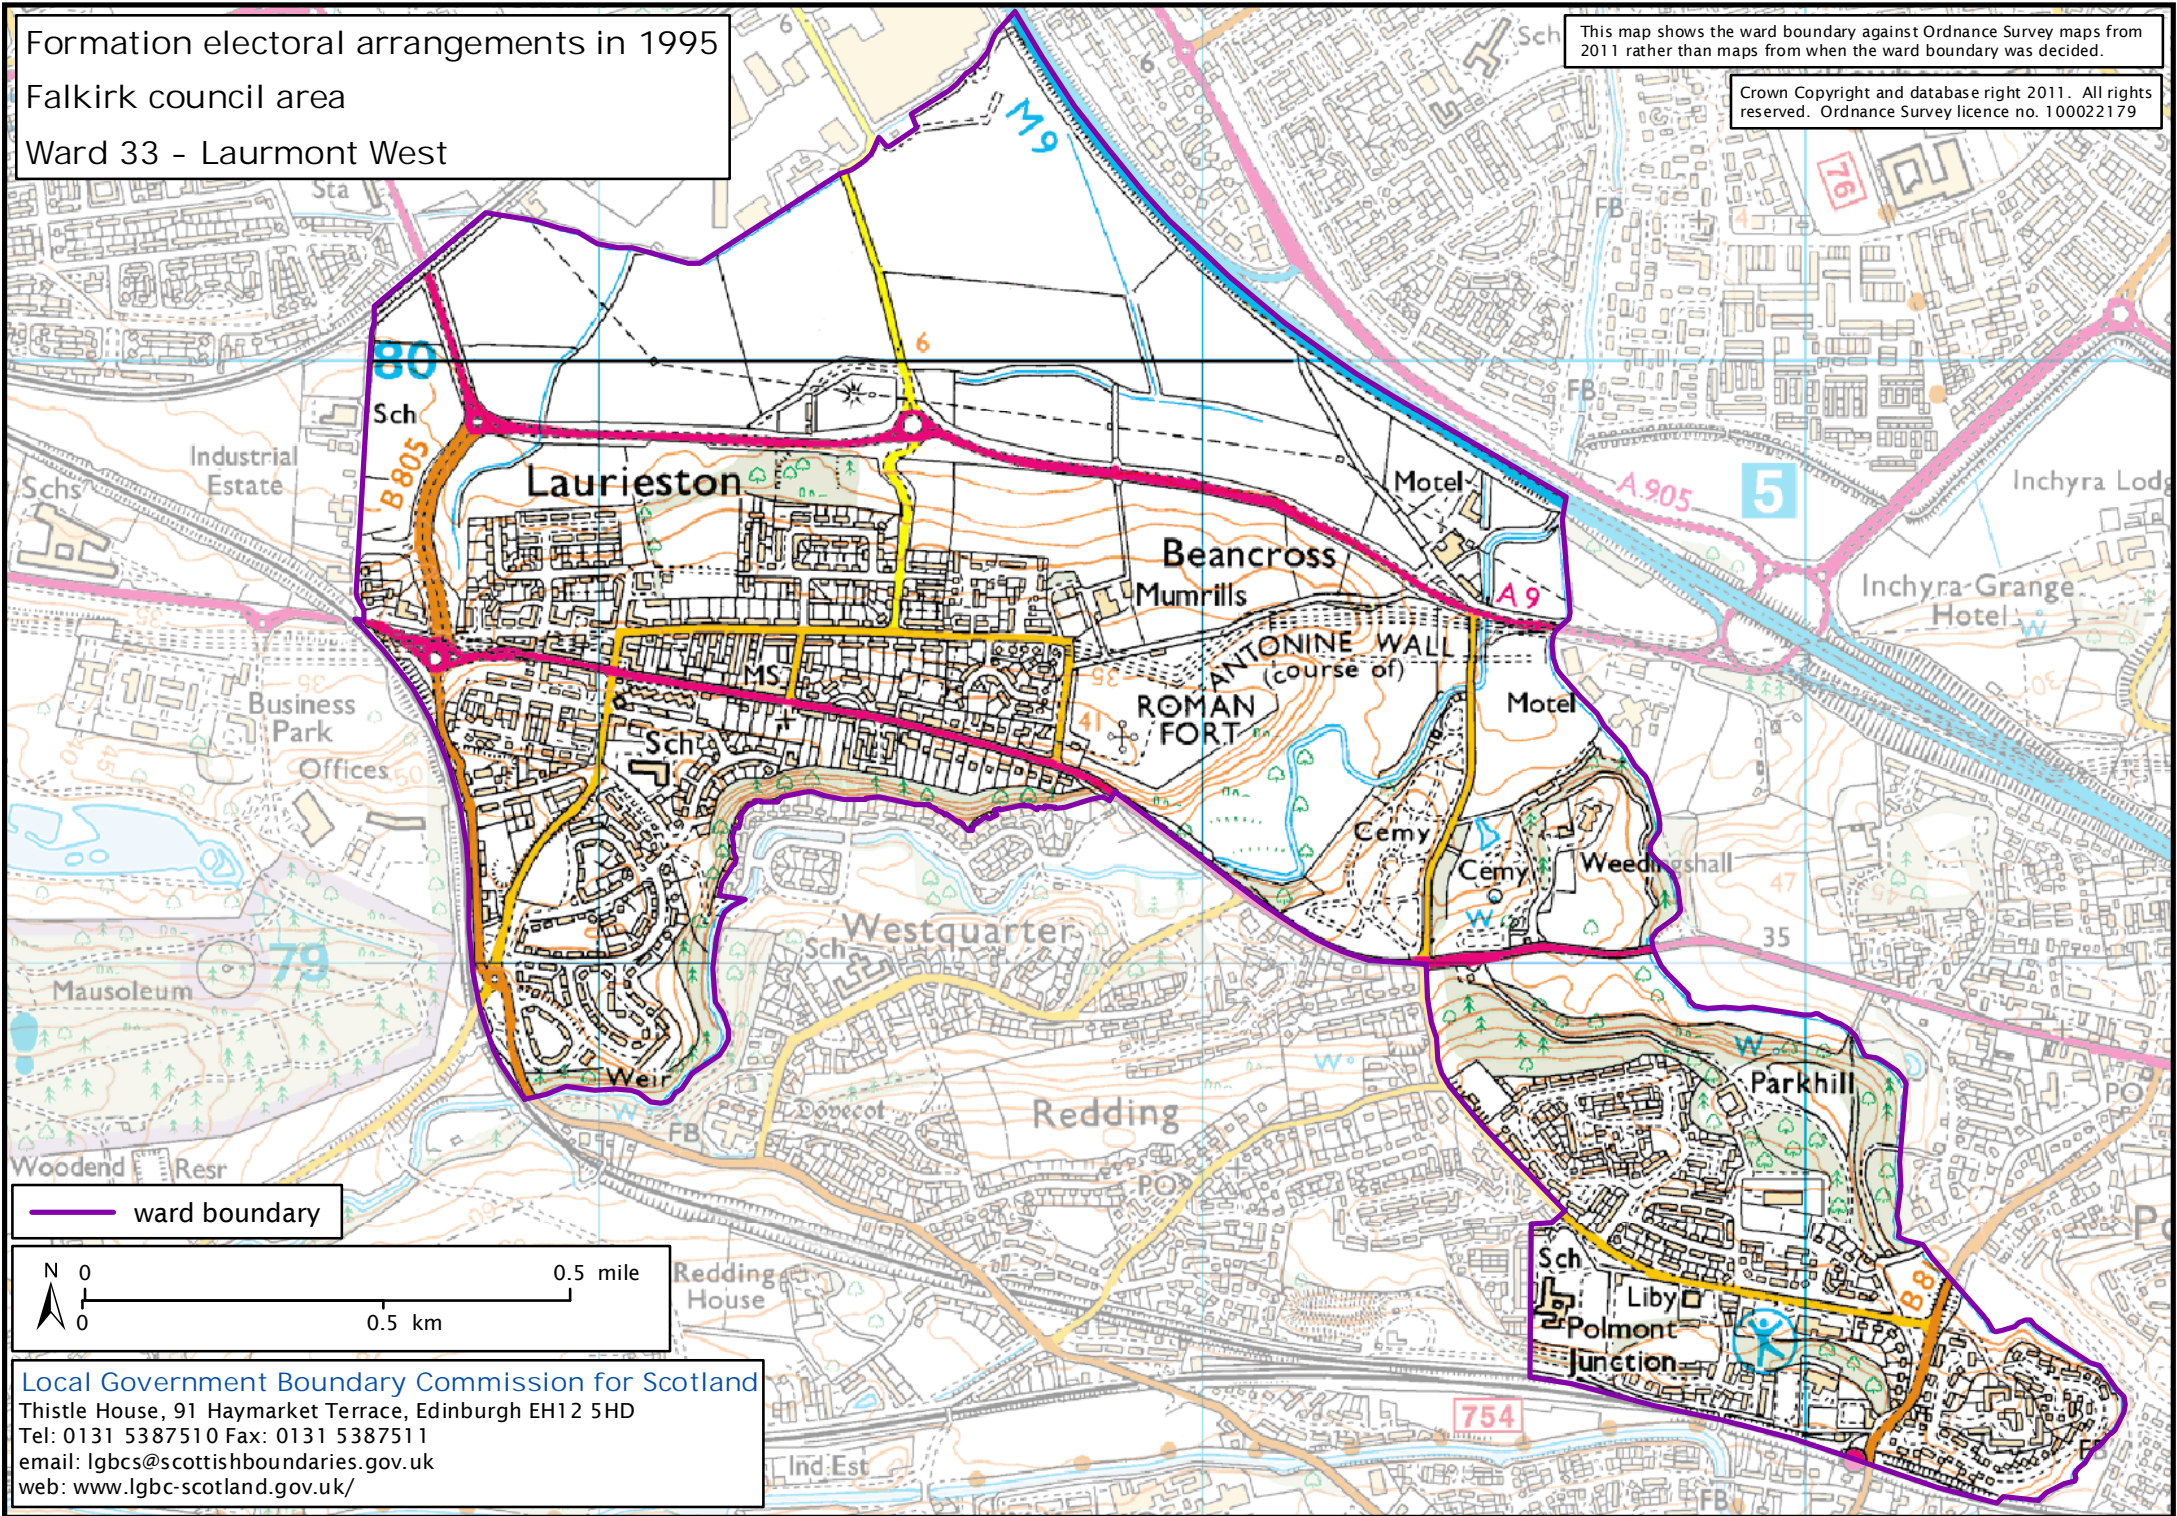

Formation electoral arrangements in 1995

Falkirk council area

Ward 33 - Laurmont West

This map shows the ward boundary against Ordnance Survey maps from 2011 rather than maps from when the ward boundary was decided.

Crown Copyright and database right 2011. All rights reserved. Ordnance Survey licence no. 100022179

ward boundary

Local Government Boundary Commission for Scotland
Thistle House, 91 Haymarket Terrace, Edinburgh EH12 5HD
Tel: 0131 5387510 Fax: 0131 5387511
email: lgbc@scottishboundaries.gov.uk
web: www.lgbc-scotland.gov.uk/