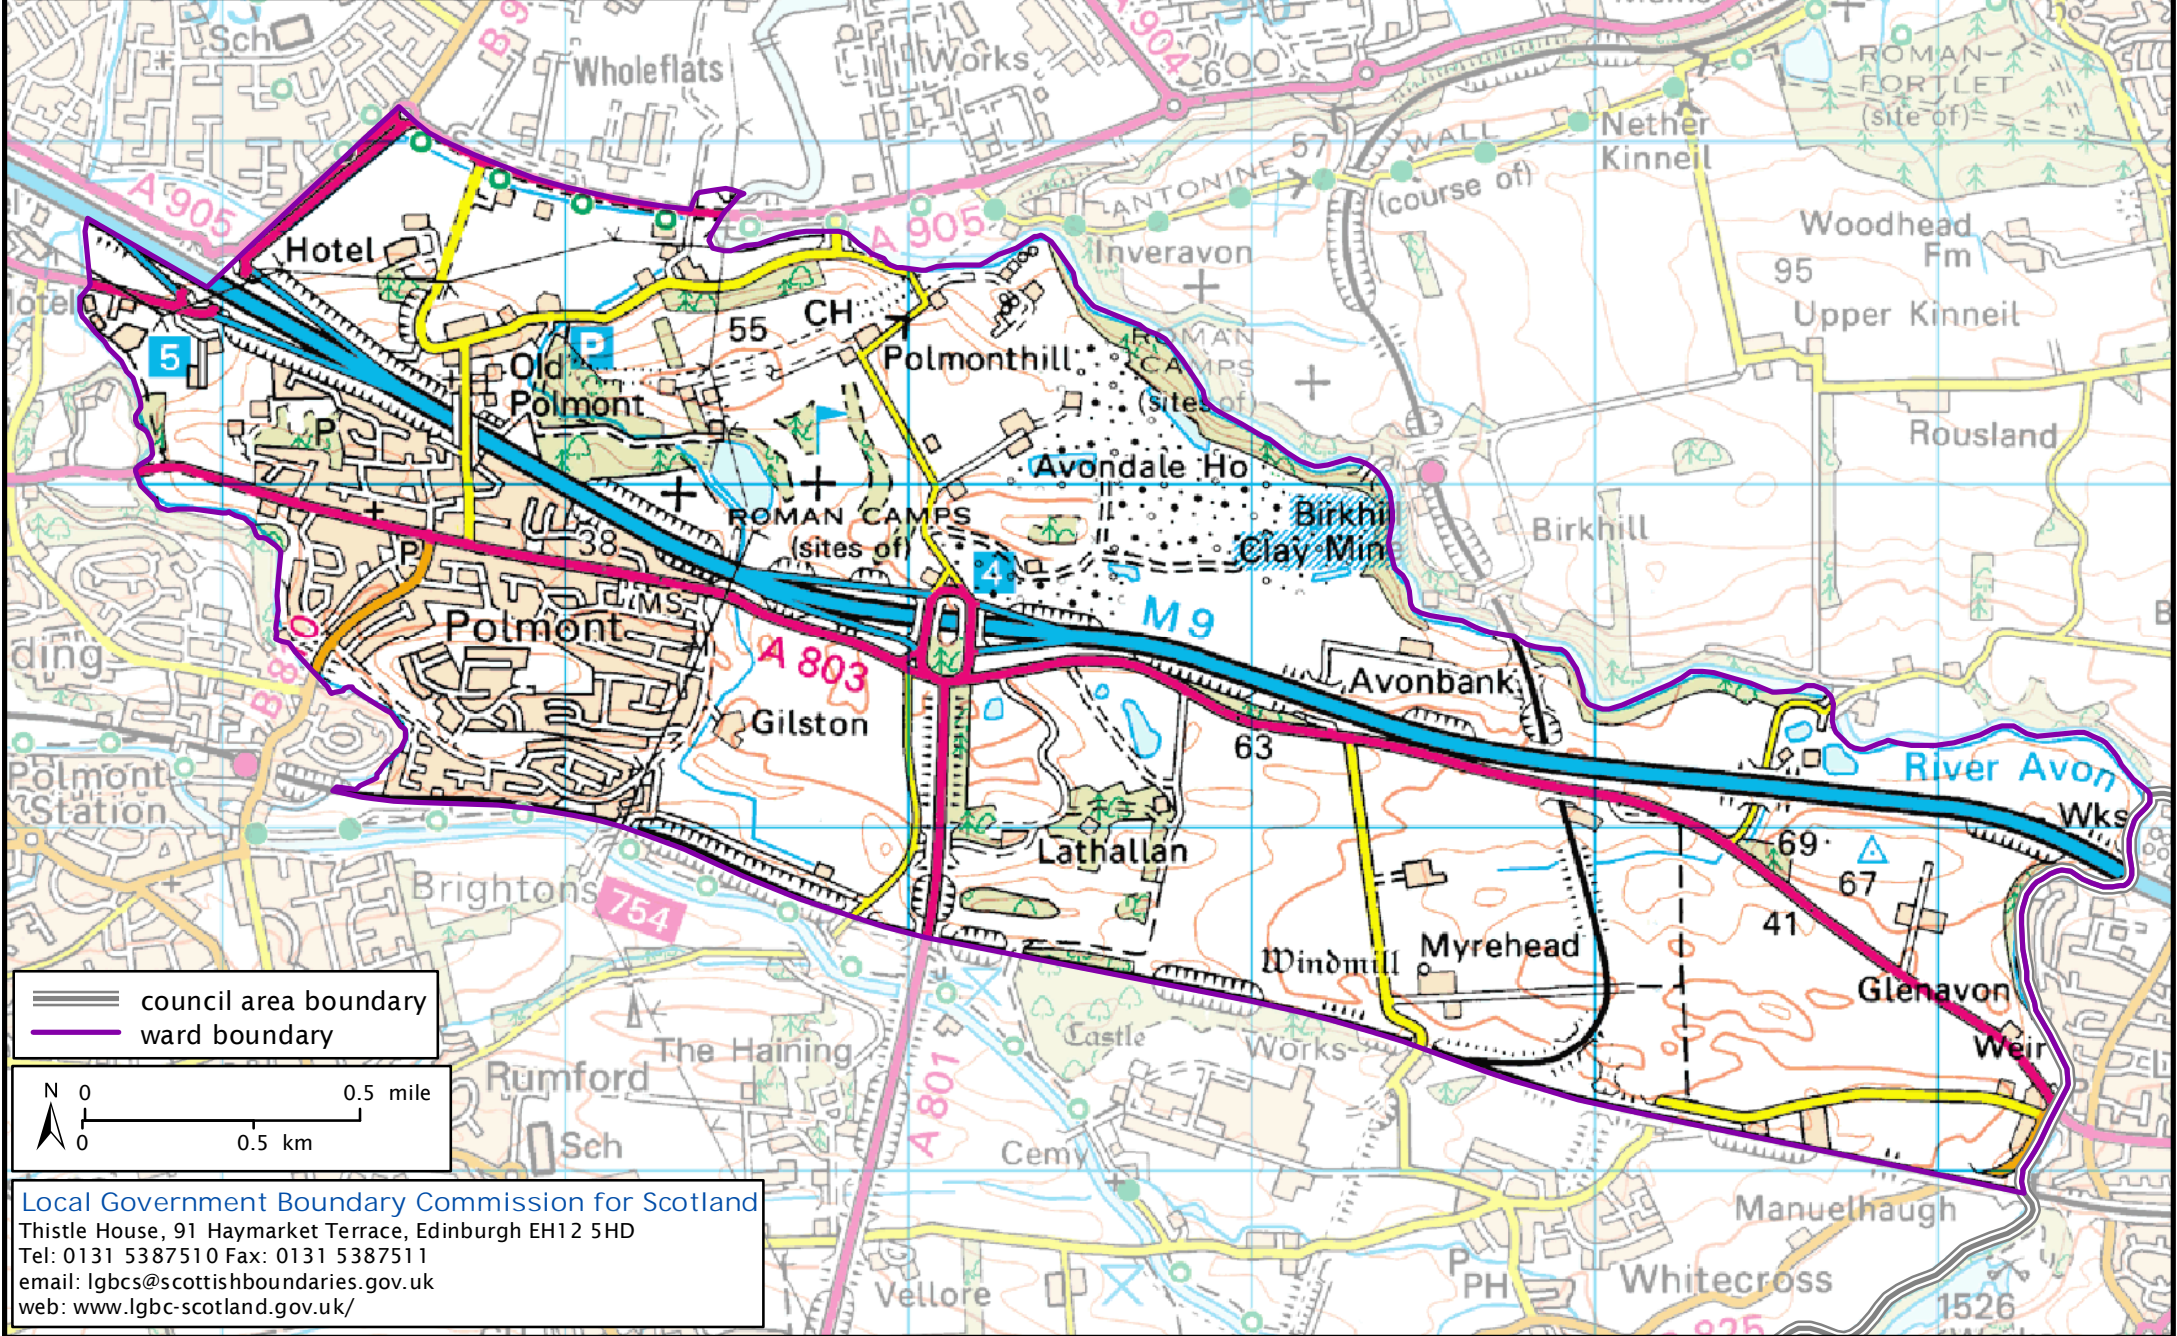

# Formation electoral arrangements in 1995

Falkirk council area

Ward 34 - Laurmont East

This map shows the ward boundary against Ordnance Survey maps from 2011 rather than maps from when the ward boundary was decided.

Crown Copyright and database right 2011. All rights reserved. Ordnance Survey licence no. 100022179

==== council area boundary  
— ward boundary

Local Government Boundary Commission for Scotland  
Thistle House, 91 Haymarket Terrace, Edinburgh EH12 5HD  
Tel: 0131 5387510 Fax: 0131 5387511  
email: lgbcscottishboundaries.gov.uk  
web: www.lgbc-scotland.gov.uk/