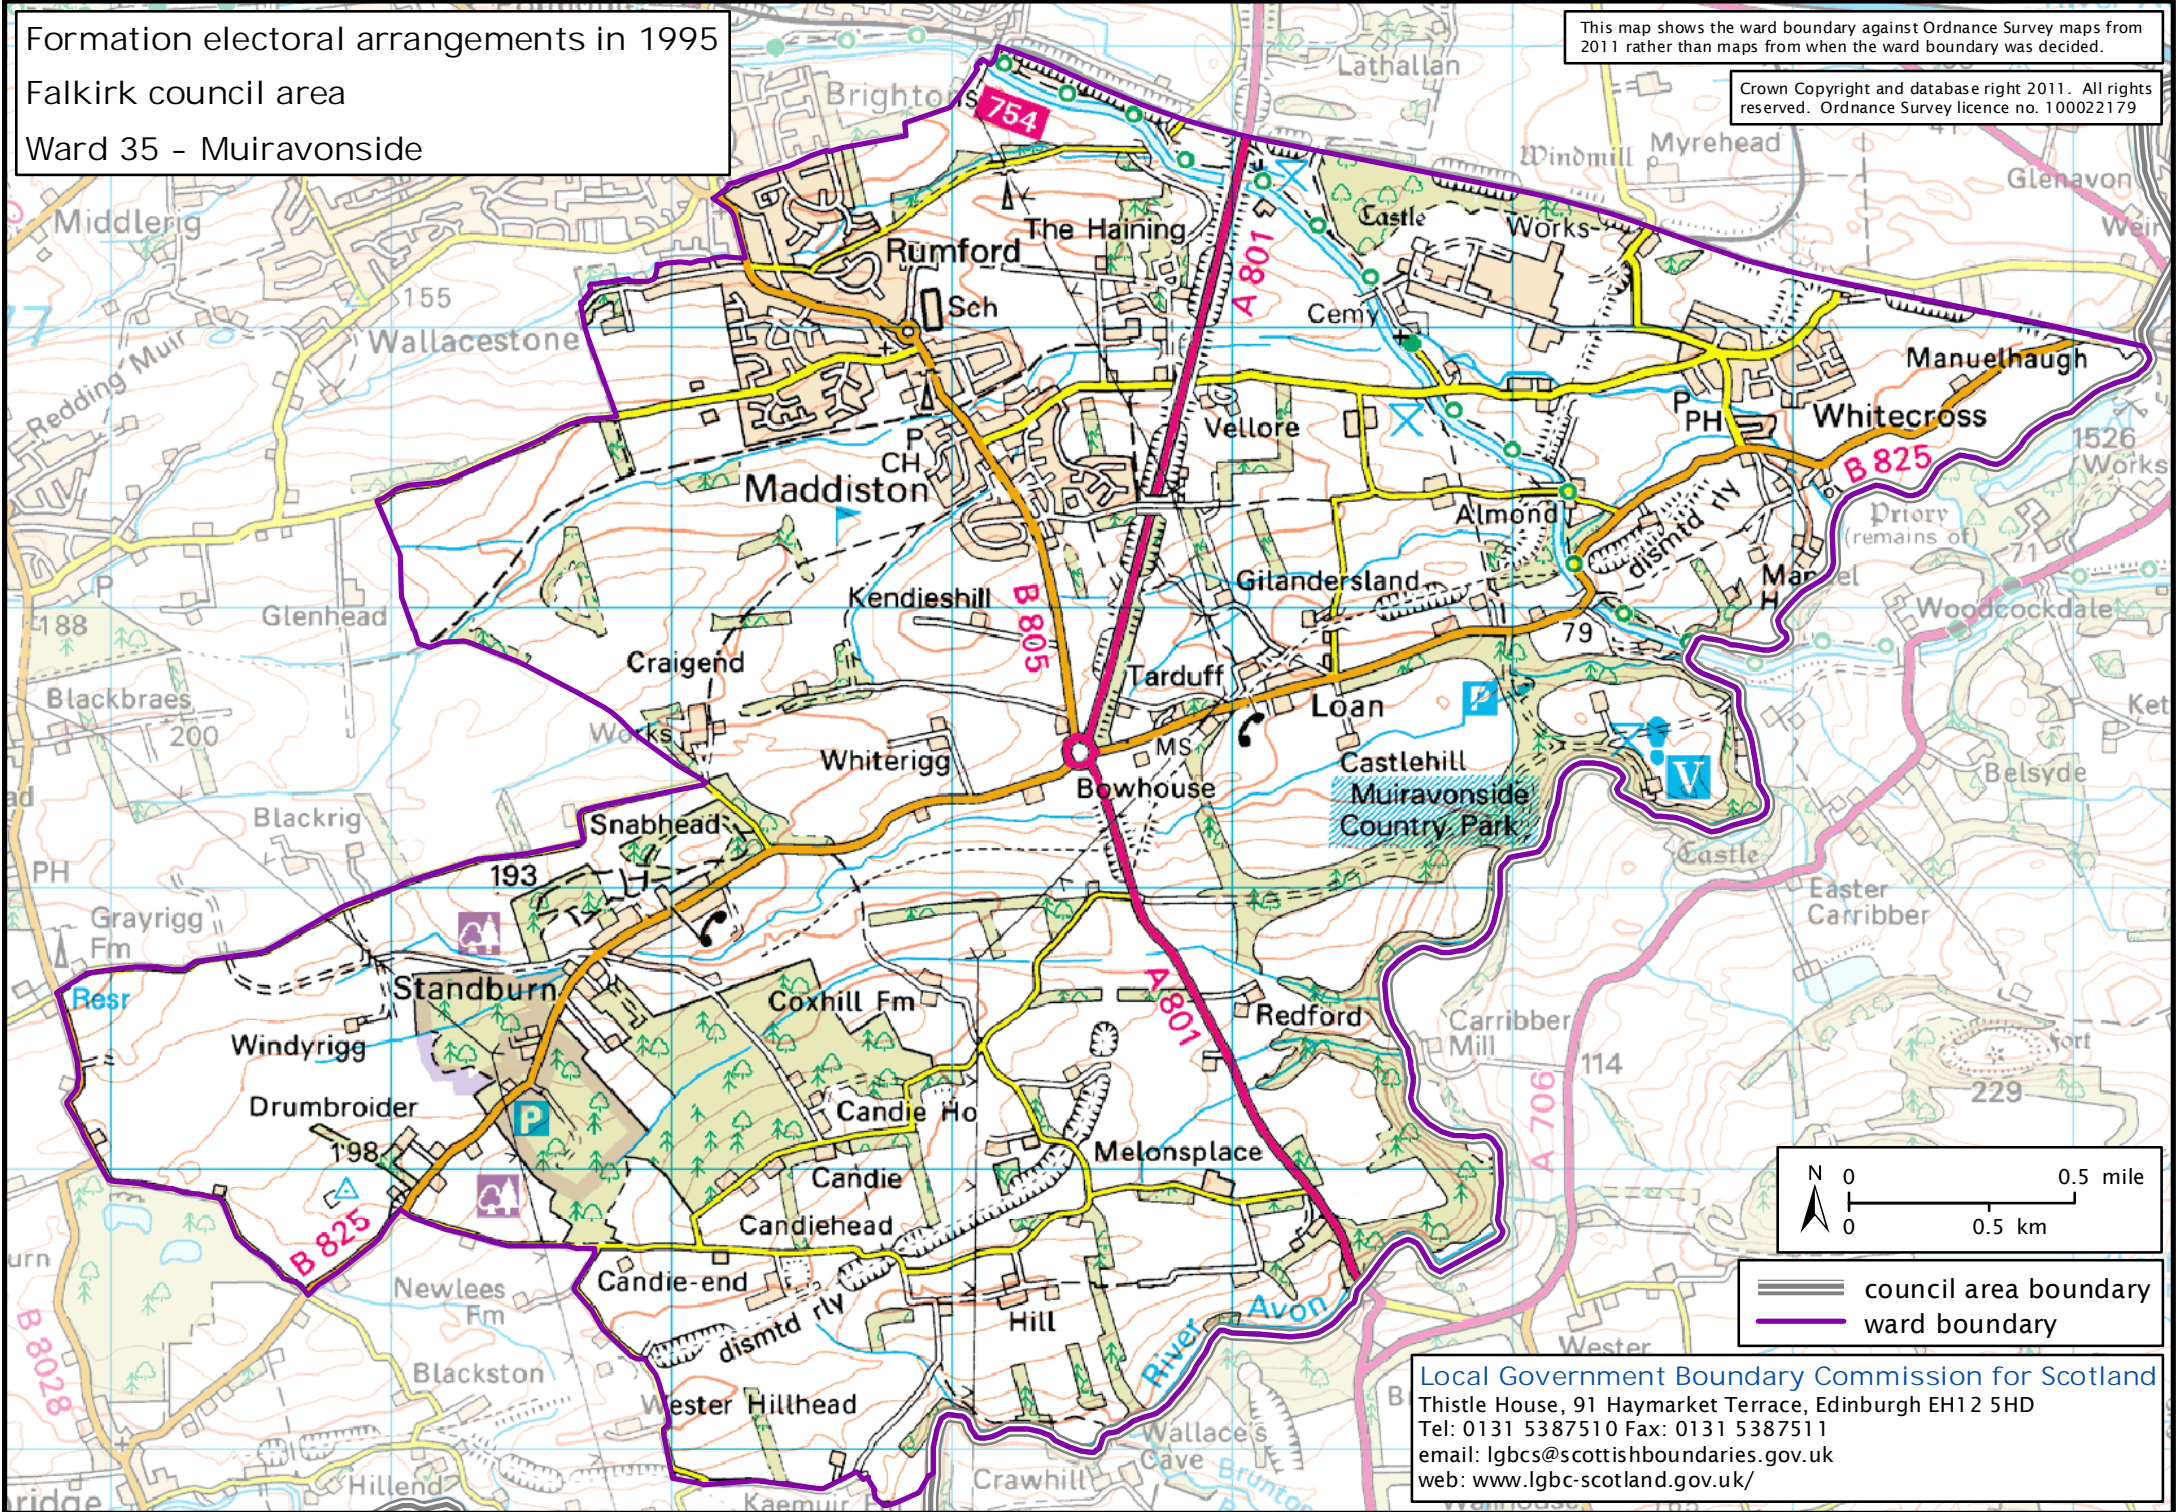

Formation electoral arrangements in 1995

Falkirk council area

Ward 35 - Muiravonside

This map shows the ward boundary against Ordnance Survey maps from 2011 rather than maps from when the ward boundary was decided.

Crown Copyright and database right 2011. All rights reserved. Ordnance Survey licence no. 100022179

— council area boundary
— ward boundary

Local Government Boundary Commission for Scotland
Thistle House, 91 Haymarket Terrace, Edinburgh EH12 5HD
Tel: 0131 5387510 Fax: 0131 5387511
email: lgbcs@scottishboundaries.gov.uk
web: www.lgbc-scotland.gov.uk/