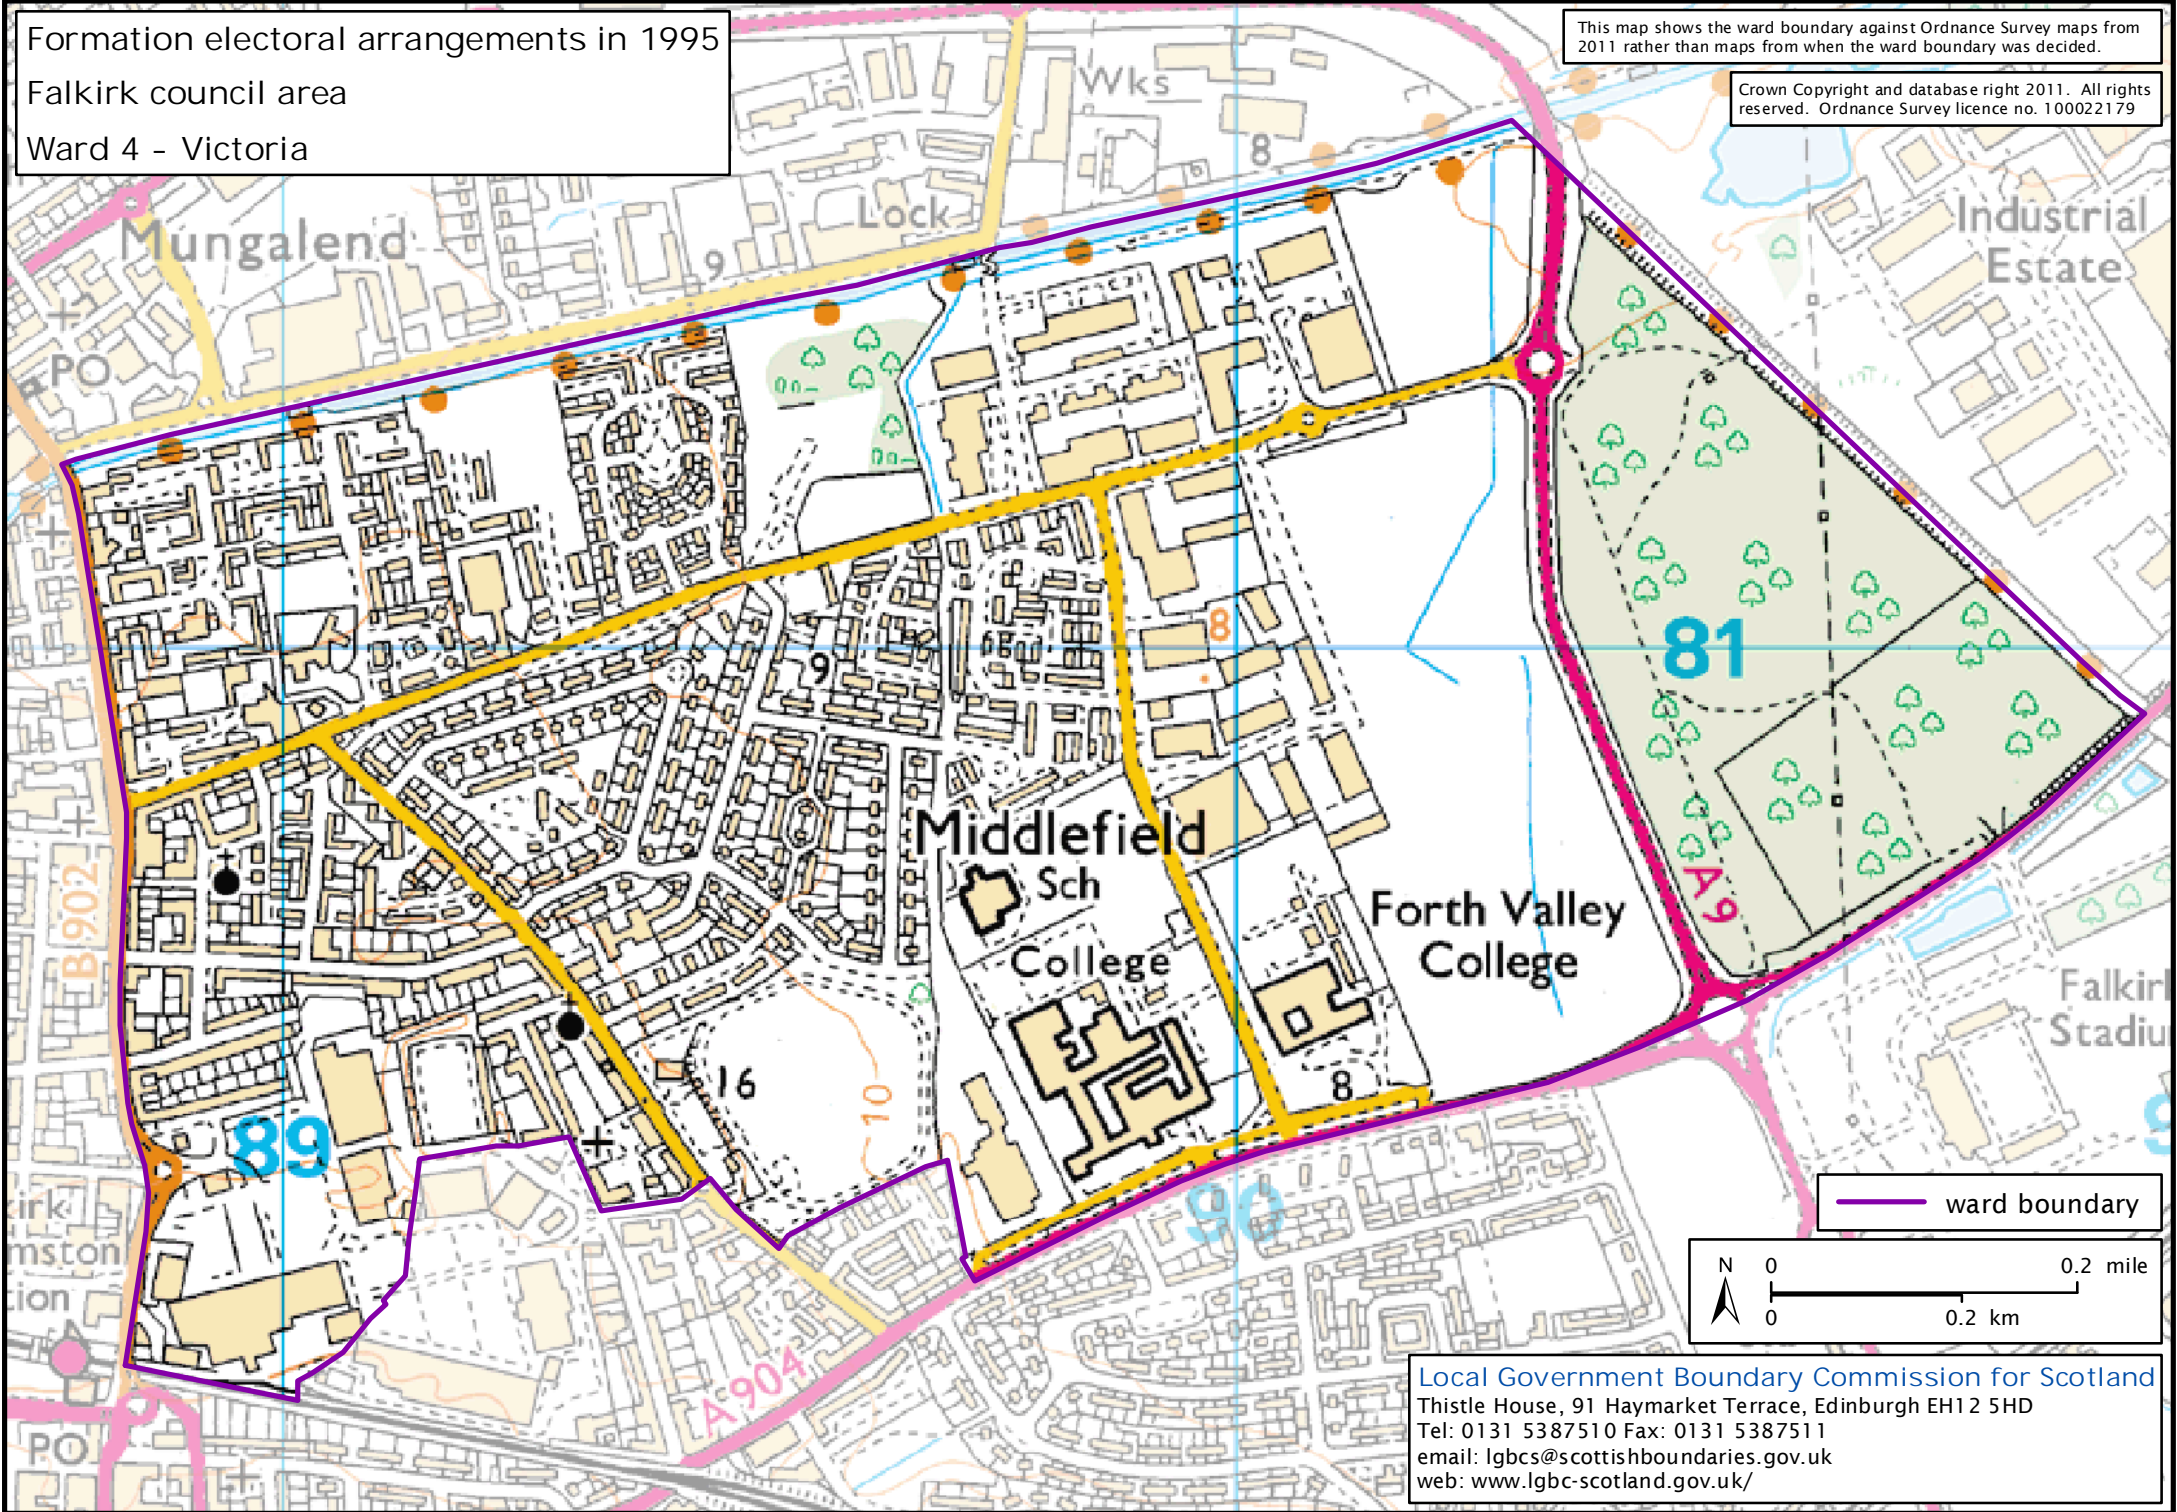

Formation electoral arrangements in 1995

Falkirk council area

Ward 4 - Victoria

This map shows the ward boundary against Ordnance Survey maps from 2011 rather than maps from when the ward boundary was decided.

Crown Copyright and database right 2011. All rights reserved. Ordnance Survey licence no. 100022179

Local Government Boundary Commission for Scotland  
Thistle House, 91 Haymarket Terrace, Edinburgh EH12 5HD  
Tel: 0131 5387510 Fax: 0131 5387511  
email: lgbc@scottishboundaries.gov.uk  
web: www.lgbc-scotland.gov.uk/