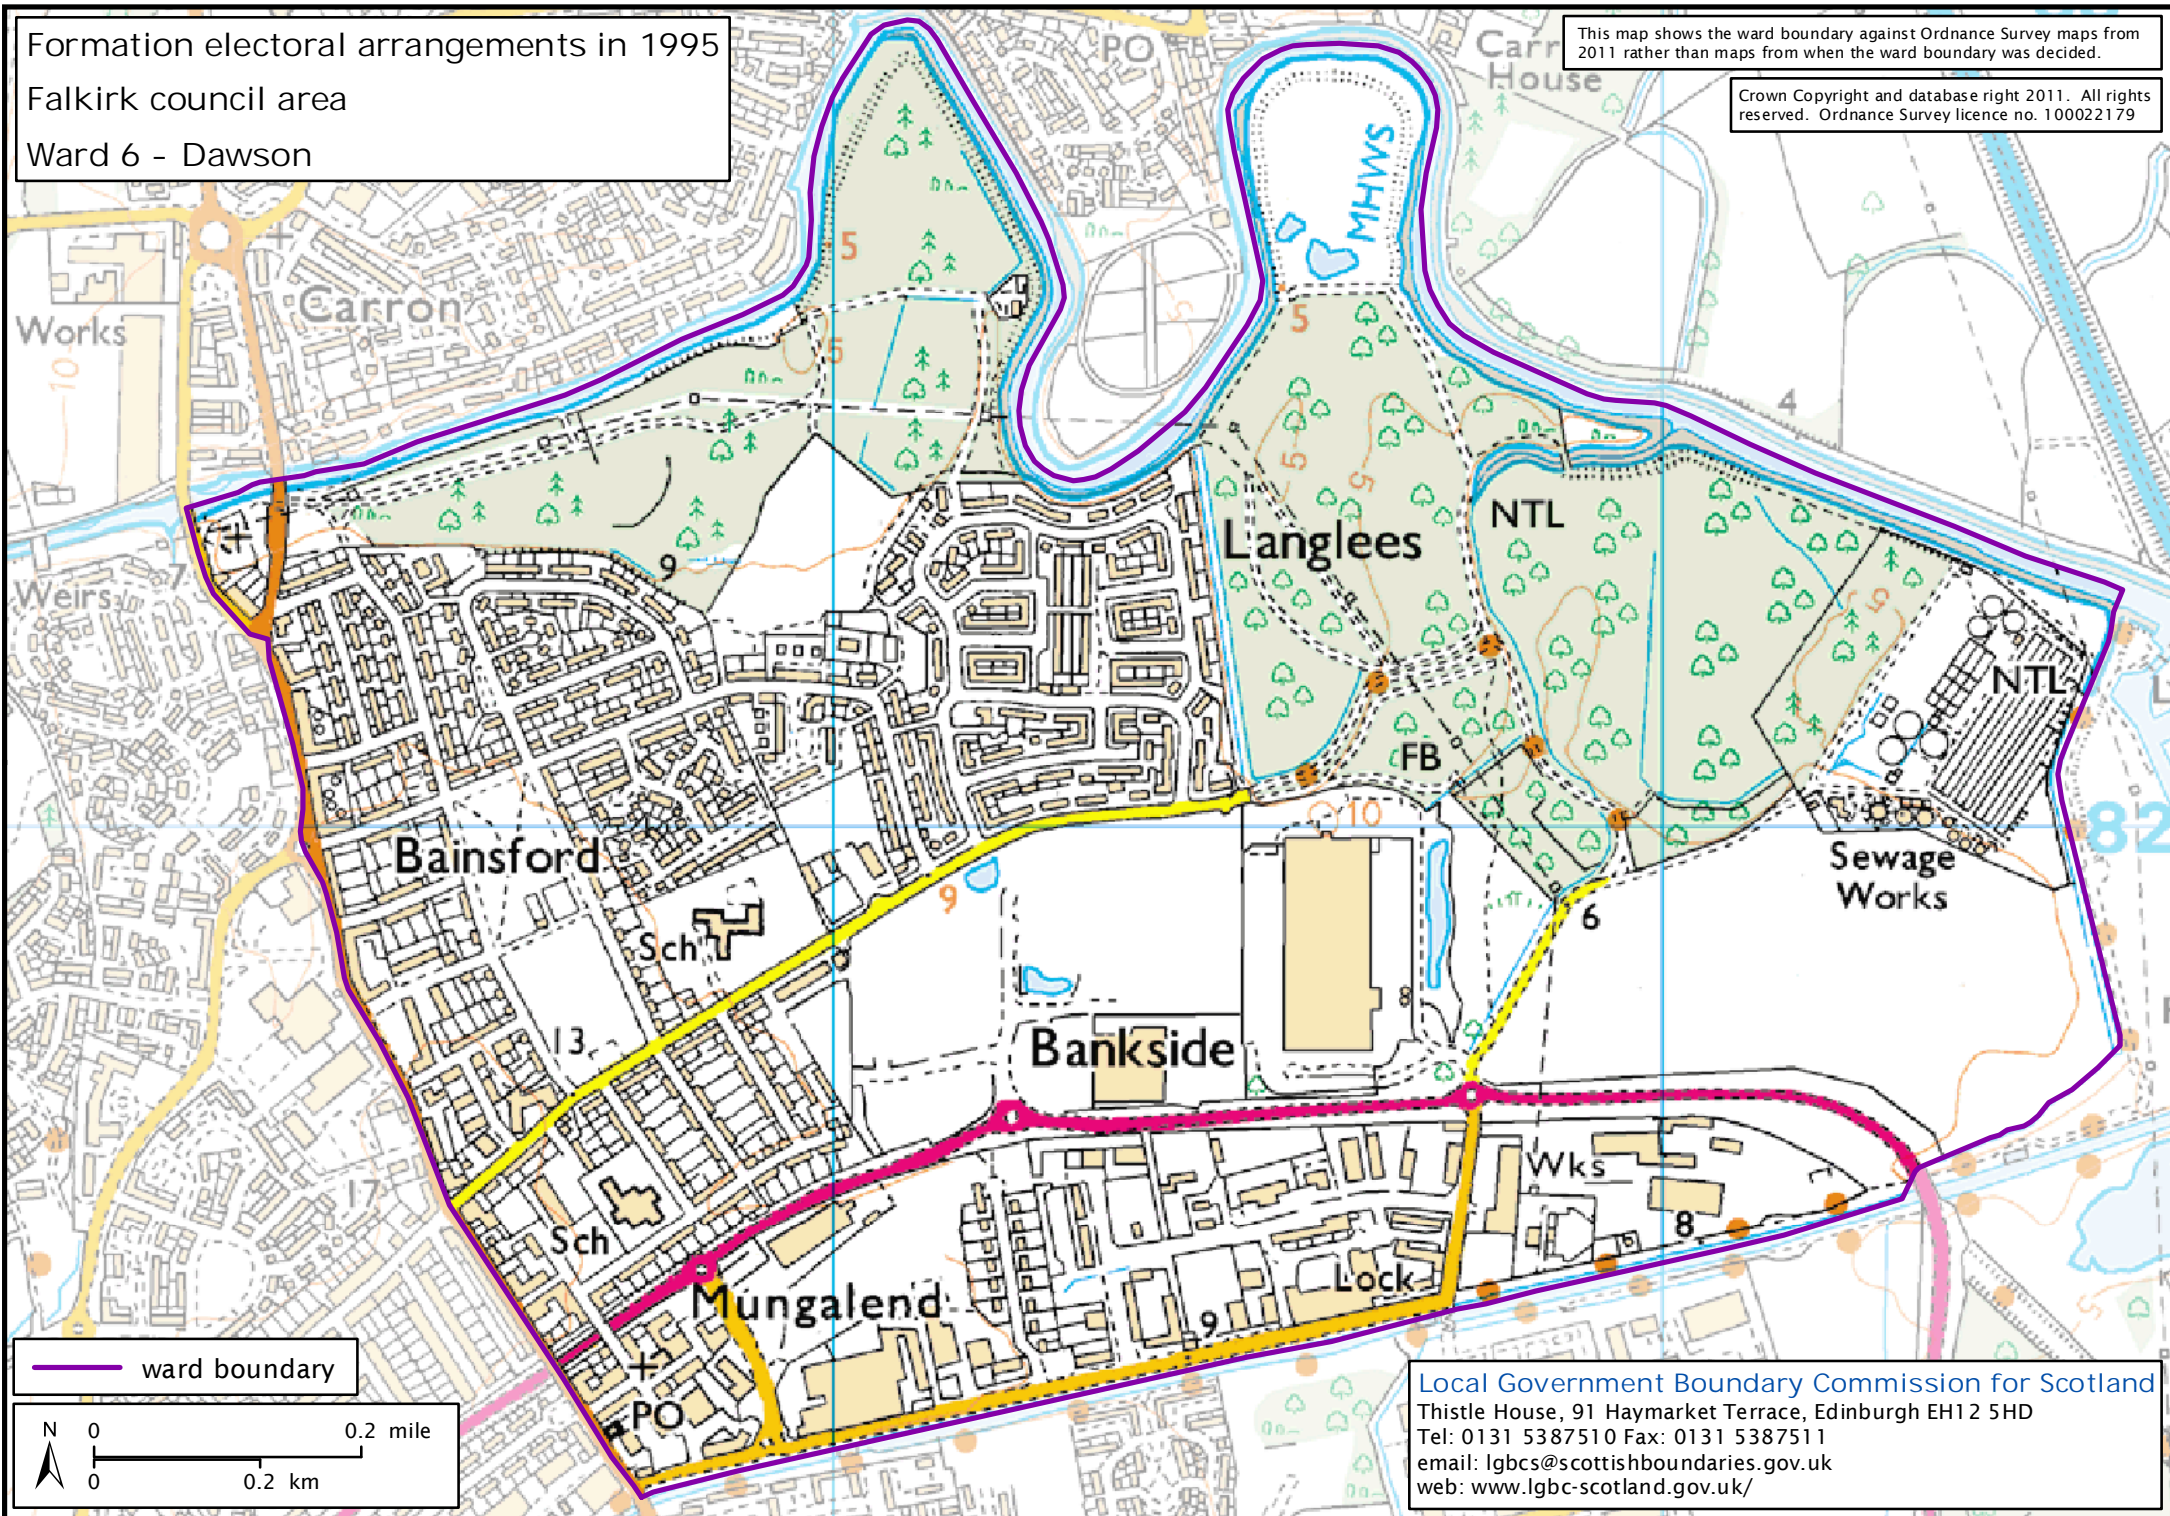

Formation electoral arrangements in 1995

Falkirk council area

Ward 6 - Dawson

This map shows the ward boundary against Ordnance Survey maps from 2011 rather than maps from when the ward boundary was decided.

Crown Copyright and database right 2011. All rights reserved. Ordnance Survey licence no. 100022179

ward boundary

Local Government Boundary Commission for Scotland
Thistle House, 91 Haymarket Terrace, Edinburgh EH12 5HD
Tel: 0131 5387510 Fax: 0131 5387511
email: lgbc@scottishboundaries.gov.uk
web: www.lgbc-scotland.gov.uk/