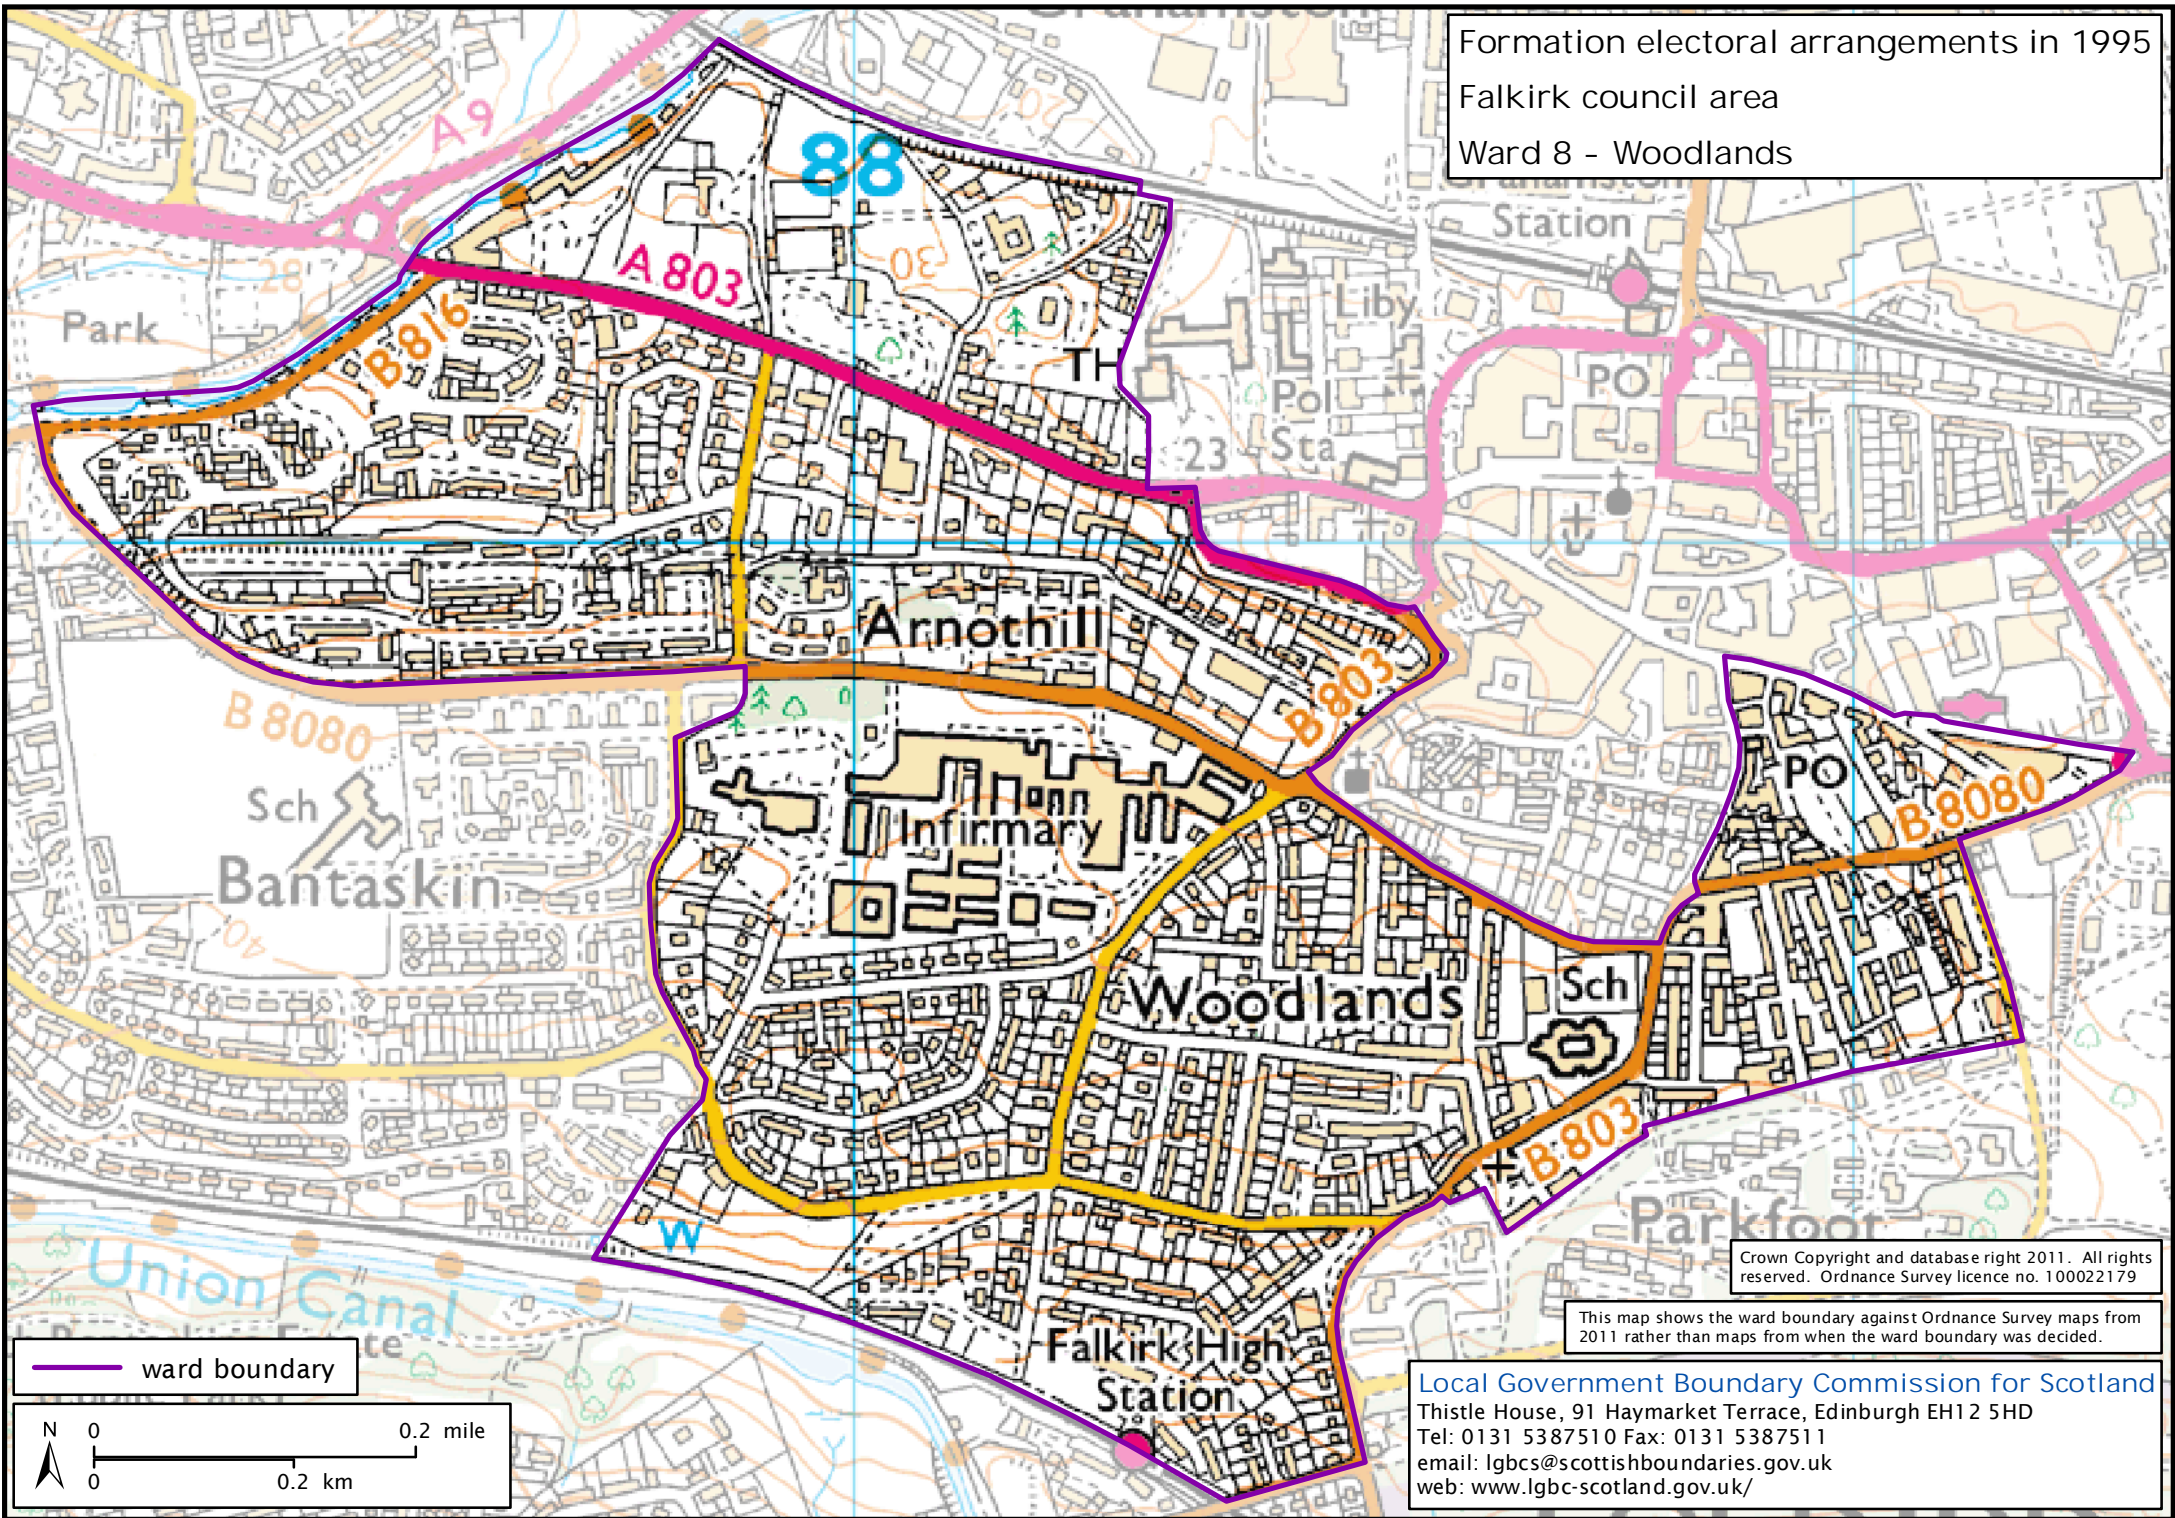

Formation electoral arrangements in 1995
Falkirk council area
Ward 8 - Woodlands

Crown Copyright and database right 2011. All rights reserved. Ordnance Survey licence no. 100022179

This map shows the ward boundary against Ordnance Survey maps from 2011 rather than maps from when the ward boundary was decided.

ward boundary