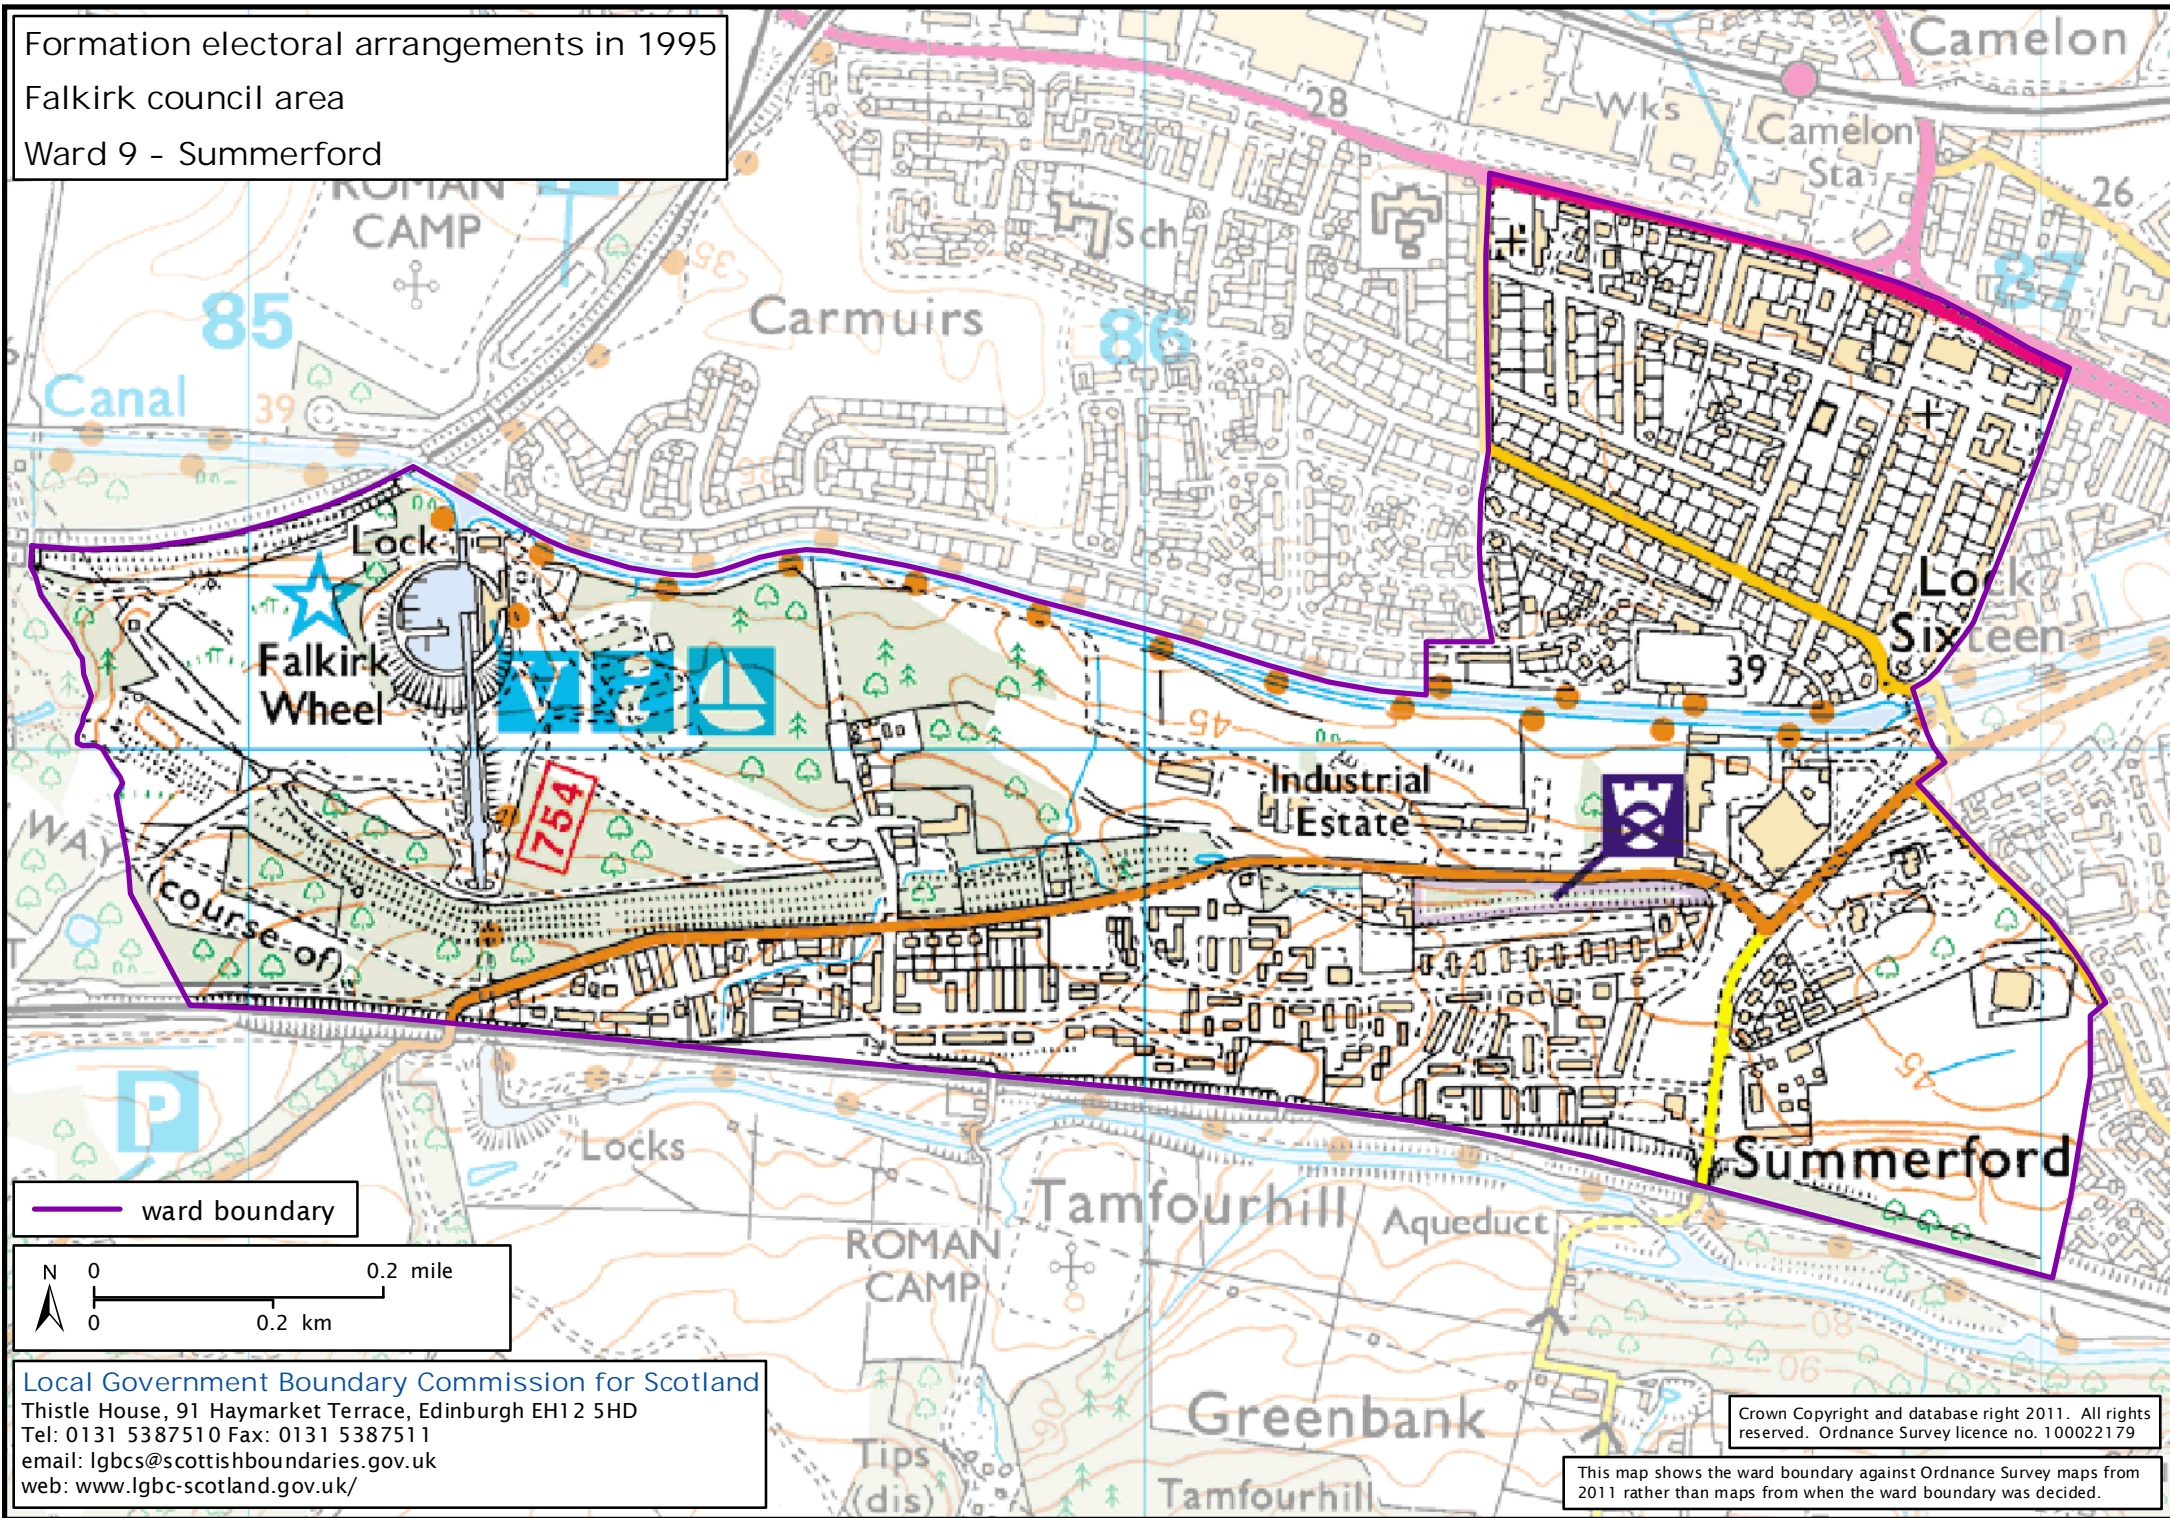

Formation electoral arrangements in 1995

Falkirk council area

Ward 9 - Summerford

Local Government Boundary Commission for Scotland
Thistle House, 91 Haymarket Terrace, Edinburgh EH12 5HD
Tel: 0131 5387510 Fax: 0131 5387511
email: lgbc@scottishboundaries.gov.uk
web: www.lgbc-scotland.gov.uk/

Crown Copyright and database right 2011. All rights reserved. Ordnance Survey licence no. 100022179

This map shows the ward boundary against Ordnance Survey maps from 2011 rather than maps from when the ward boundary was decided.