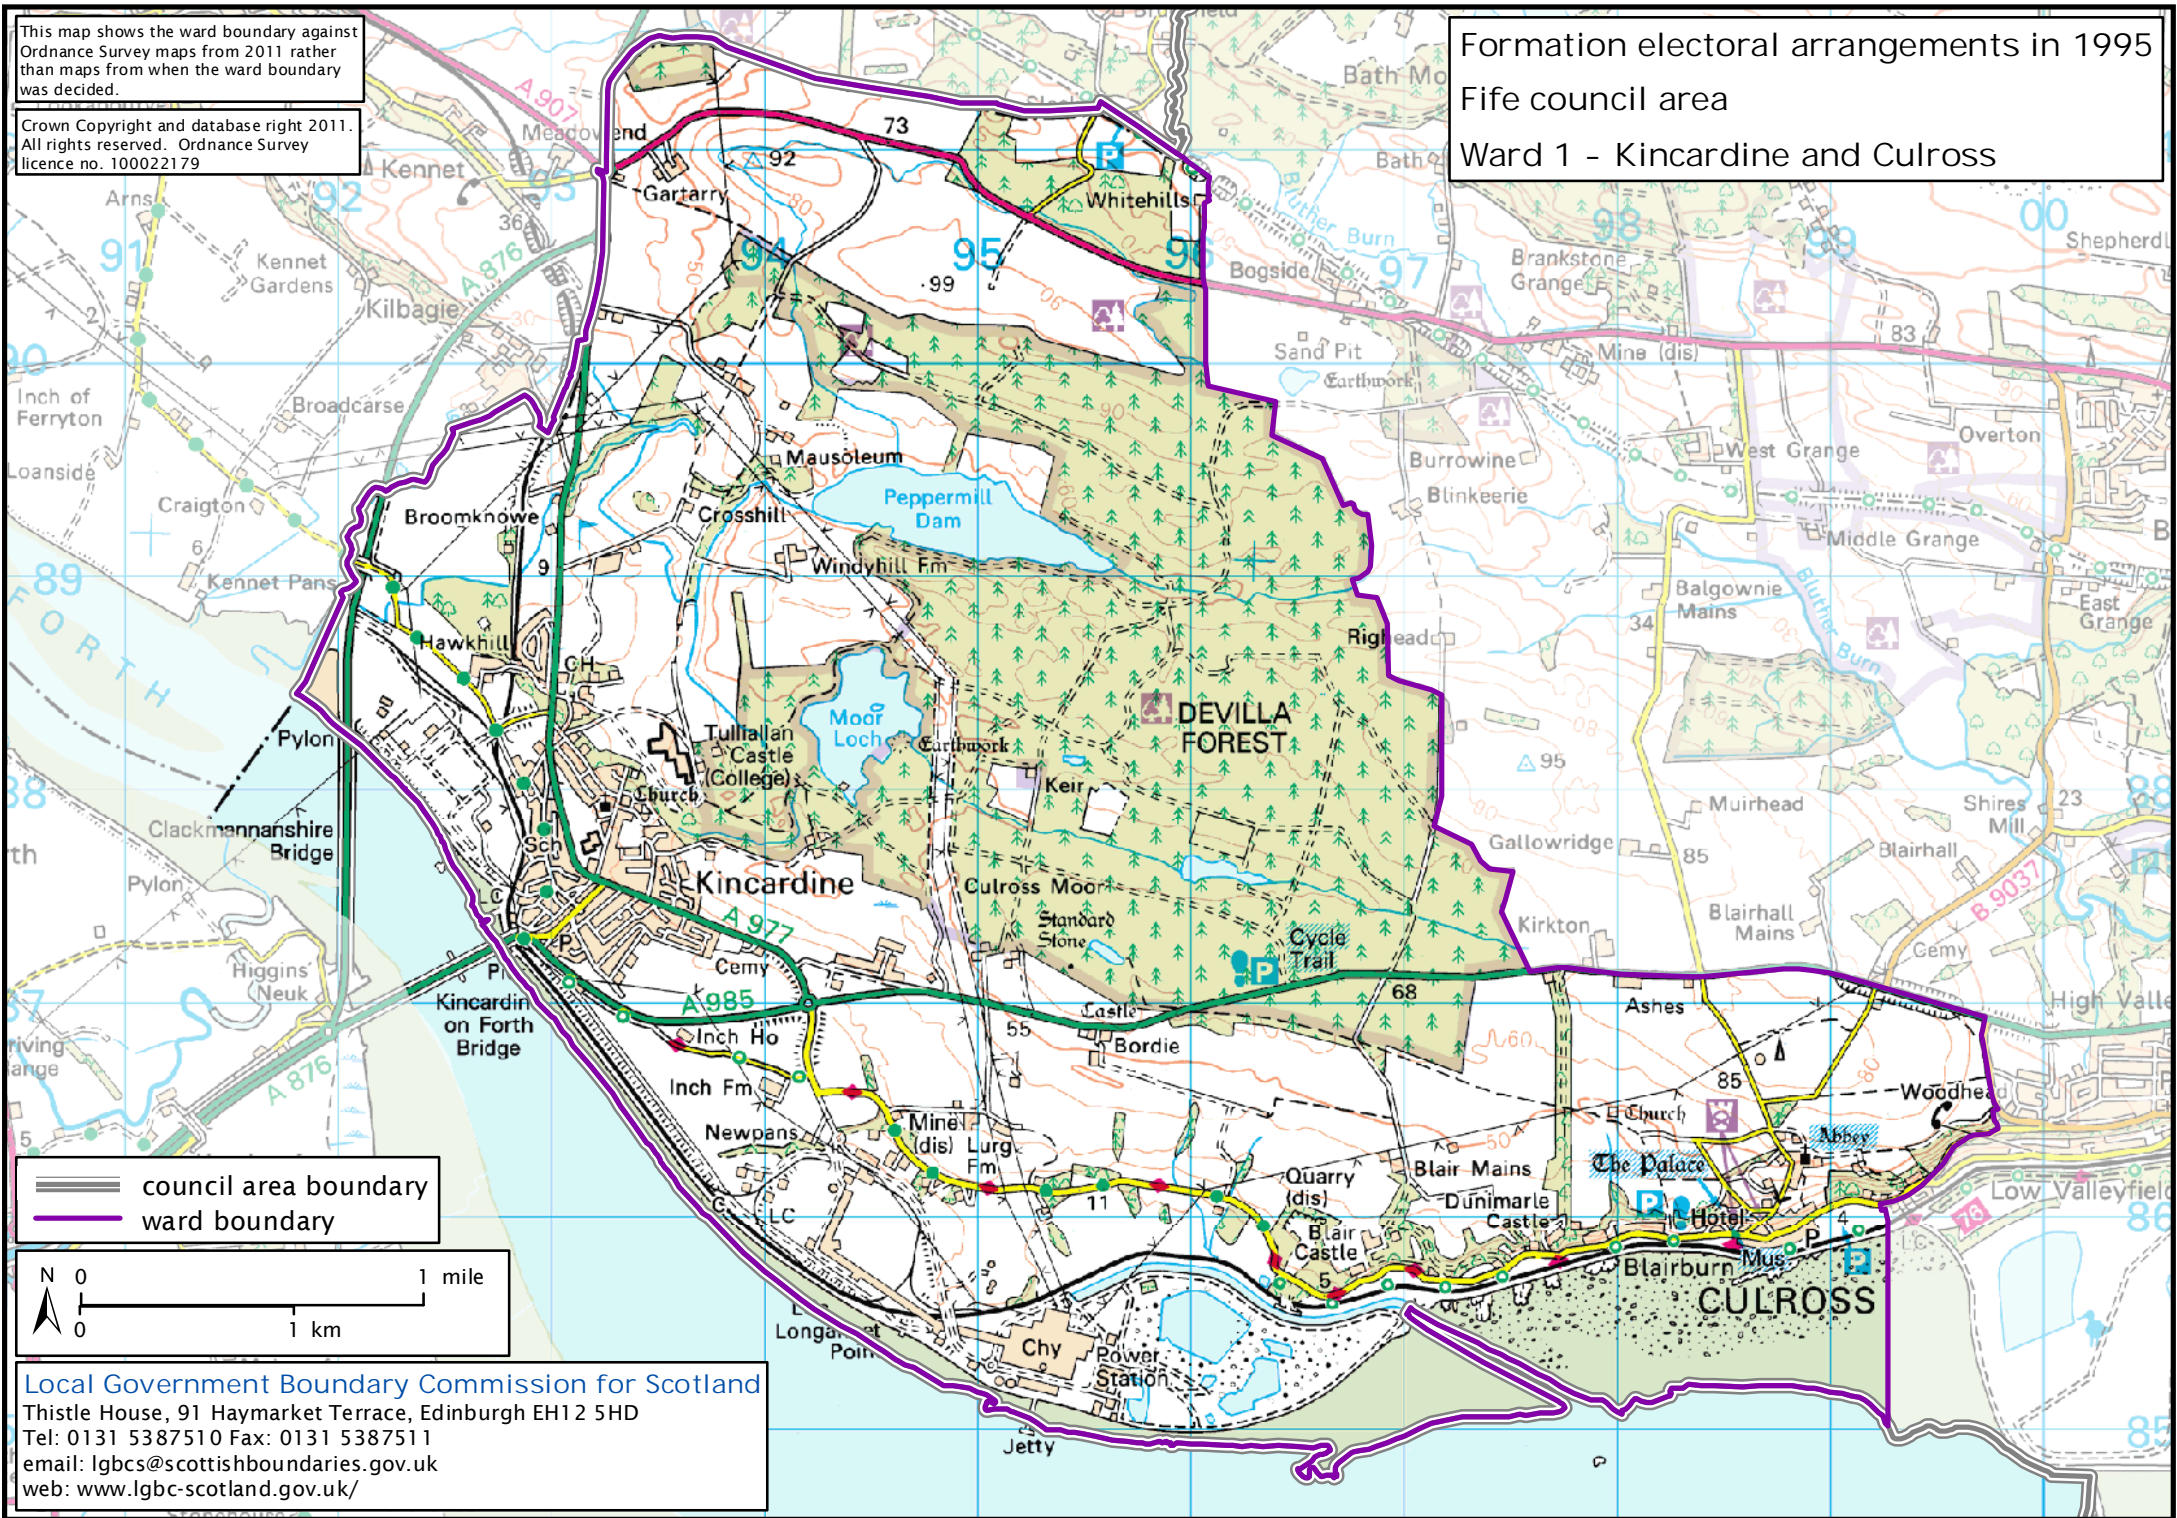

This map shows the ward boundary against Ordnance Survey maps from 2011 rather than maps from when the ward boundary was decided.

Crown Copyright and database right 2011. All rights reserved. Ordnance Survey licence no. 100022179

Formation electoral arrangements in 1995
Fife council area
Ward 1 - Kincardine and Culross

— council area boundary
— ward boundary

N 0 1 mile
0 1 km

Local Government Boundary Commission for Scotland
Thistle House, 91 Haymarket Terrace, Edinburgh EH12 5HD
Tel: 0131 5387510 Fax: 0131 5387511
email: lgbc@scottishboundaries.gov.uk
web: www.lgbc-scotland.gov.uk/