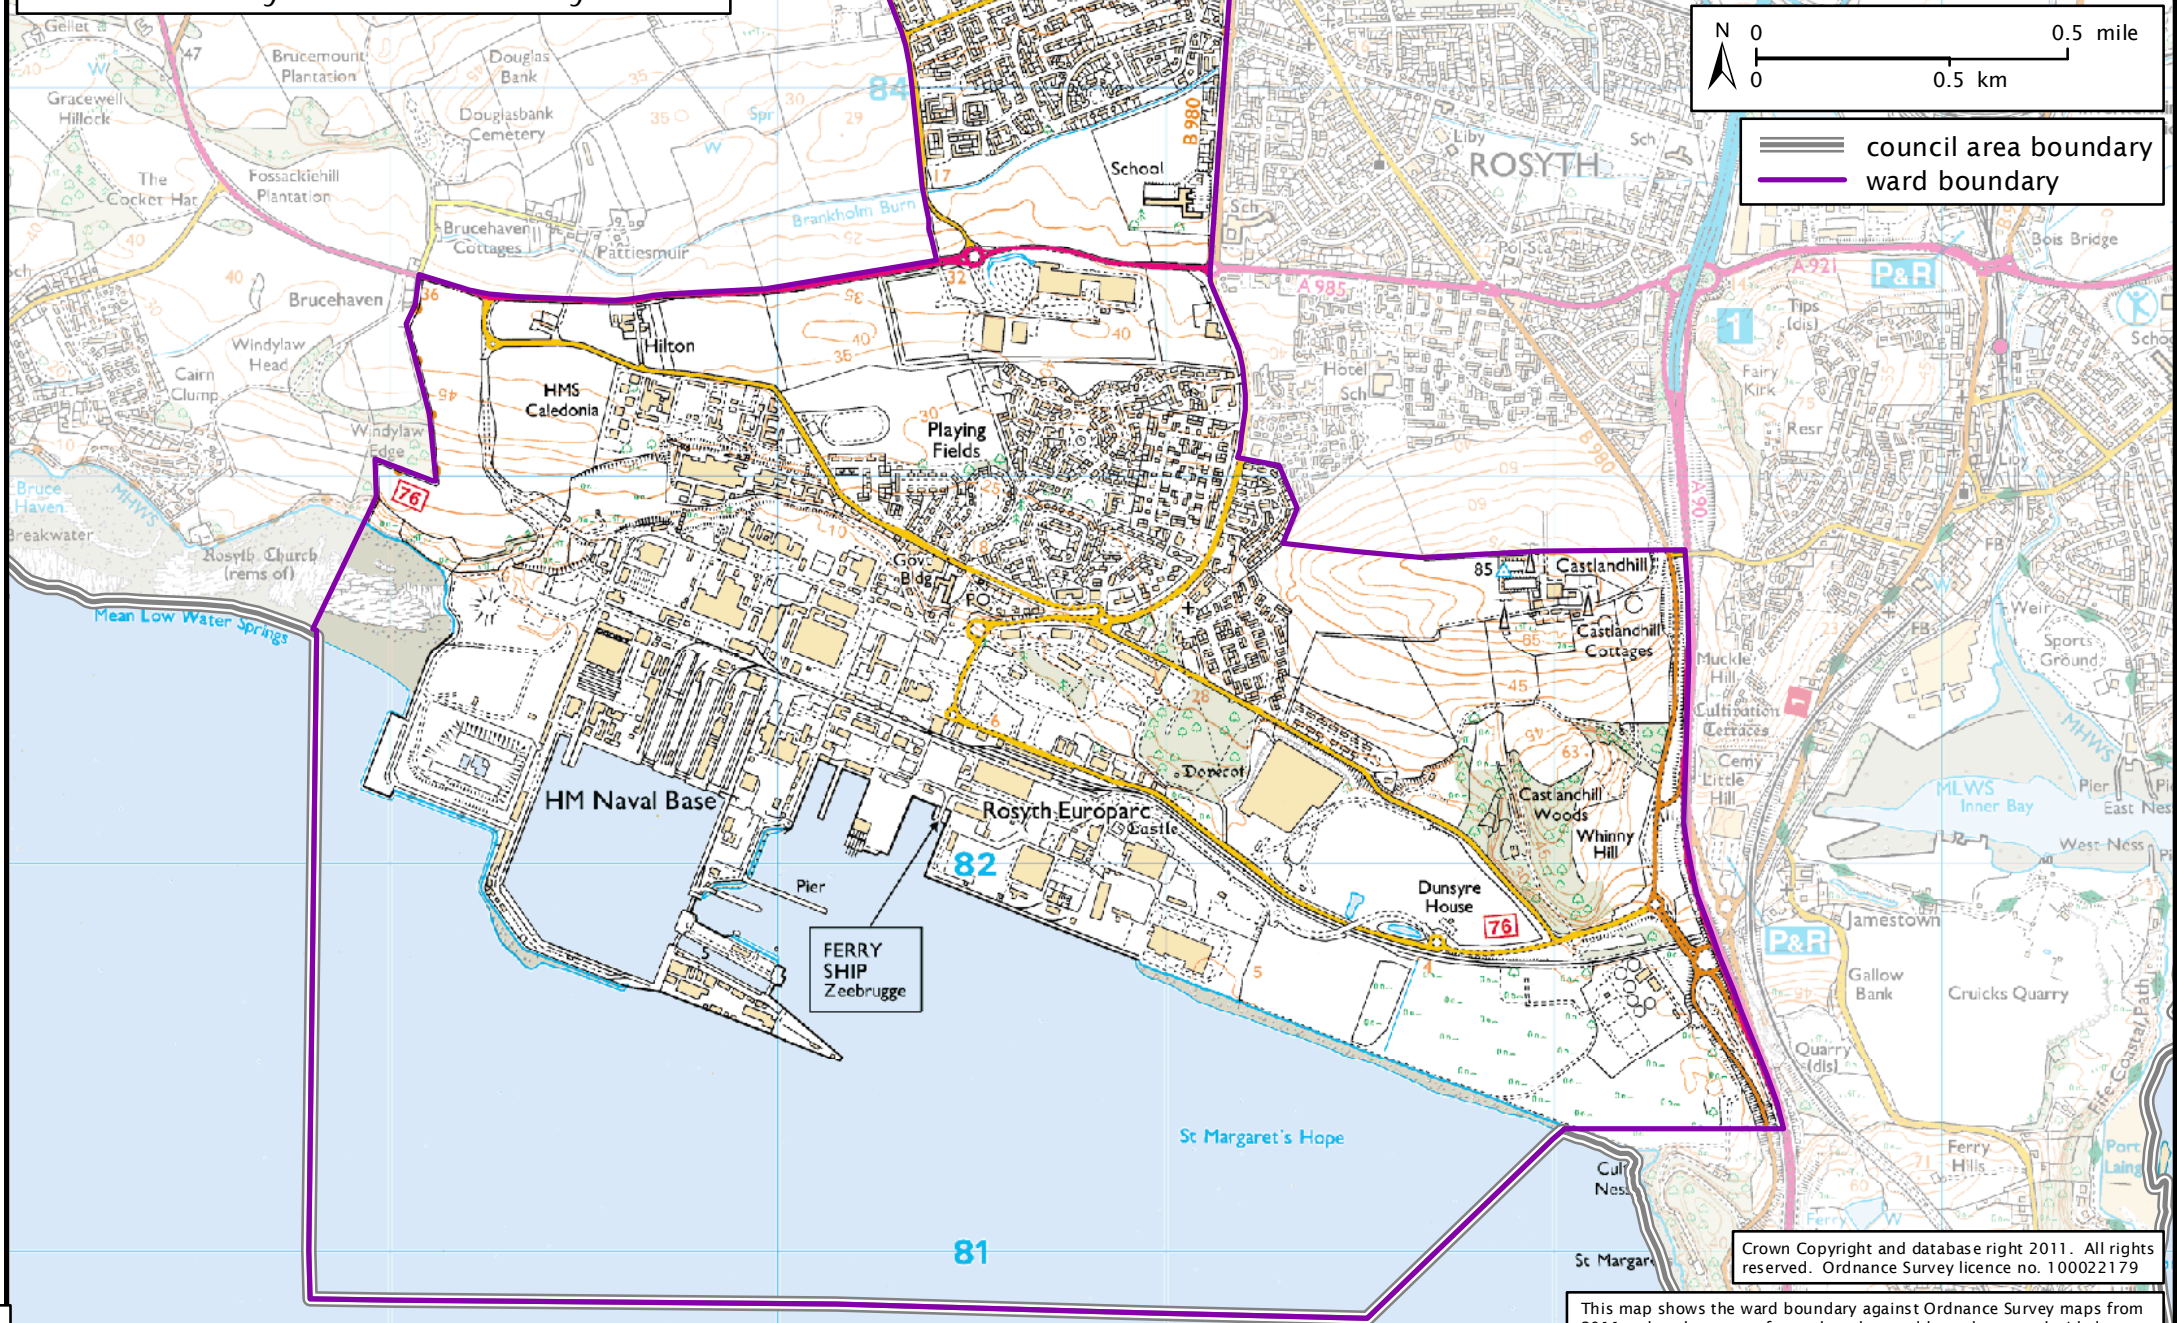

Formation electoral arrangements in 1995

Fife council area

Ward 10 - Rosyth West and Dockyard

Local Government Boundary Commission for Scotland

Thistle House, 91 Haymarket Terrace, Edinburgh EH12 5HD

Tel: 0131 5387510 Fax: 0131 5387511

email: lgbc@scottishboundaries.gov.uk

web: www.lgbc-scotland.gov.uk/

==== council area boundary  
—— ward boundary

Crown Copyright and database right 2011. All rights reserved. Ordnance Survey licence no. 10002179

This map shows the ward boundary against Ordnance Survey maps from 2011 rather than maps from when the ward boundary was decided.