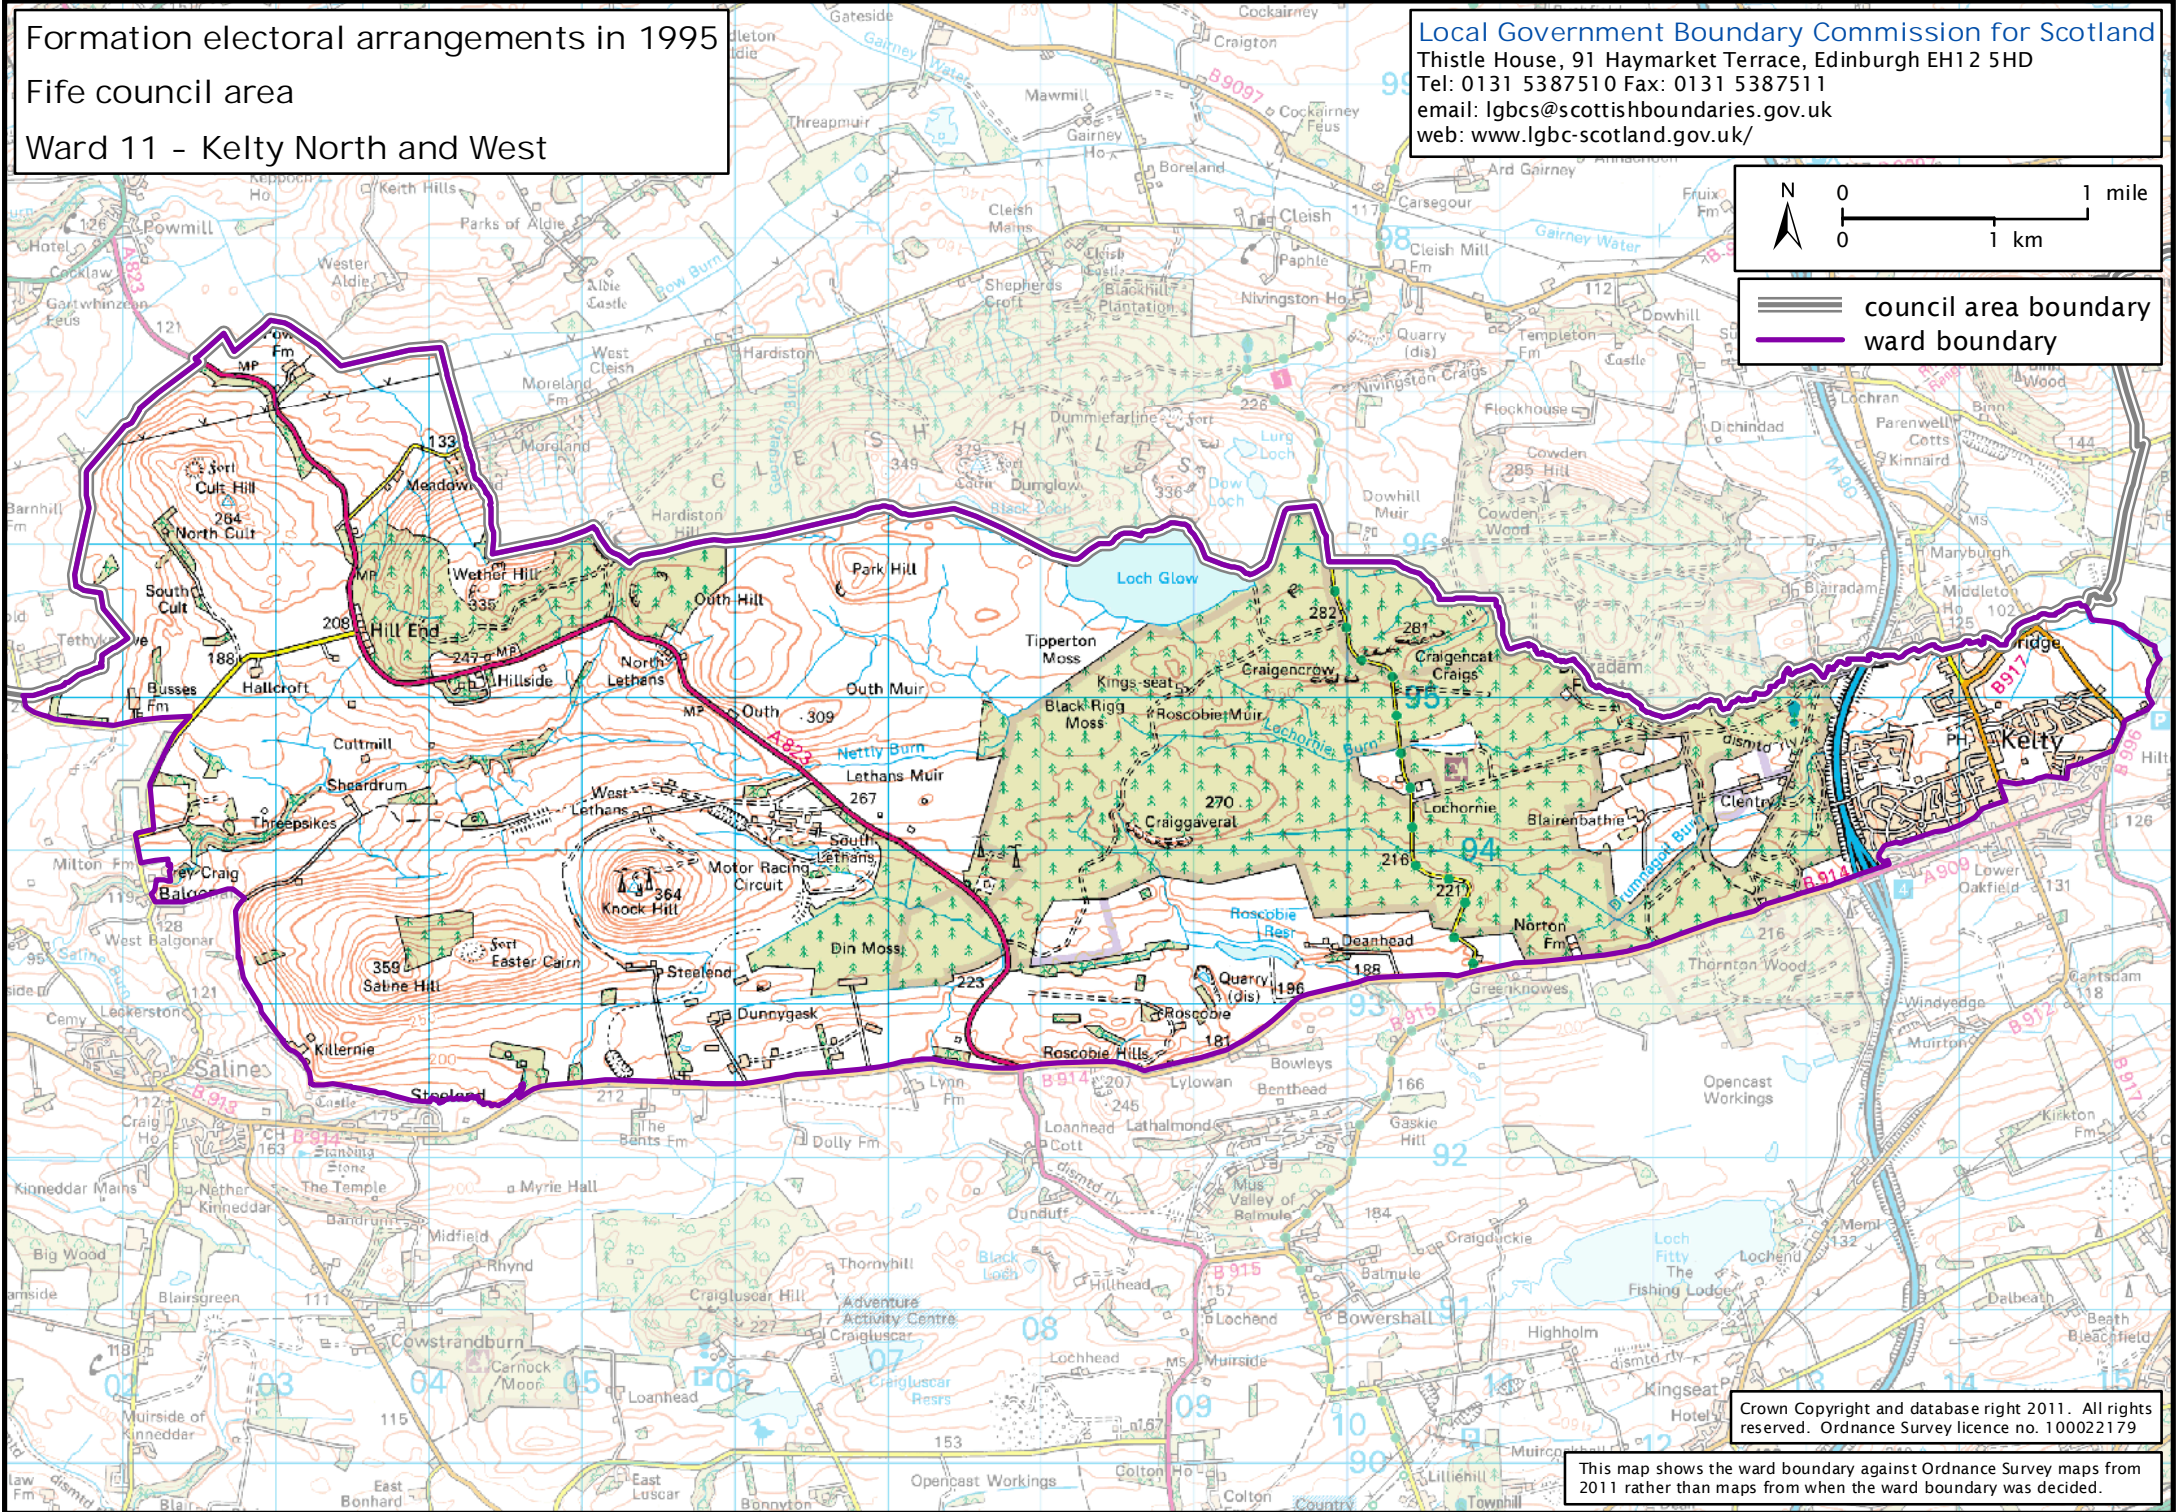

Formation electoral arrangements in 1995  
Fife council area  
Ward 11 - Kelty North and West

Local Government Boundary Commission for Scotland  
Thistle House, 91 Haymarket Terrace, Edinburgh EH12 5HD  
Tel: 0131 5387510 Fax: 0131 5387511  
email: lgbc@scottishboundaries.gov.uk  
web: www.lgbc-scotland.gov.uk/

==== council area boundary  
—— ward boundary

Crown Copyright and database right 2011. All rights reserved. Ordnance Survey licence no. 10002179

This map shows the ward boundary against Ordnance Survey maps from 2011 rather than maps from when the ward boundary was decided.