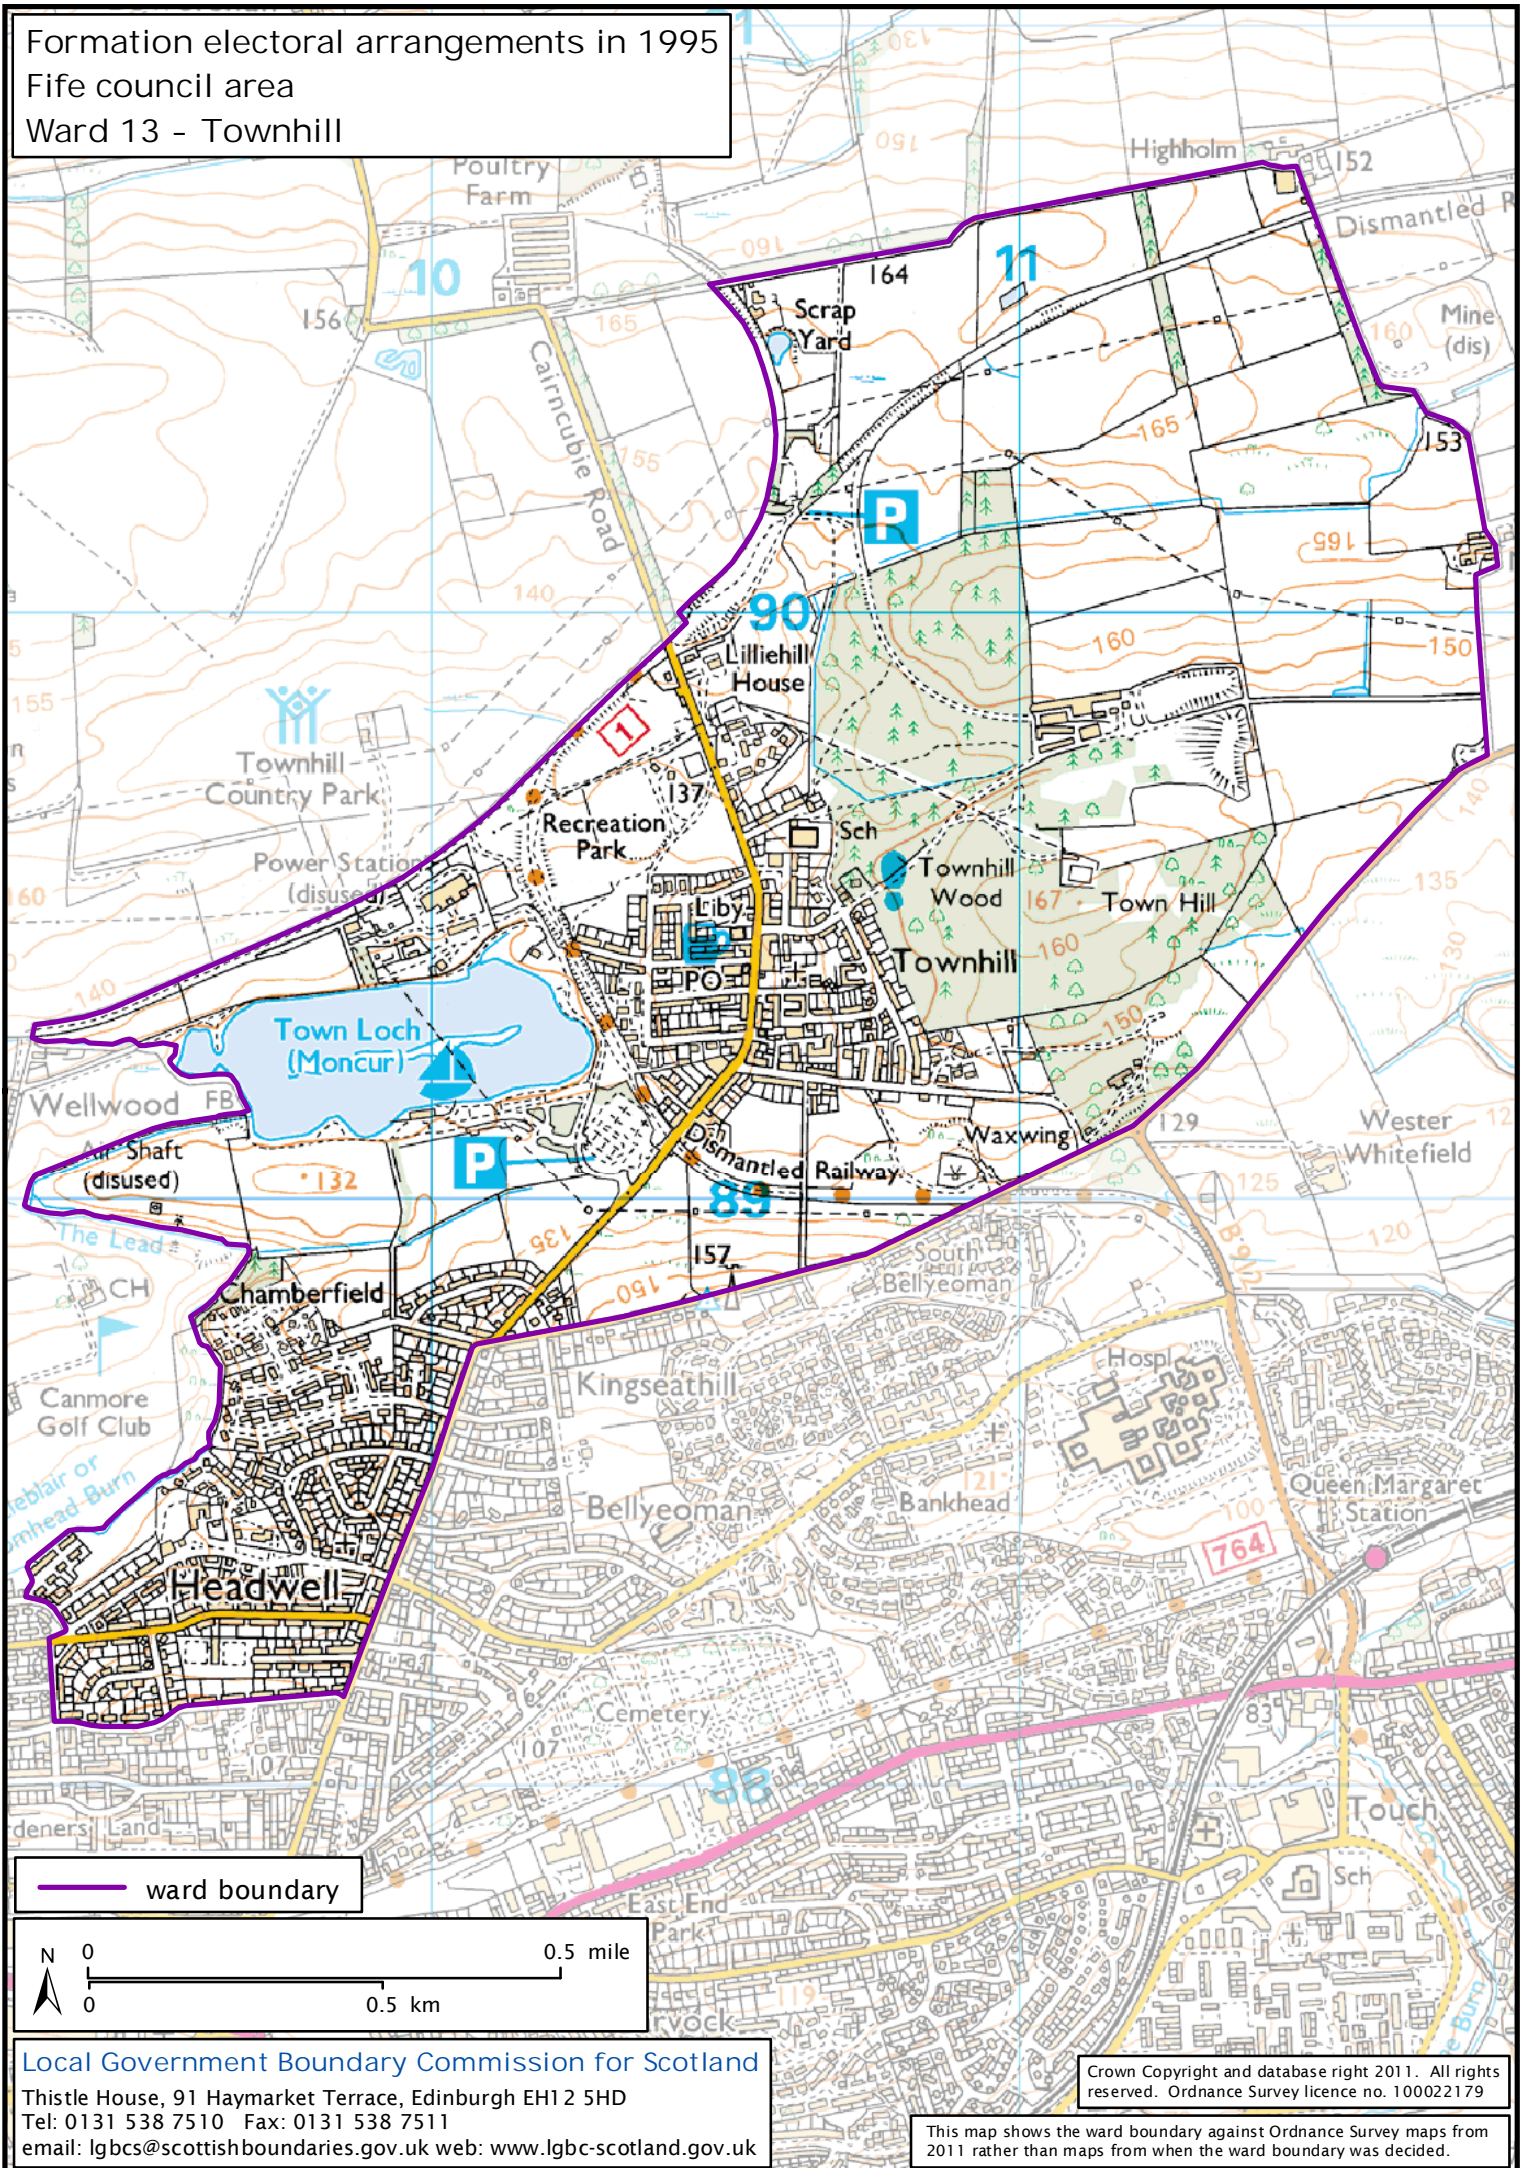

Formation electoral arrangements in 1995

Fife council area

Ward 13 - Townhill

Local Government Boundary Commission for Scotland

Thistle House, 91 Haymarket Terrace, Edinburgh EH1 2 5HD
Tel: 0131 538 7510 Fax: 0131 538 7511
email: lgbc@scottishboundaries.gov.uk web: www.lgbc-scotland.gov.uk

Crown Copyright and database right 2011. All rights reserved. Ordnance Survey licence no. 100022179

This map shows the ward boundary against Ordnance Survey maps from 2011 rather than maps from when the ward boundary was decided.