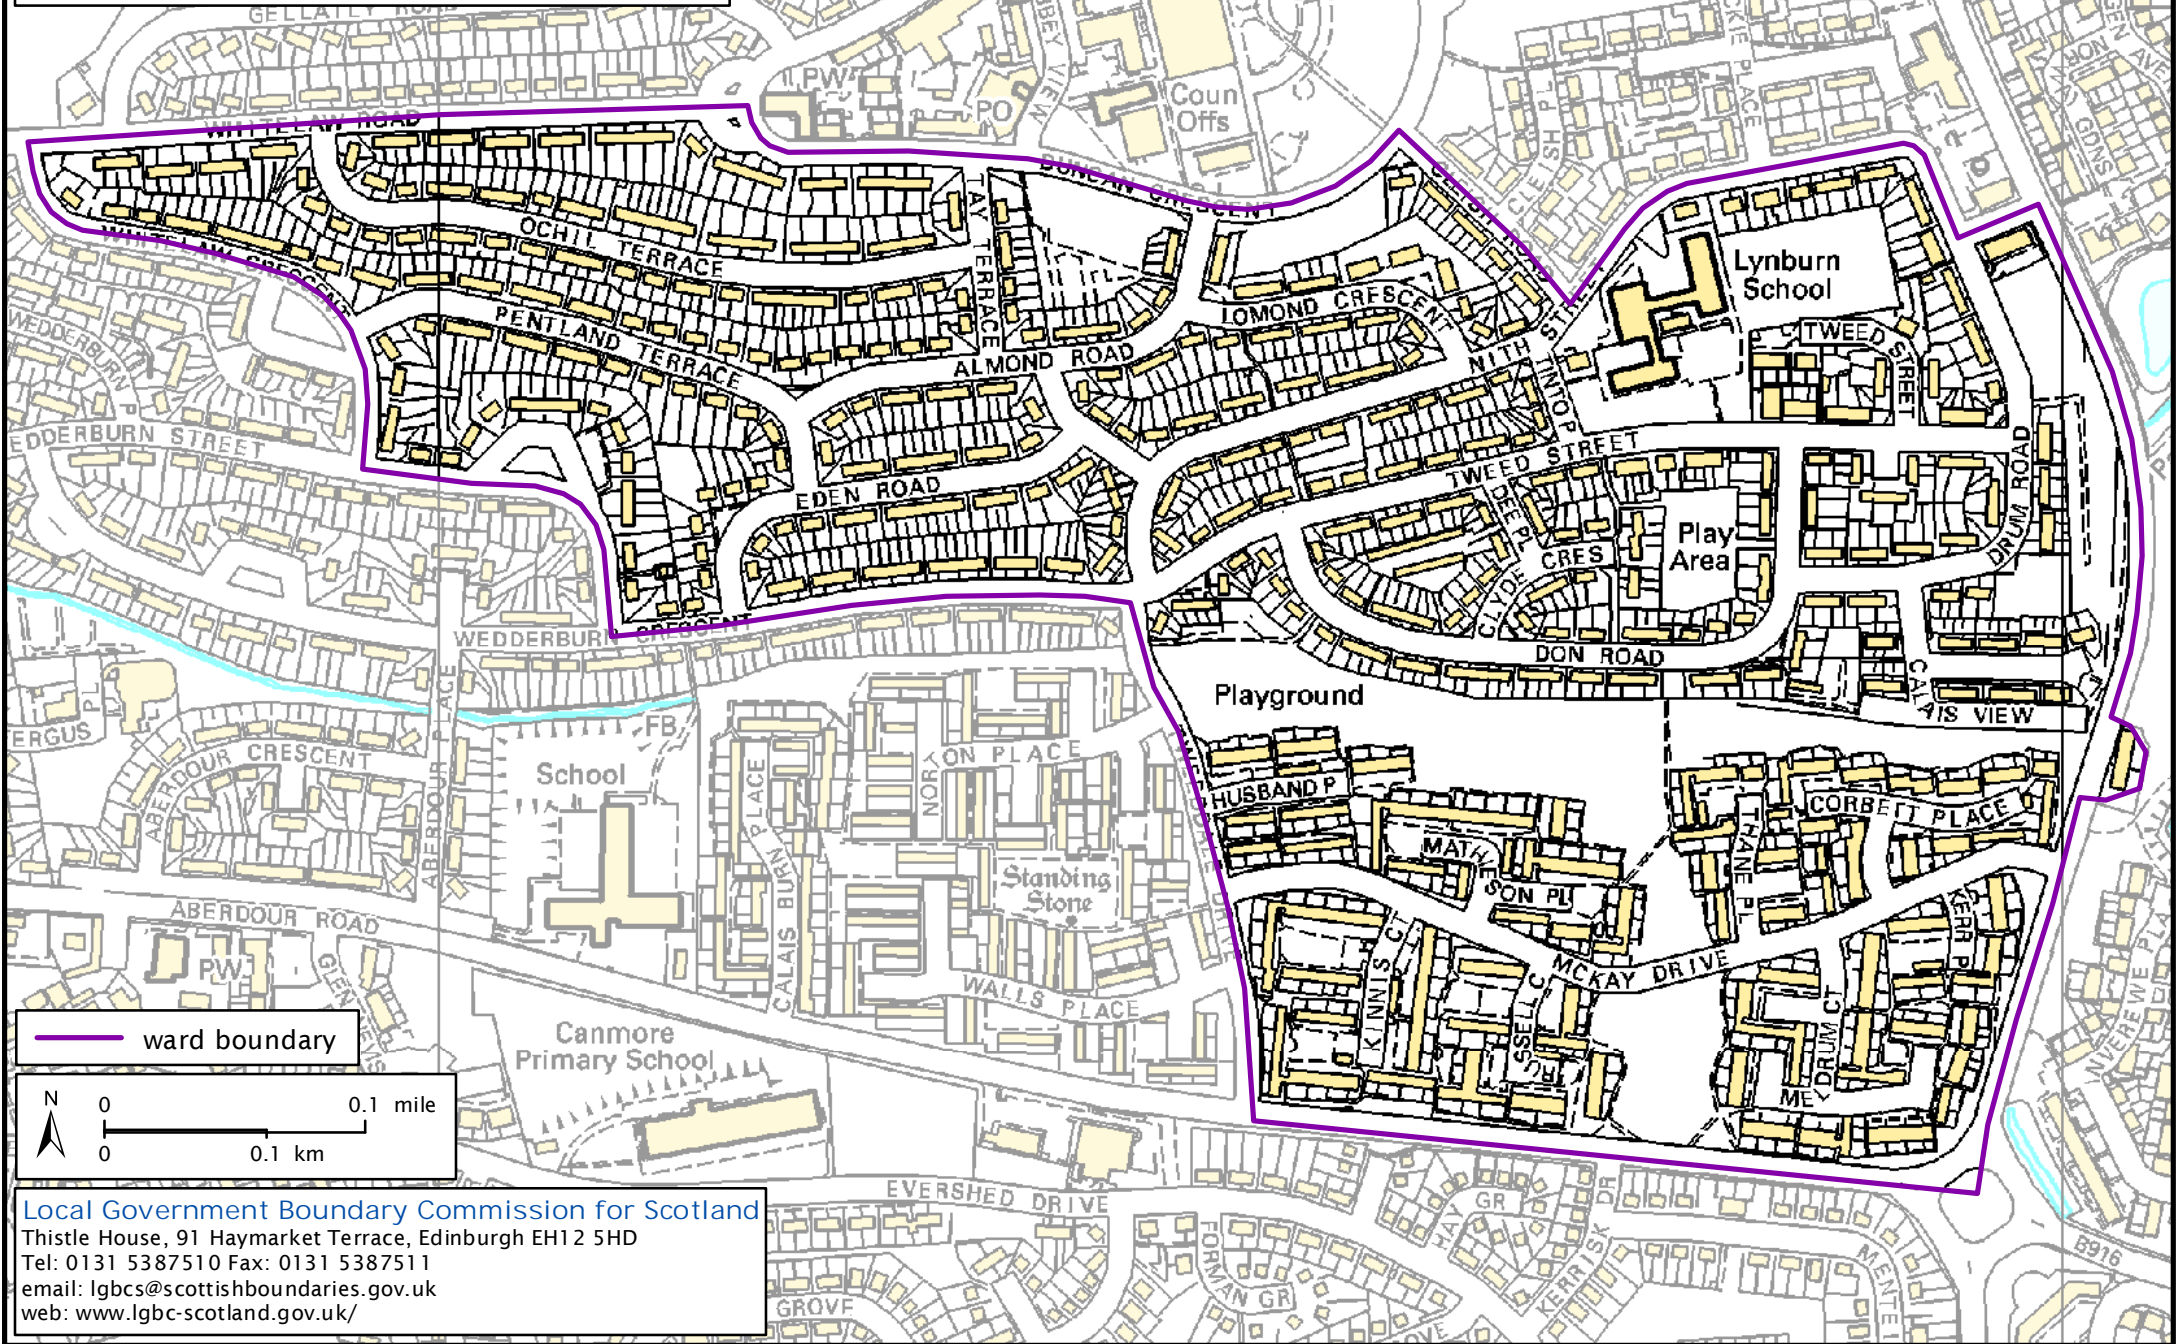

Formation electoral arrangements in 1995

Fife council area

Ward 18 - Dunfermline Linburn

This map shows the ward boundary against Ordnance Survey maps from 2011 rather than maps from when the ward boundary was decided.

Crown Copyright and database right 2011. All rights reserved. Ordnance Survey licence no. 100022179

Local Government Boundary Commission for Scotland
Thistle House, 91 Haymarket Terrace, Edinburgh EH12 5HD
Tel: 0131 5387510 Fax: 0131 5387511
email: lgbc@scottishboundaries.gov.uk
web: www.lgbc-scotland.gov.uk/