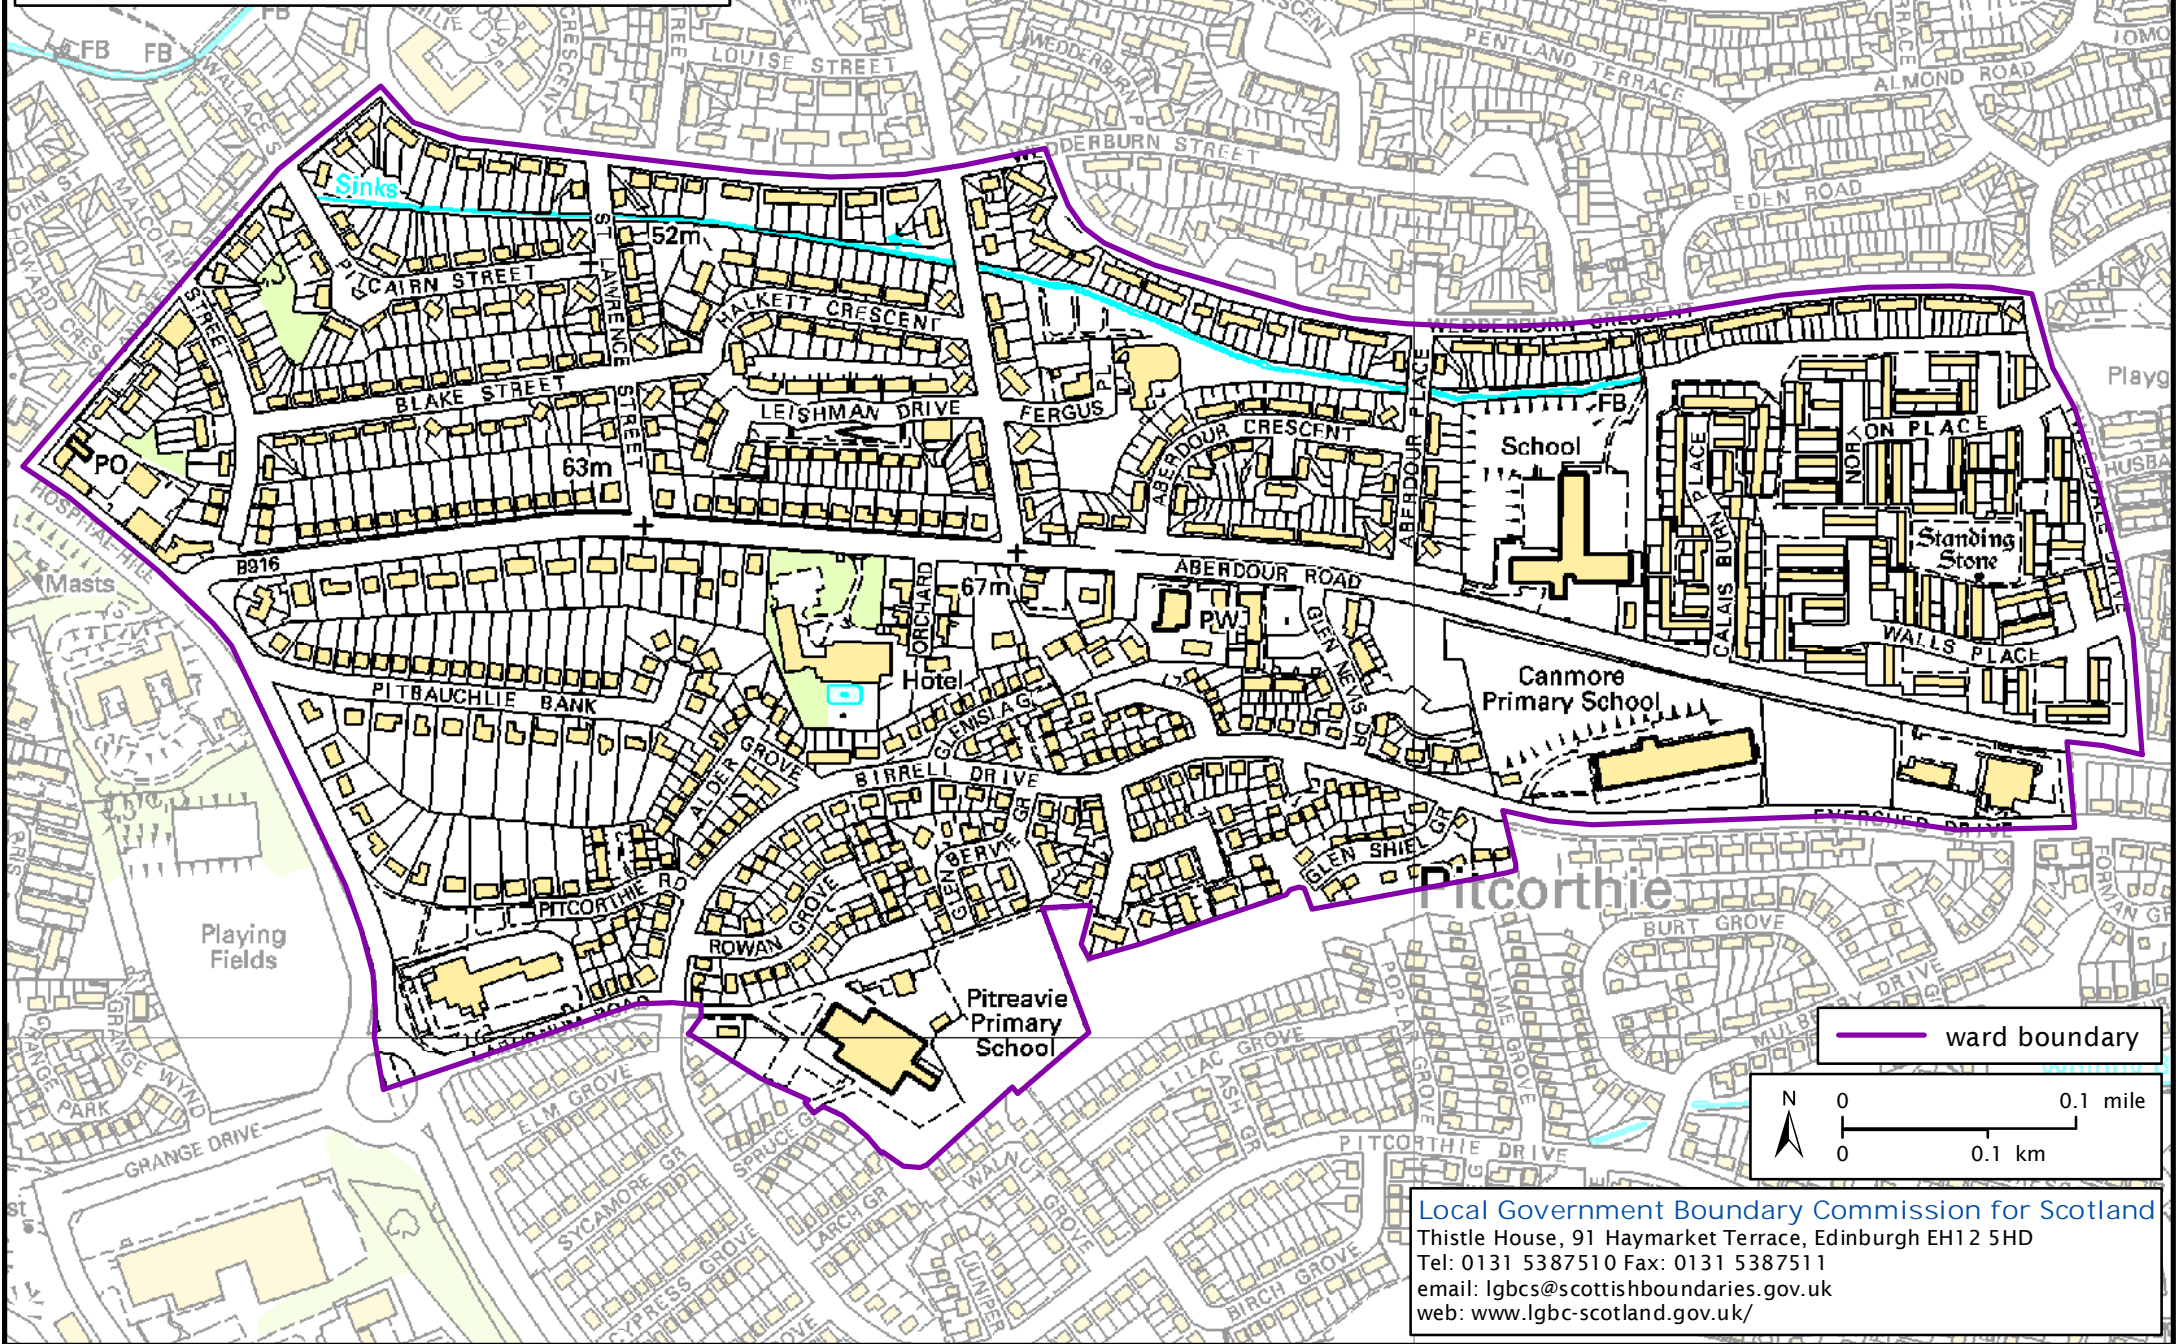

Formation electoral arrangements in 1995

Fife council area

Ward 19 - Dunfermline Aberdour Road

This map shows the ward boundary against Ordnance Survey maps from 2011 rather than maps from when the ward boundary was decided.

Crown Copyright and database right 2011. All rights reserved. Ordnance Survey licence no. 100022179

Local Government Boundary Commission for Scotland
Thistle House, 91 Haymarket Terrace, Edinburgh EH12 5HD
Tel: 0131 5387510 Fax: 0131 5387511
email: lgbc@scottishboundaries.gov.uk
web: www.lgbc-scotland.gov.uk/