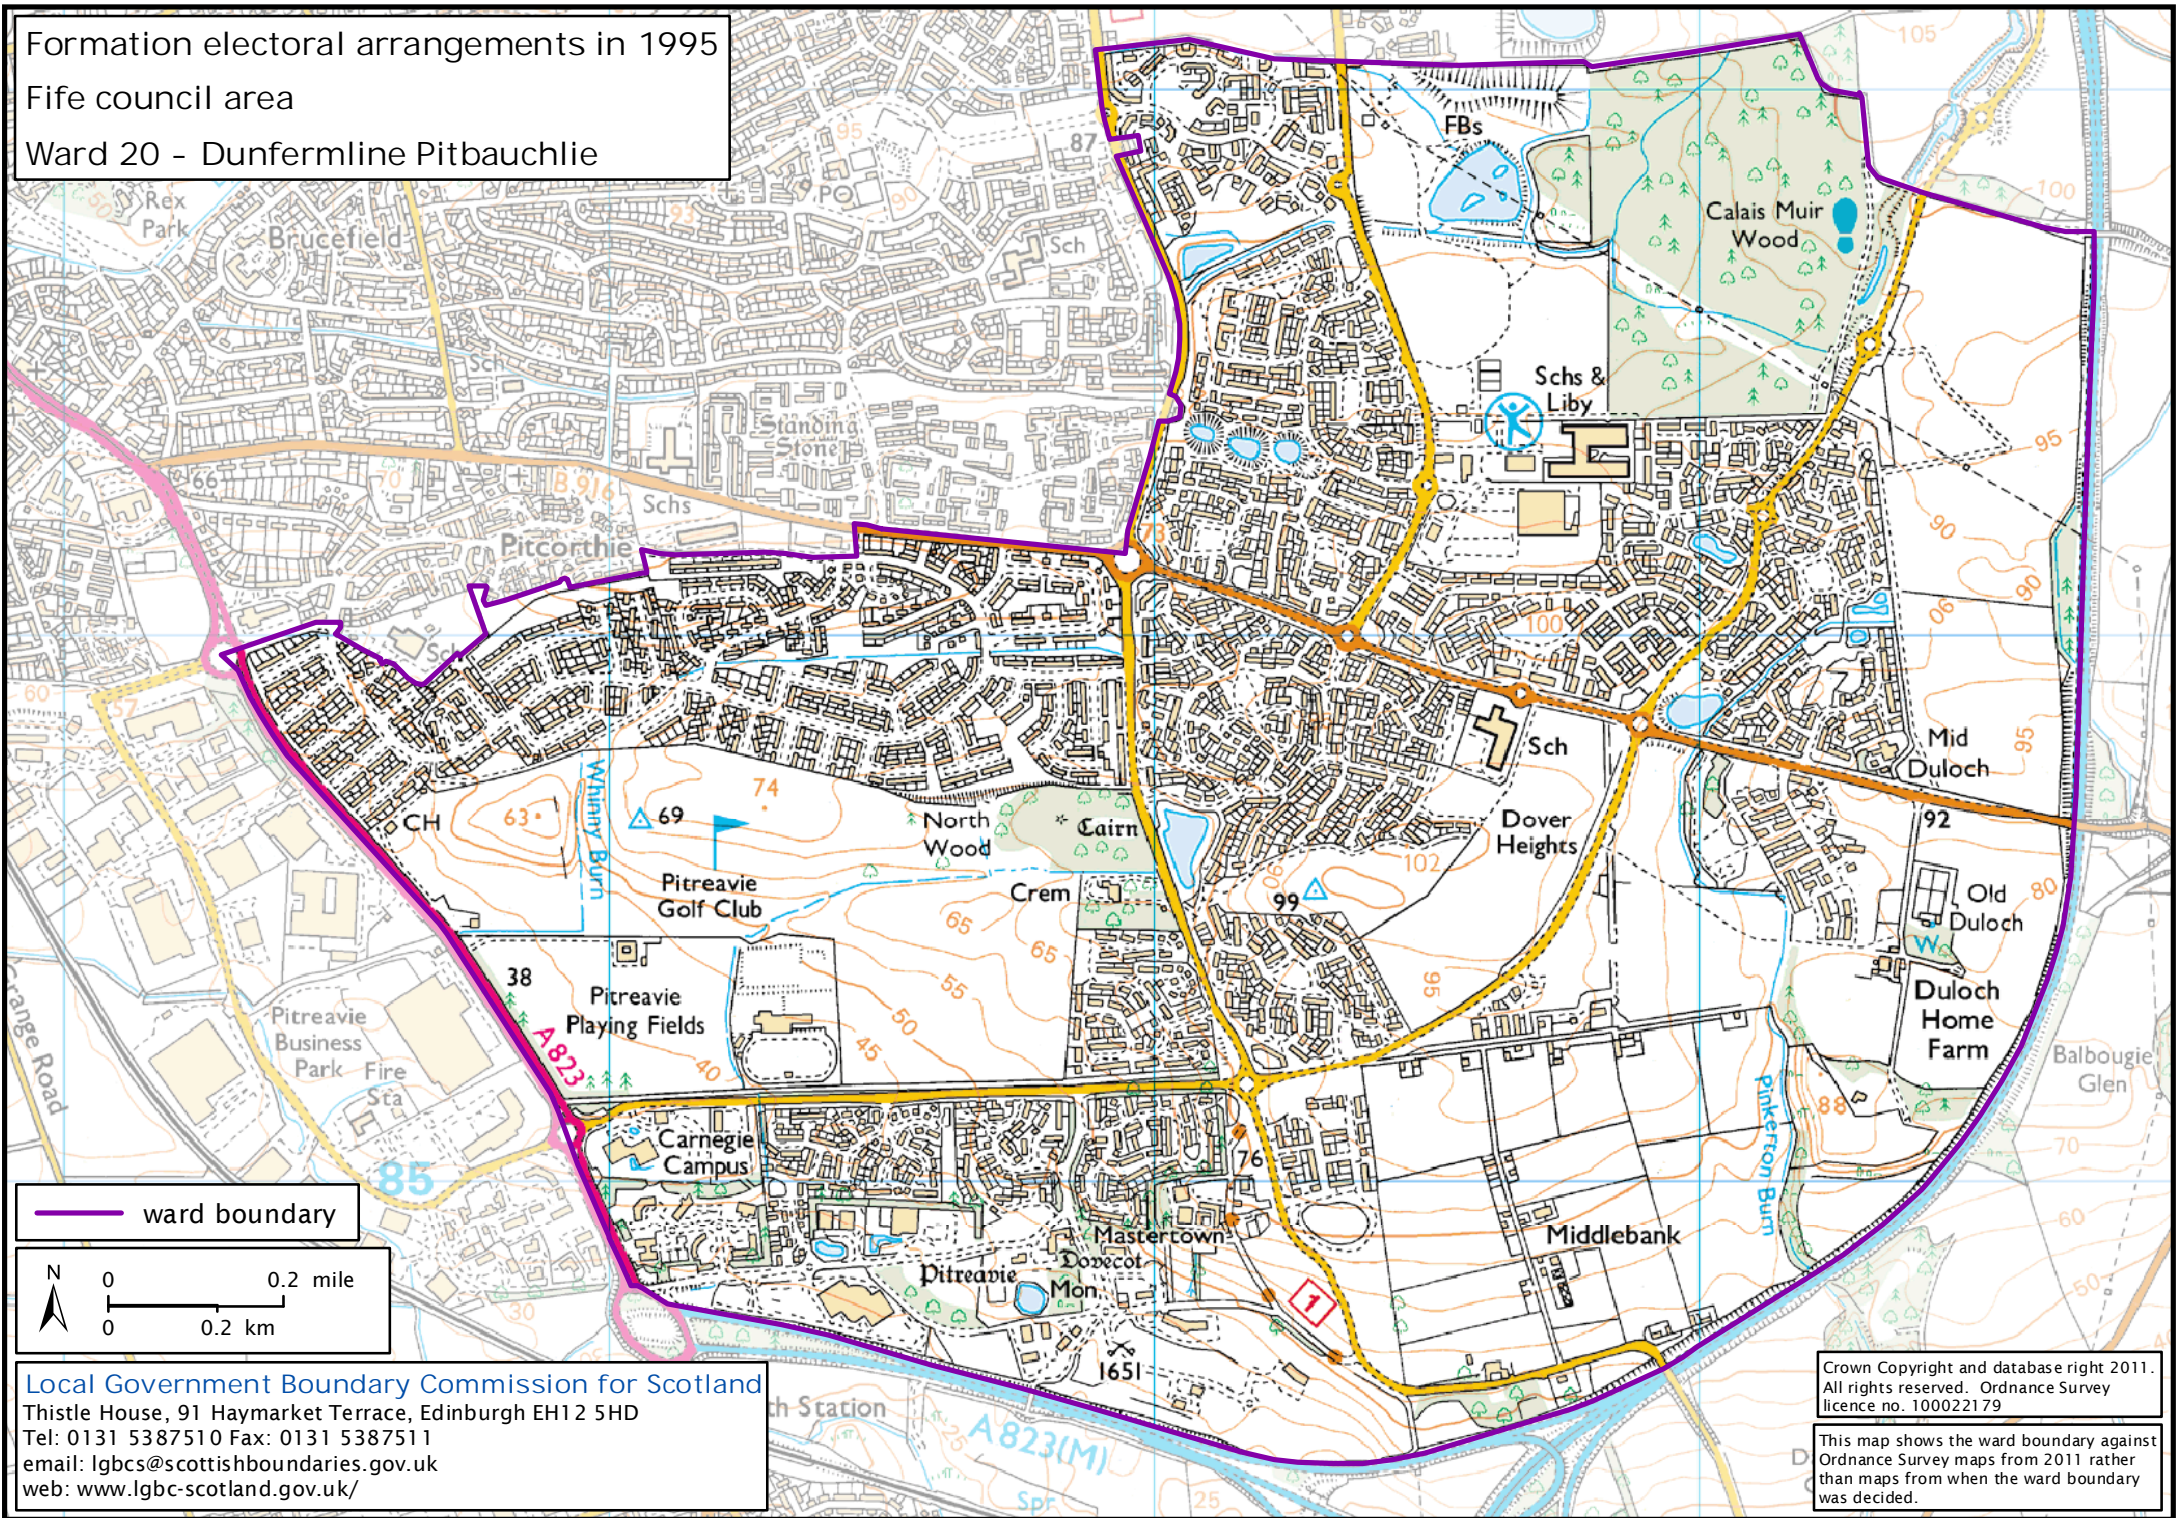

Formation electoral arrangements in 1995

Fife council area

Ward 20 - Dunfermline Pitbauchlie

ward boundary

Local Government Boundary Commission for Scotland
Thistle House, 91 Haymarket Terrace, Edinburgh EH12 5HD
Tel: 0131 5387510 Fax: 0131 5387511
email: lgbc@scottishboundaries.gov.uk
web: www.lgbc-scotland.gov.uk/

Crown Copyright and database right 2011.
All rights reserved. Ordnance Survey
licence no. 100022179

This map shows the ward boundary against
Ordnance Survey maps from 2011 rather
than maps from when the ward boundary
was decided.