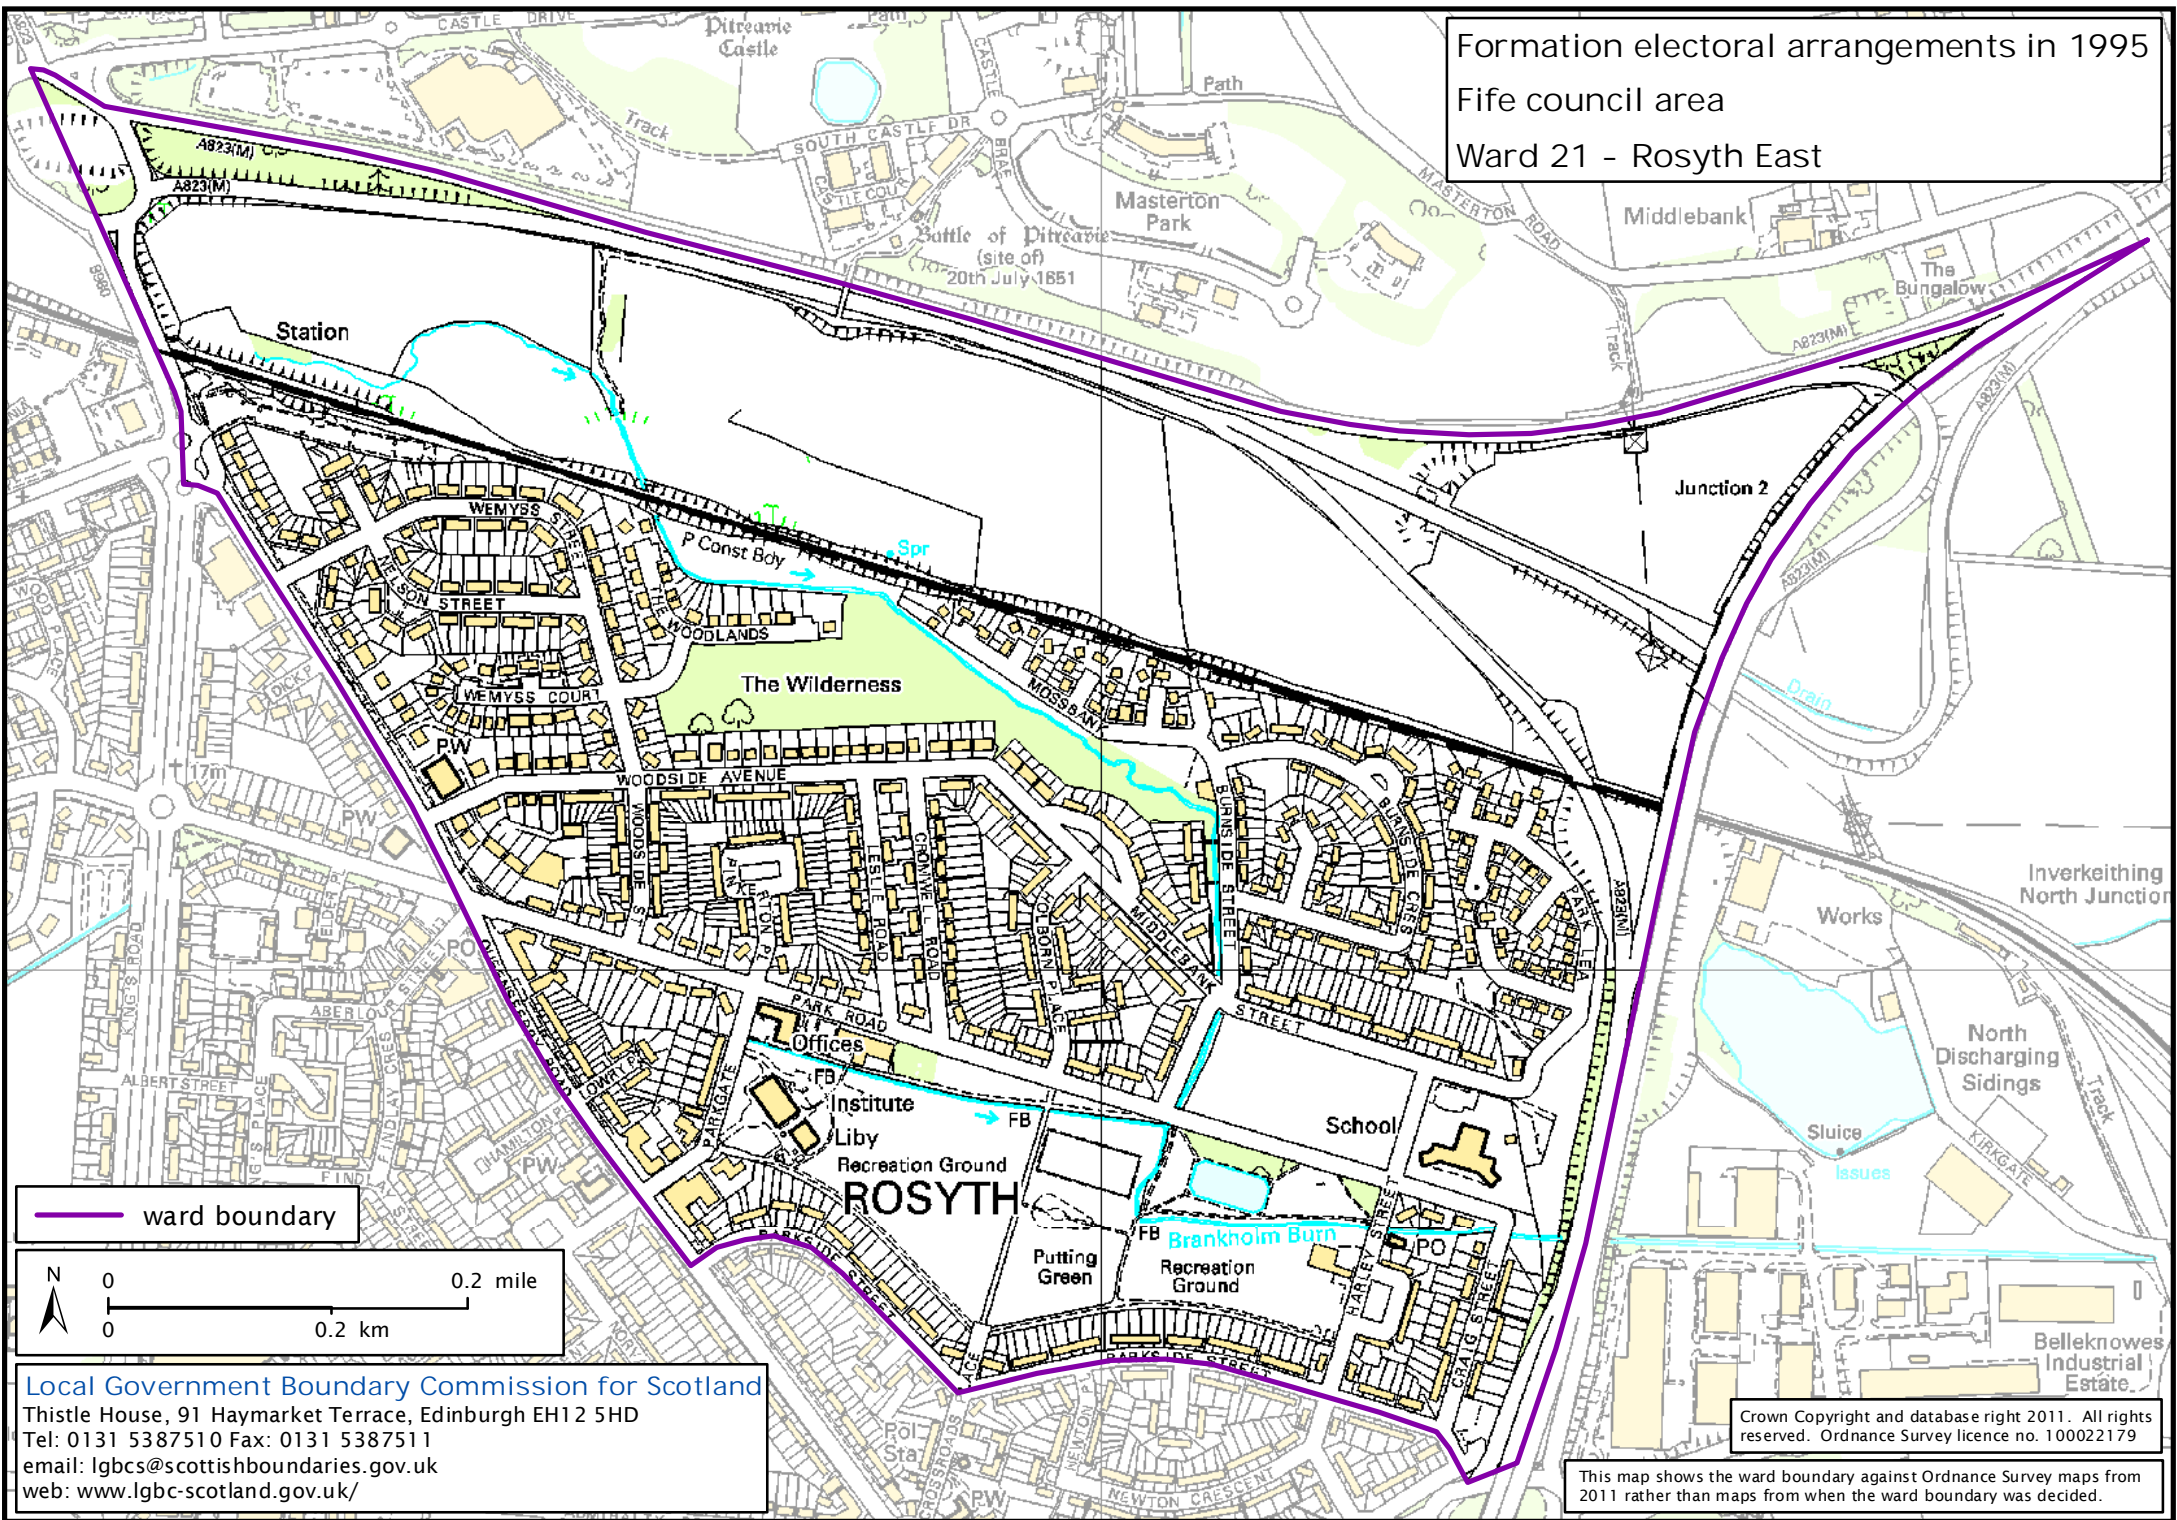

Formation electoral arrangements in 1995
 Fife council area
 Ward 21 - Rosyth East

— ward boundary

Local Government Boundary Commission for Scotland
 Thistle House, 91 Haymarket Terrace, Edinburgh EH12 5HD
 Tel: 0131 5387510 Fax: 0131 5387511
 email: lgbc@scottishboundaries.gov.uk
 web: www.lgbc-scotland.gov.uk/

Crown Copyright and database right 2011. All rights reserved. Ordnance Survey licence no. 100022179

This map shows the ward boundary against Ordnance Survey maps from 2011 rather than maps from when the ward boundary was decided.