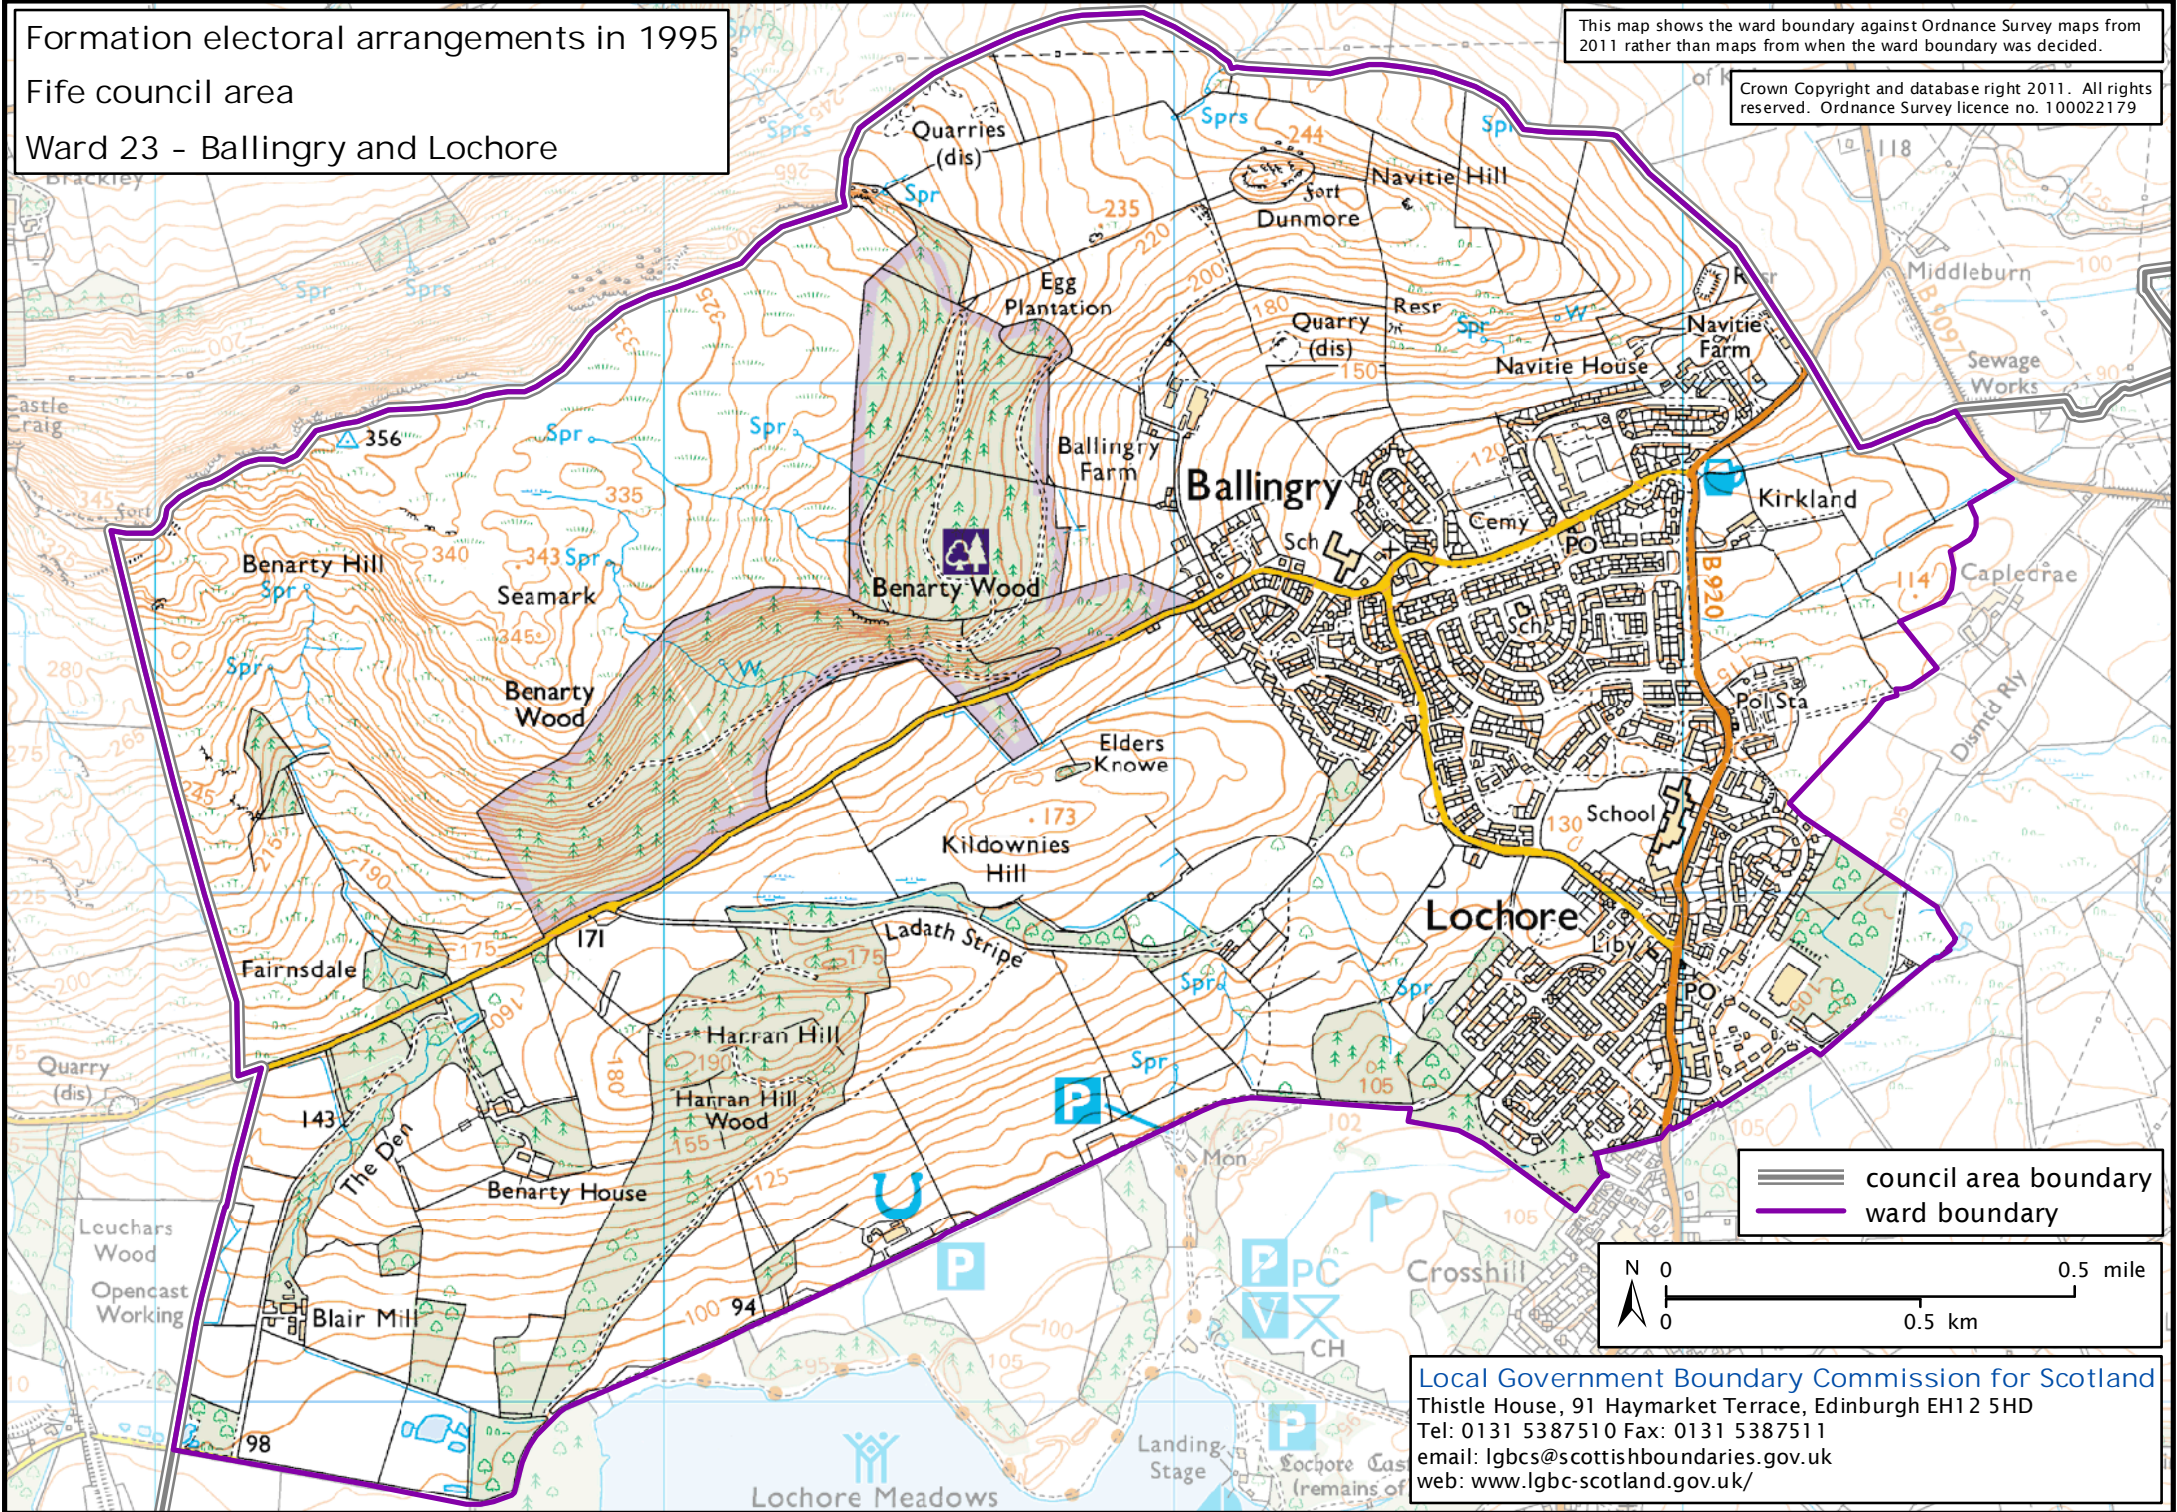

Formation electoral arrangements in 1995

Fife council area

Ward 23 - Balingry and Lochore

This map shows the ward boundary against Ordnance Survey maps from 2011 rather than maps from when the ward boundary was decided.

Crown Copyright and database right 2011. All rights reserved. Ordnance Survey licence no. 100022179

==== council area boundary  
—— ward boundary

Local Government Boundary Commission for Scotland  
Thistle House, 91 Haymarket Terrace, Edinburgh EH12 5HD  
Tel: 0131 5387510 Fax: 0131 5387511  
email: [lgbcs@scottishboundaries.gov.uk](mailto:lgbcs@scottishboundaries.gov.uk)  
web: [www.lgbc-scotland.gov.uk/](http://www.lgbc-scotland.gov.uk/)