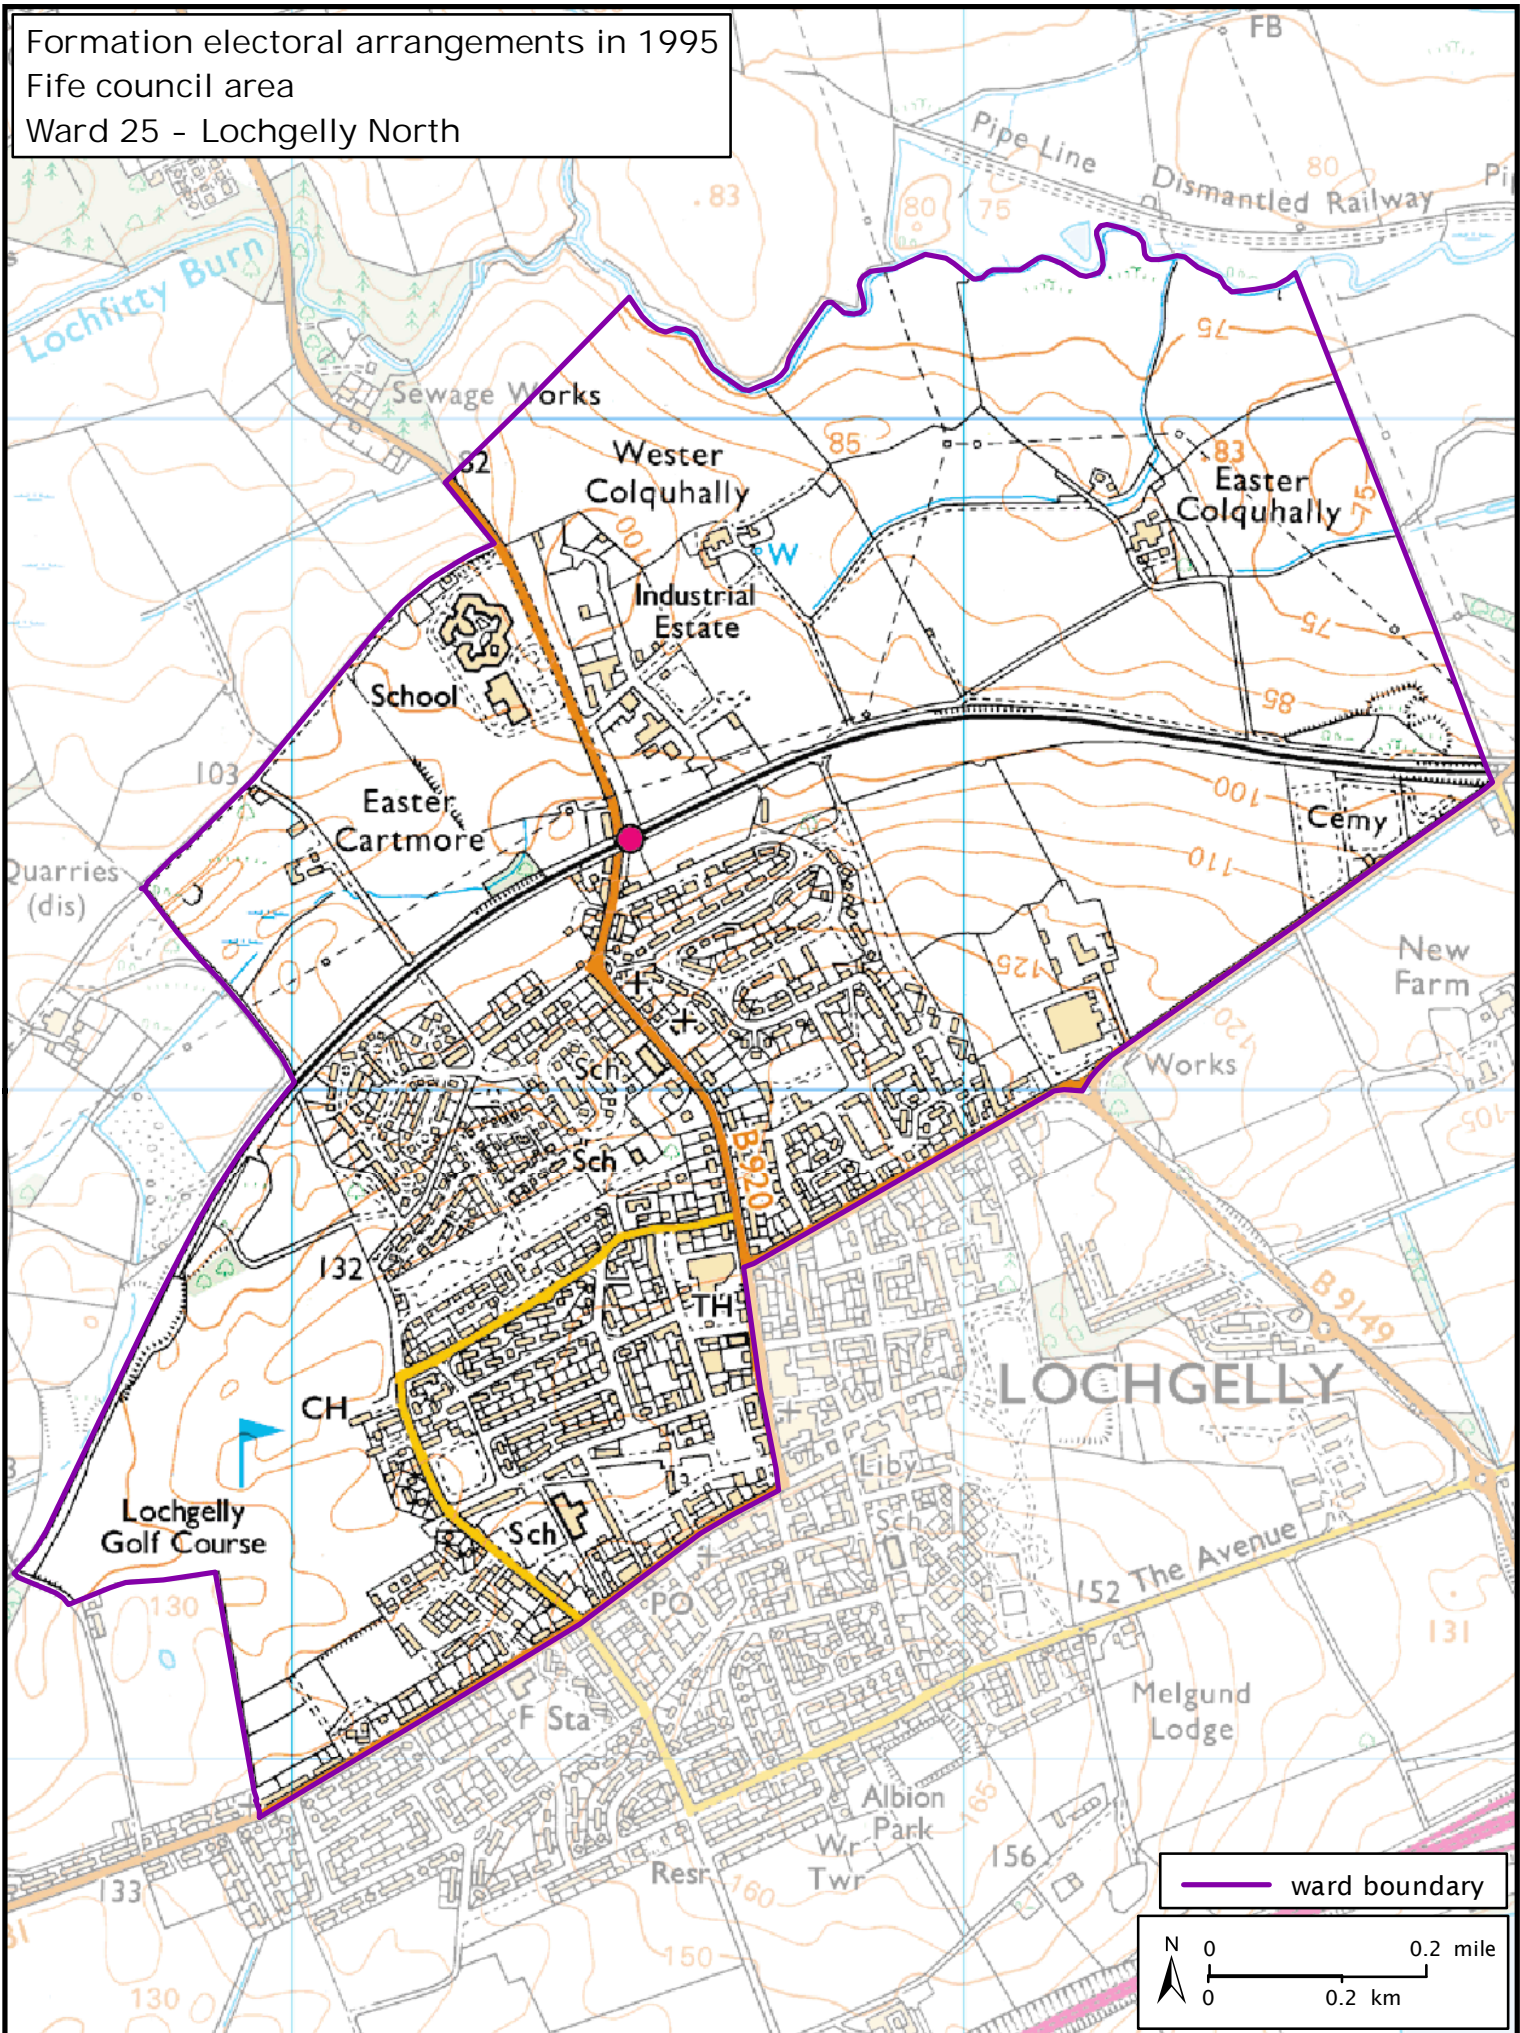

Formation electoral arrangements in 1995  
 Fife council area  
 Ward 25 - Lochgelly North

Crown Copyright and database right 2011. All rights reserved. Ordnance Survey licence no. 100022179

This map shows the ward boundary against Ordnance Survey maps from 2011 rather than maps from when the ward boundary was decided.