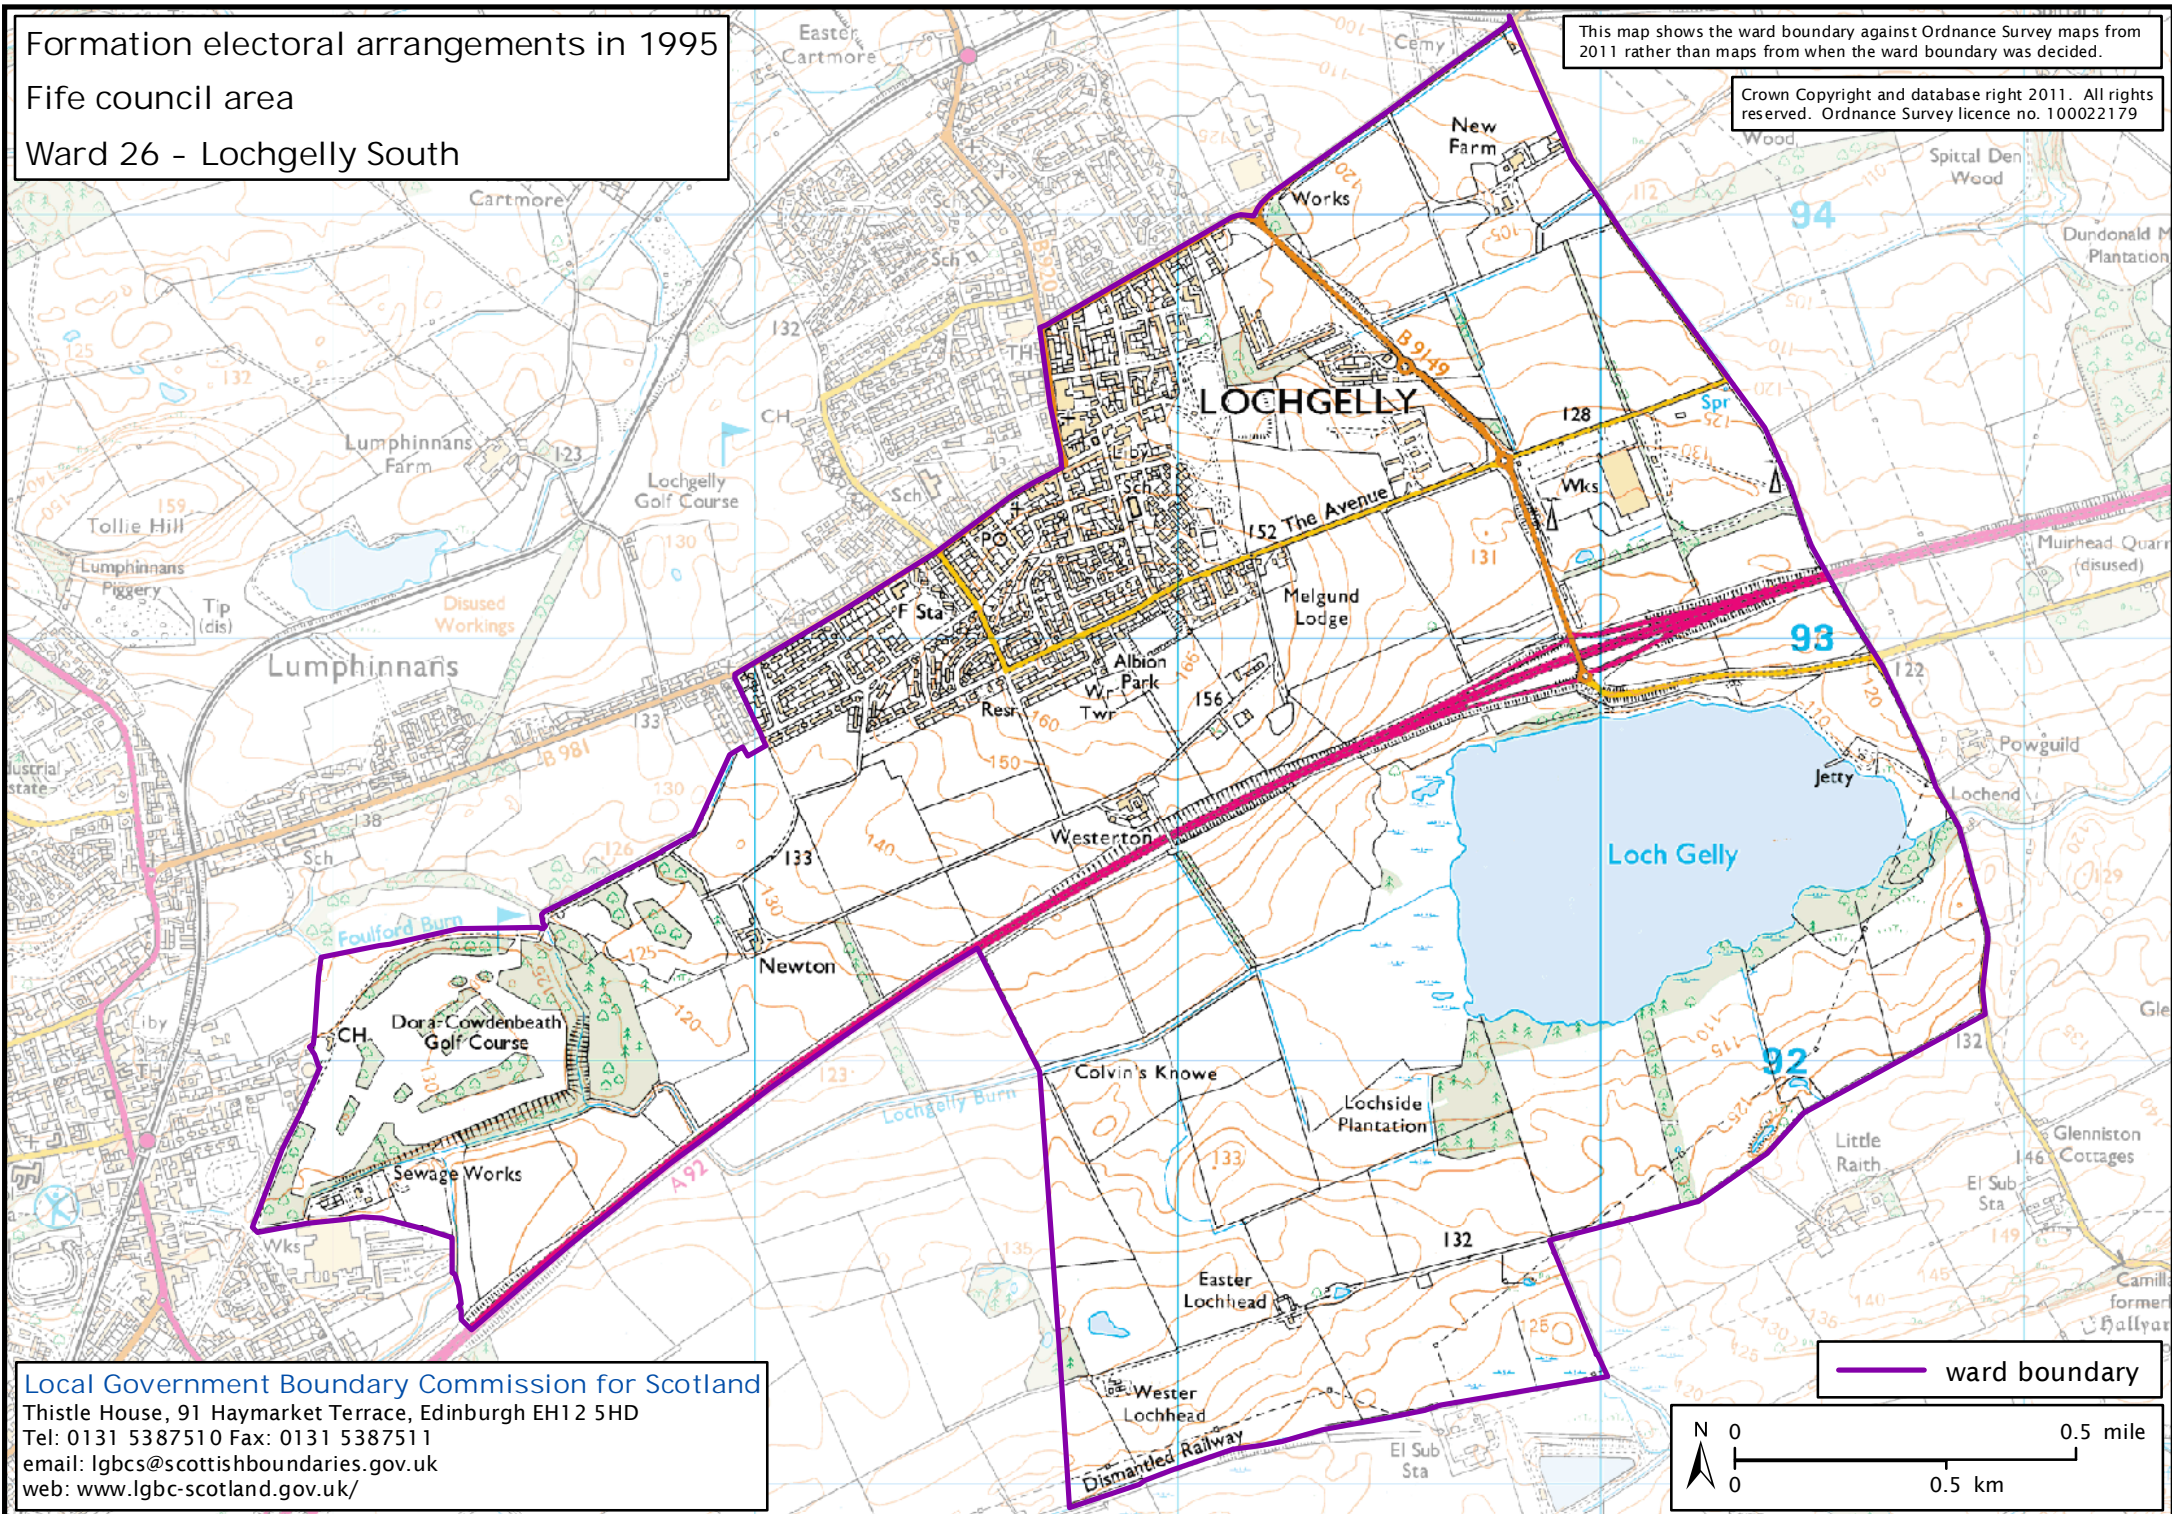

# Formation electoral arrangements in 1995

Fife council area

Ward 26 - Lochgelly South

This map shows the ward boundary against Ordnance Survey maps from 2011 rather than maps from when the ward boundary was decided.

Crown Copyright and database right 2011. All rights reserved. Ordnance Survey licence no. 100022179

Local Government Boundary Commission for Scotland

Thistle House, 91 Haymarket Terrace, Edinburgh EH12 5HD