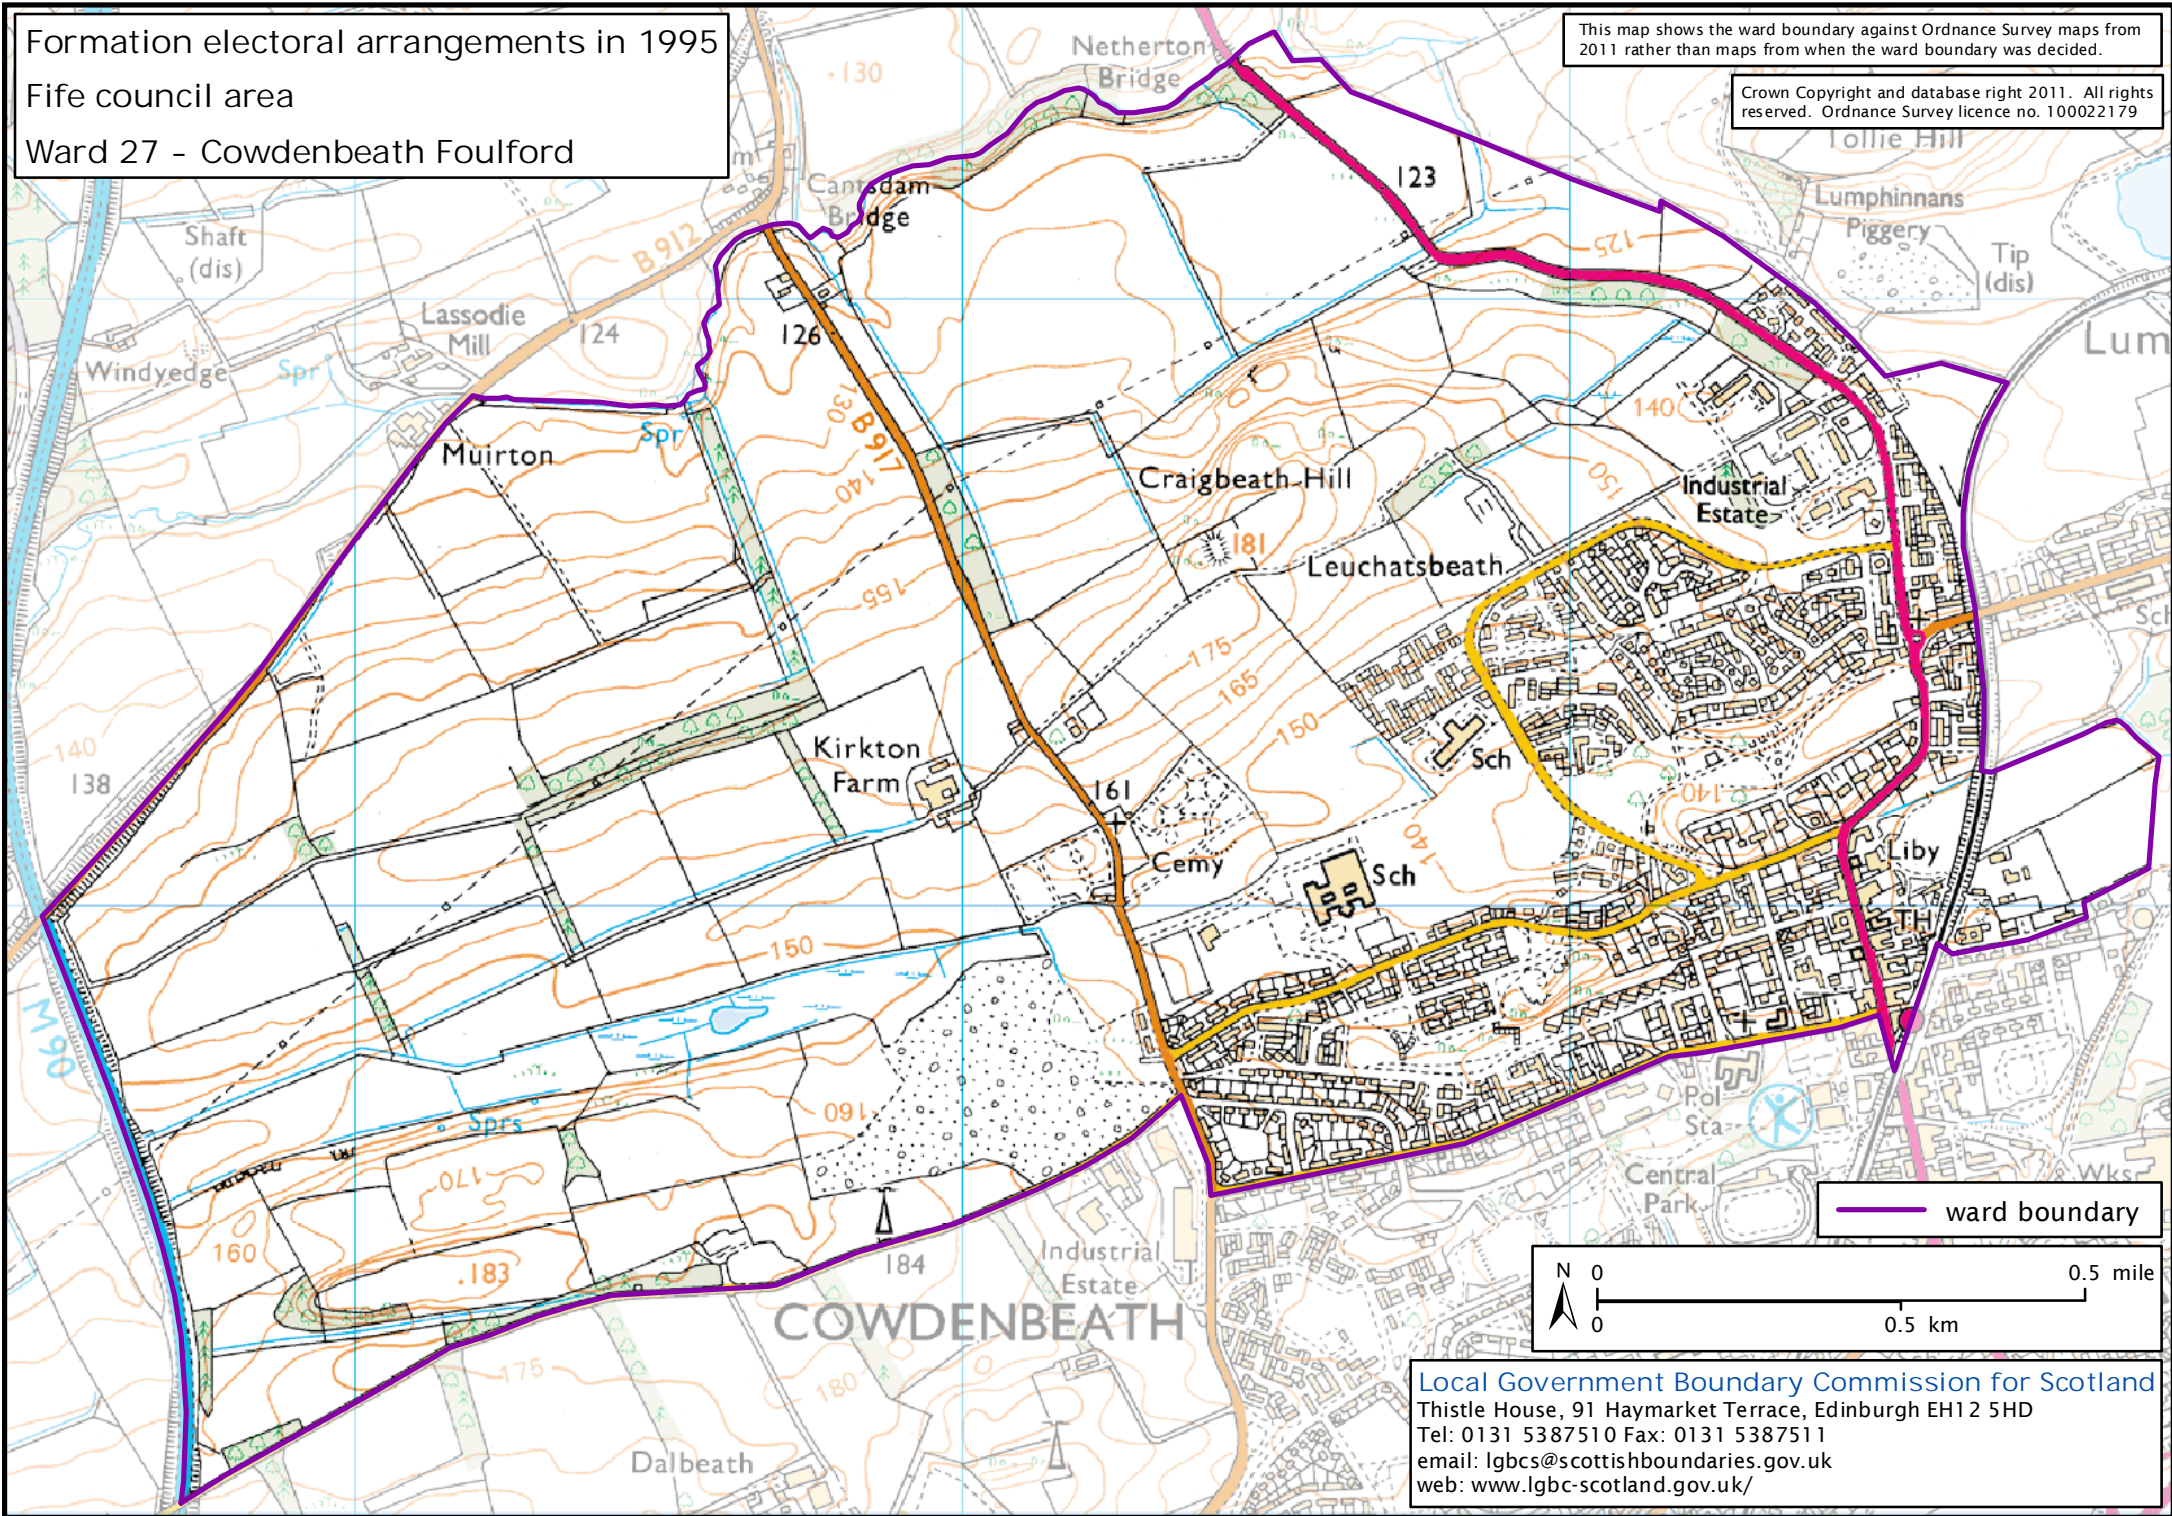

Formation electoral arrangements in 1995

Fife council area

Ward 27 - Cowdenbeath Foulford

This map shows the ward boundary against Ordnance Survey maps from 2011 rather than maps from when the ward boundary was decided.

Crown Copyright and database right 2011. All rights reserved. Ordnance Survey licence no. 100022179

Local Government Boundary Commission for Scotland
Thistle House, 91 Haymarket Terrace, Edinburgh EH12 5HD
Tel: 0131 5387510 Fax: 0131 5387511
email: lgbc@scottishboundaries.gov.uk
web: www.lgbc-scotland.gov.uk/