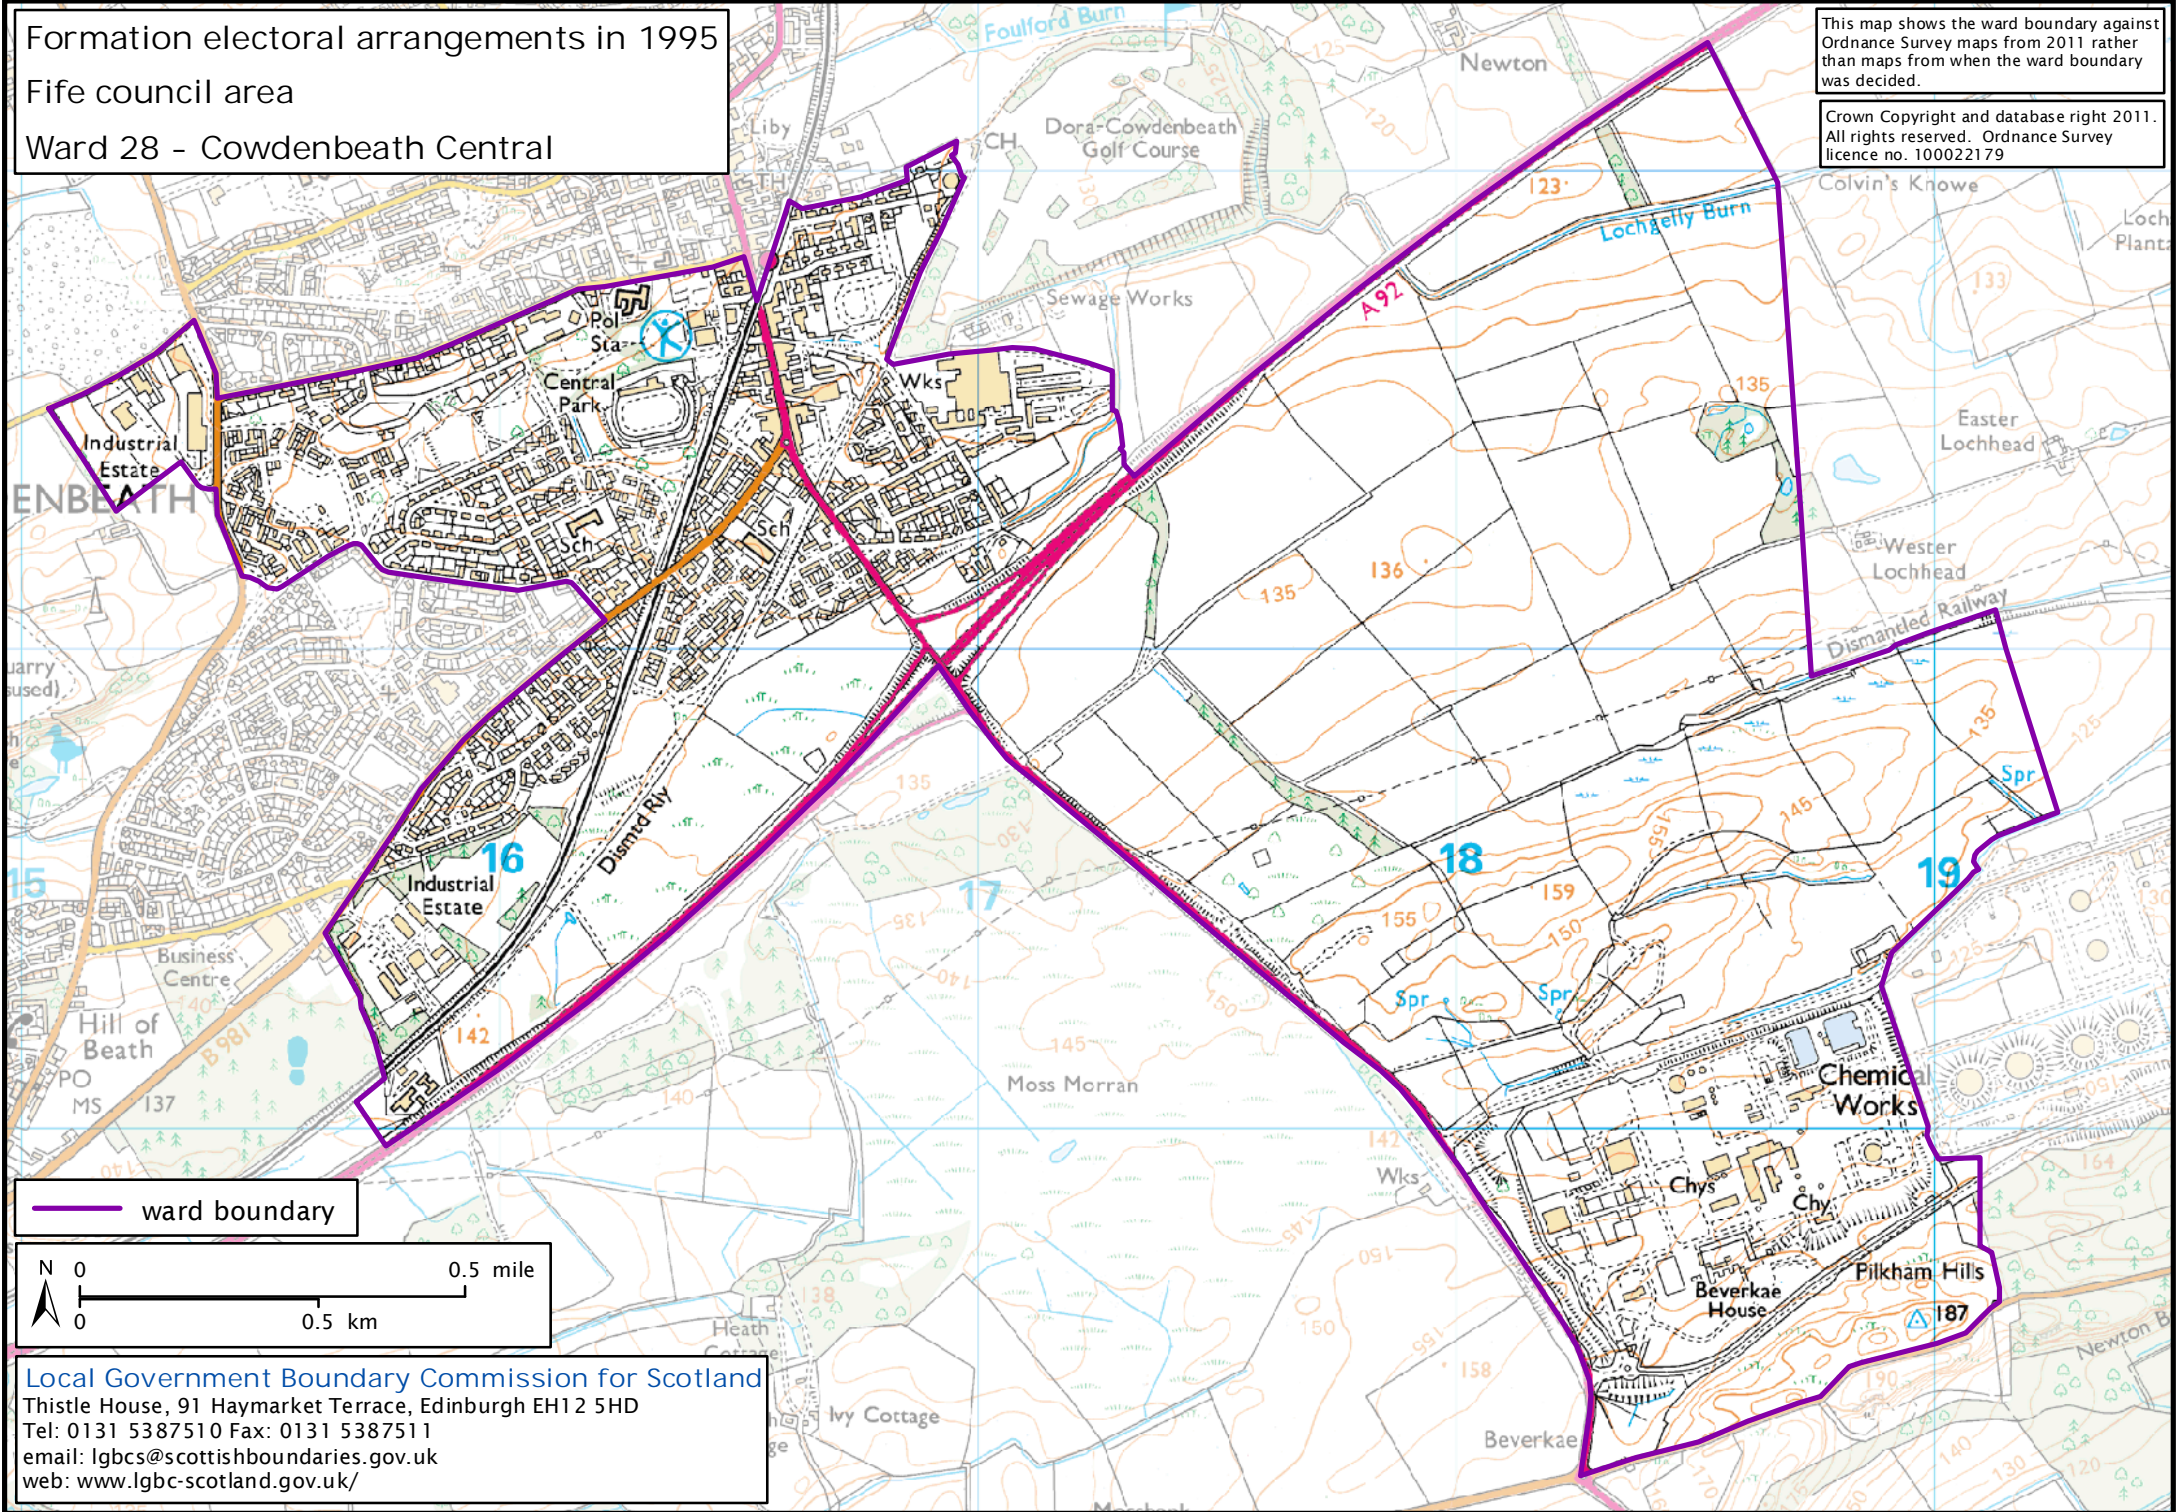

Formation electoral arrangements in 1995

Fife council area

Ward 28 - Cowdenbeath Central

This map shows the ward boundary against Ordnance Survey maps from 2011 rather than maps from when the ward boundary was decided.

Crown Copyright and database right 2011. All rights reserved. Ordnance Survey licence no. 100022179

ward boundary

Local Government Boundary Commission for Scotland
Thistle House, 91 Haymarket Terrace, Edinburgh EH12 5HD
Tel: 0131 5387510 Fax: 0131 5387511
email: lgbcs@scottishboundaries.gov.uk
web: www.lgbc-scotland.gov.uk/