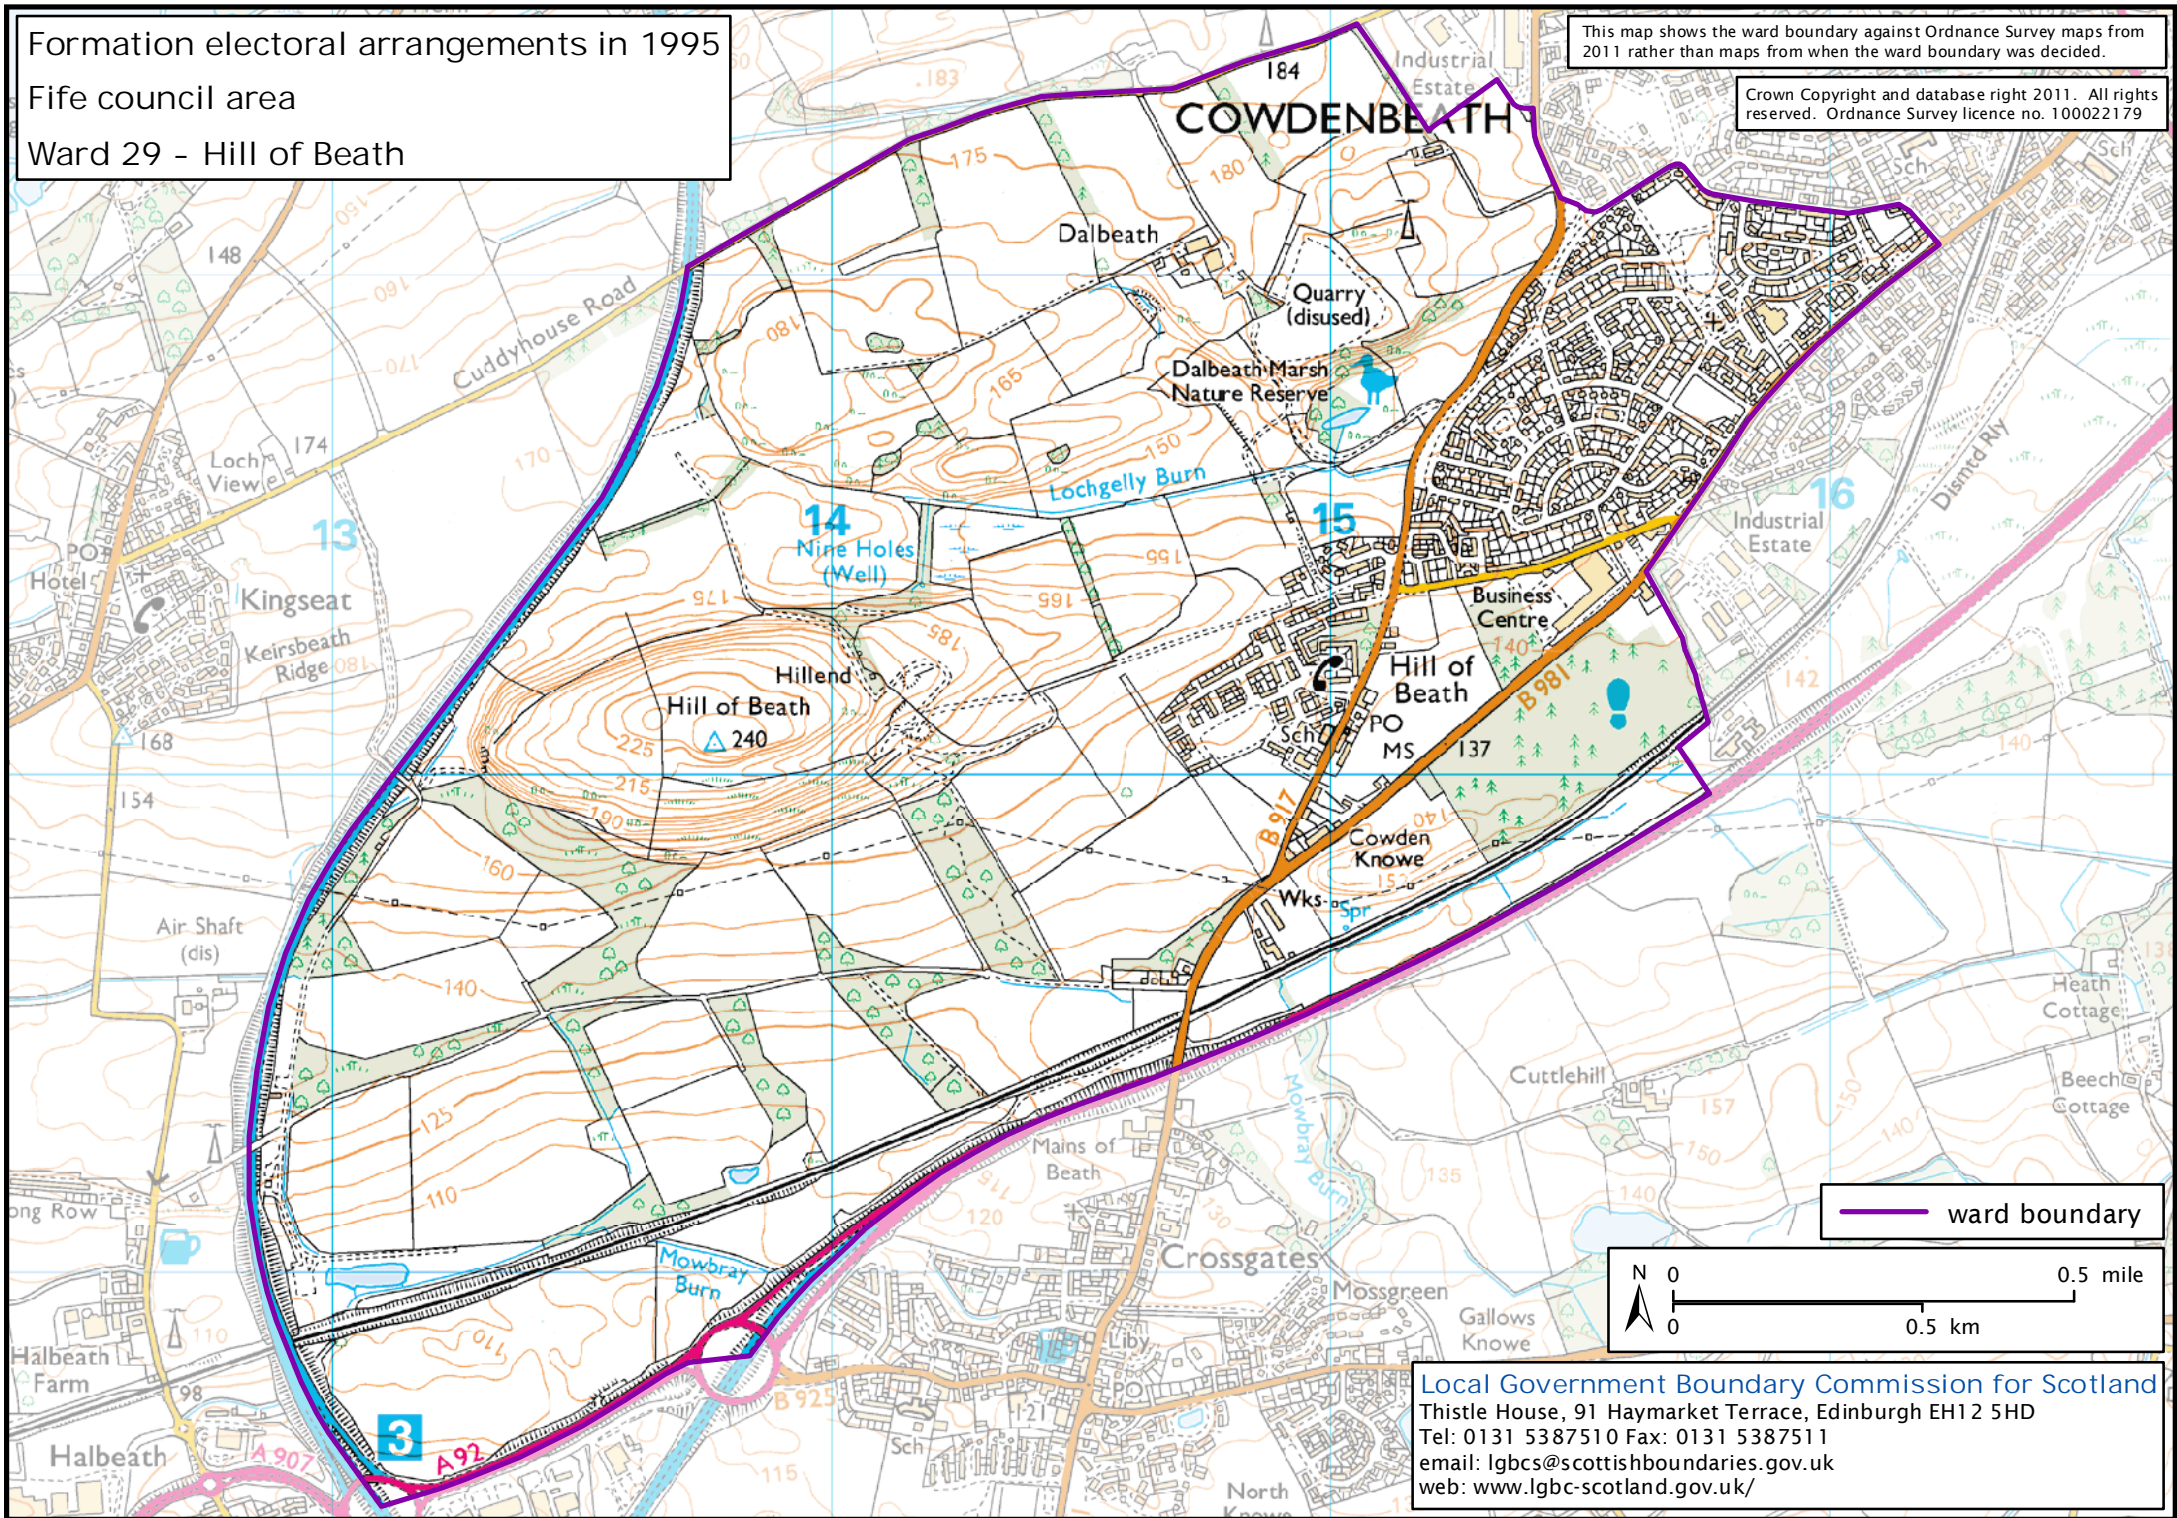

Formation electoral arrangements in 1995

Fife council area

Ward 29 - Hill of Beath

This map shows the ward boundary against Ordnance Survey maps from 2011 rather than maps from when the ward boundary was decided.

Crown Copyright and database right 2011. All rights reserved. Ordnance Survey licence no. 10002179

ward boundary

Local Government Boundary Commission for Scotland
Thistle House, 91 Haymarket Terrace, Edinburgh EH12 5HD
Tel: 0131 5387510 Fax: 0131 5387511
email: lgbc@scottishboundaries.gov.uk
web: www.lgbc-scotland.gov.uk/