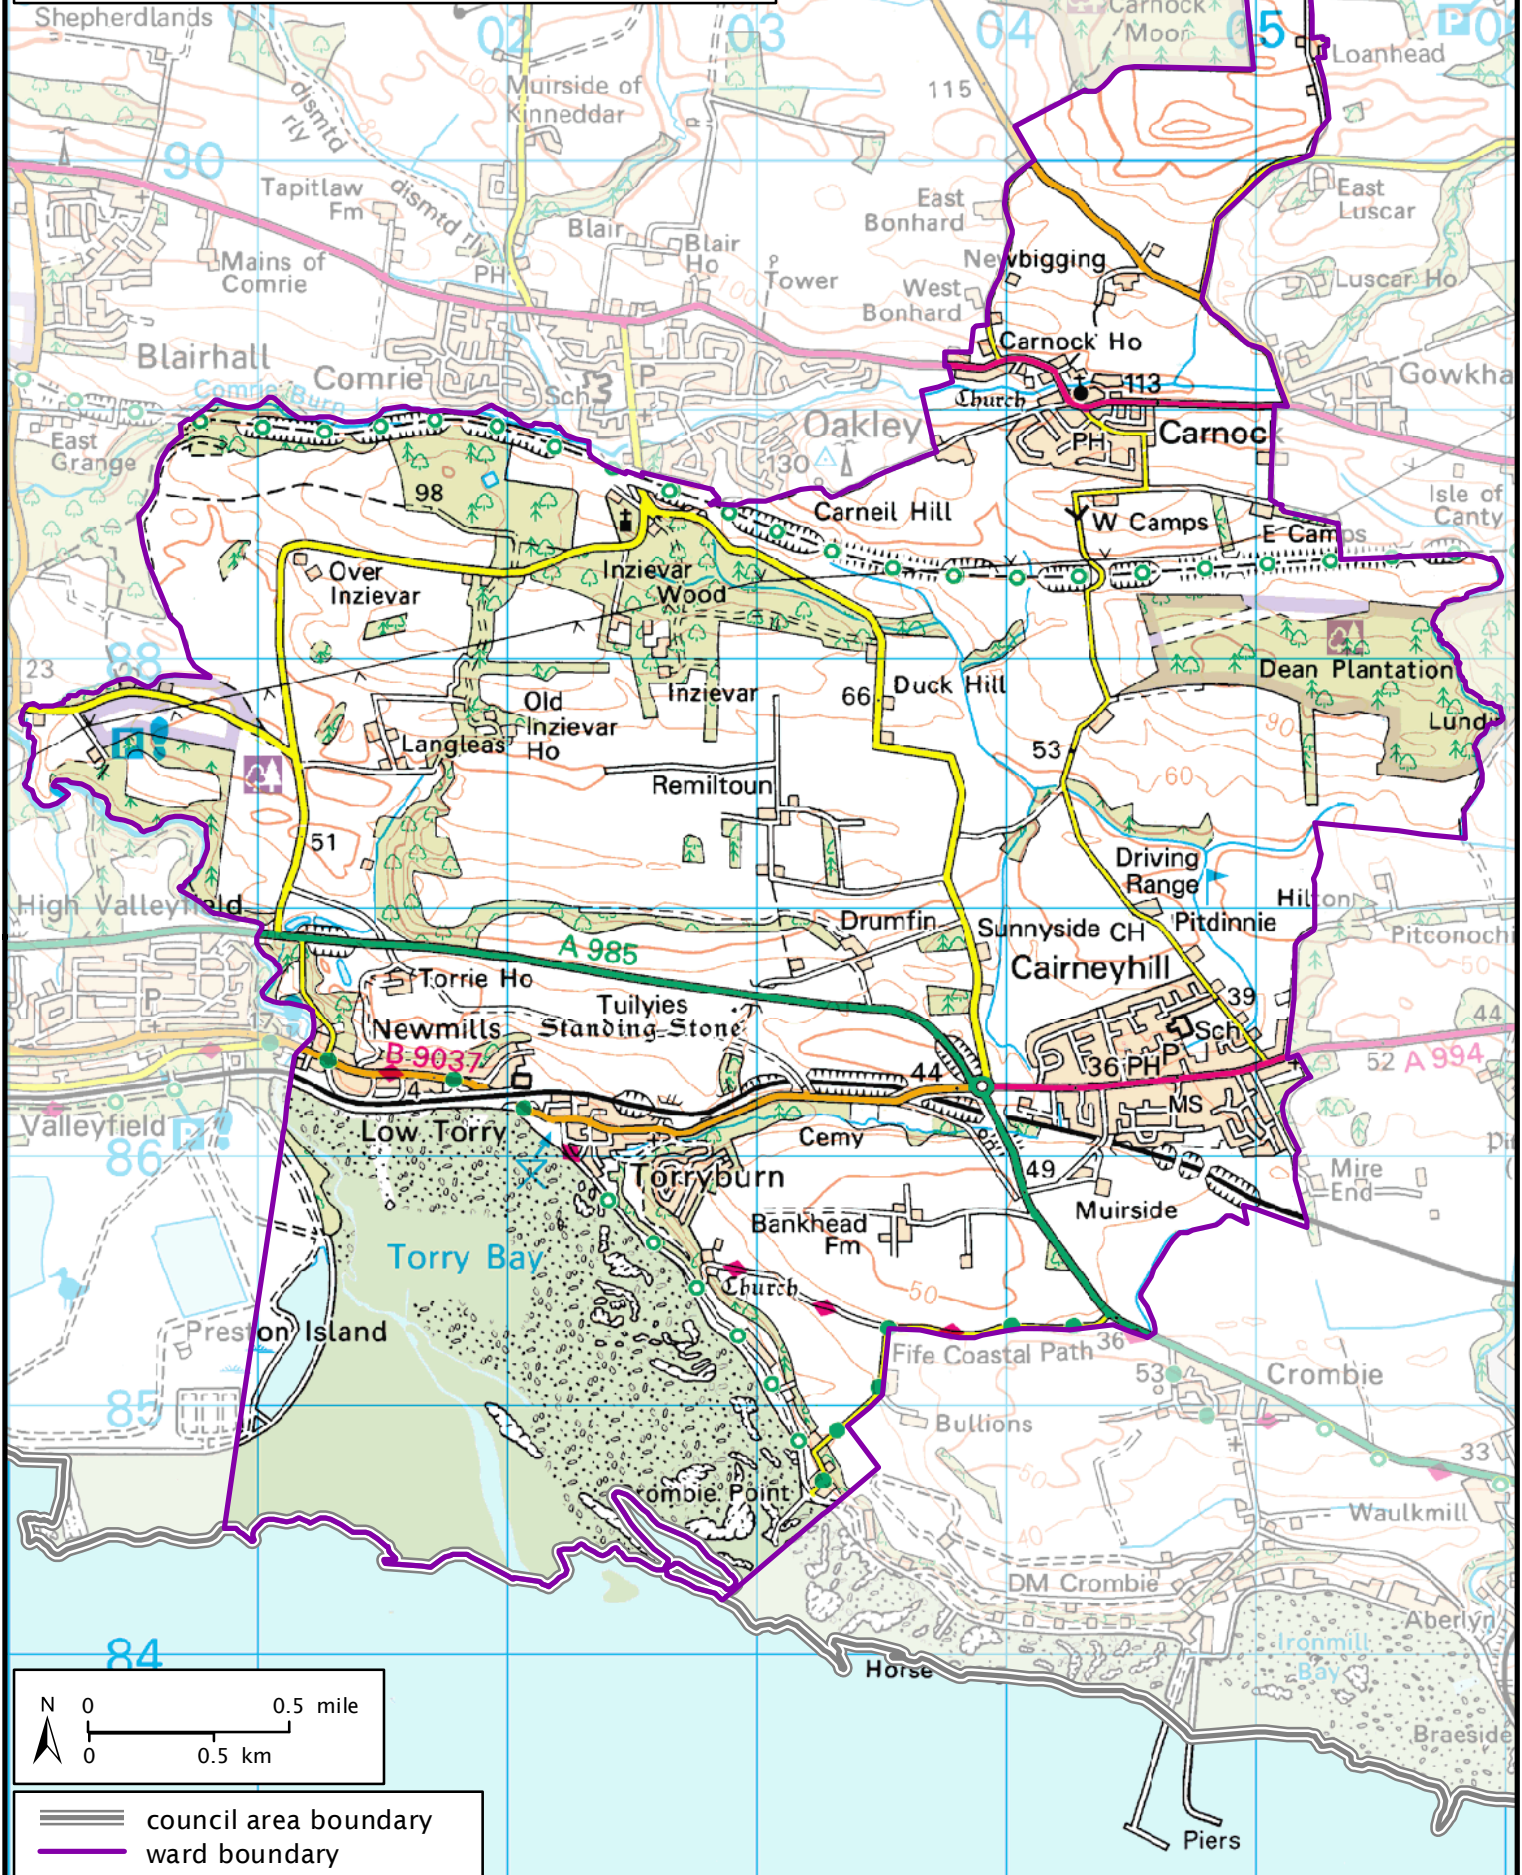

Formation electoral arrangements in 1995
 Fife council area
 Ward 3 - Carnock, Cairneyhill and Torryburn

Local Government Boundary Commission for Scotland
 Thistle House, 91 Haymarket Terrace, Edinburgh EH1 2 5HD
 Tel: 0131 538 7510 Fax: 0131 538 7511
 email: lgbc@scottishboundaries.gov.uk web: www.lgbc-scotland.gov.uk

Crown Copyright and database right 2011. All rights reserved. Ordnance Survey licence no. 100022179

This map shows the ward boundary against Ordnance Survey maps from 2011 rather than maps from when the ward boundary was decided.