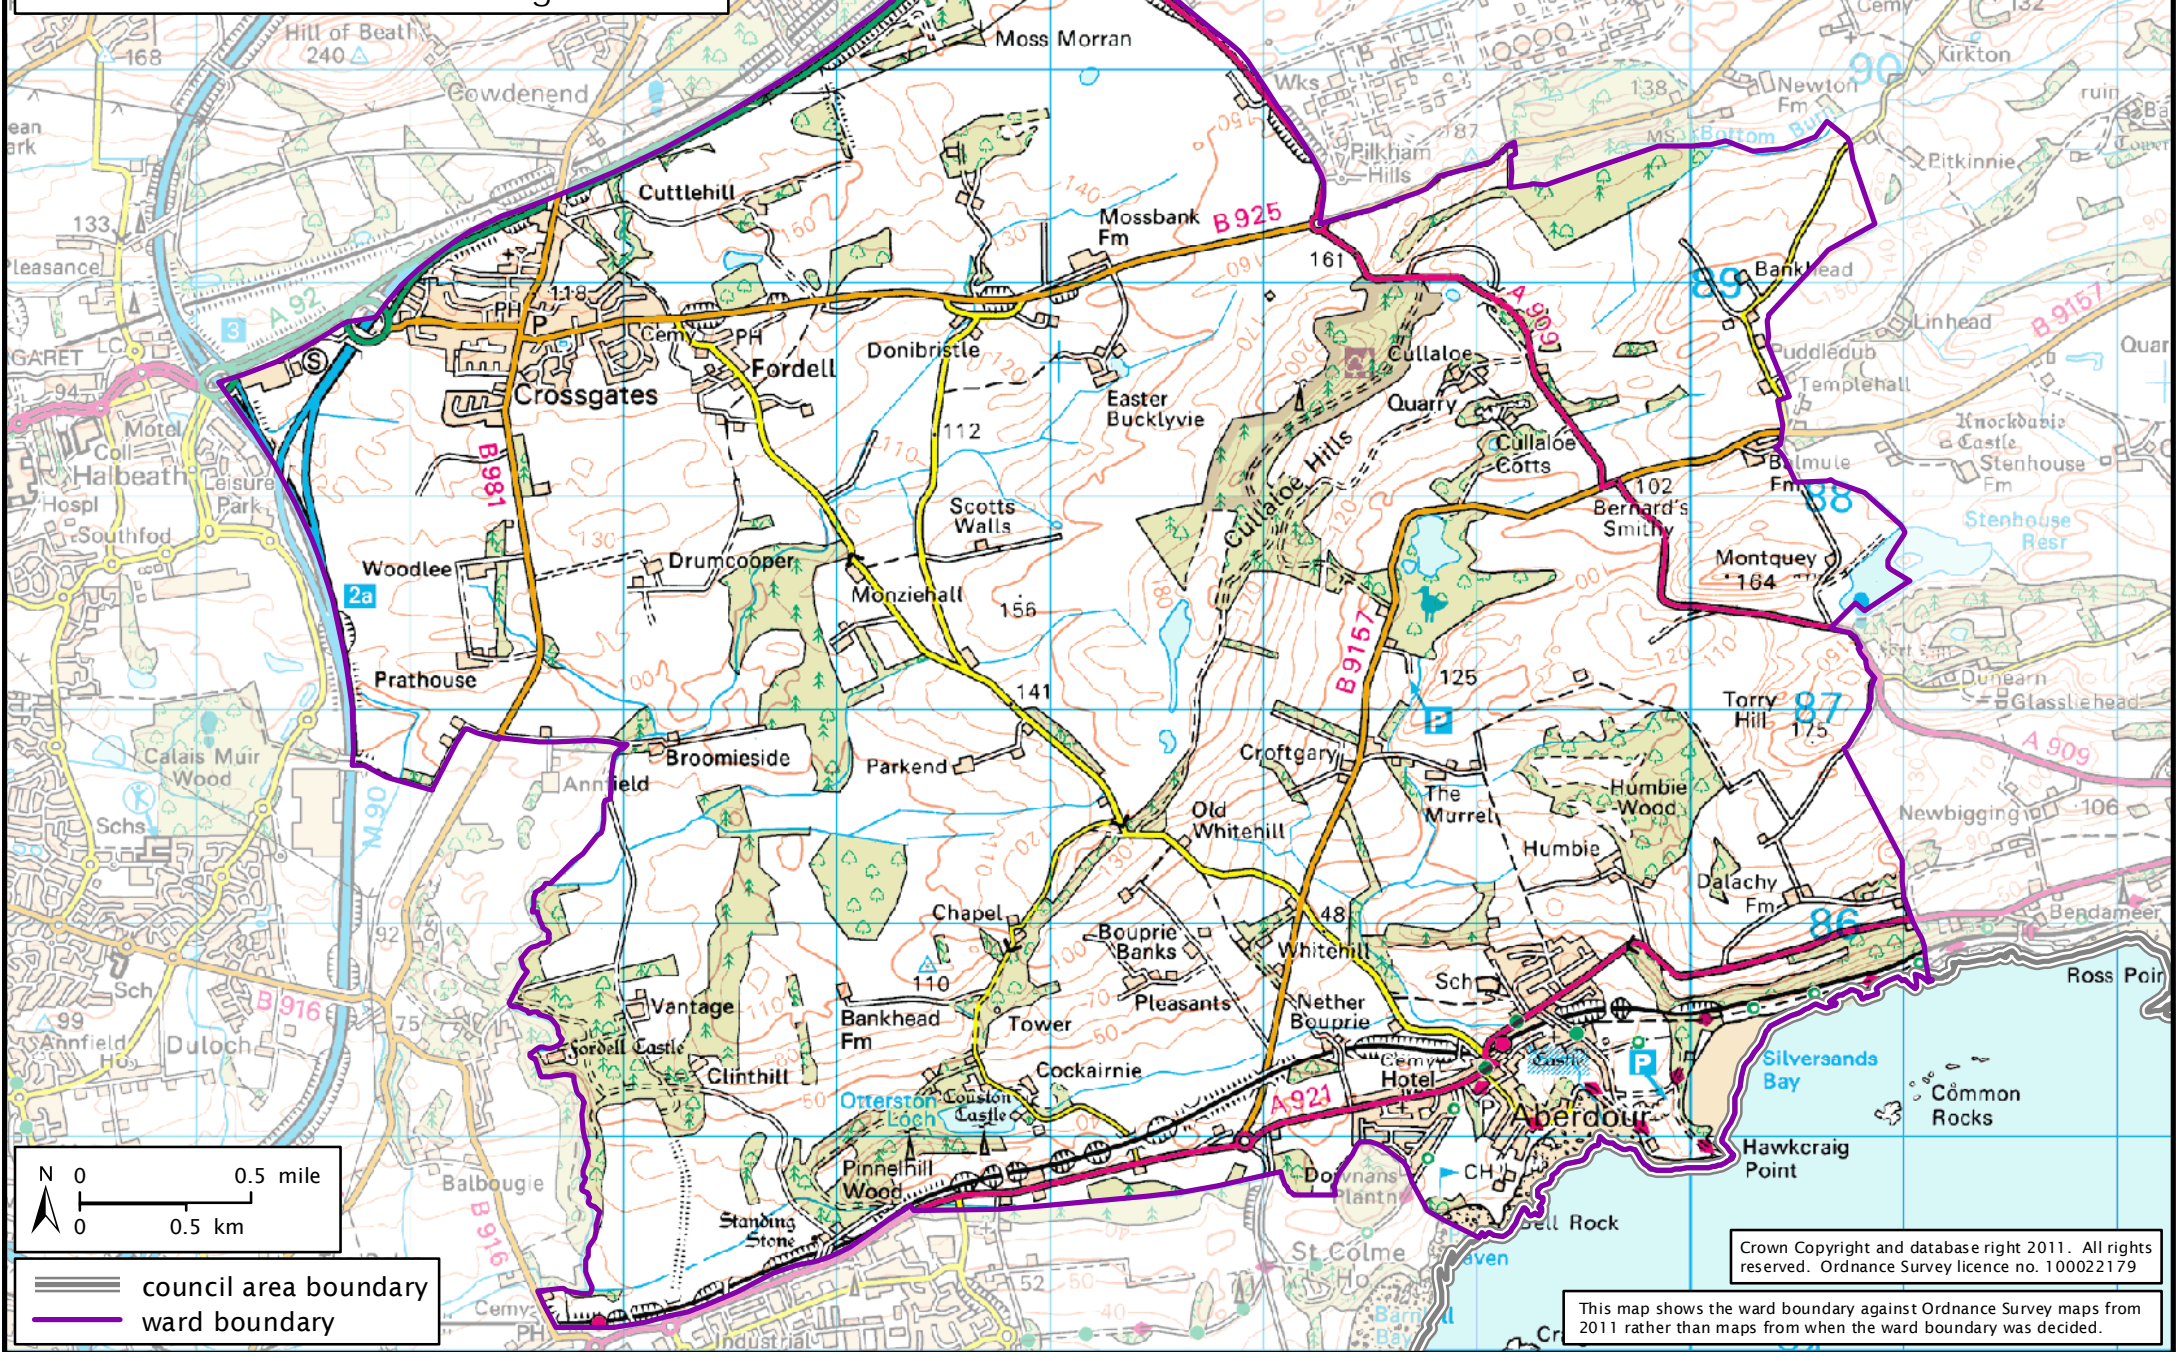

Formation electoral arrangements in 1995

Fife council area

Ward 30 - Aberdour and Crossgates

Local Government Boundary Commission for Scotland

Thistle House, 91 Haymarket Terrace, Edinburgh EH12 5HD

Tel: 0131 5387510 Fax: 0131 5387511

email: lgbc@scottishboundaries.gov.uk

web: www.lgbc-scotland.gov.uk/

— council area boundary  
— ward boundary

Crown Copyright and database right 2011. All rights reserved. Ordnance Survey licence no. 100022179

This map shows the ward boundary against Ordnance Survey maps from 2011 rather than maps from when the ward boundary was decided.