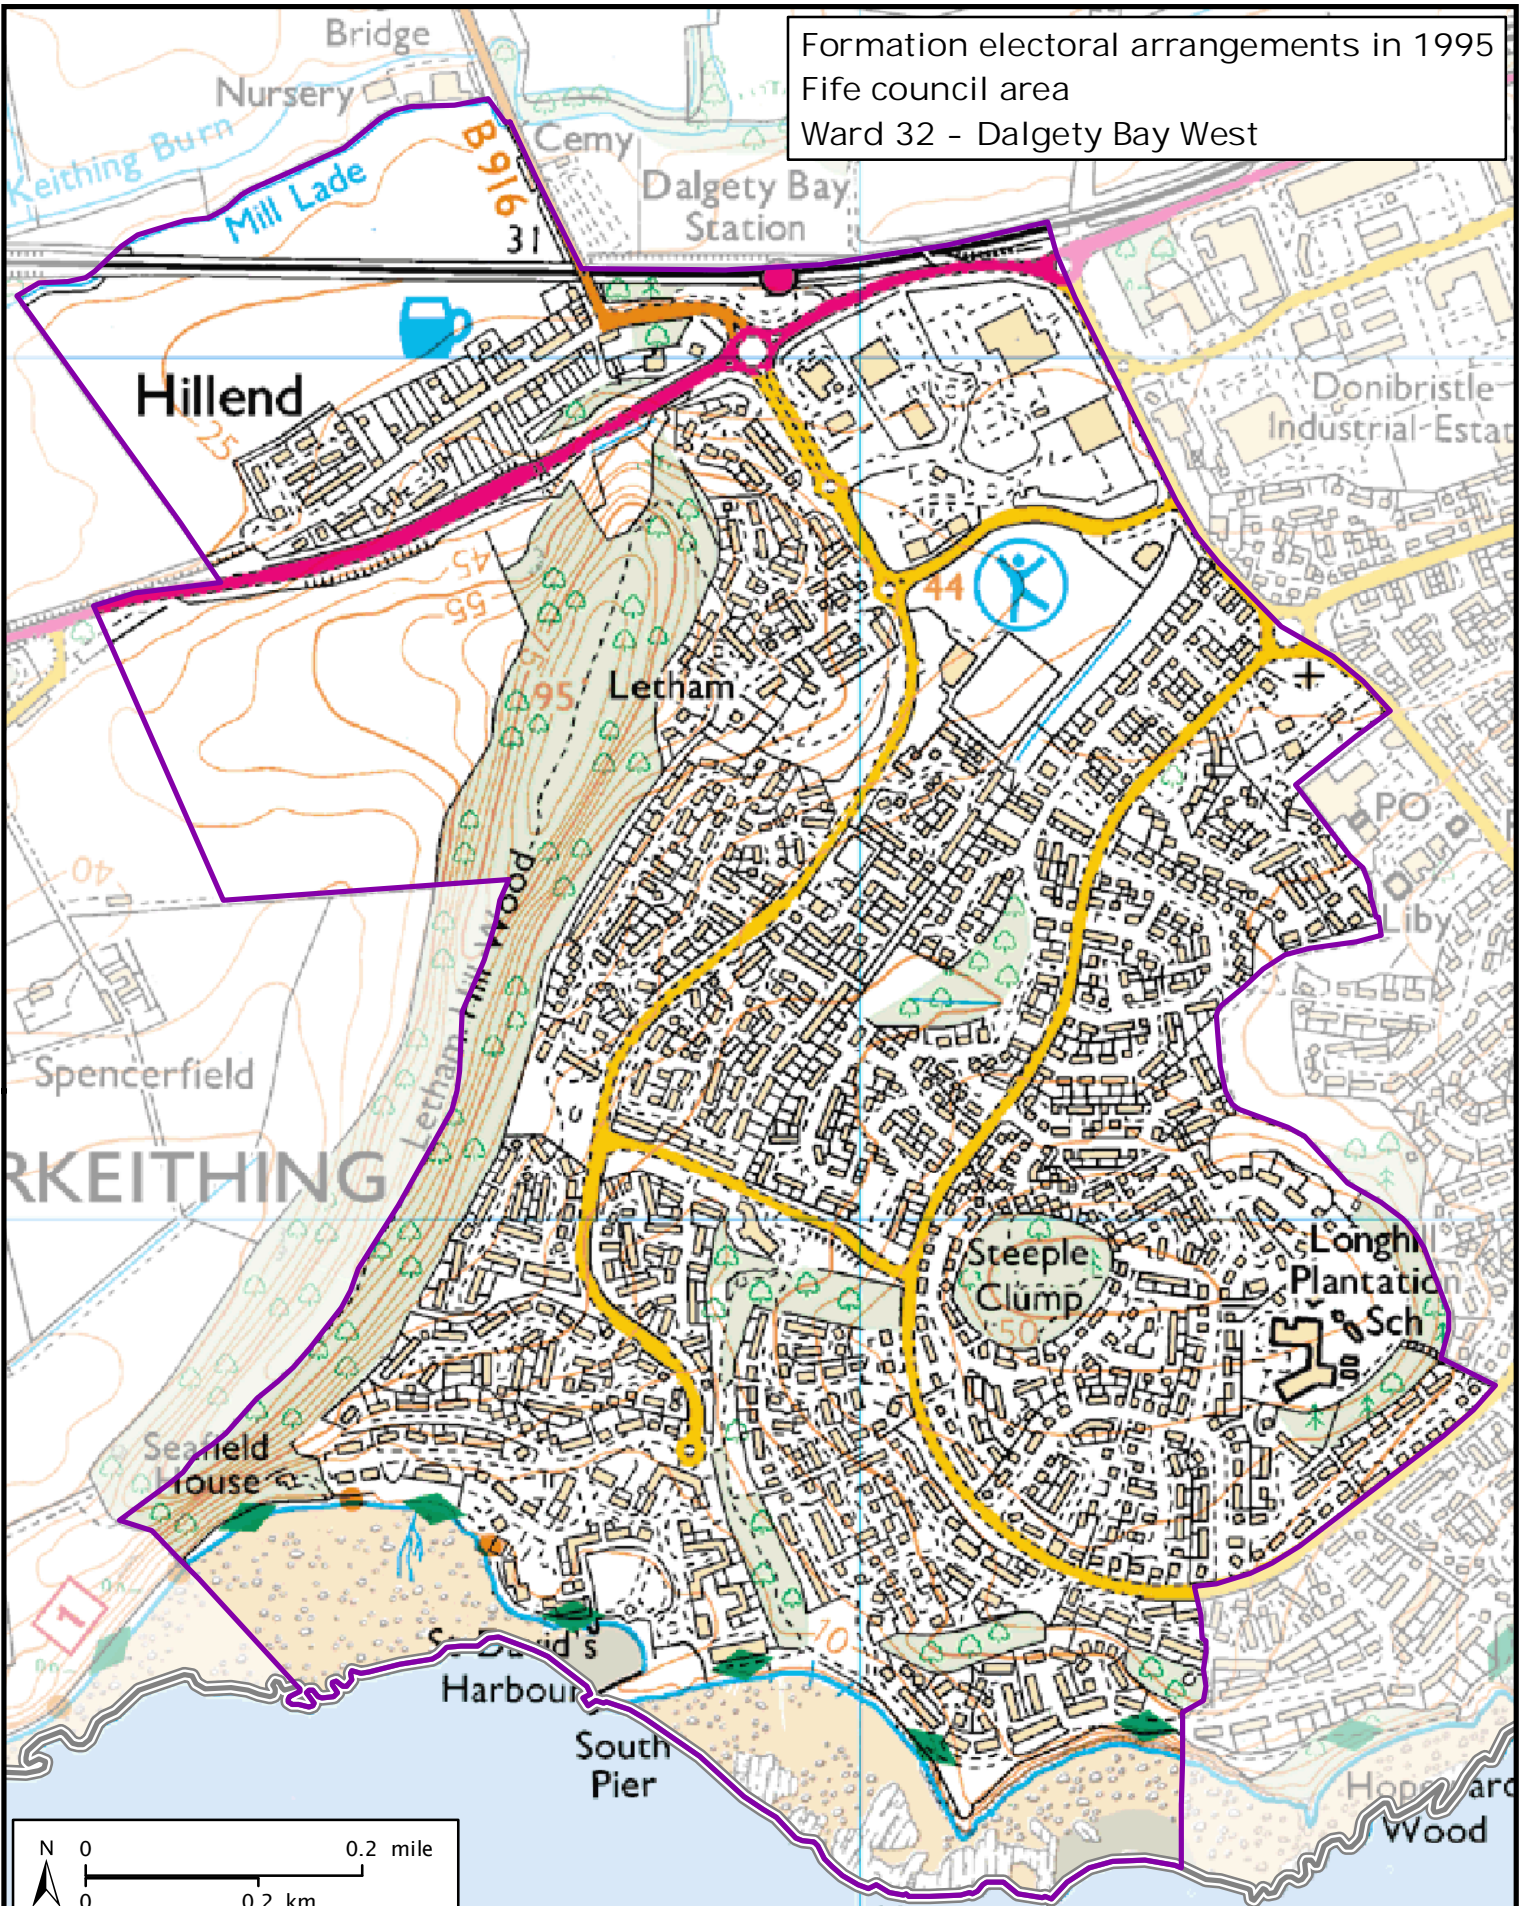

Formation electoral arrangements in 1995  
 Fife council area  
 Ward 32 - Dalgety Bay West

 council area boundary  
 ward boundary

Local Government Boundary Commission for Scotland  
 Thistle House, 91 Haymarket Terrace, Edinburgh EH1 2 5HD  
 Tel: 0131 538 7510 Fax: 0131 538 7511  
 email: lgbc@scottishboundaries.gov.uk web: www.lgbc-scotland.gov.uk

Crown Copyright and database right 2011. All rights reserved. Ordnance Survey licence no. 100022179

This map shows the ward boundary against Ordnance Survey maps from 2011 rather than maps from when the ward boundary was decided.

**DALGETY**