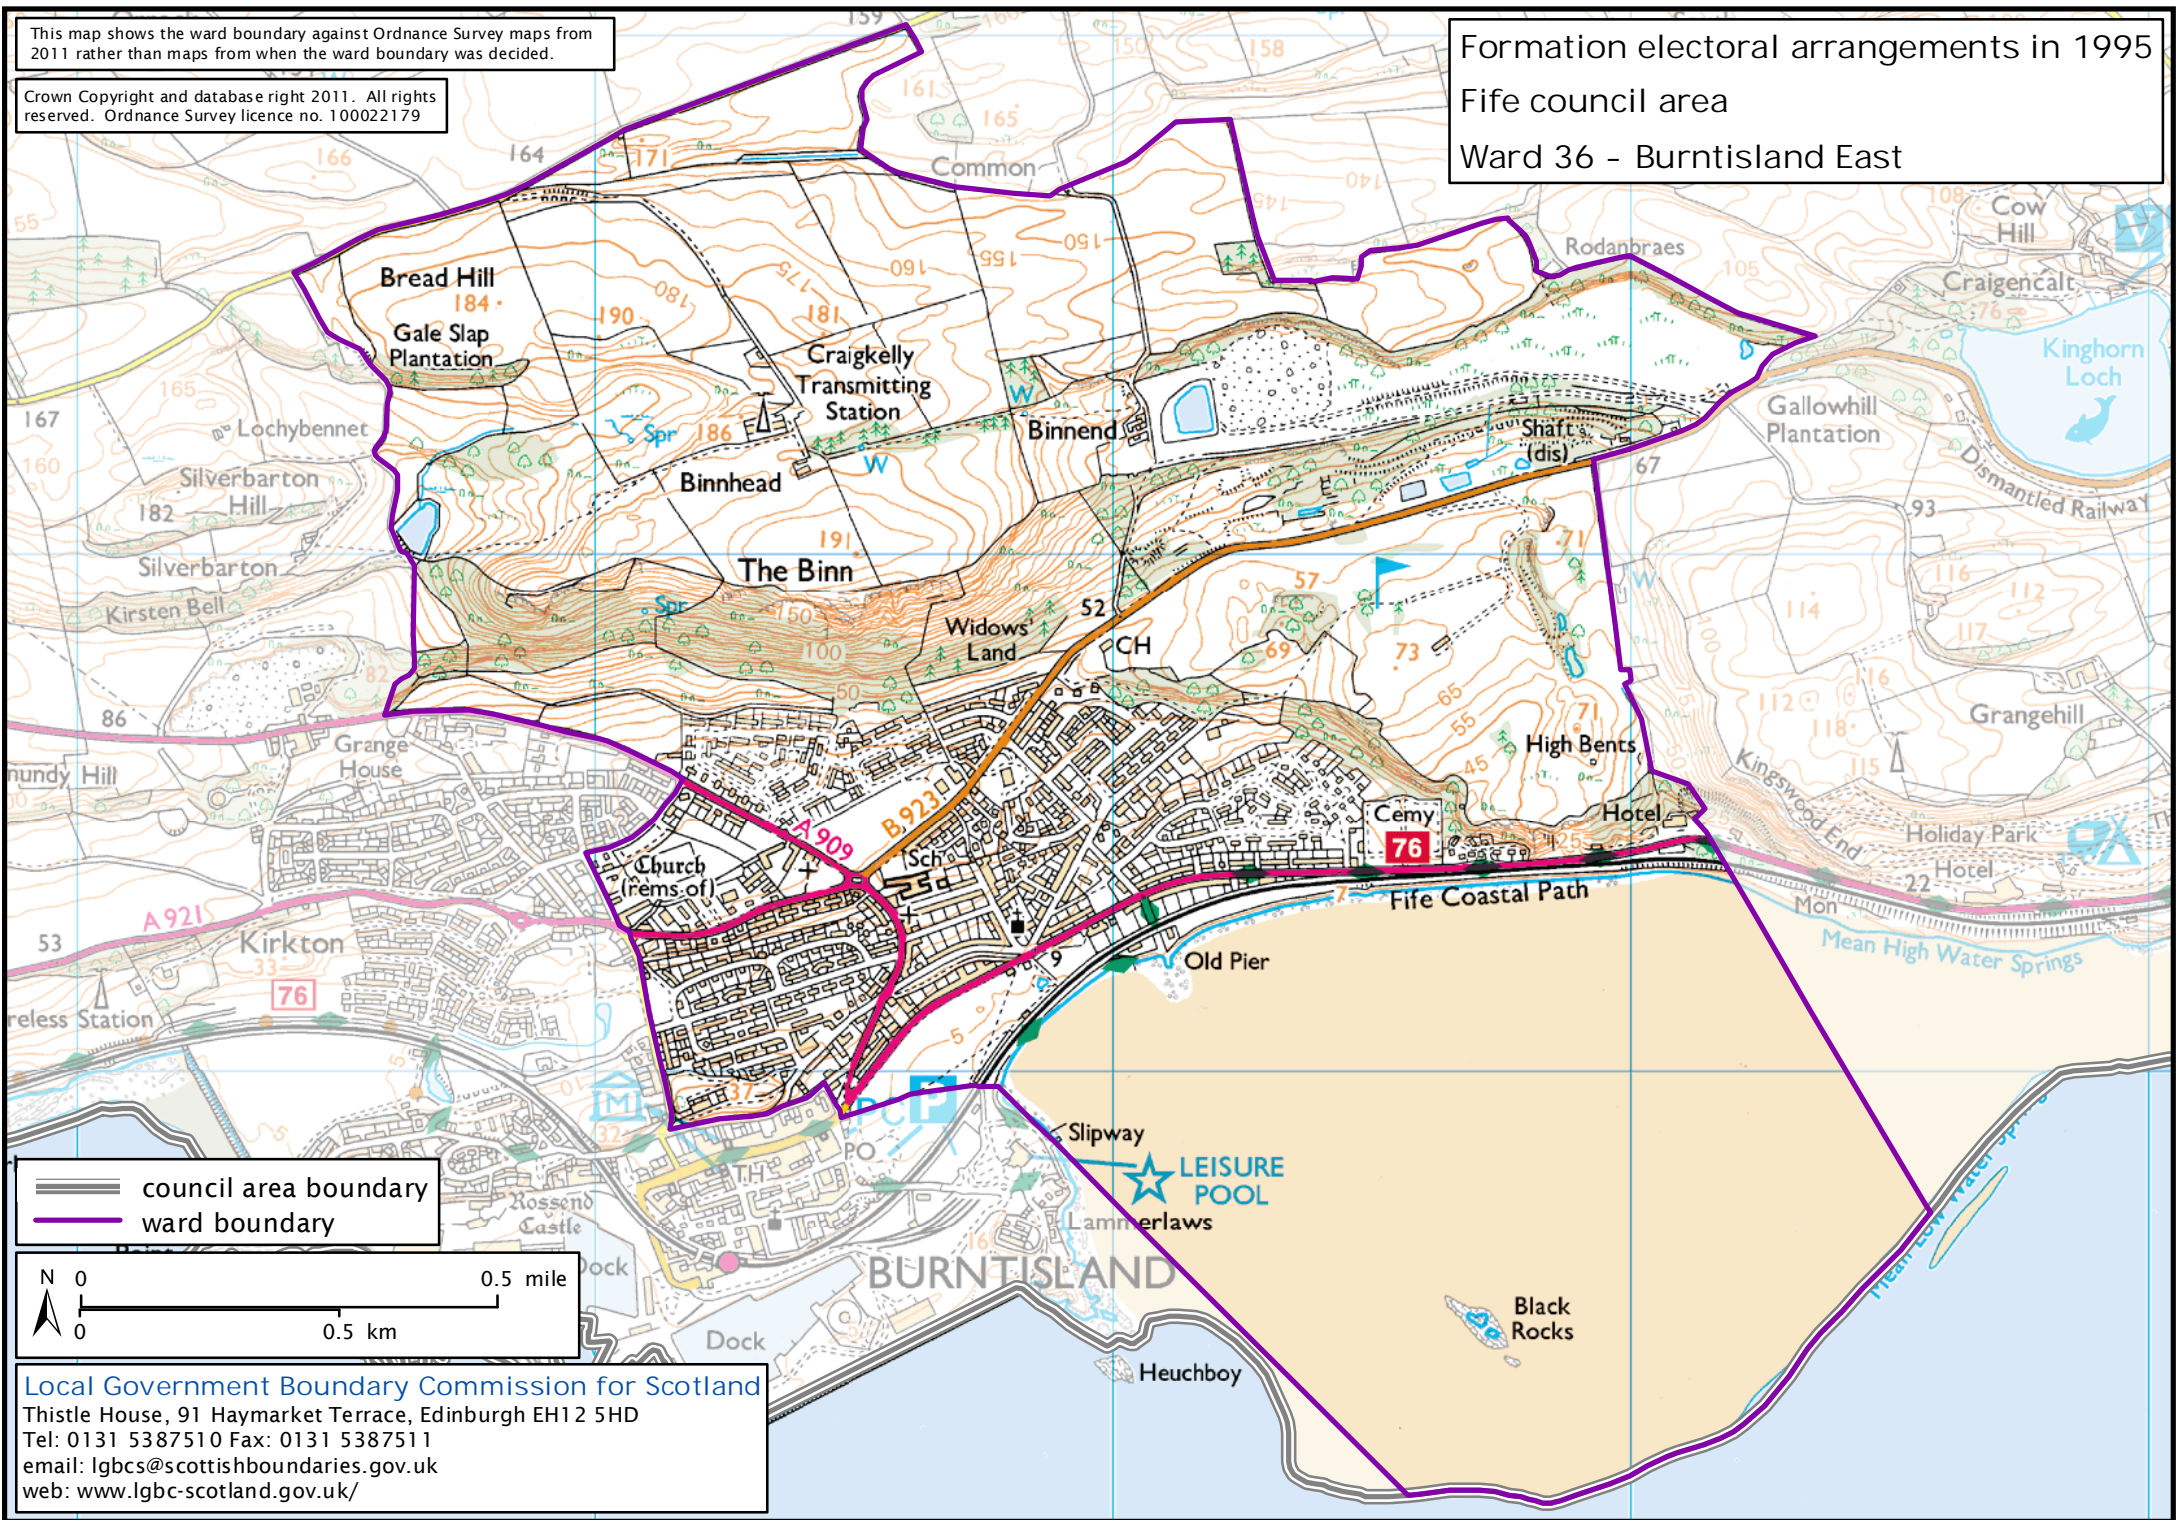

This map shows the ward boundary against Ordnance Survey maps from 2011 rather than maps from when the ward boundary was decided.

Crown Copyright and database right 2011. All rights reserved. Ordnance Survey licence no. 100022179

Formation electoral arrangements in 1995

Fife council area

Ward 36 - Burntisland East

==== council area boundary
—— ward boundary

Local Government Boundary Commission for Scotland
Thistle House, 91 Haymarket Terrace, Edinburgh EH12 5HD
Tel: 0131 5387510 Fax: 0131 5387511
email: lgbc@scottishboundaries.gov.uk
web: www.lgbc-scotland.gov.uk/