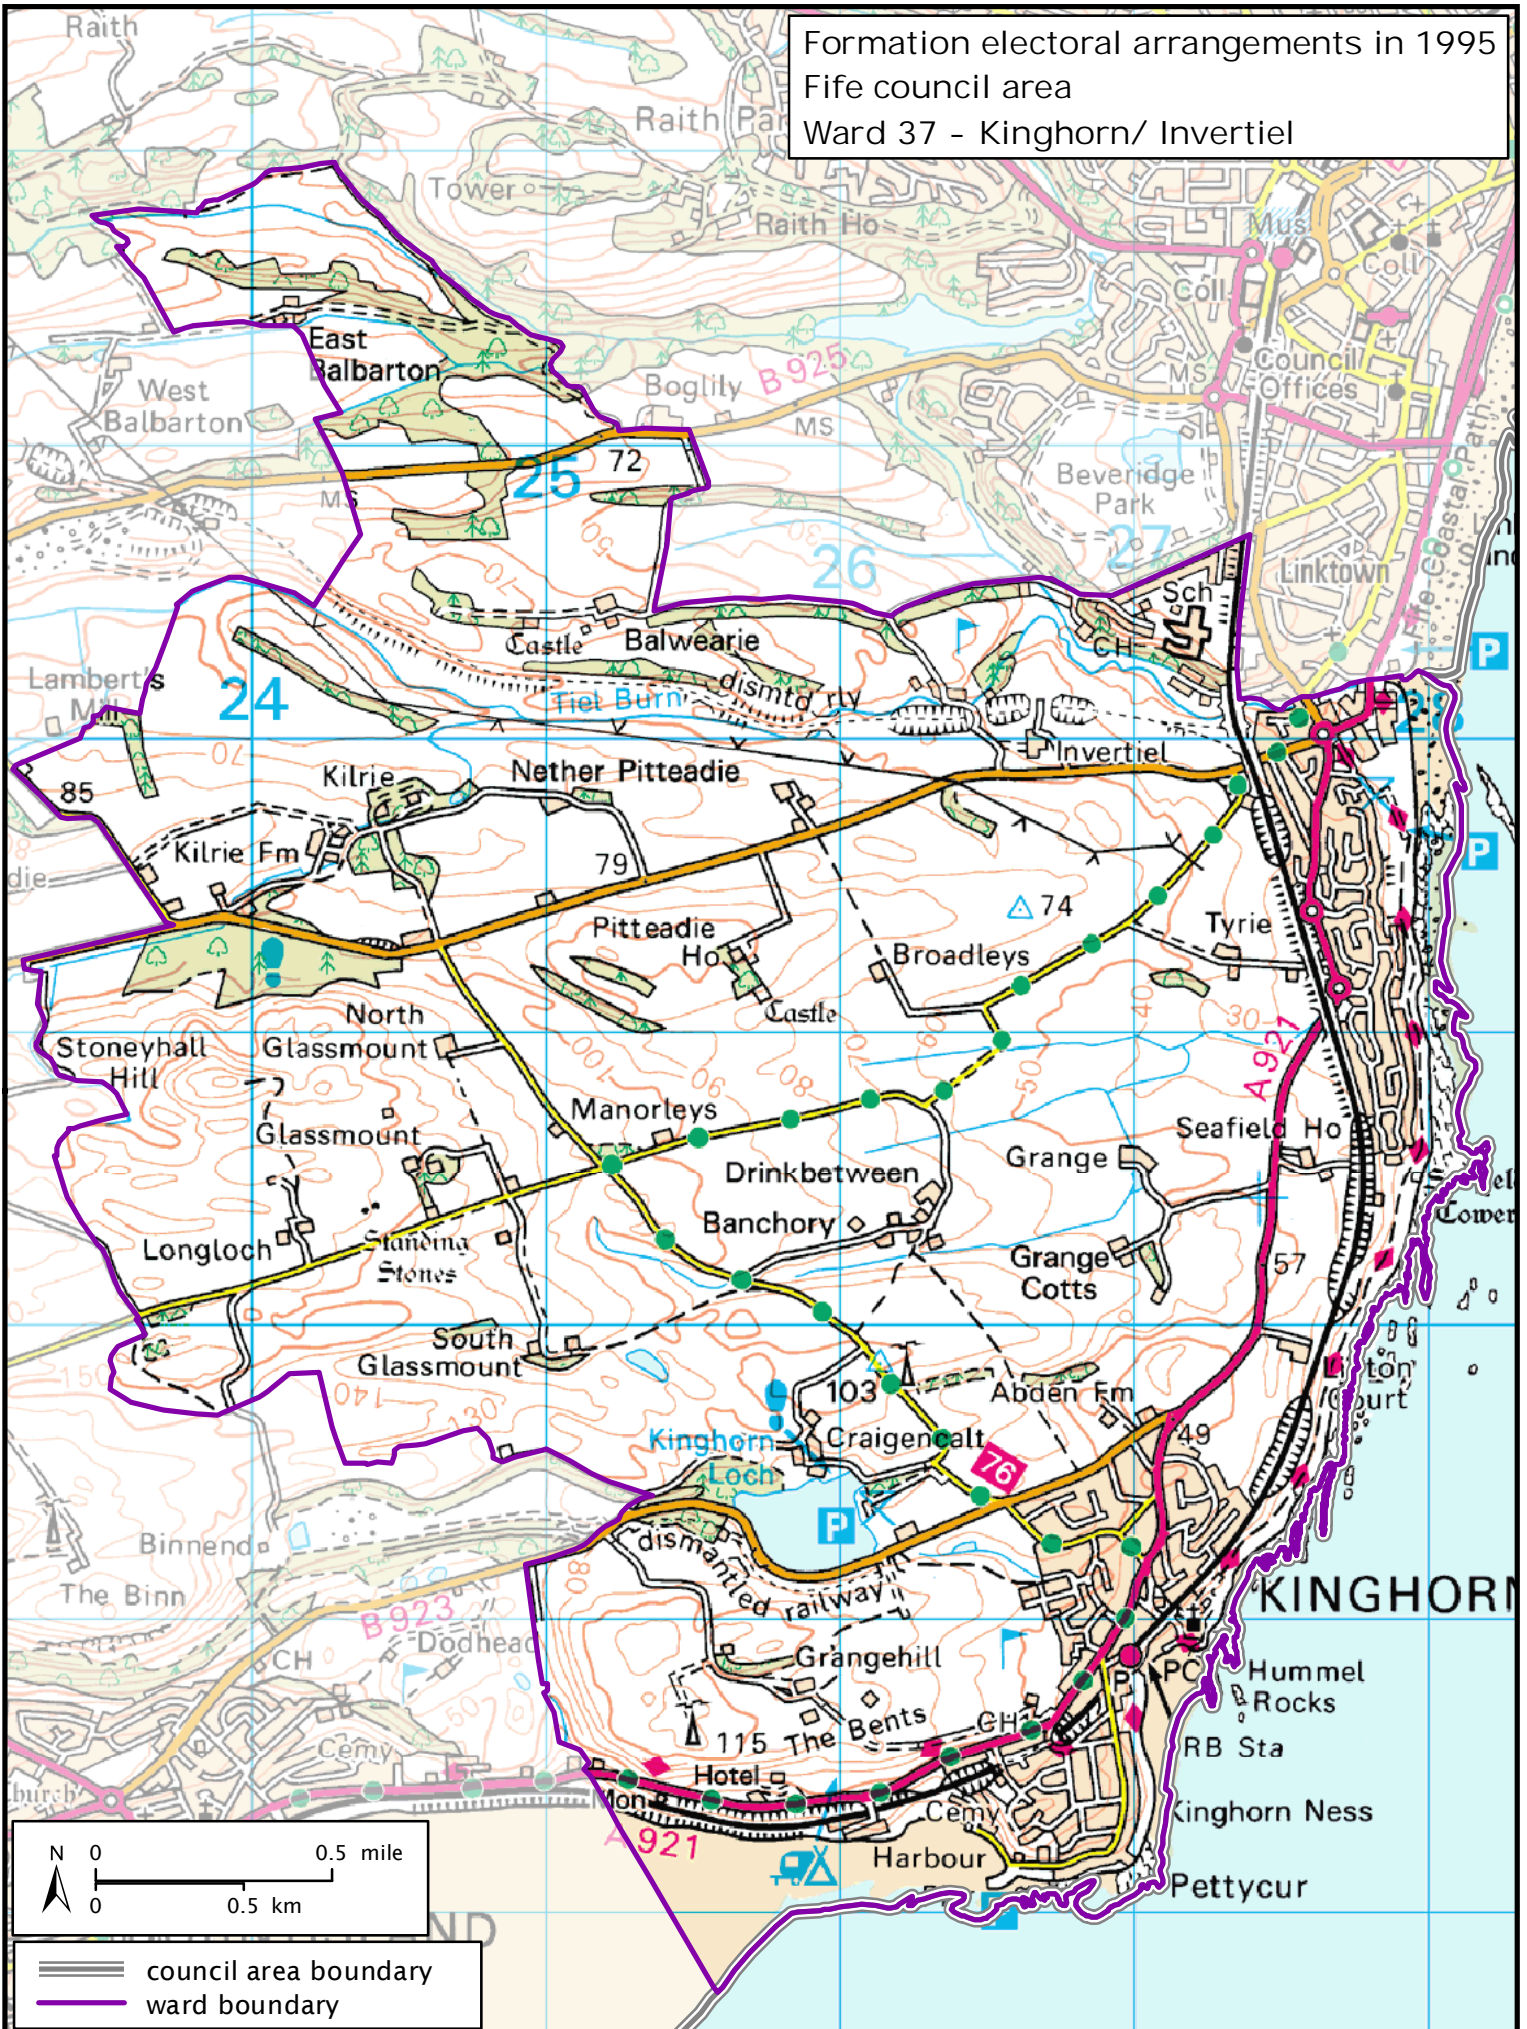

Formation electoral arrangements in 1995
 Fife council area
 Ward 37 - Kinghorn/ Invertiel

 council area boundary
 ward boundary

Local Government Boundary Commission for Scotland
 Thistle House, 91 Haymarket Terrace, Edinburgh EH12 5HD
 Tel: 0131 538 7510 Fax: 0131 538 7511
 email: lgbc@scottishboundaries.gov.uk web: www.lgbc-scotland.gov.uk

Crown Copyright and database right 2011. All rights reserved. Ordnance Survey licence no. 100022179

This map shows the ward boundary against Ordnance Survey maps from 2011 rather than maps from when the ward boundary was decided.