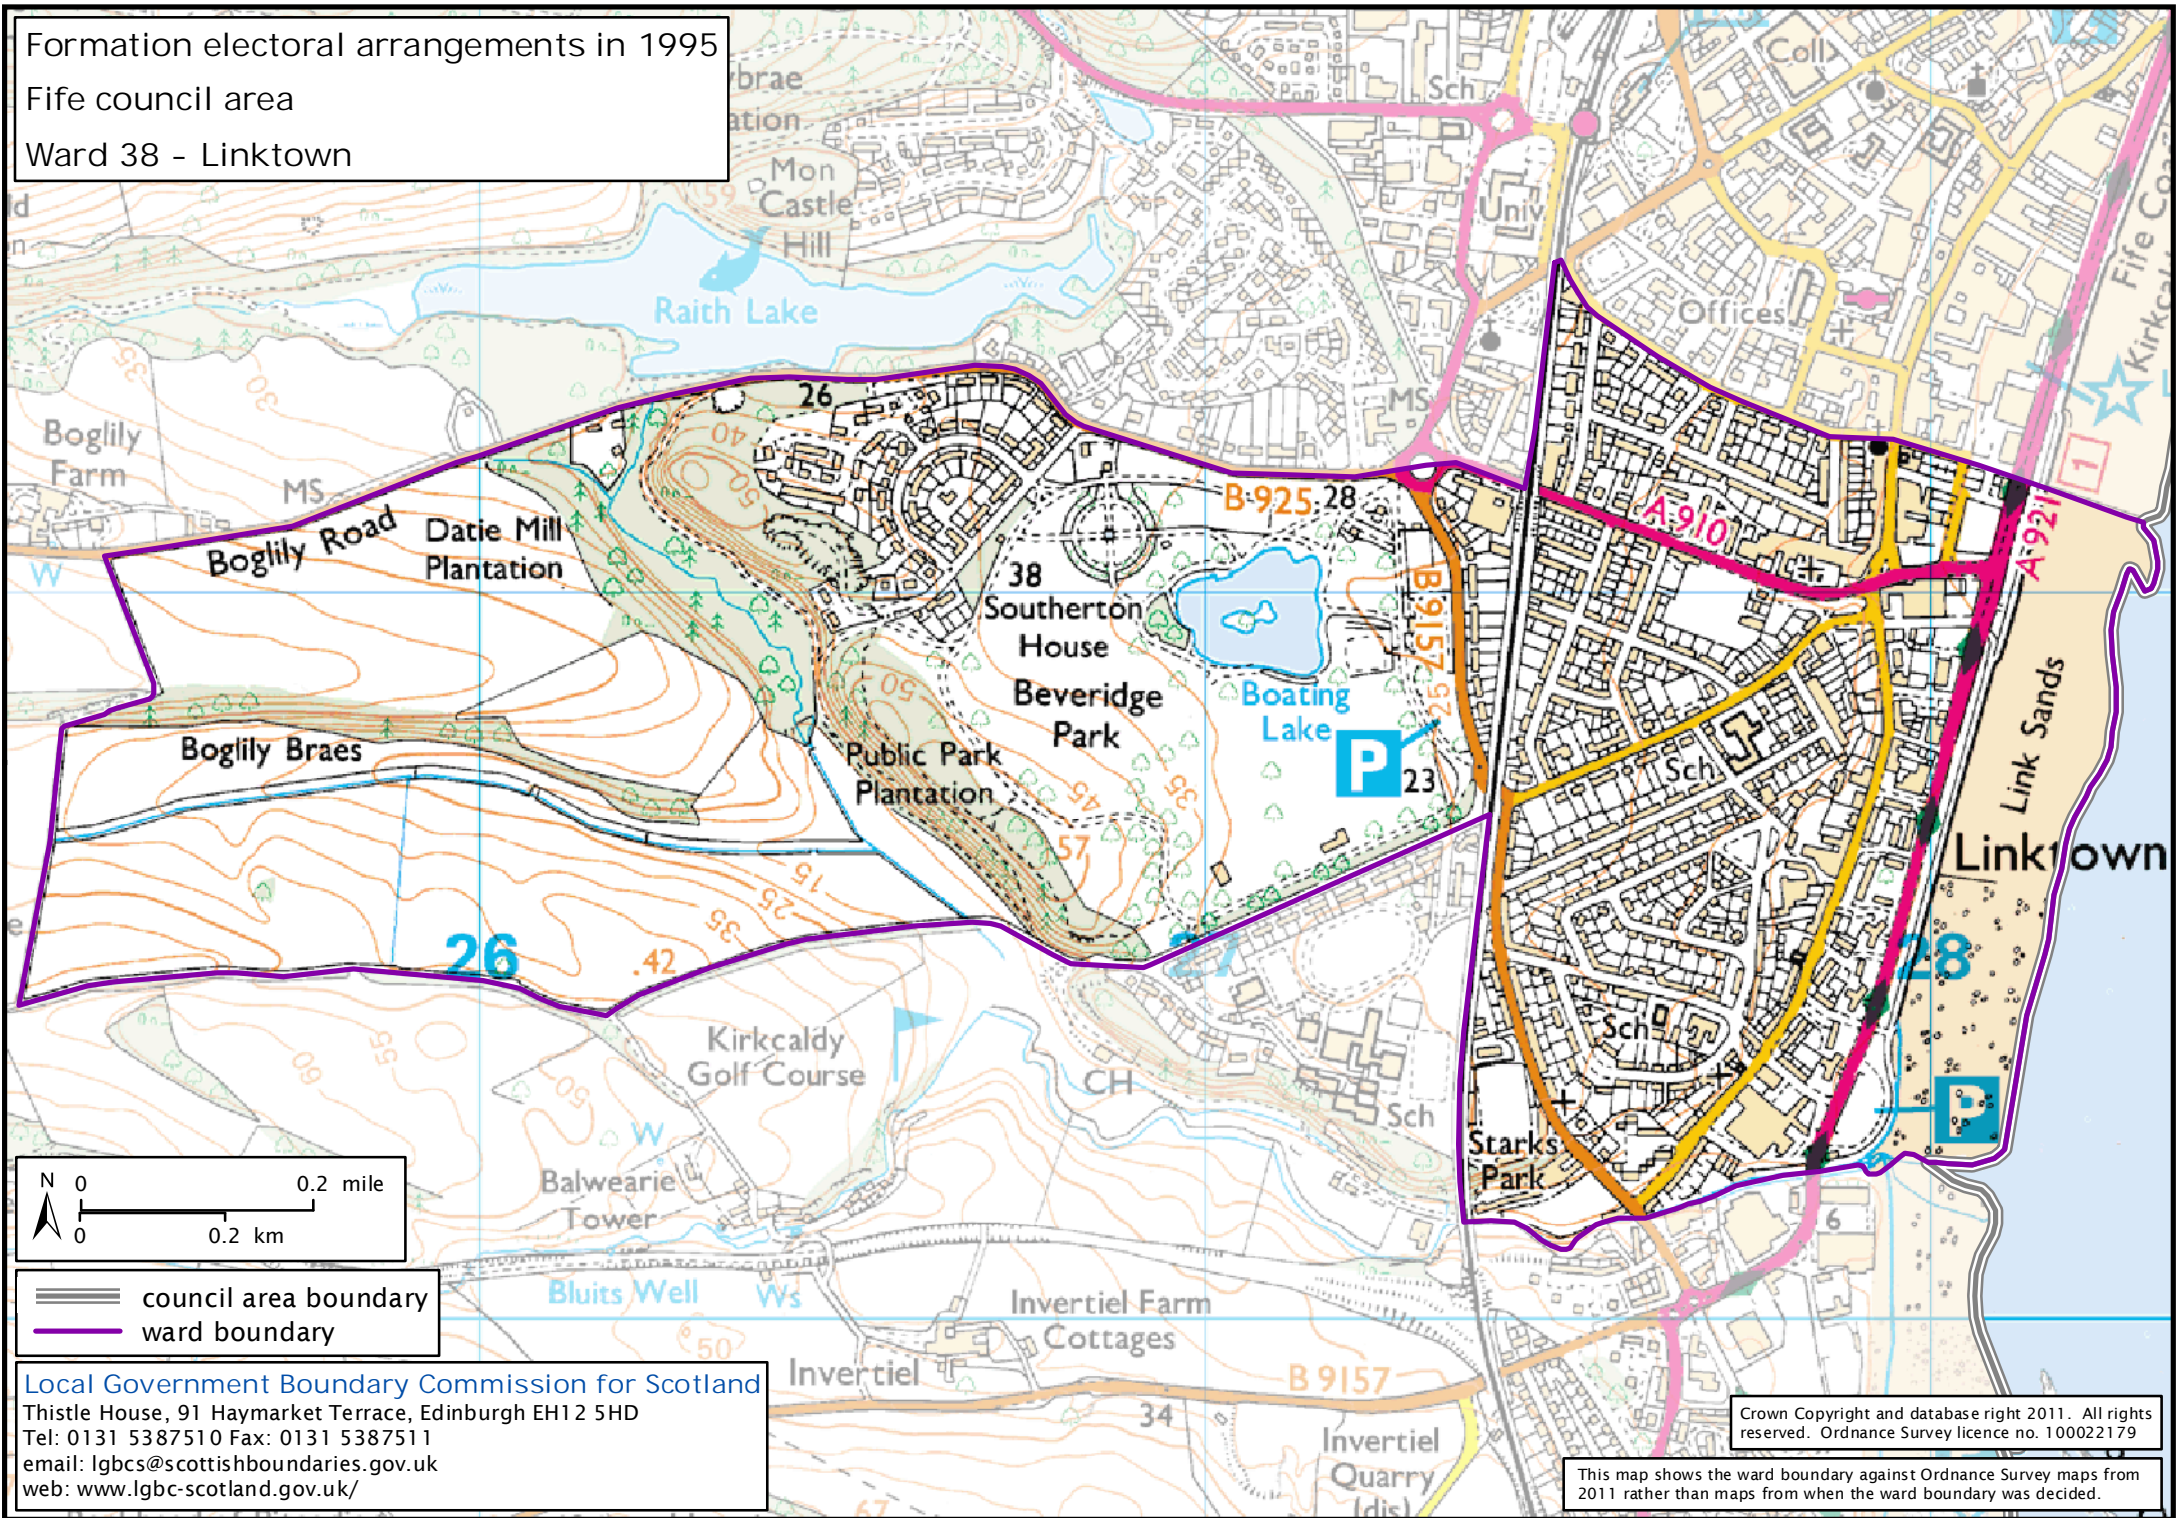

Formation electoral arrangements in 1995

Fife council area

Ward 38 - Linktown

Boglily Farm  
MS  
Boglily Road  
Datie Mill Plantation

Boglily Braes

26

26

38  
Southerton House  
Beveridge Park  
Public Park Plantation

B-925.28

B-9157.92

P 23

A-910

A-921

Kirkcaldy Golf Course

Balwearie Tower

Invertiel Farm Cottages

Crown Copyright and database right 2011. All rights reserved. Ordnance Survey licence no. 100022179

This map shows the ward boundary against Ordnance Survey maps from 2011 rather than maps from when the ward boundary was decided.