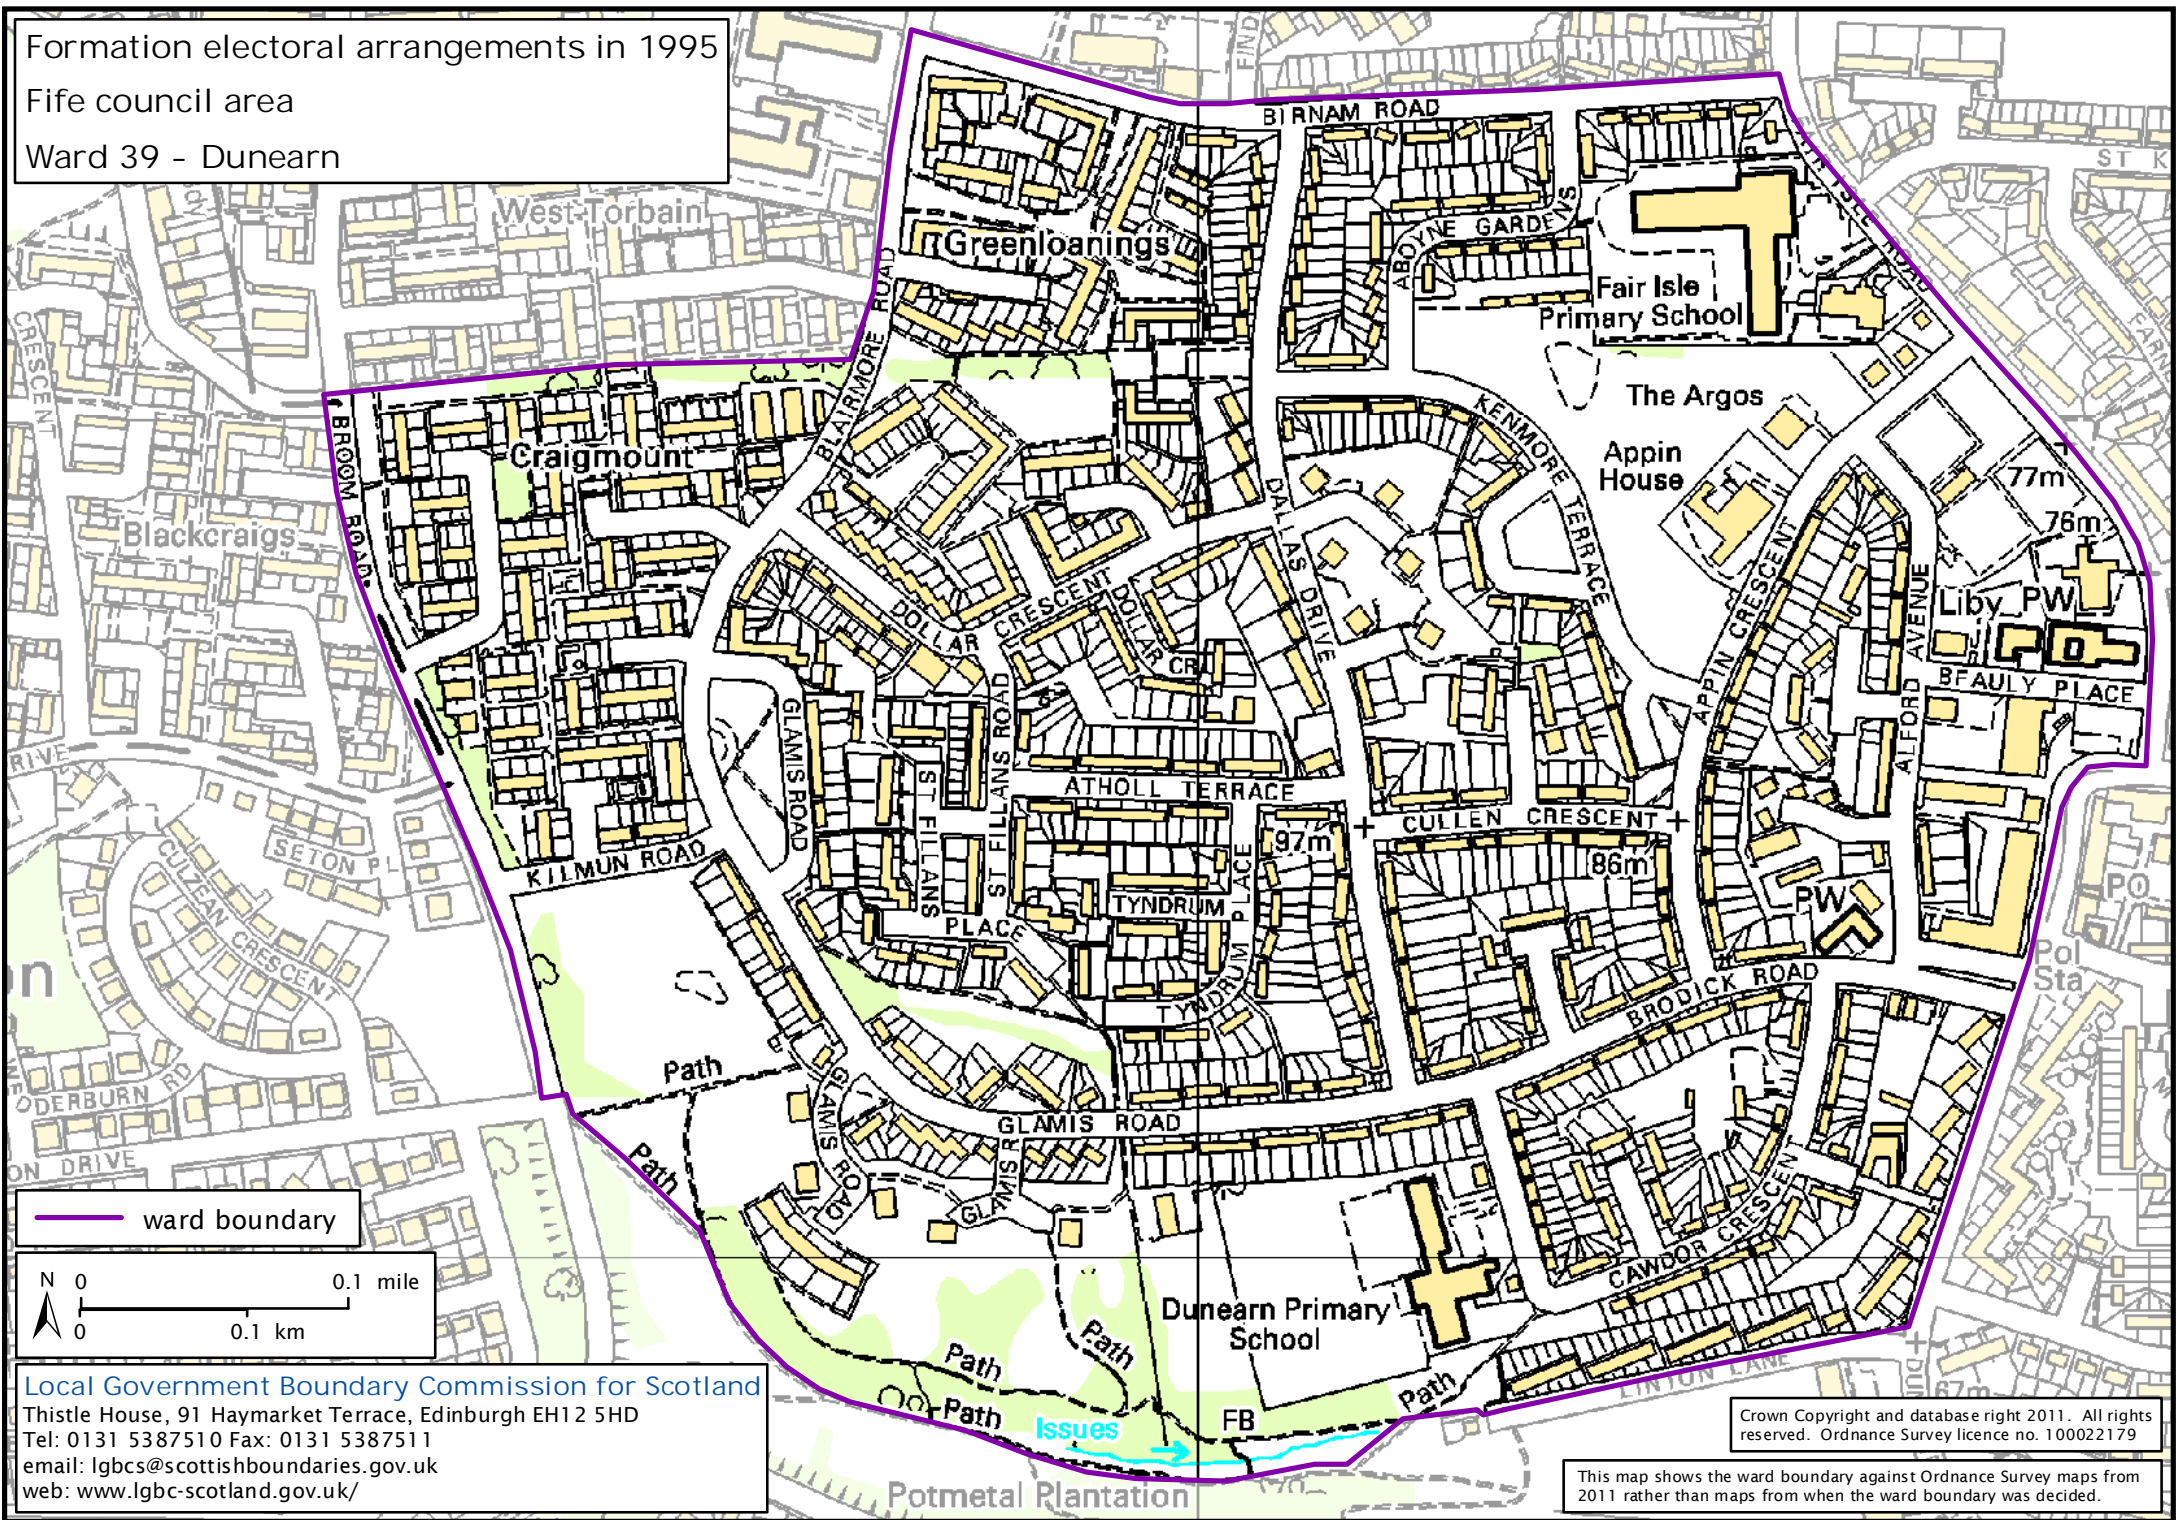

Formation electoral arrangements in 1995

Fife council area

Ward 39 - Dunearn

ward boundary

Local Government Boundary Commission for Scotland
Thistle House, 91 Haymarket Terrace, Edinburgh EH12 5HD
Tel: 0131 5387510 Fax: 0131 5387511
email: lgbc@scottishboundaries.gov.uk
web: www.lgbc-scotland.gov.uk/

Crown Copyright and database right 2011. All rights reserved. Ordnance Survey licence no. 100022179

This map shows the ward boundary against Ordnance Survey maps from 2011 rather than maps from when the ward boundary was decided.