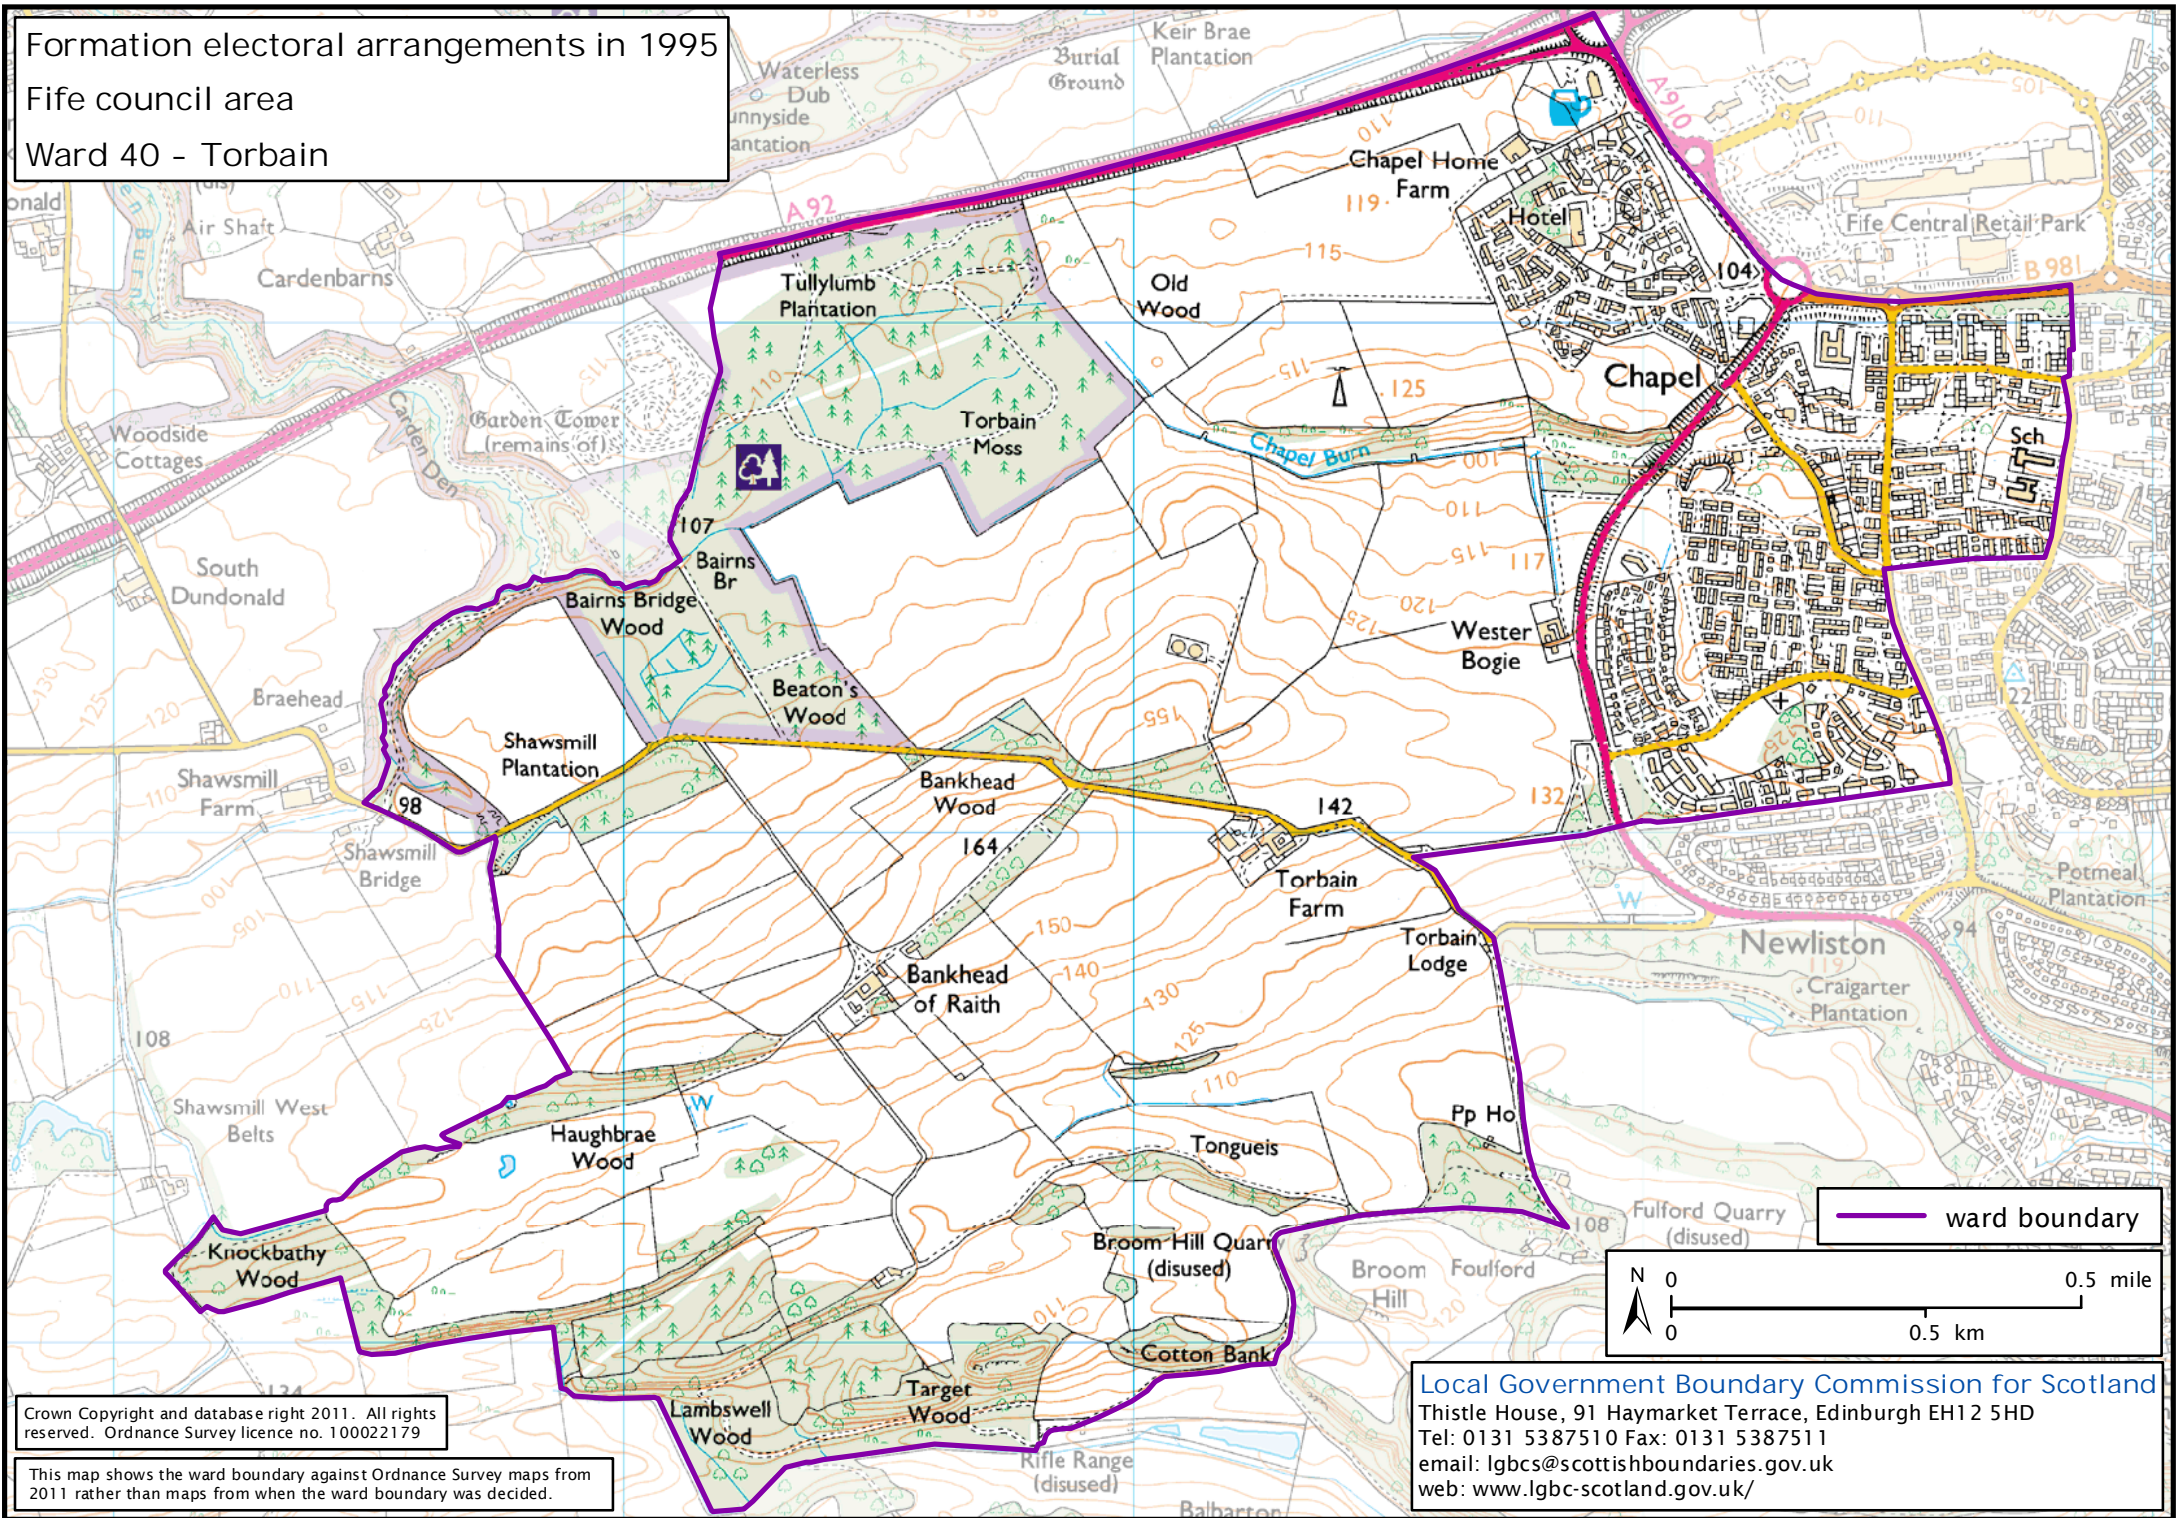

Formation electoral arrangements in 1995

Fife council area

Ward 40 - Torbain

Crown Copyright and database right 2011. All rights reserved. Ordnance Survey licence no. 100022179

This map shows the ward boundary against Ordnance Survey maps from 2011 rather than maps from when the ward boundary was decided.