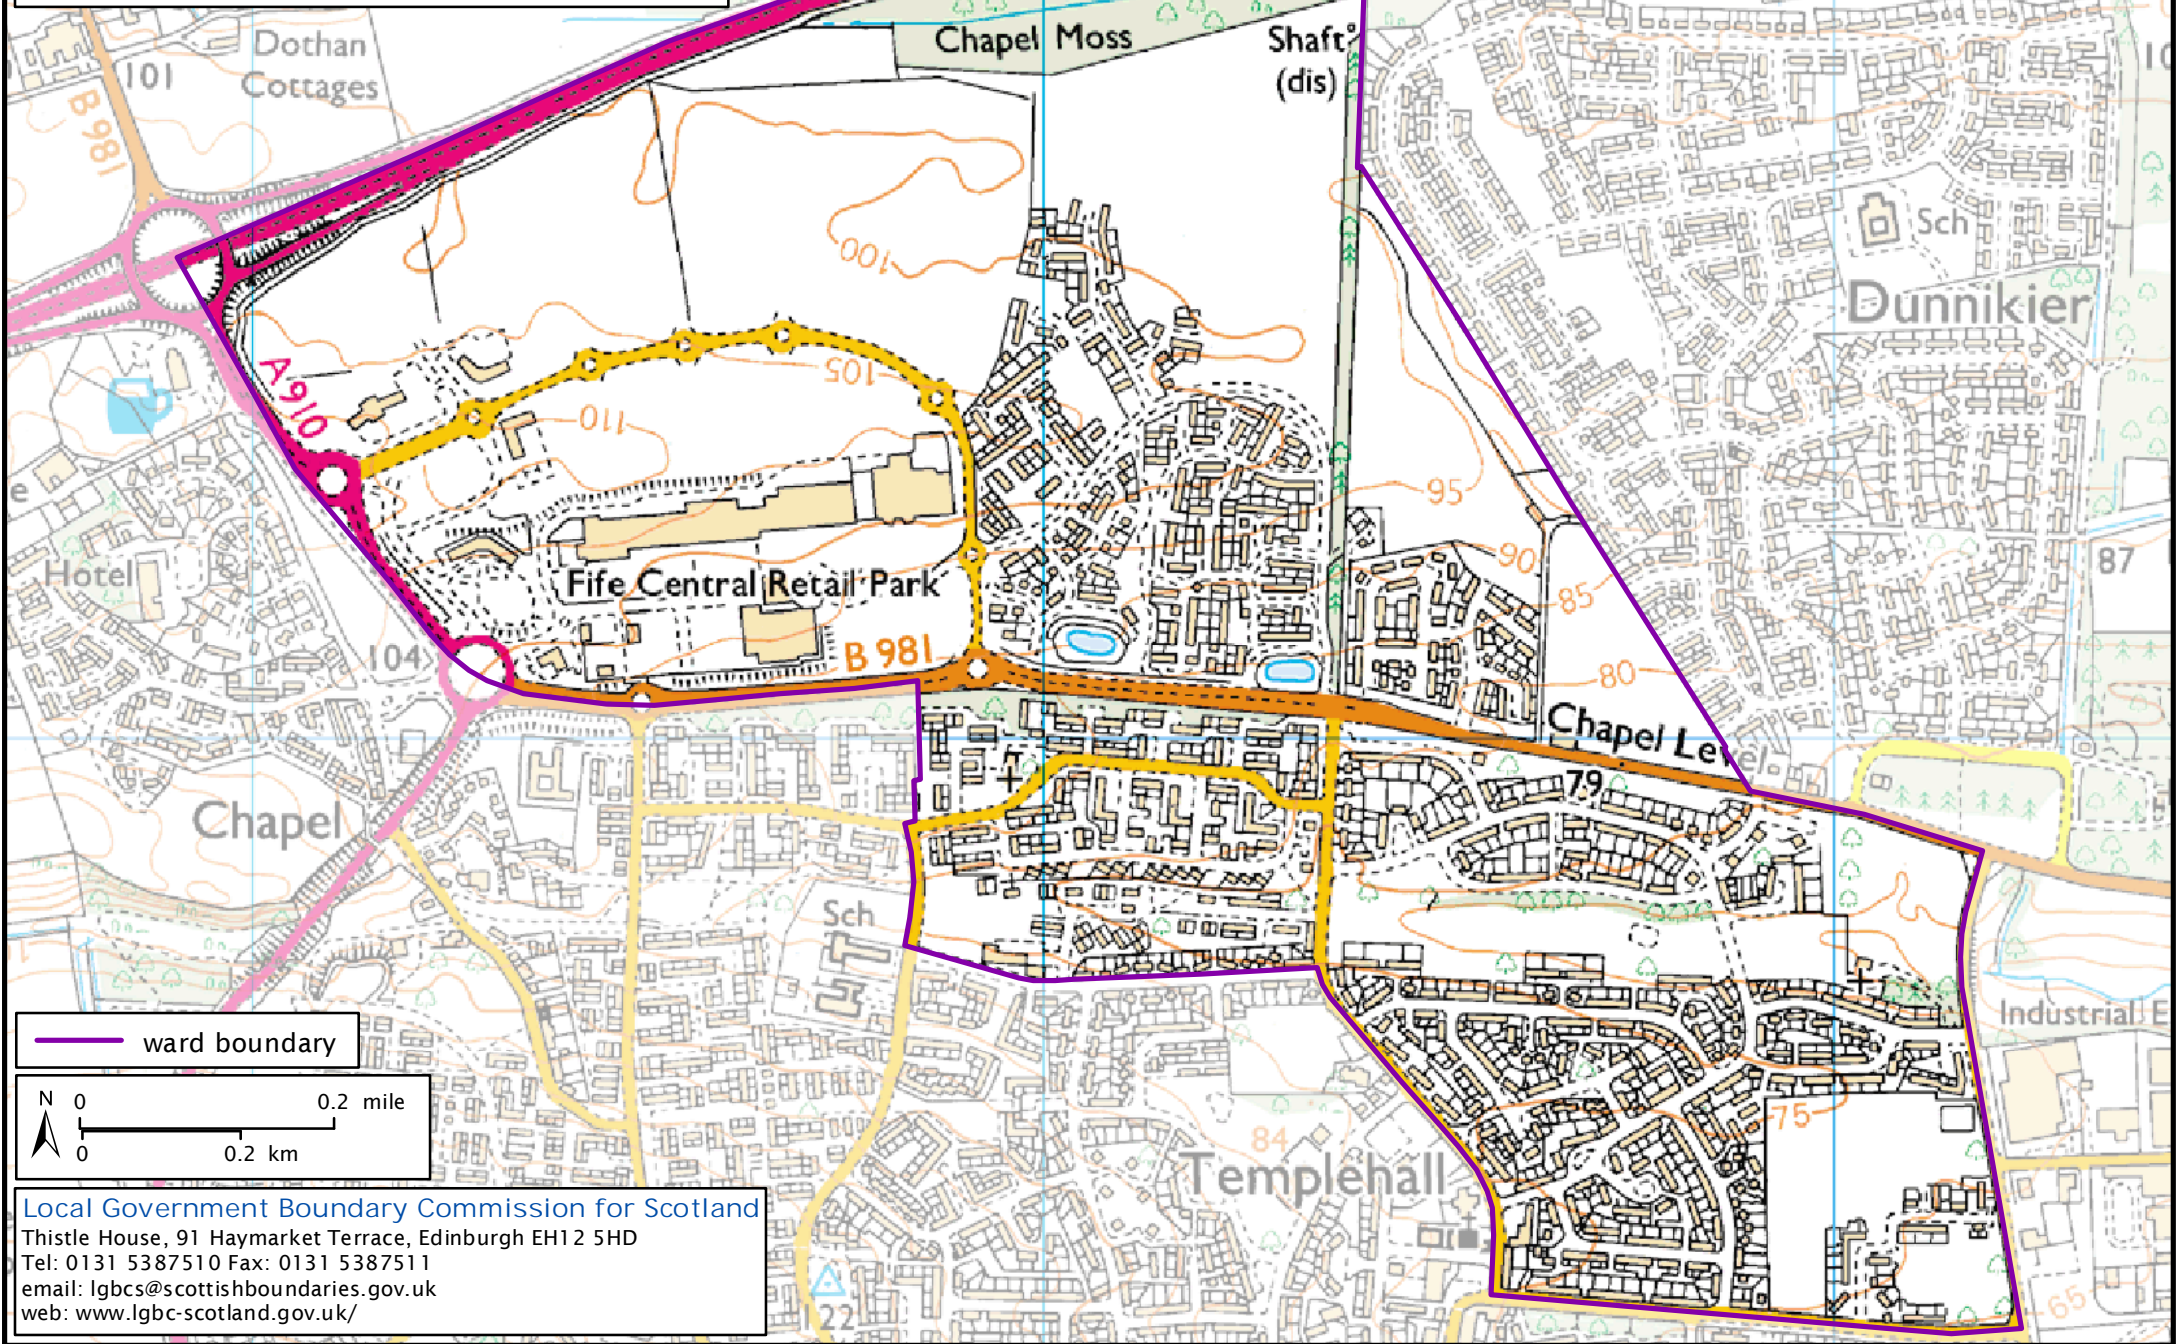

Formation electoral arrangements in 1995

Fife council area

Ward 41 - Fair Isle/ Chapel

This map shows the ward boundary against Ordnance Survey maps from 2011 rather than maps from when the ward boundary was decided.

Crown Copyright and database right 2011. All rights reserved. Ordnance Survey licence no. 100022179

ward boundary

Local Government Boundary Commission for Scotland
Thistle House, 91 Haymarket Terrace, Edinburgh EH12 5HD
Tel: 0131 5387510 Fax: 0131 5387511
email: lgbc@scottishboundaries.gov.uk
web: www.lgbc-scotland.gov.uk/