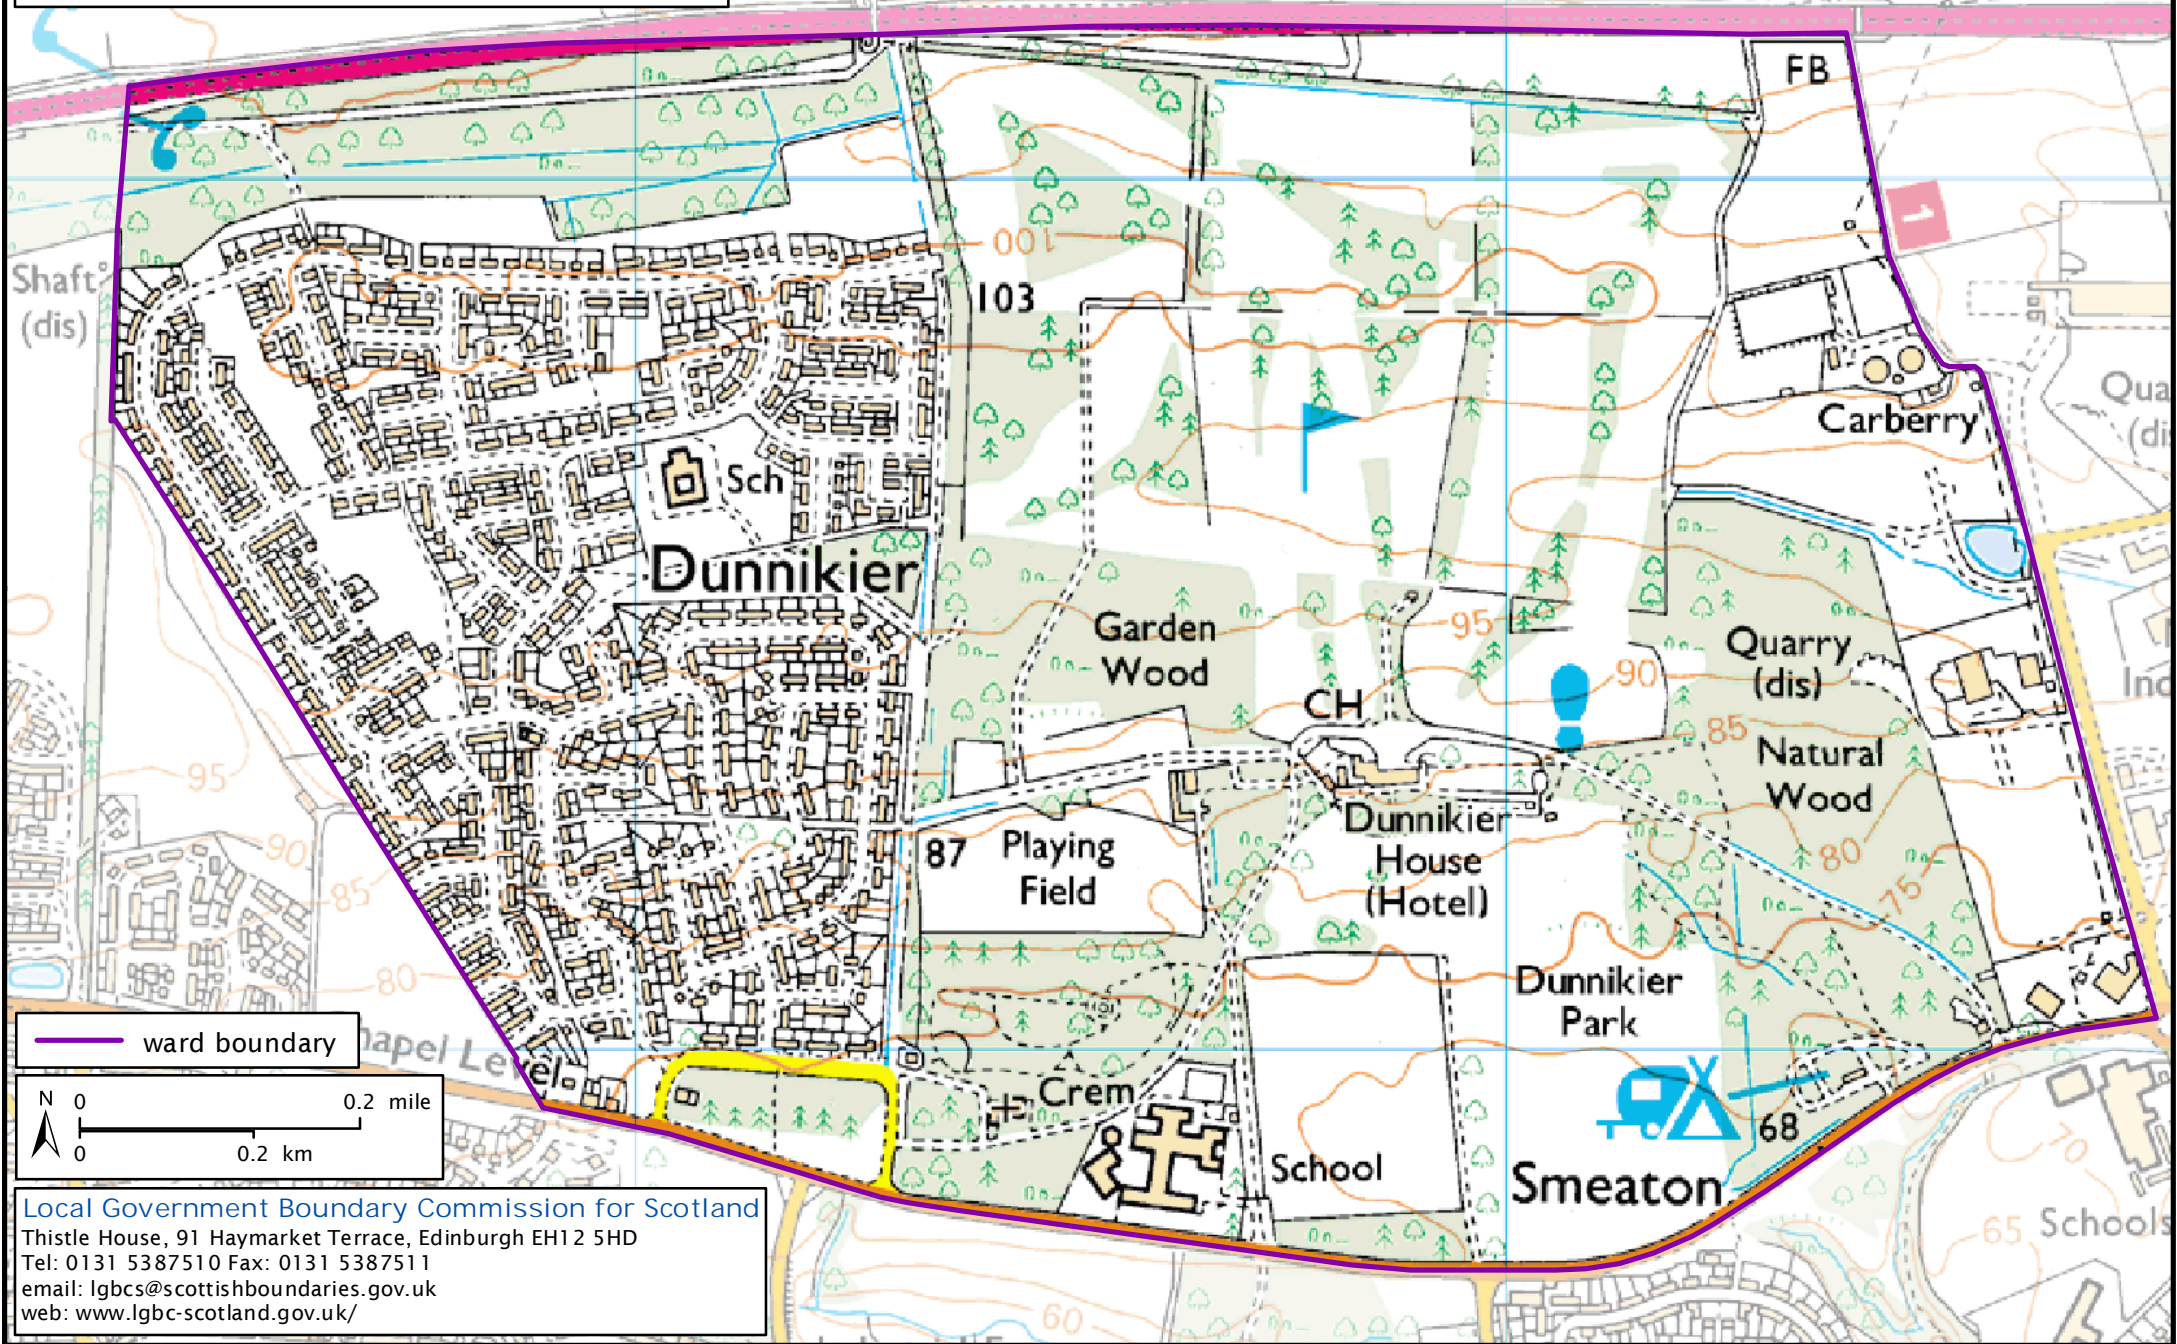

Formation electoral arrangements in 1995

Fife council area

Ward 42 - Dunnikier

This map shows the ward boundary against Ordnance Survey maps from 2011 rather than maps from when the ward boundary was decided.

Crown Copyright and database right 2011. All rights reserved. Ordnance Survey licence no. 100022179

ward boundary

Local Government Boundary Commission for Scotland  
Thistle House, 91 Haymarket Terrace, Edinburgh EH12 5HD  
Tel: 0131 5387510 Fax: 0131 5387511  
email: lgbc@scottishboundaries.gov.uk  
web: www.lgbc-scotland.gov.uk/