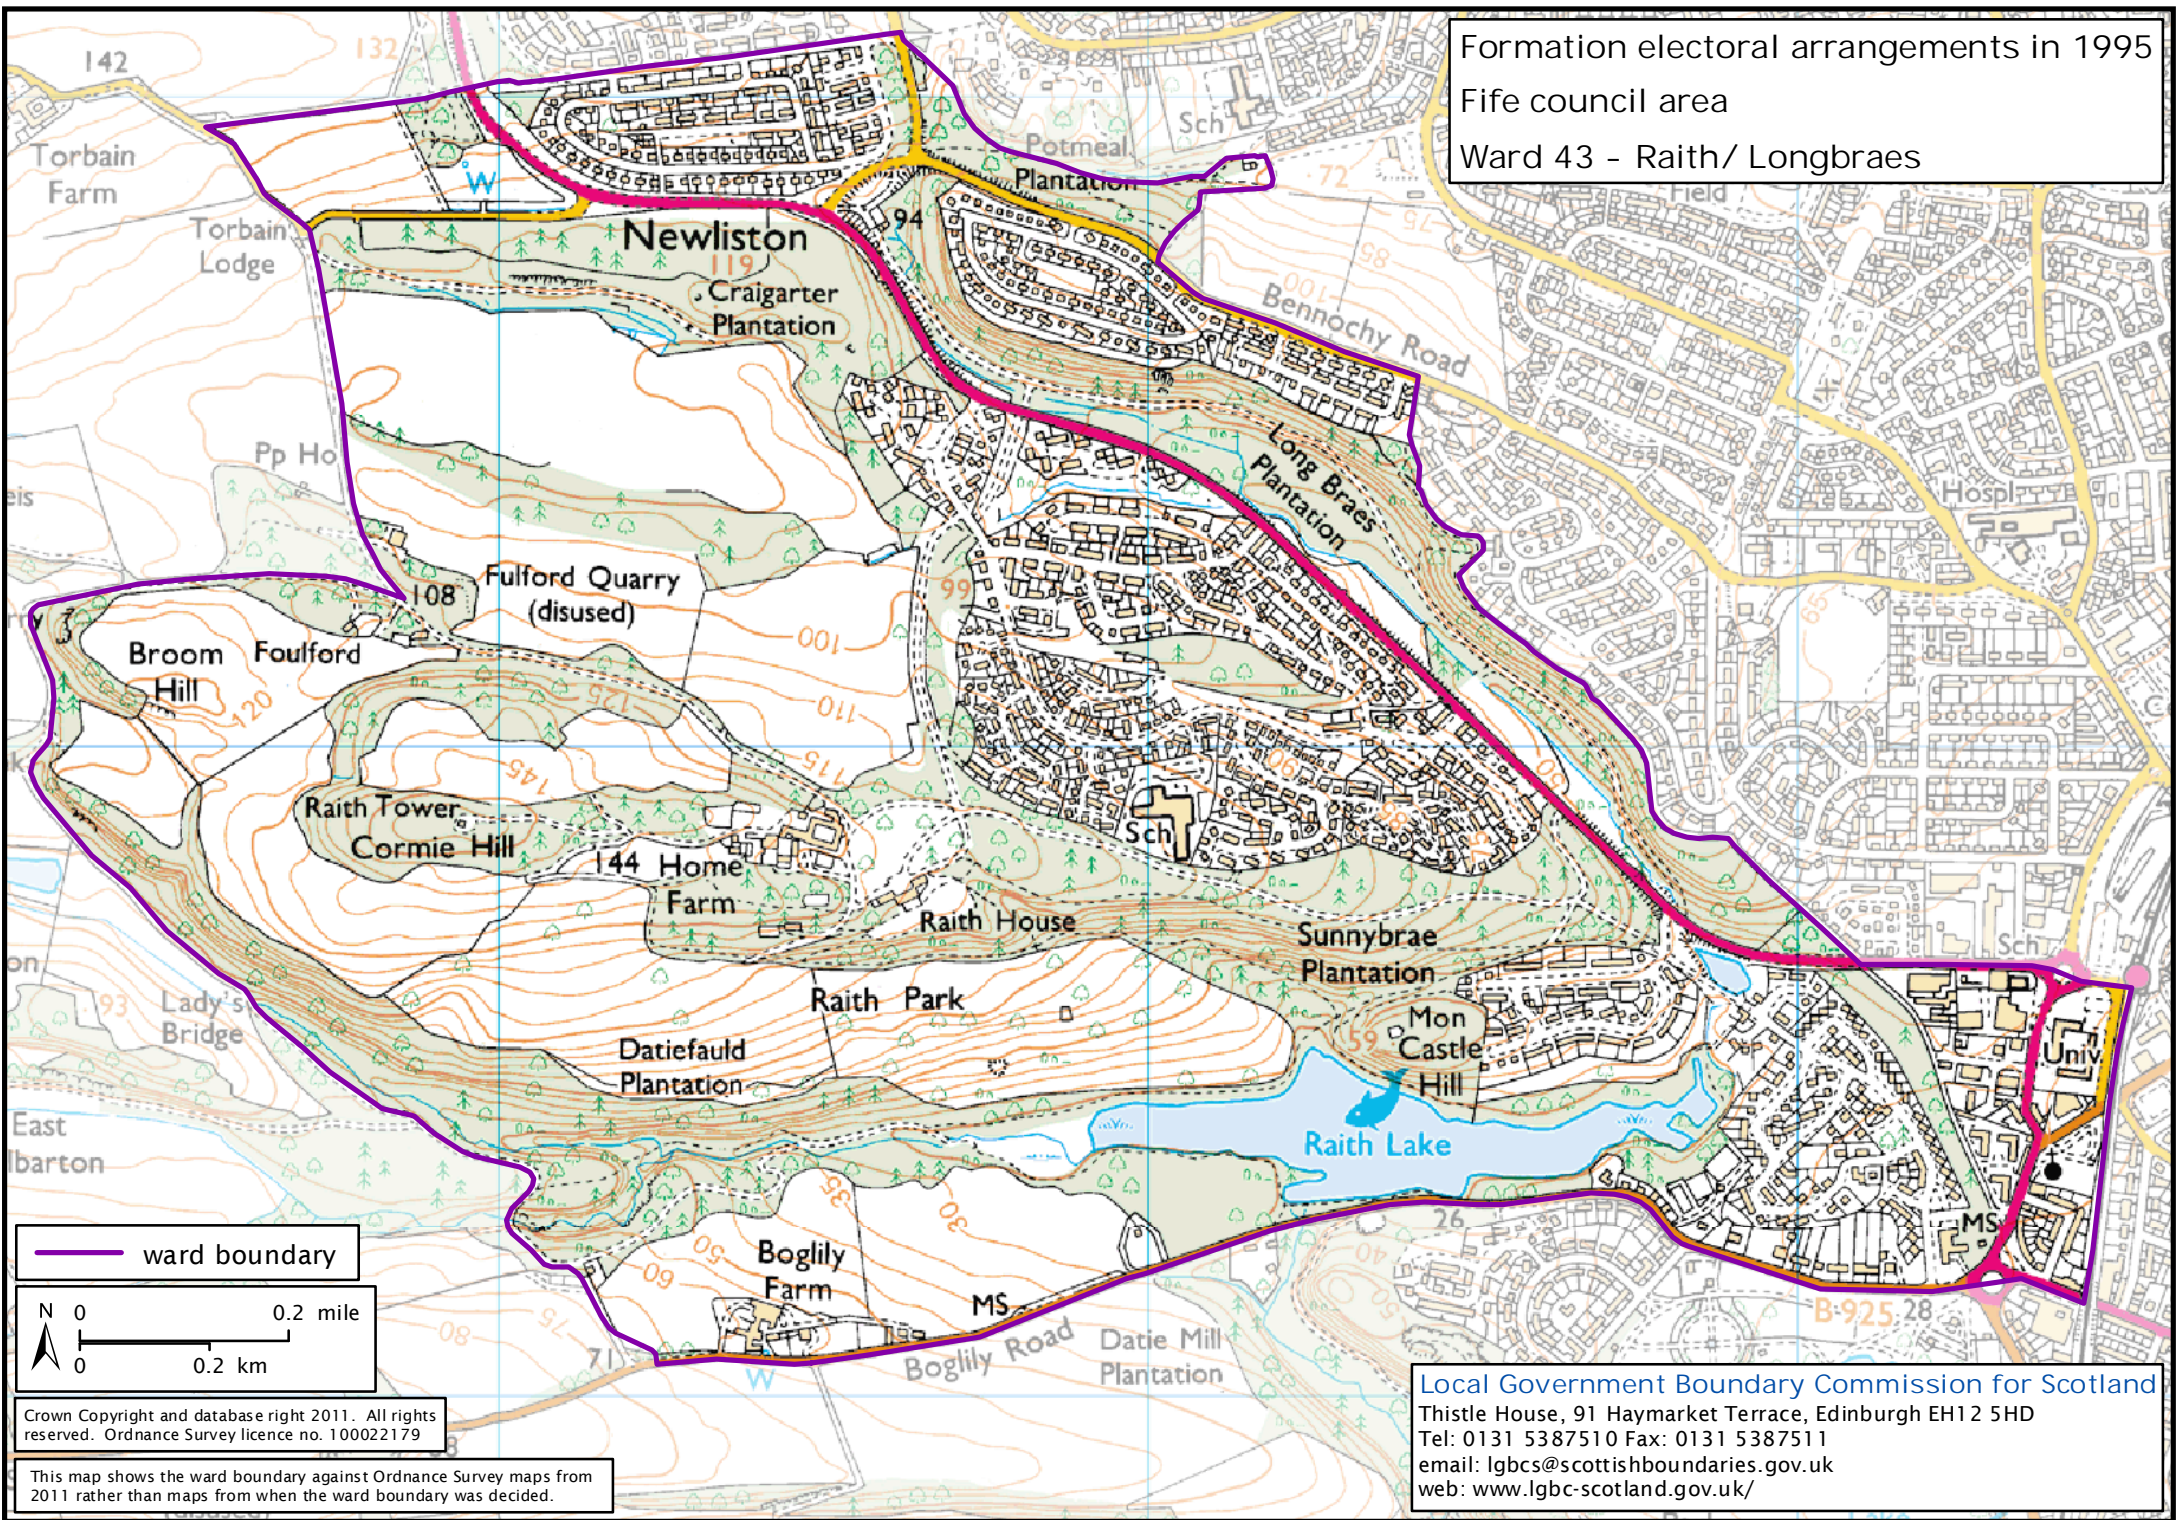

Formation electoral arrangements in 1995
 Fife council area
 Ward 43 - Raith/ Longbraes

— ward boundary

N 0 0.2 mile
 0 0.2 km

Crown Copyright and database right 2011. All rights reserved. Ordnance Survey licence no. 100022179

This map shows the ward boundary against Ordnance Survey maps from 2011 rather than maps from when the ward boundary was decided.

Local Government Boundary Commission for Scotland
 Thistle House, 91 Haymarket Terrace, Edinburgh EH12 5HD
 Tel: 0131 5387510 Fax: 0131 5387511
 email: lgbc@scottishboundaries.gov.uk
 web: www.lgbc-scotland.gov.uk/