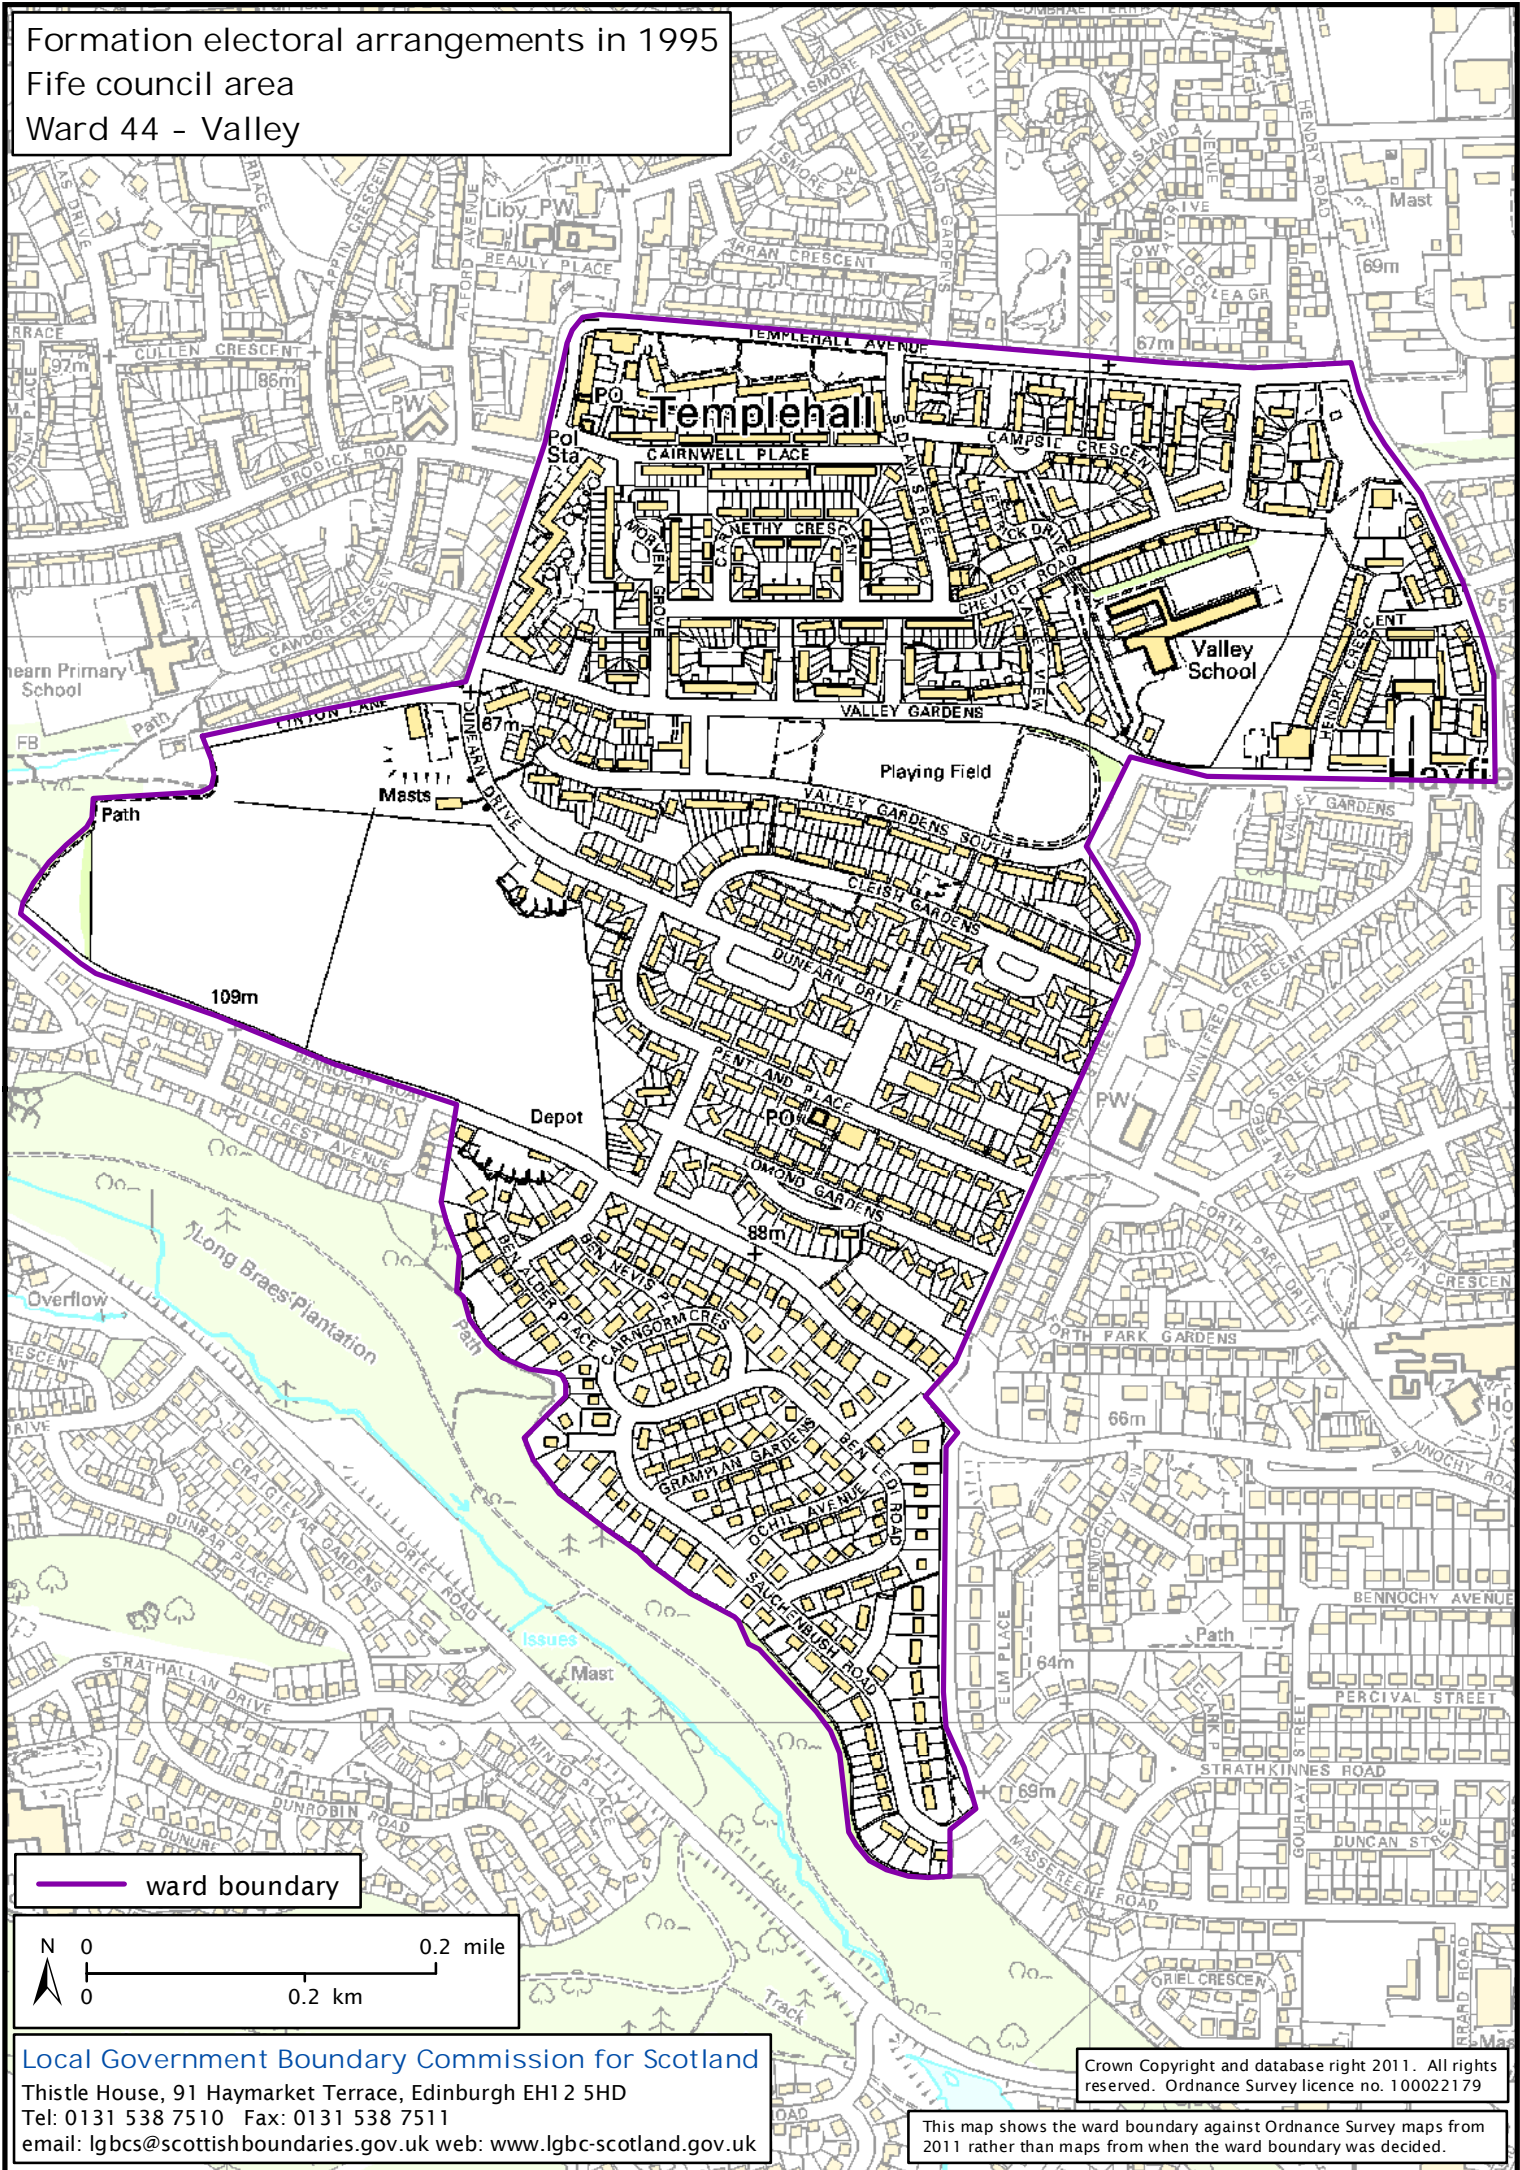

Formation electoral arrangements in 1995

Fife council area

Ward 44 - Valley

Local Government Boundary Commission for Scotland

Thistle House, 91 Haymarket Terrace, Edinburgh EH12 5HD

Tel: 0131 538 7510 Fax: 0131 538 7511

email: lgbc@scottishboundaries.gov.uk web: www.lgbc-scotland.gov.uk

Crown Copyright and database right 2011. All rights reserved. Ordnance Survey licence no. 100022179

This map shows the ward boundary against Ordnance Survey maps from 2011 rather than maps from when the ward boundary was decided.