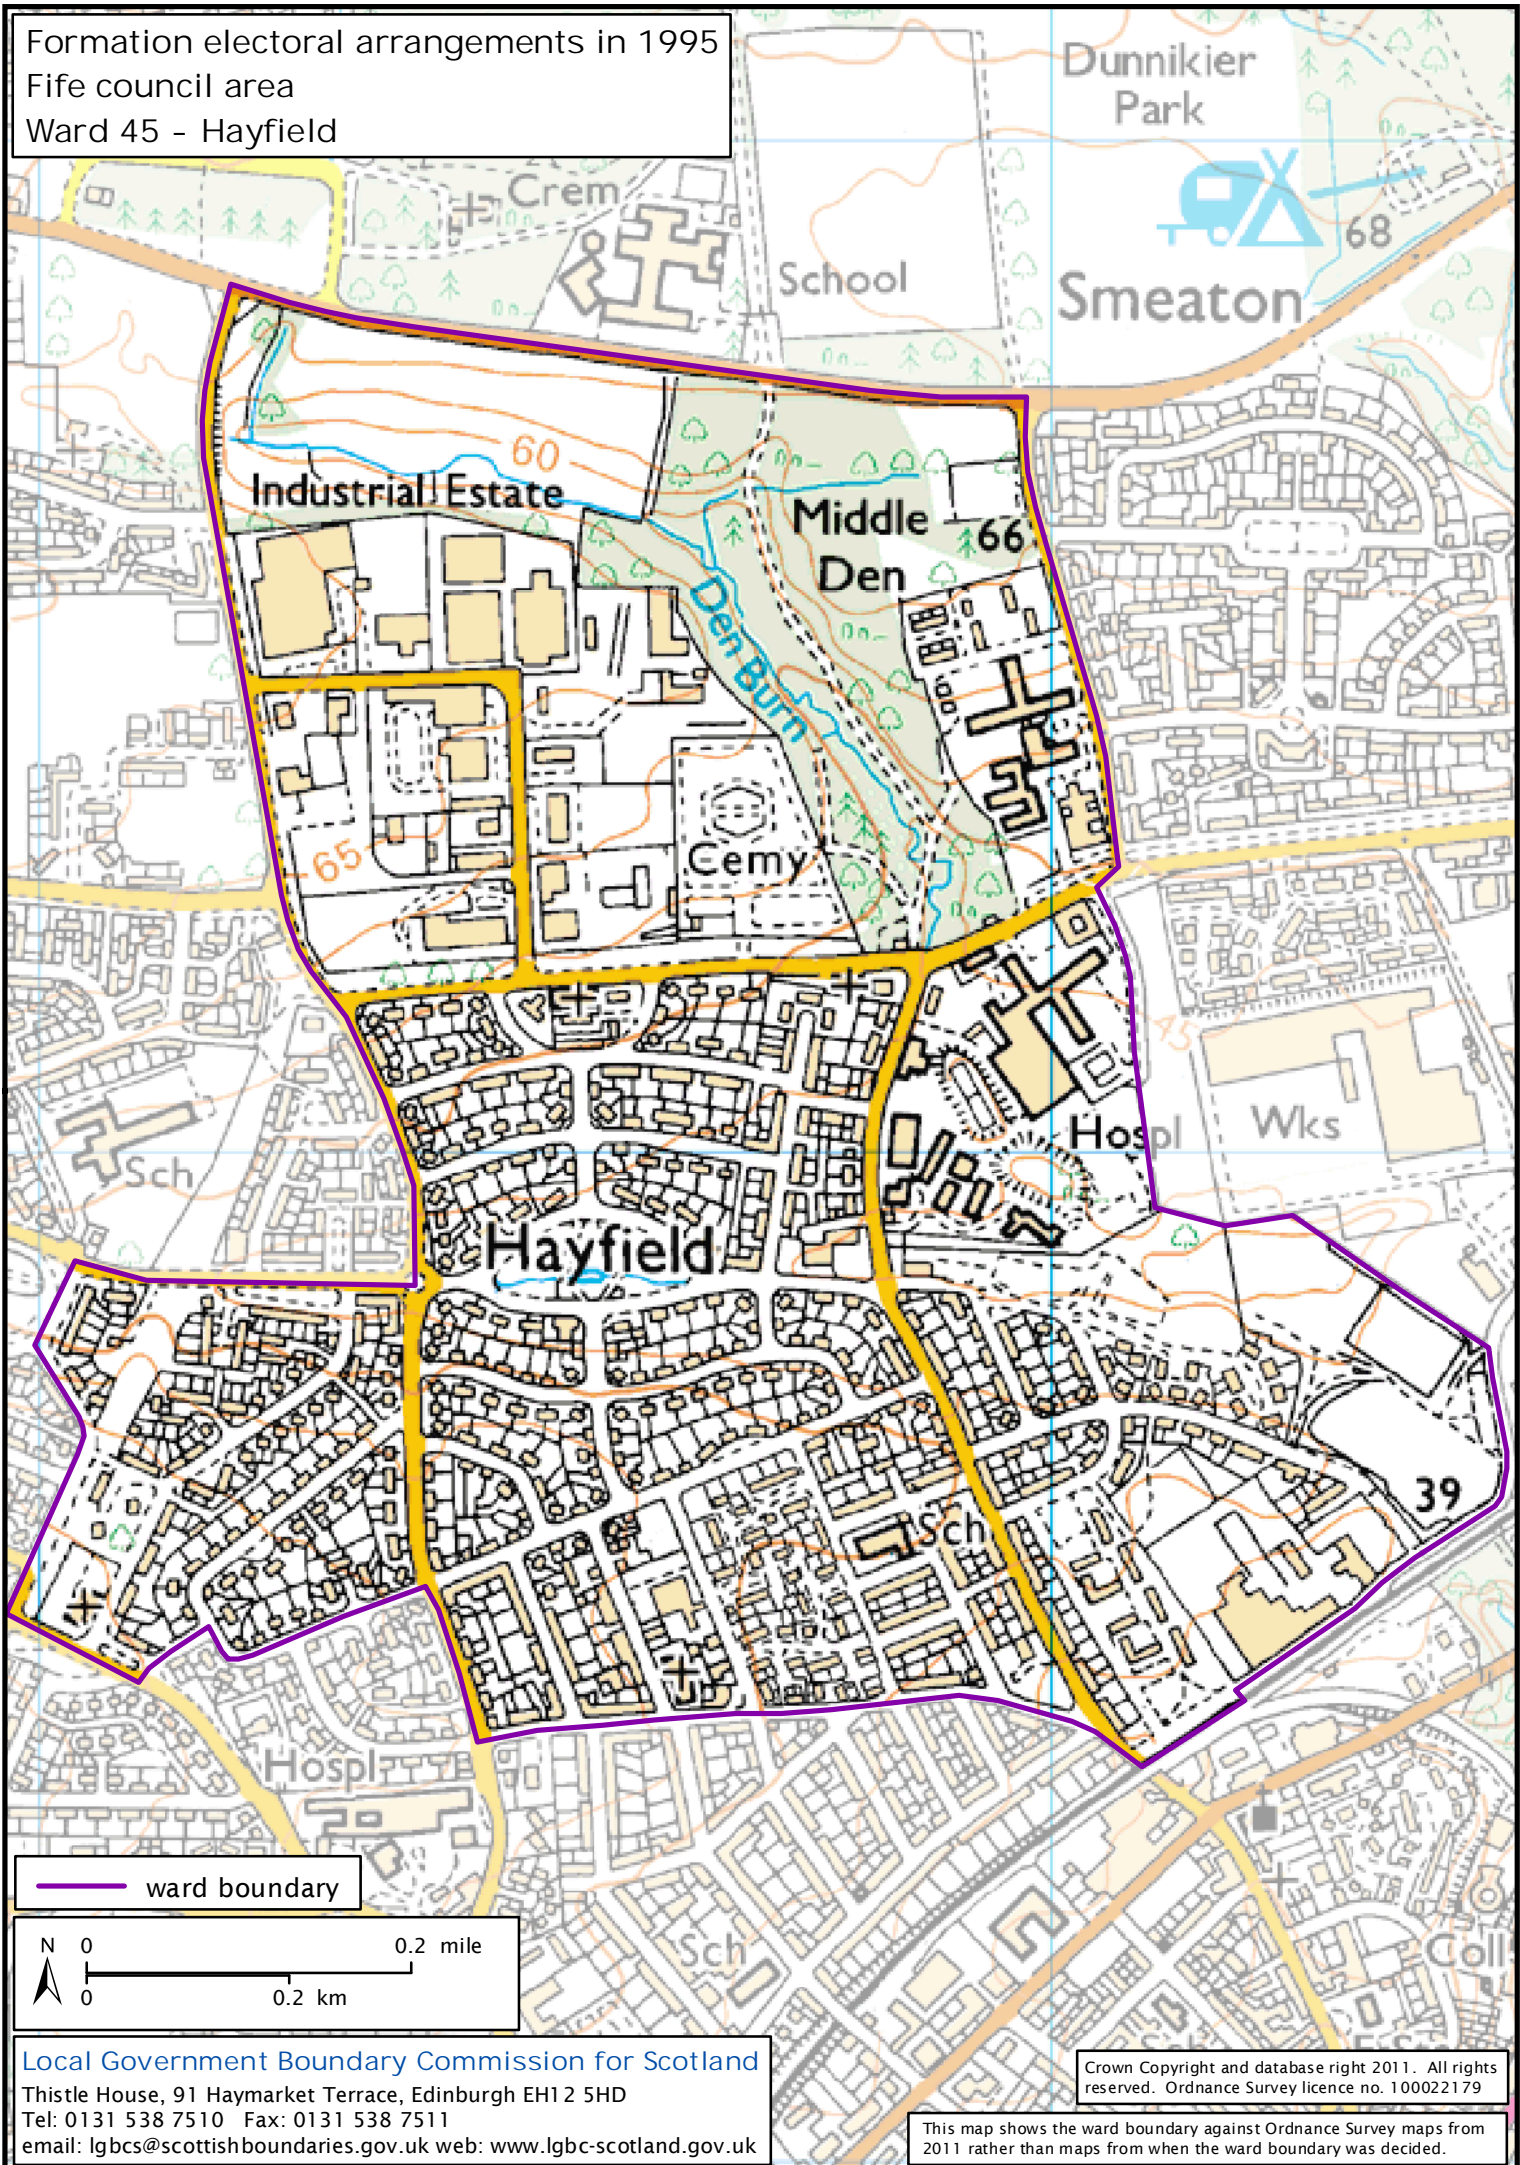

Formation electoral arrangements in 1995
Fife council area
Ward 45 - Hayfield

Local Government Boundary Commission for Scotland
Thistle House, 91 Haymarket Terrace, Edinburgh EH12 5HD
Tel: 0131 538 7510 Fax: 0131 538 7511
email: lgbc@scottishboundaries.gov.uk web: www.lgbc-scotland.gov.uk

Crown Copyright and database right 2011. All rights reserved. Ordnance Survey licence no. 100022179

This map shows the ward boundary against Ordnance Survey maps from 2011 rather than maps from when the ward boundary was decided.