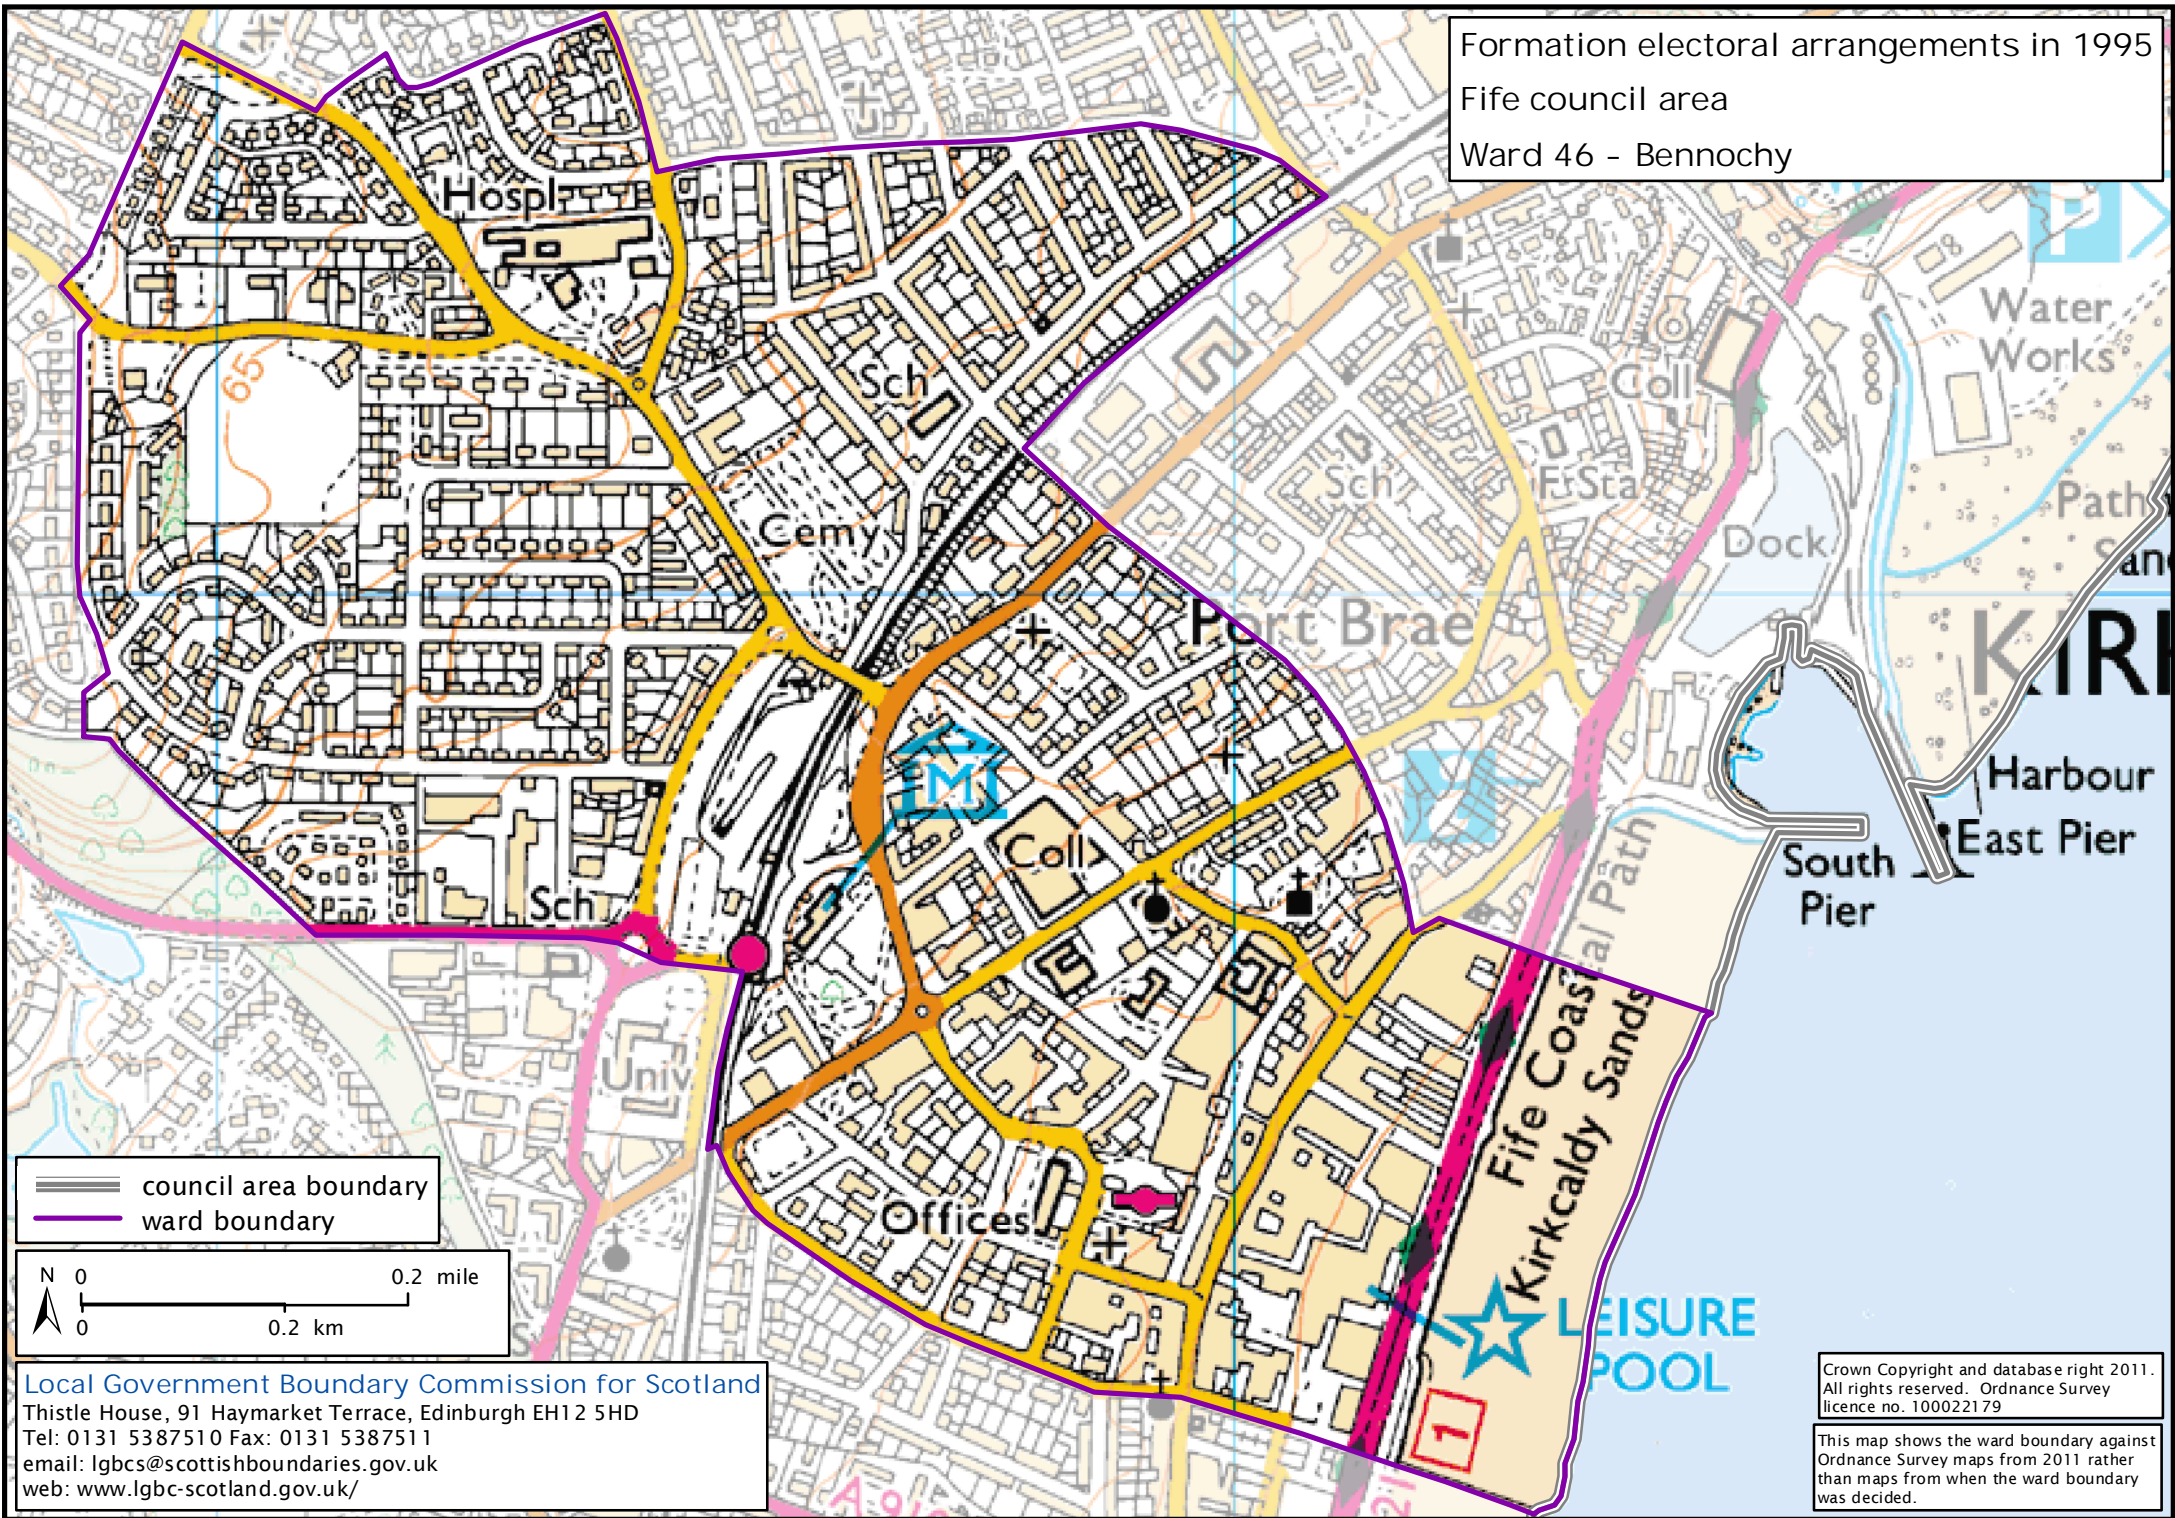

Formation electoral arrangements in 1995  
Fife council area  
Ward 46 - Bennoch

— council area boundary  
— ward boundary

Local Government Boundary Commission for Scotland  
Thistle House, 91 Haymarket Terrace, Edinburgh EH12 5HD  
Tel: 0131 5387510 Fax: 0131 5387511  
email: lgbc@scottishboundaries.gov.uk  
web: www.lgbc-scotland.gov.uk/

Crown Copyright and database right 2011.  
All rights reserved. Ordnance Survey  
licence no. 100022179

This map shows the ward boundary against  
Ordnance Survey maps from 2011 rather  
than maps from when the ward boundary  
was decided.