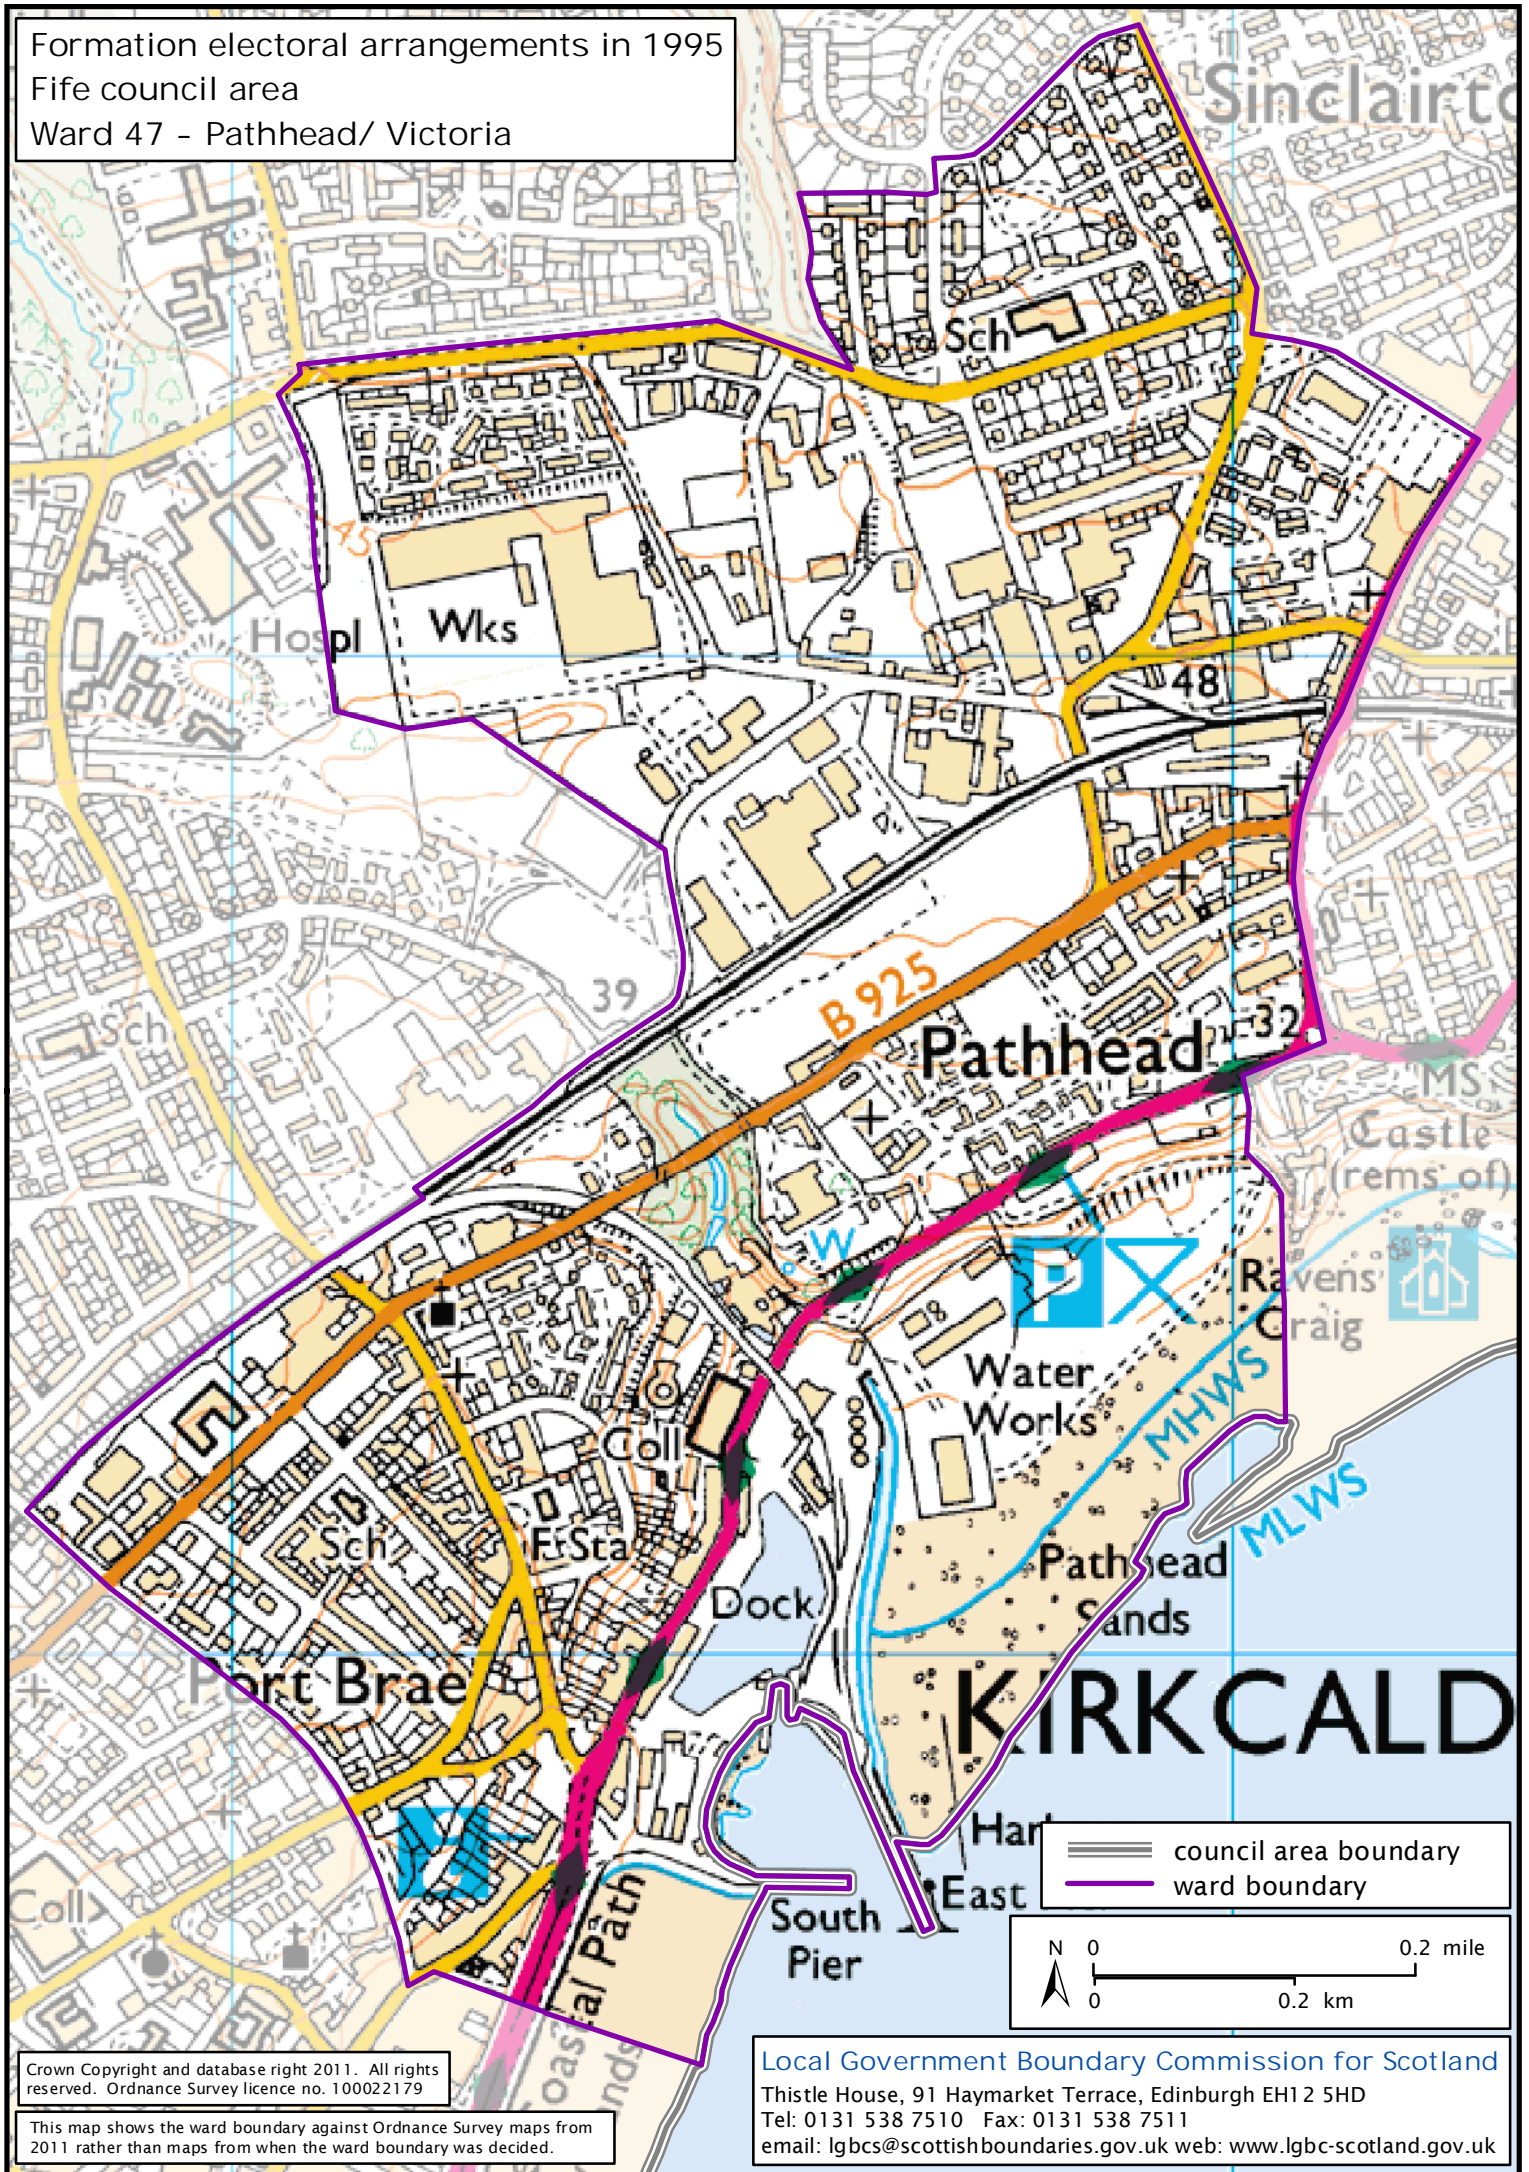

Formation electoral arrangements in 1995

Fife council area

Ward 47 - Pathhead/ Victoria

Crown Copyright and database right 2011. All rights reserved. Ordnance Survey licence no. 100022179

This map shows the ward boundary against Ordnance Survey maps from 2011 rather than maps from when the ward boundary was decided.