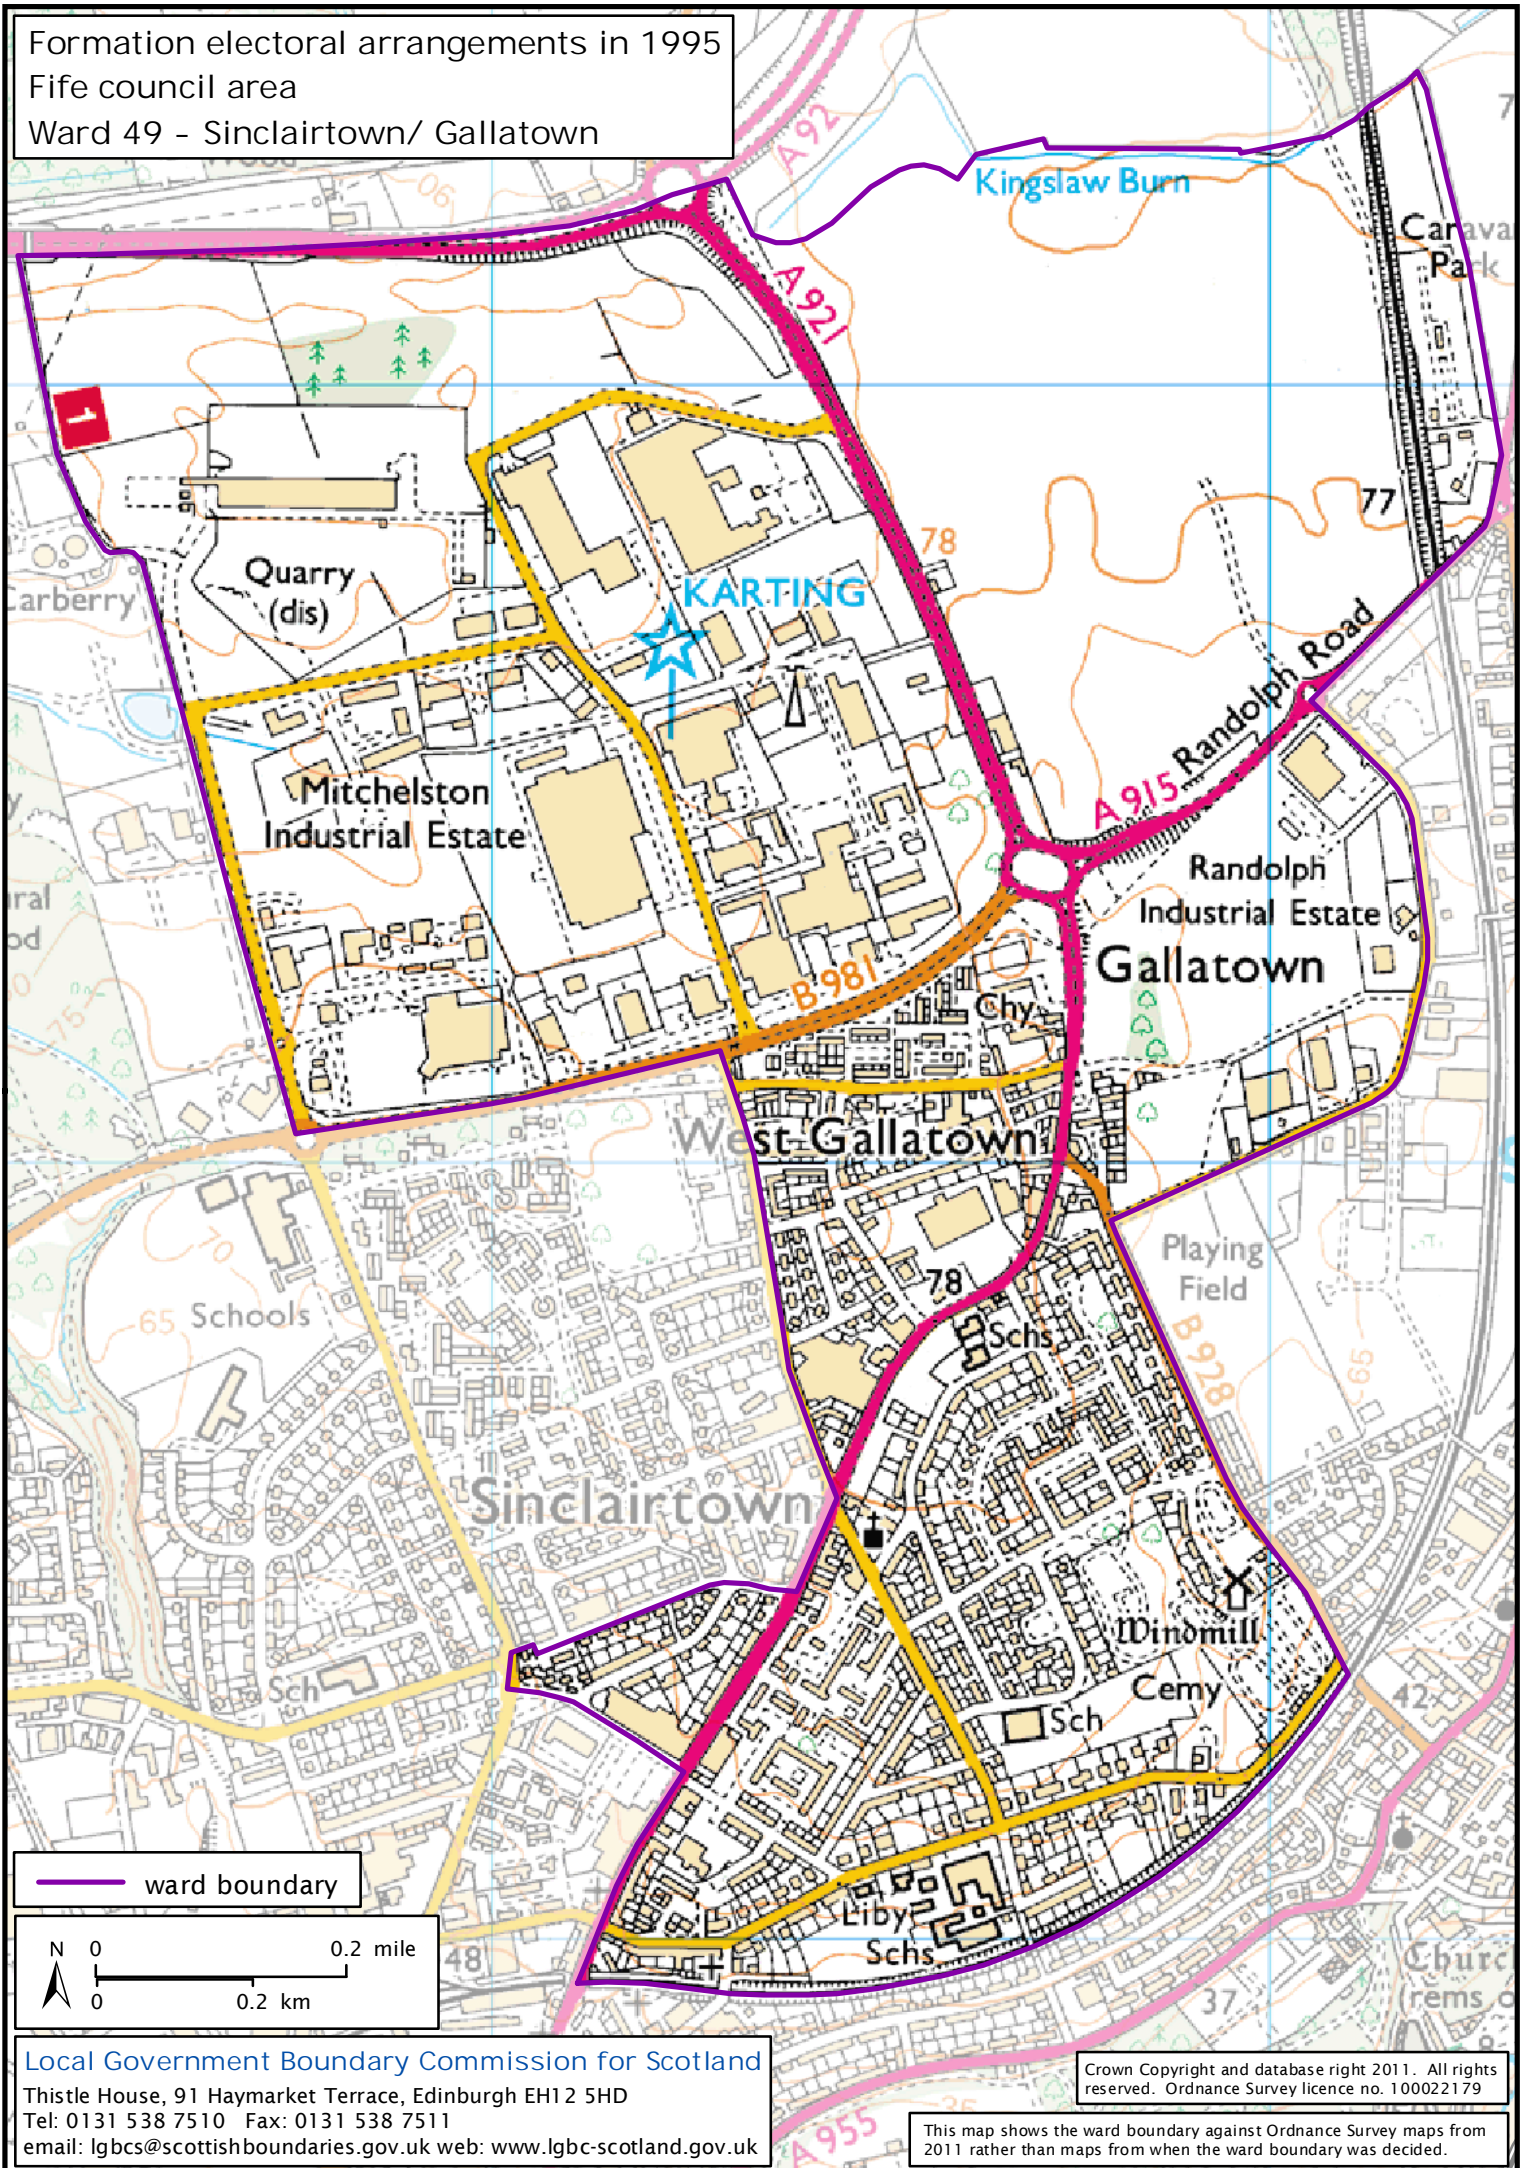

Formation electoral arrangements in 1995  
Fife council area  
Ward 49 - Sinclairtown/ Gallatown

ward boundary

Local Government Boundary Commission for Scotland  
Thistle House, 91 Haymarket Terrace, Edinburgh EH12 5HD  
Tel: 0131 538 7510 Fax: 0131 538 7511  
email: lgbc@scottishboundaries.gov.uk web: www.lgbc-scotland.gov.uk

Crown Copyright and database right 2011. All rights reserved. Ordnance Survey licence no. 100022179

This map shows the ward boundary against Ordnance Survey maps from 2011 rather than maps from when the ward boundary was decided.