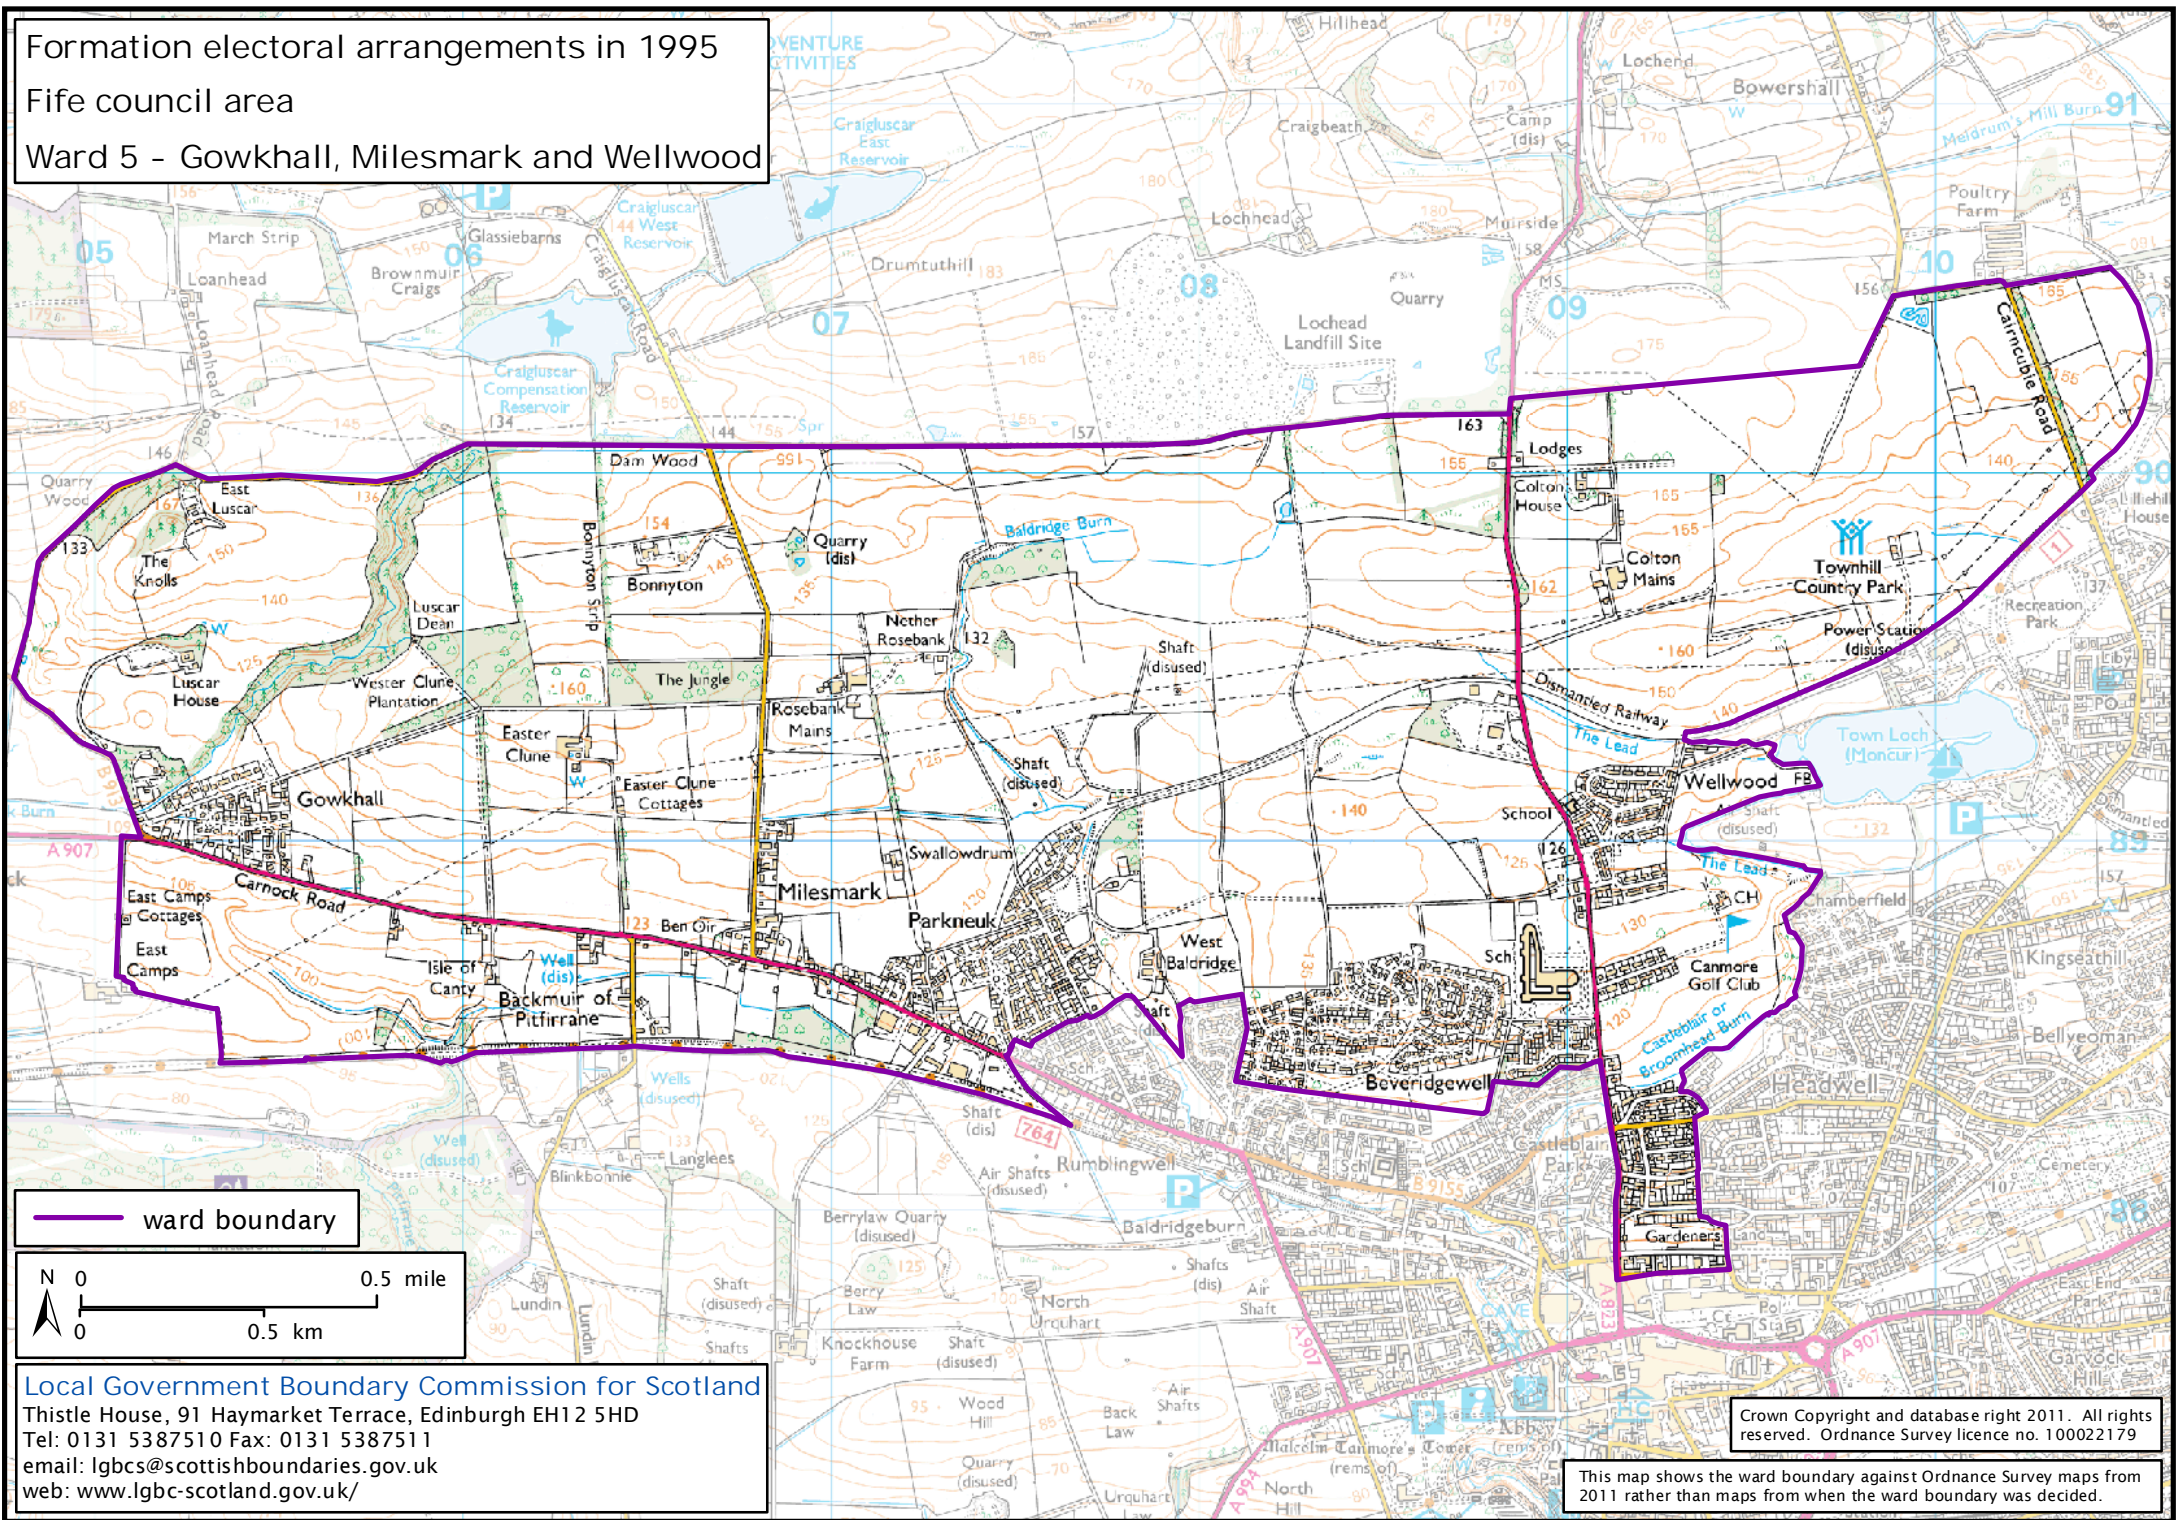

Formation electoral arrangements in 1995  
 Fife council area  
 Ward 5 - Gowkhal, Milesmark and Wellwood

— ward boundary

Local Government Boundary Commission for Scotland  
 Thistle House, 91 Haymarket Terrace, Edinburgh EH12 5HD  
 Tel: 0131 5387510 Fax: 0131 5387511  
 email: lgbc@scottishboundaries.gov.uk  
 web: www.lgbc-scotland.gov.uk/

Crown Copyright and database right 2011. All rights reserved. Ordnance Survey licence no. 100022179

This map shows the ward boundary against Ordnance Survey maps from 2011 rather than maps from when the ward boundary was decided.