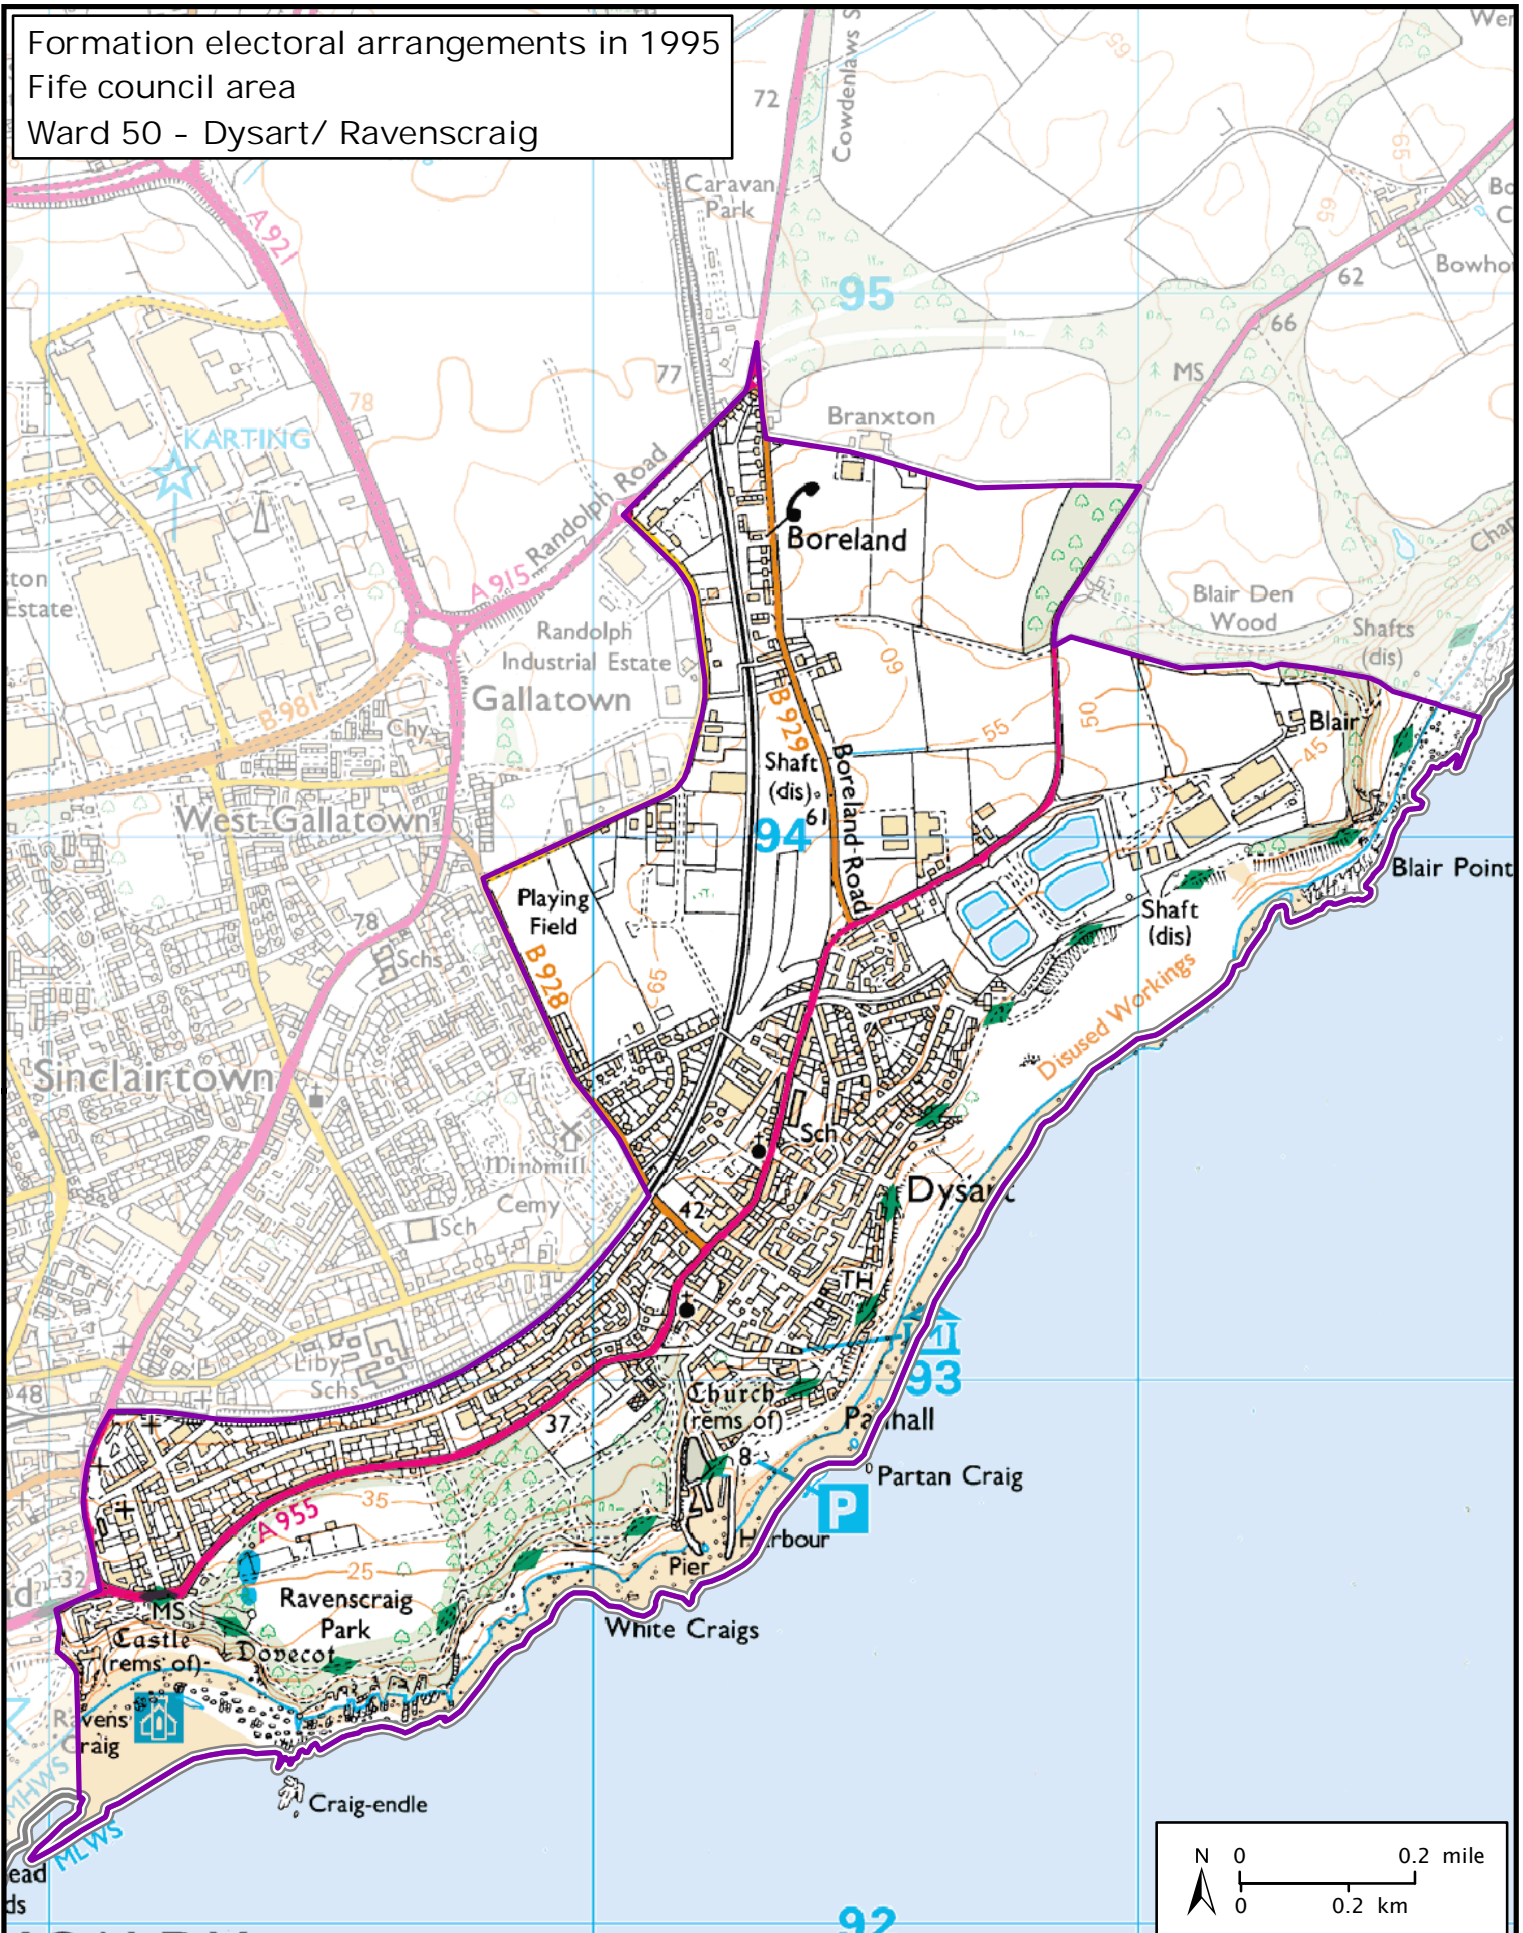

Formation electoral arrangements in 1995

Fife council area

Ward 50 - Dysart/ Ravenscraig

KCALDY

Crown Copyright and database right 2011. All rights reserved. Ordnance Survey licence no. 100022179

This map shows the ward boundary against Ordnance Survey maps from 2011 rather than maps from when the ward boundary was decided.