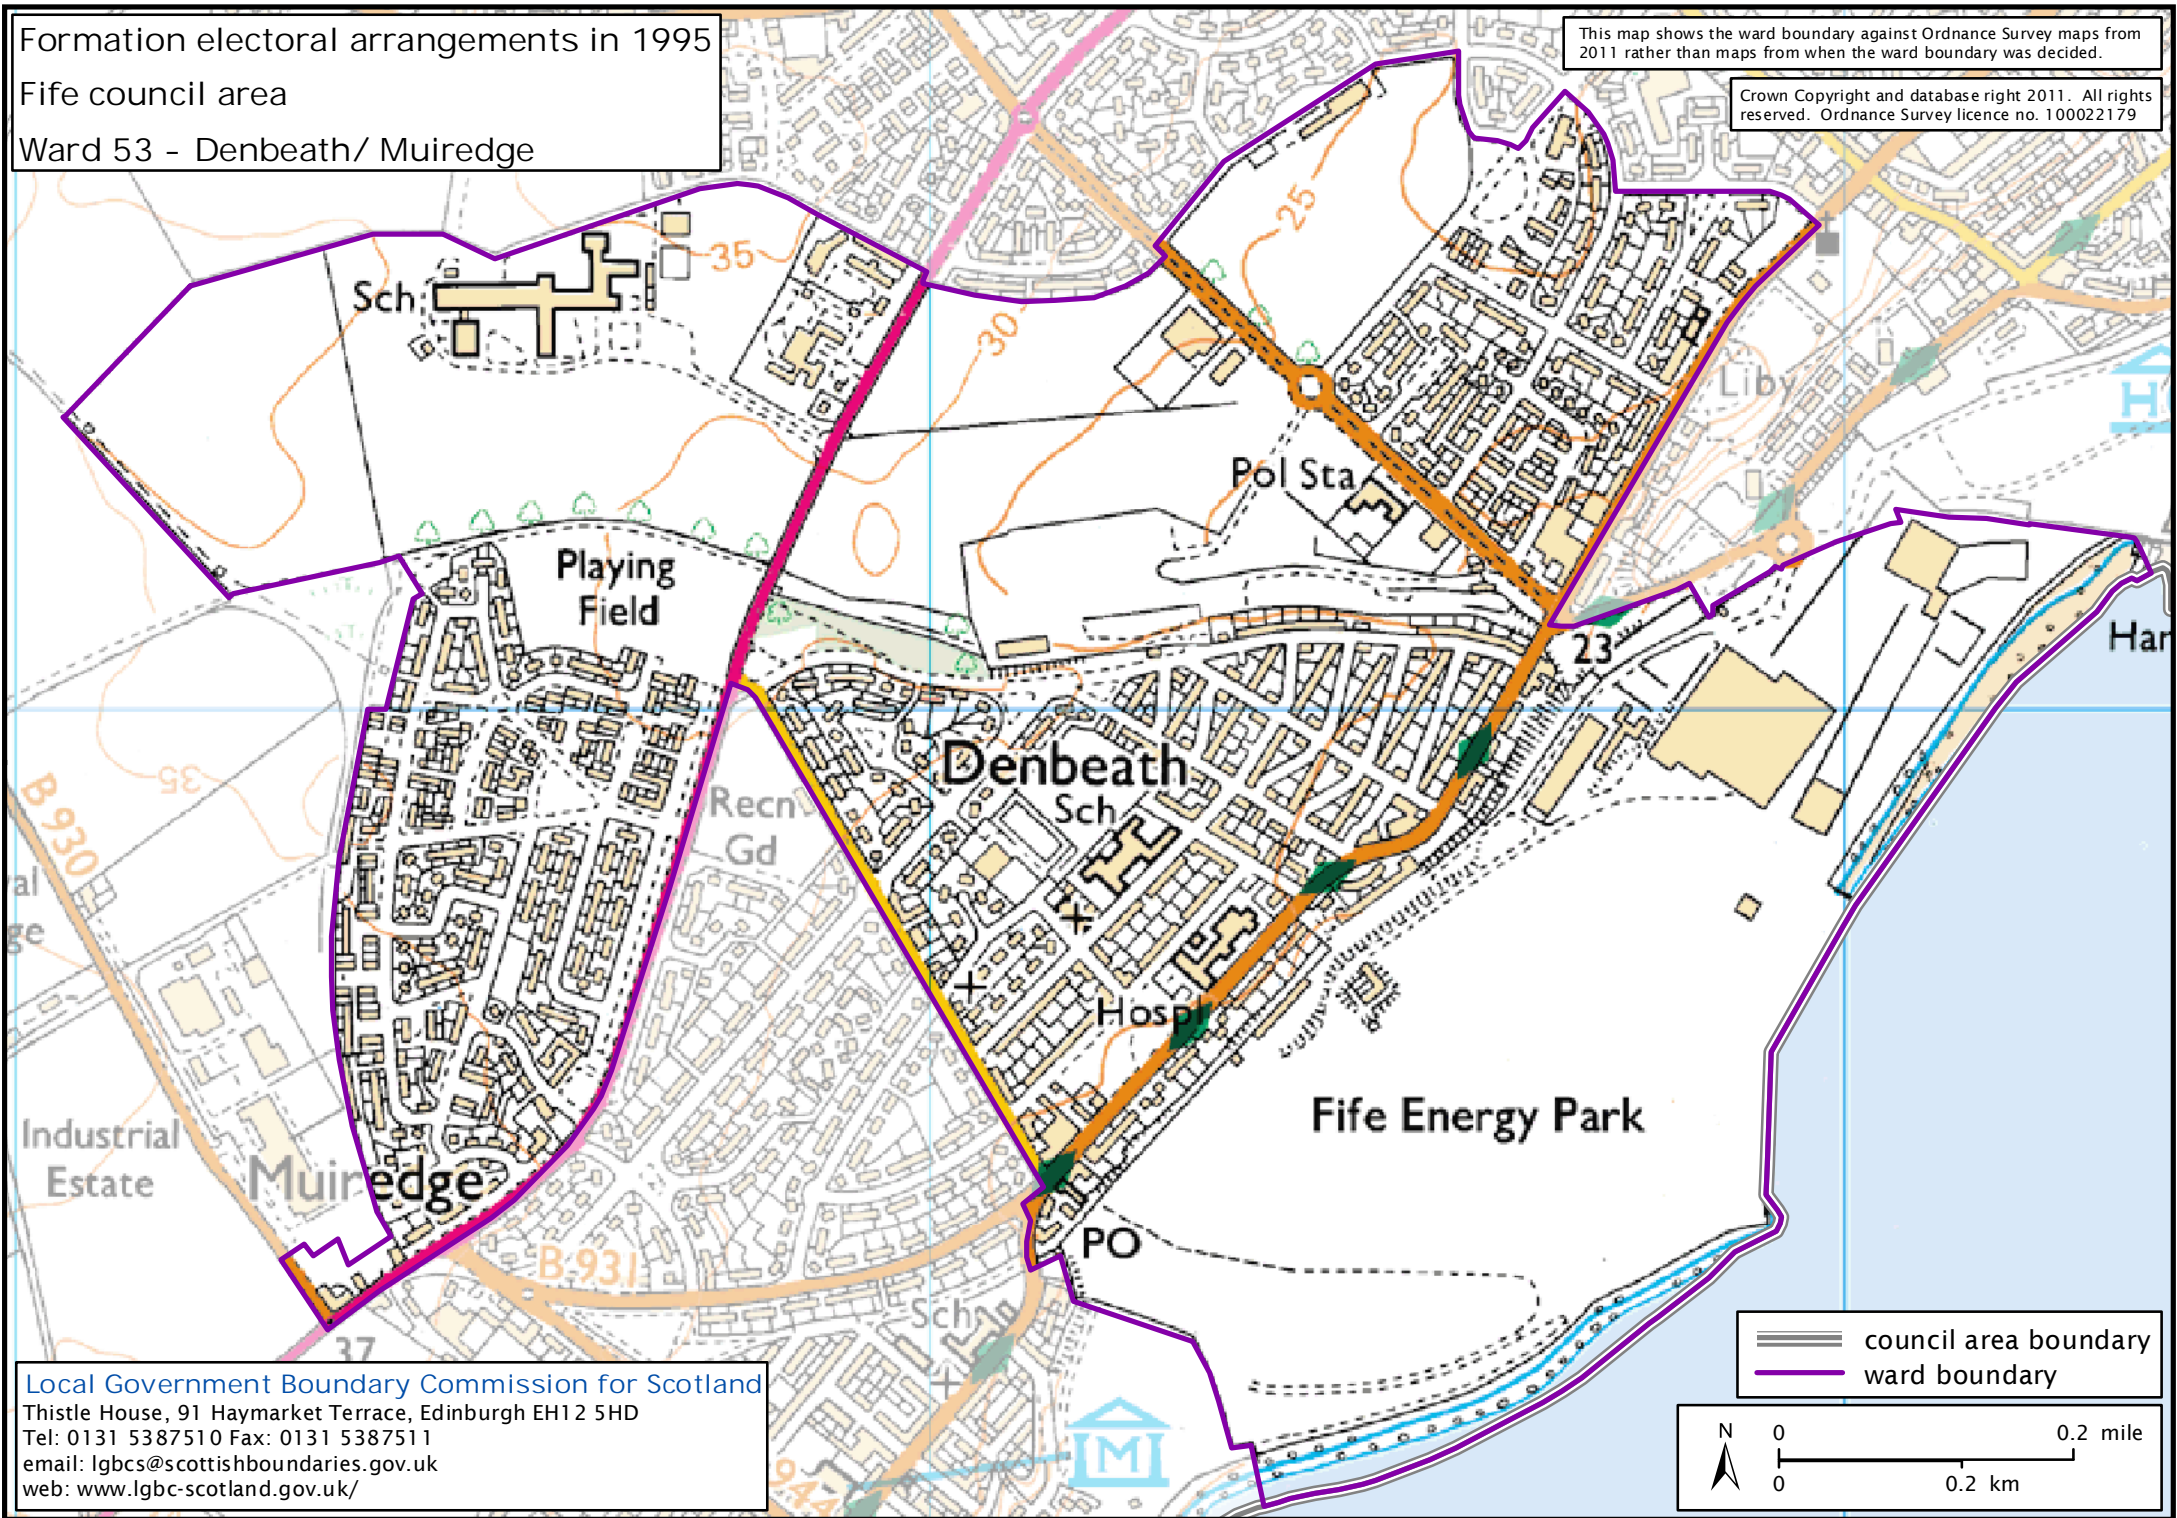

Formation electoral arrangements in 1995

Fife council area

Ward 53 - Denbeath/ Muiredge

This map shows the ward boundary against Ordnance Survey maps from 2011 rather than maps from when the ward boundary was decided.

Crown Copyright and database right 2011. All rights reserved. Ordnance Survey licence no. 100022179

Local Government Boundary Commission for Scotland  
Thistle House, 91 Haymarket Terrace, Edinburgh EH12 5HD  
Tel: 0131 5387510 Fax: 0131 5387511  
email: lgbc@scottishboundaries.gov.uk  
web: www.lgbc-scotland.gov.uk/

==== council area boundary  
===== ward boundary