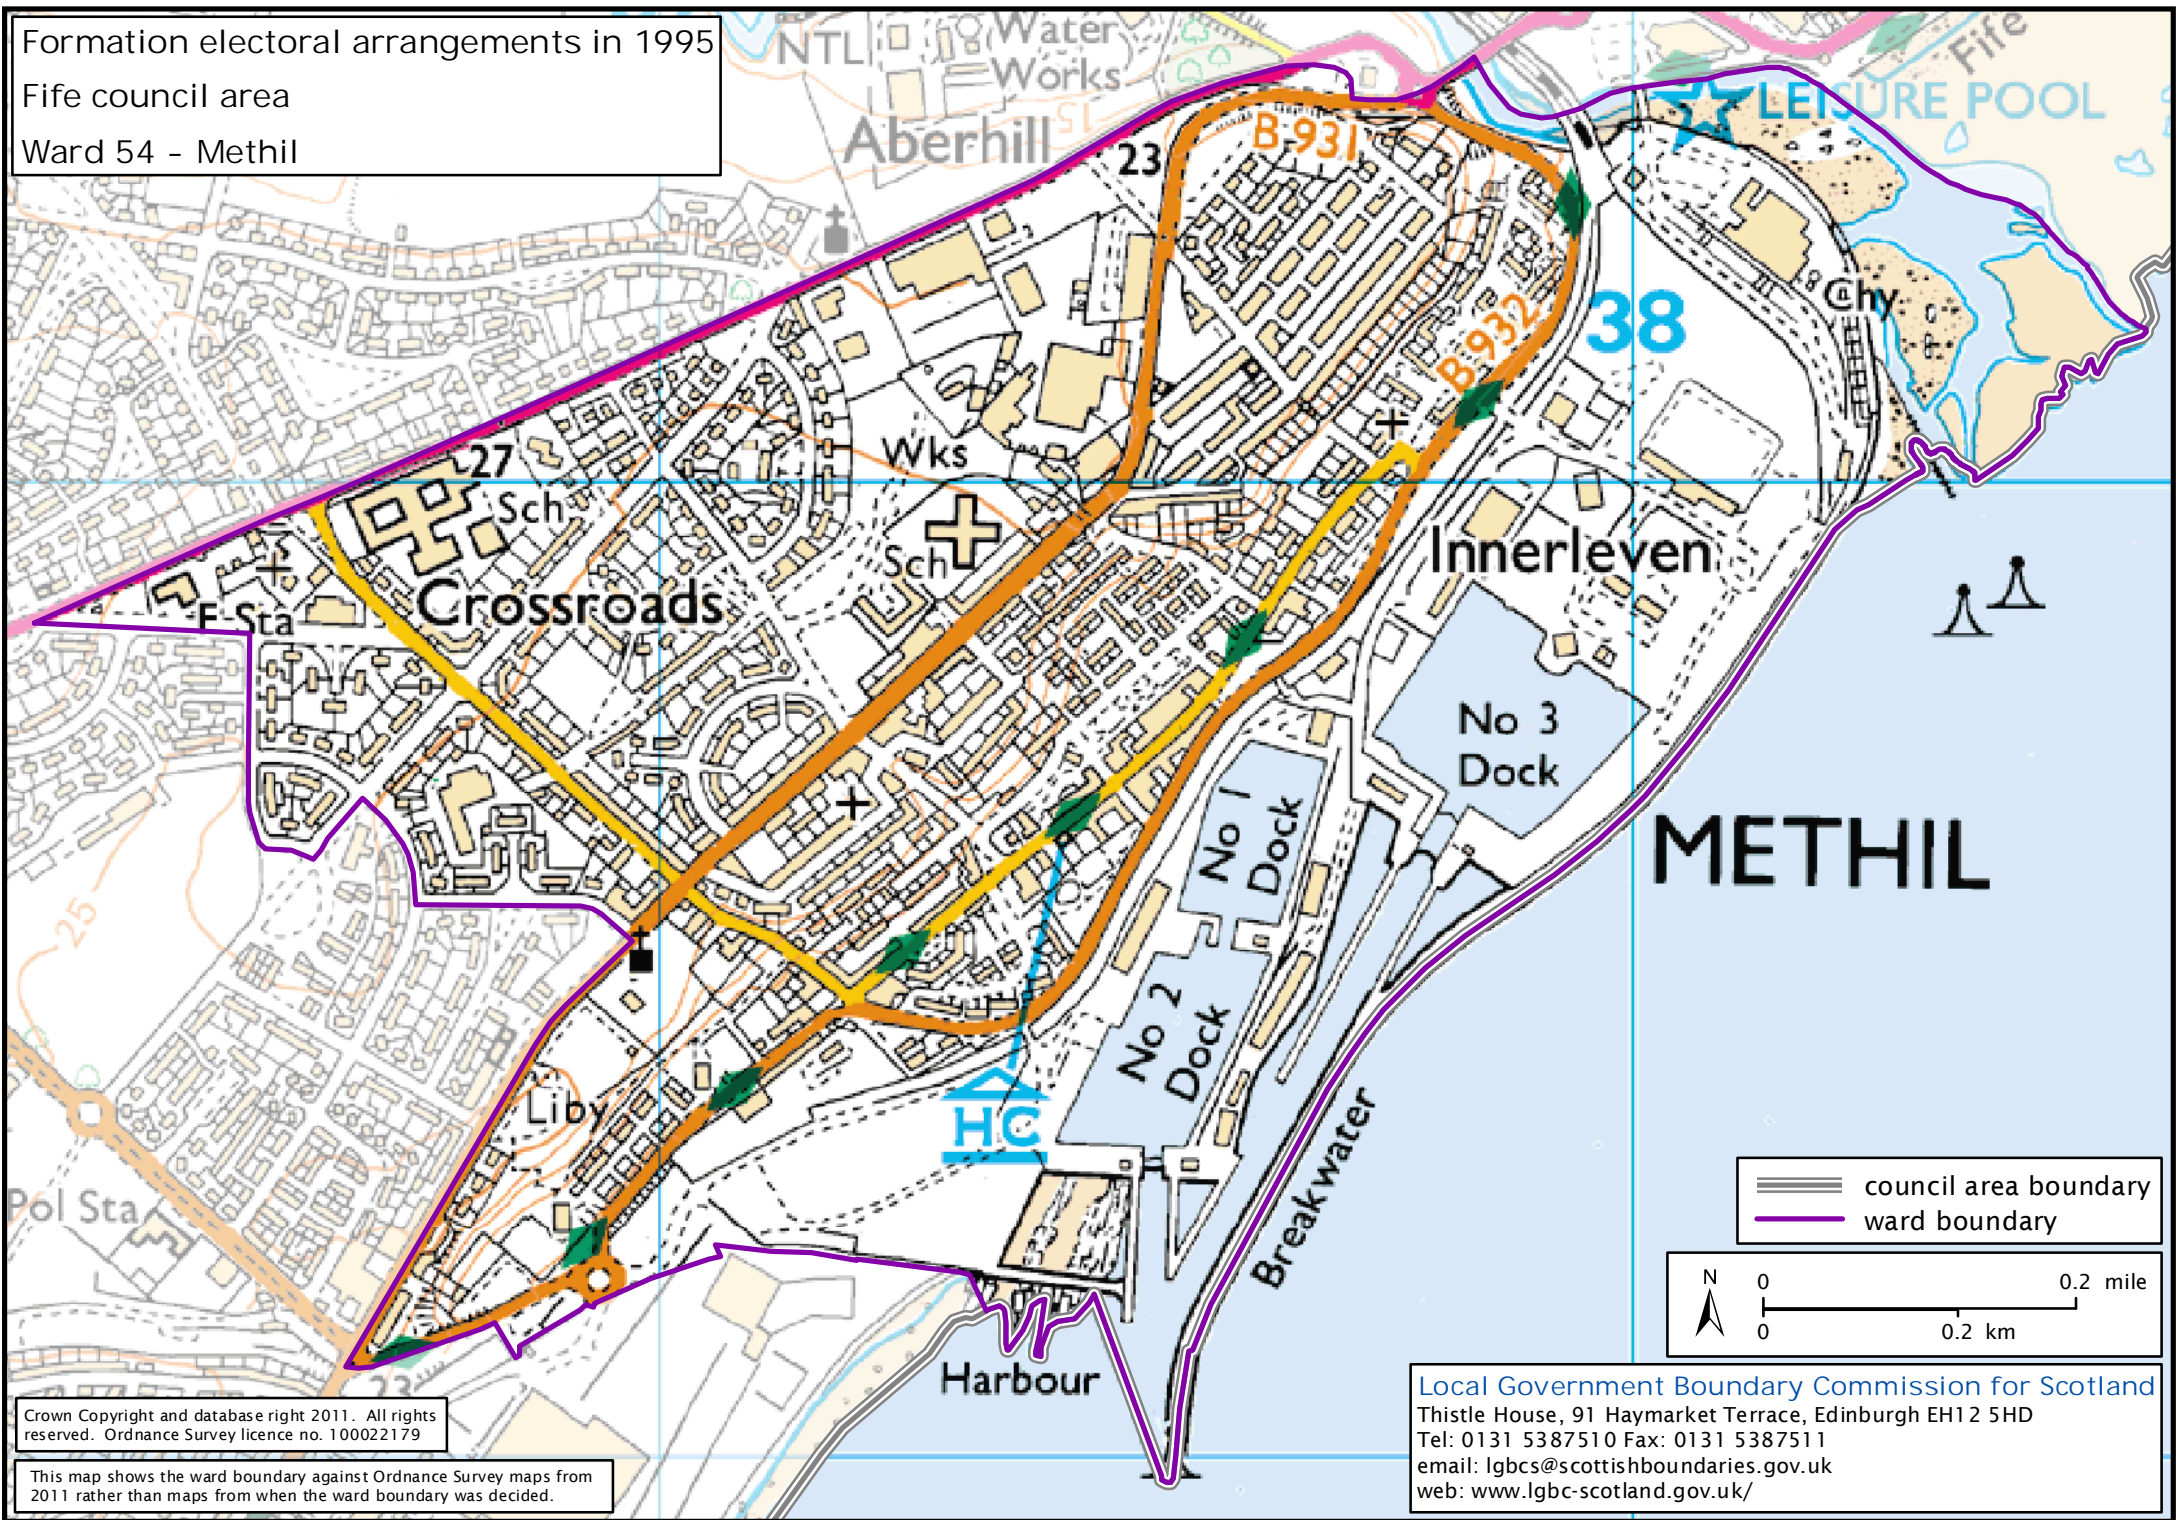

Formation electoral arrangements in 1995

Fife council area

Ward 54 - Methil

Crown Copyright and database right 2011. All rights reserved. Ordnance Survey licence no. 100022179

This map shows the ward boundary against Ordnance Survey maps from 2011 rather than maps from when the ward boundary was decided.