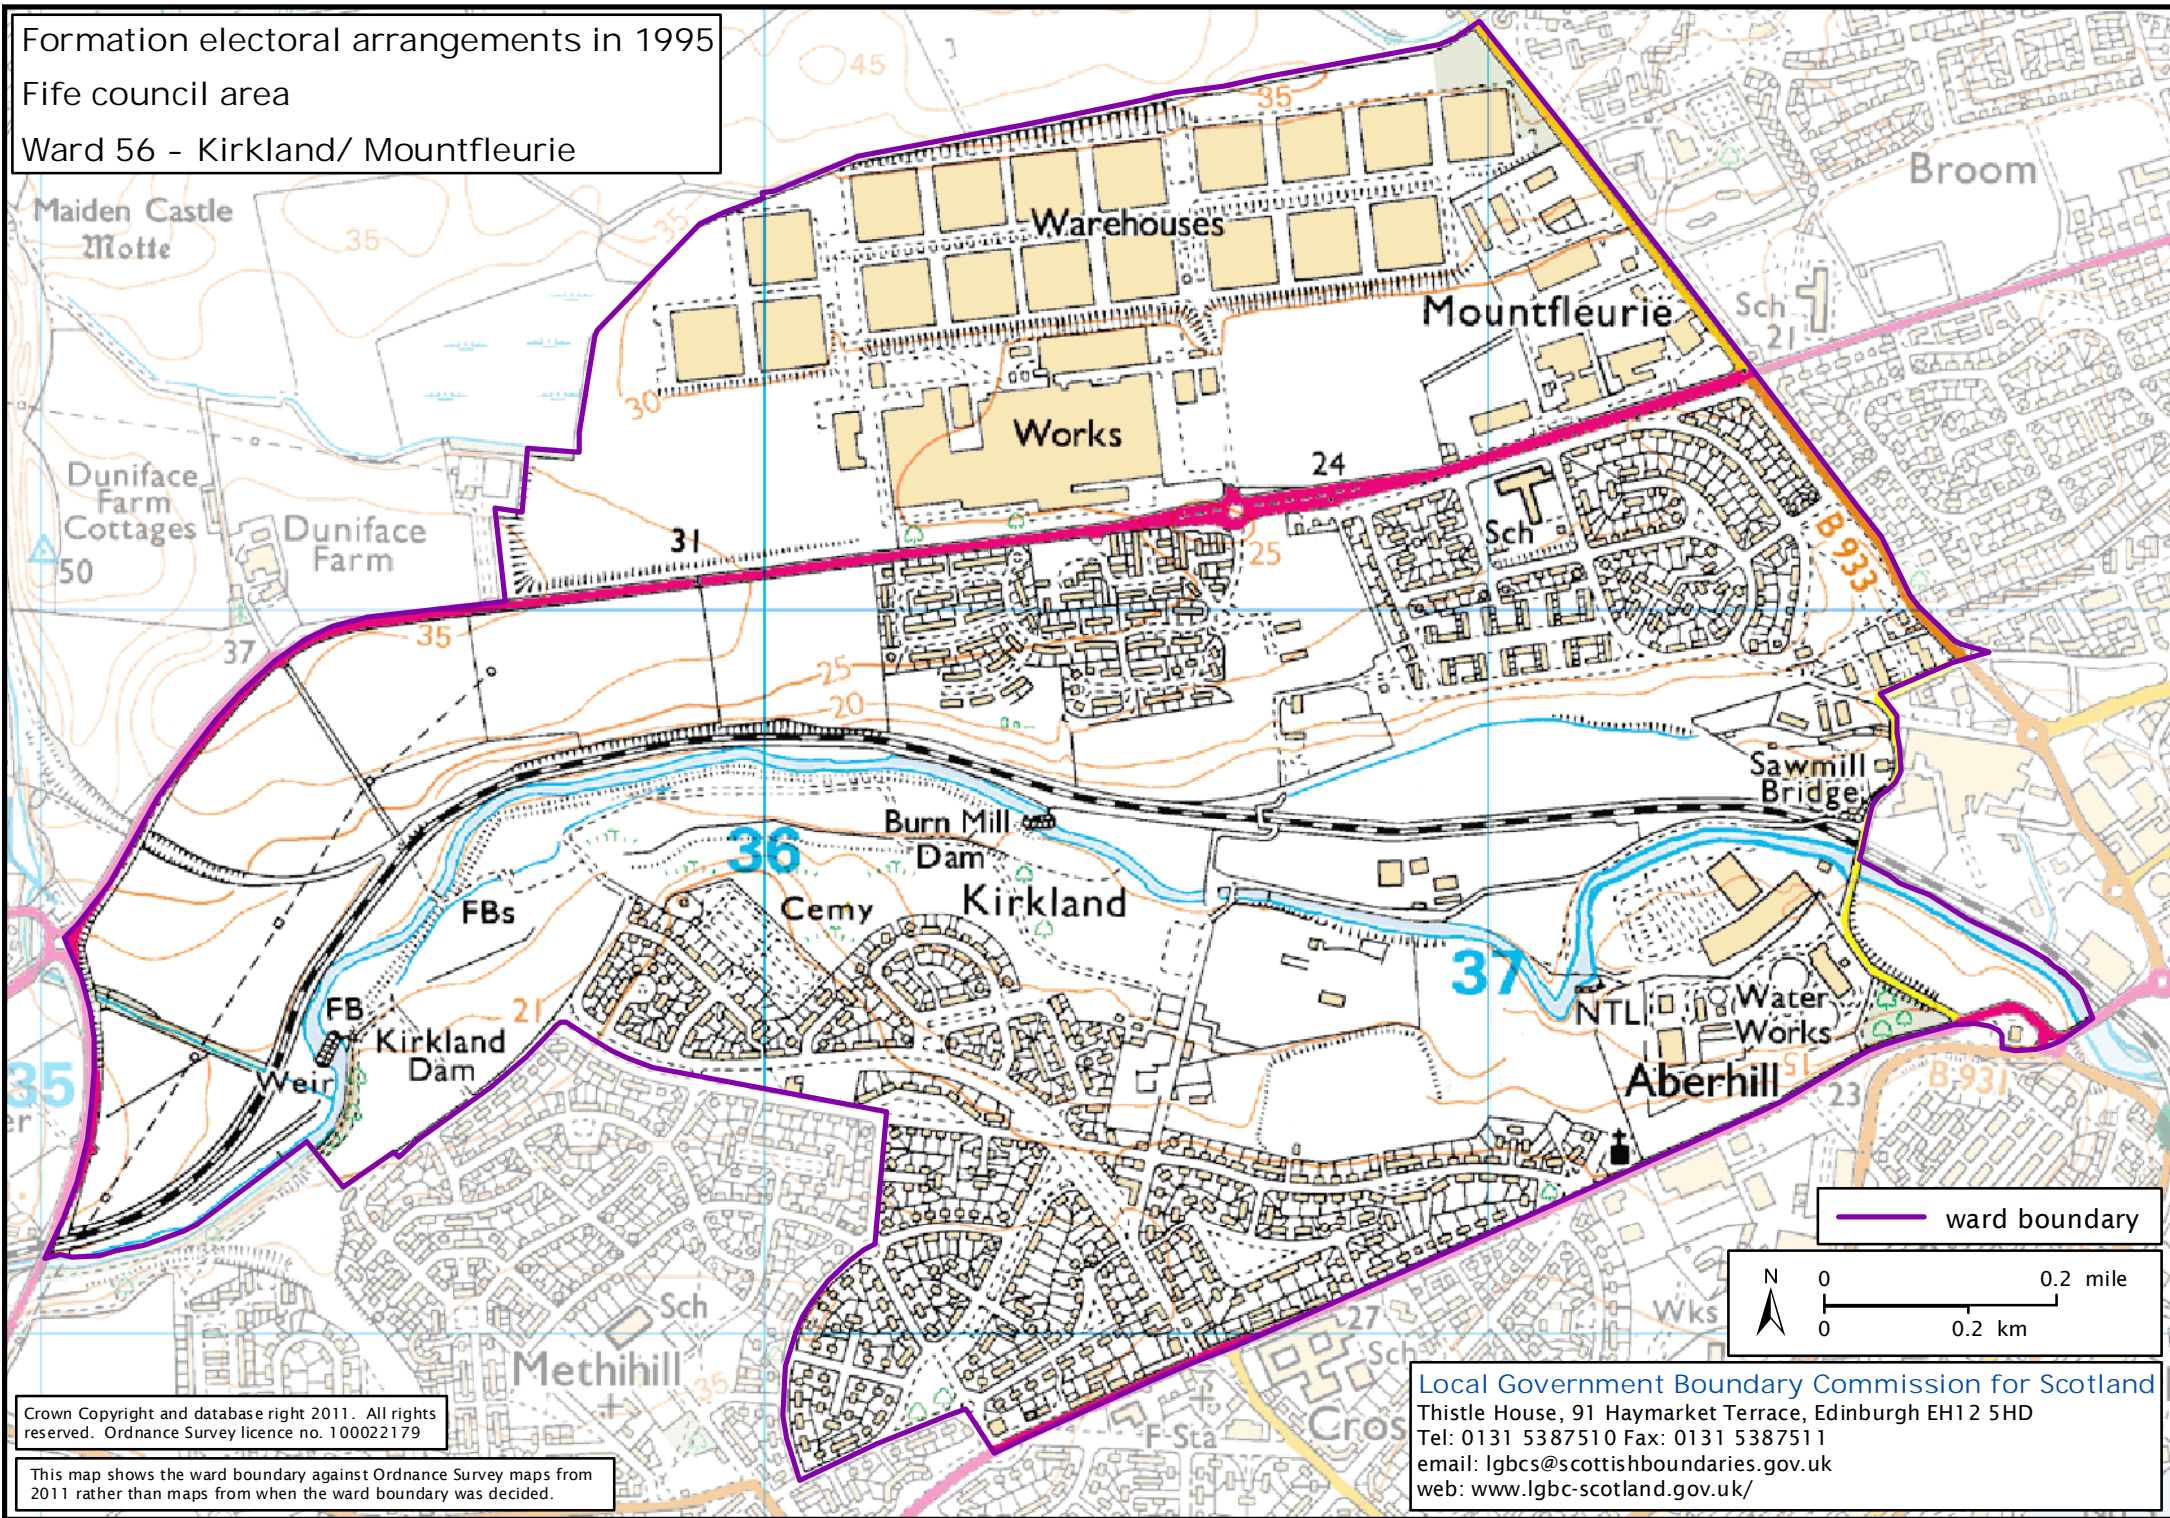

Formation electoral arrangements in 1995

Fife council area

Ward 56 - Kirkland/ Mountfleurie

Crown Copyright and database right 2011. All rights reserved. Ordnance Survey licence no. 100022179

This map shows the ward boundary against Ordnance Survey maps from 2011 rather than maps from when the ward boundary was decided.