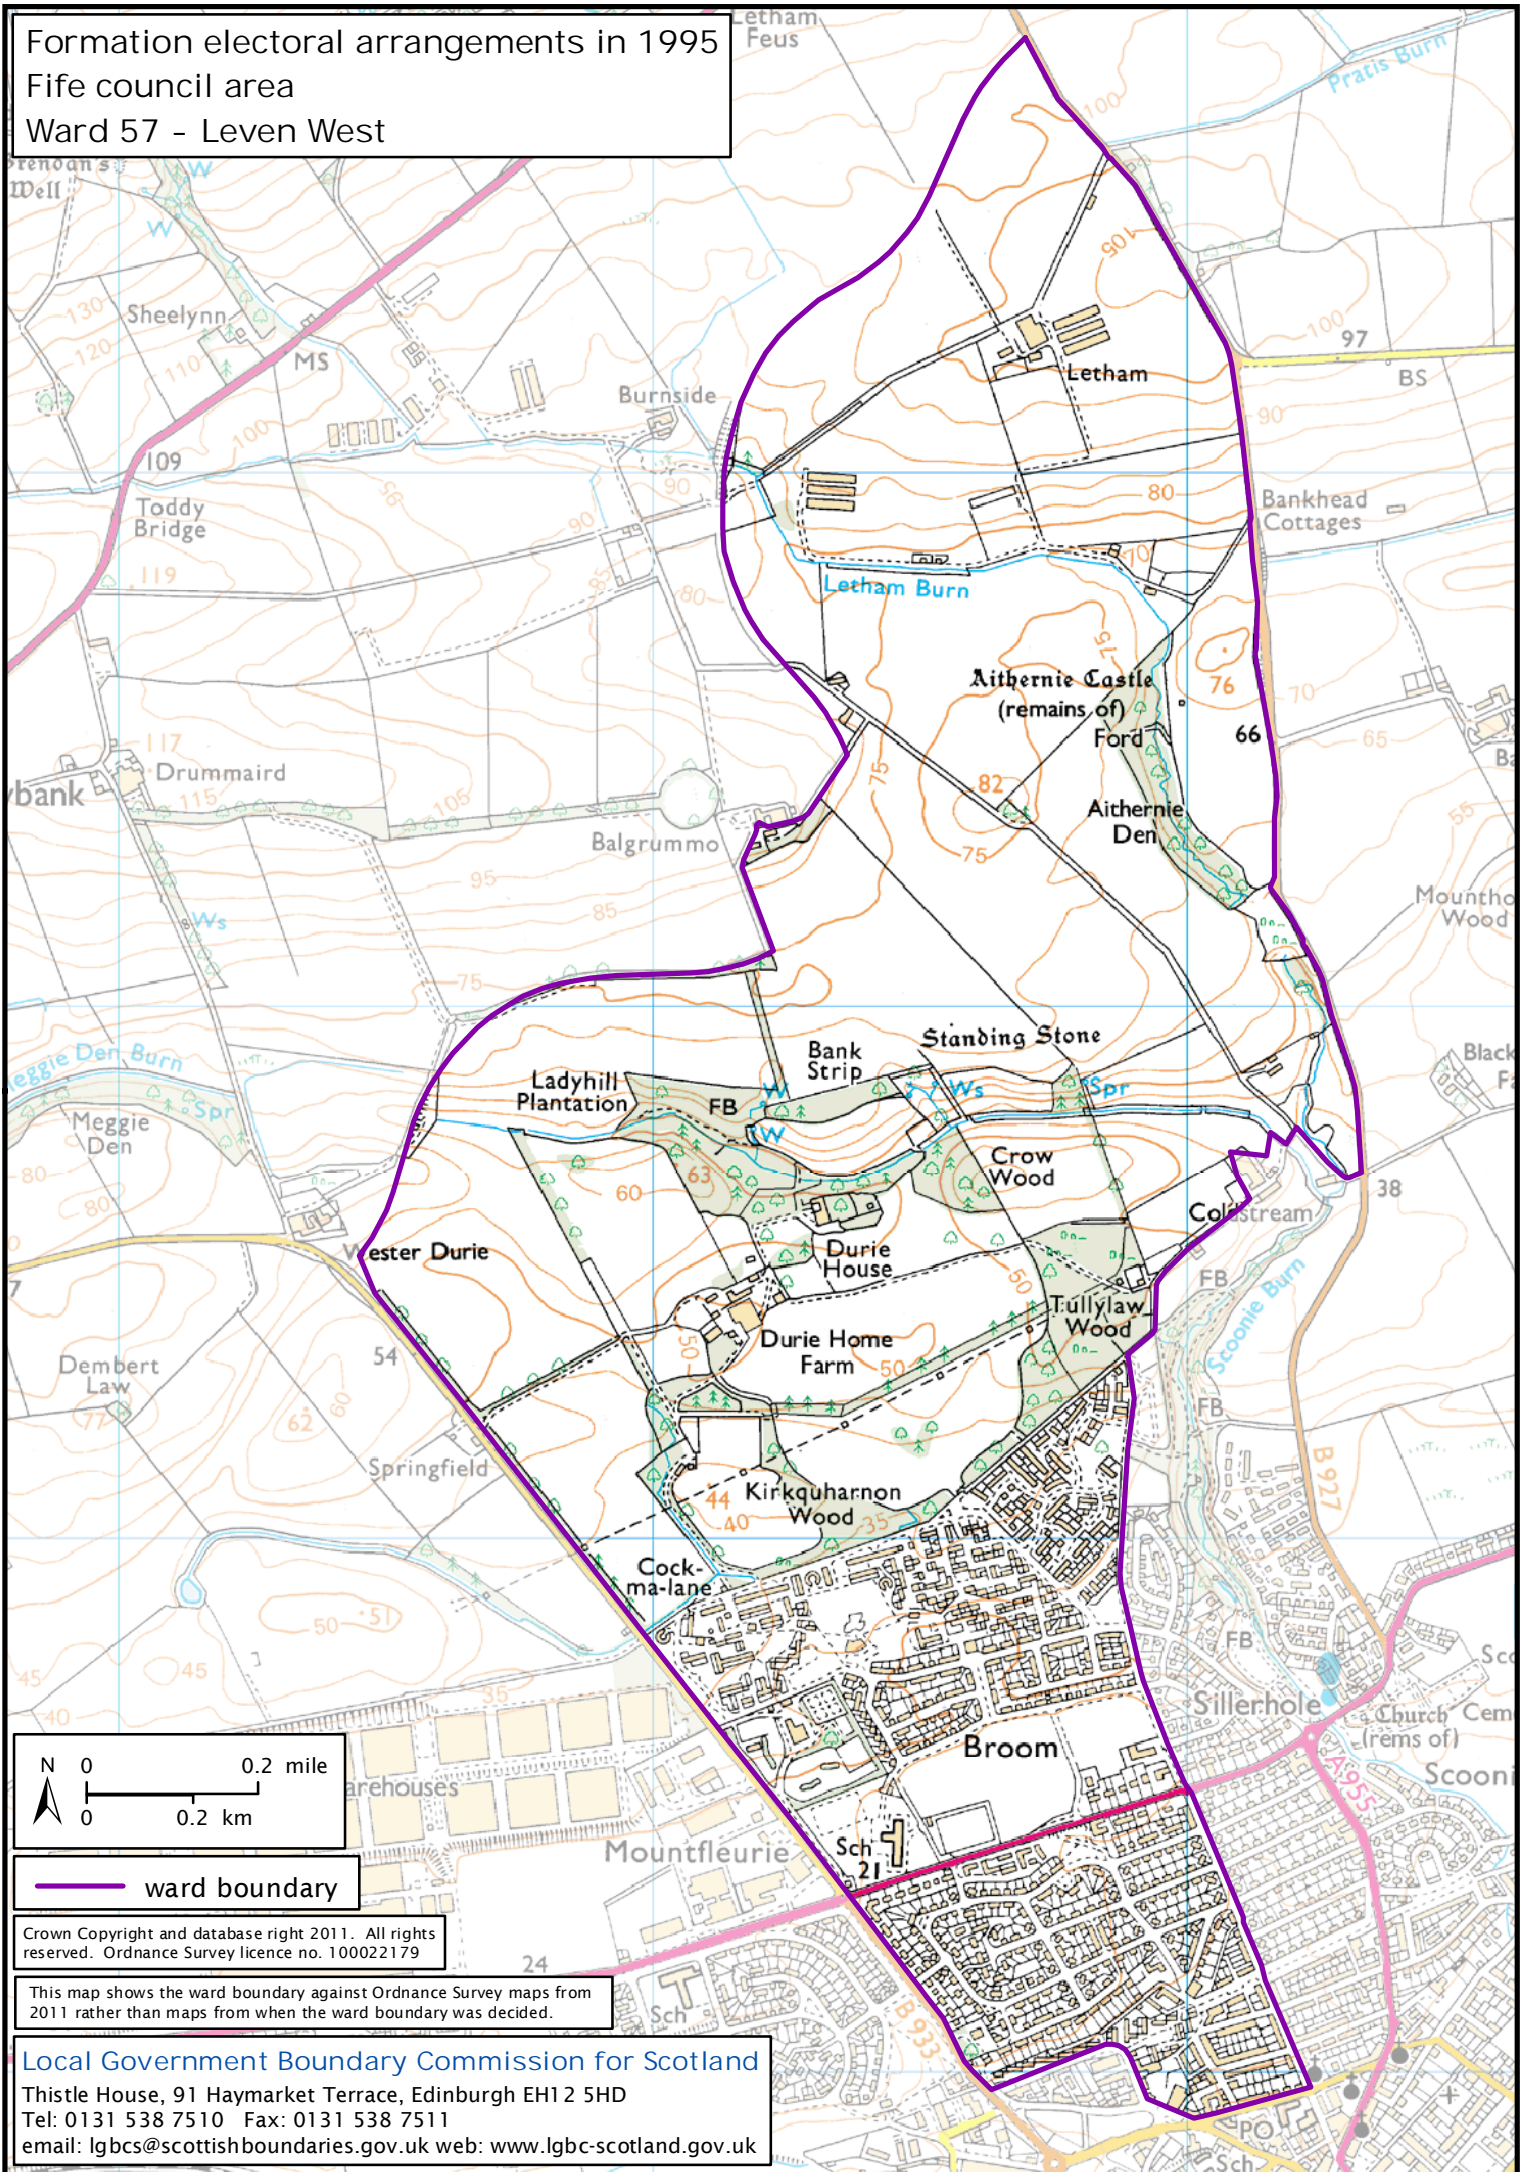

Formation electoral arrangements in 1995

Fife council area

Ward 57 - Leven West

— ward boundary

Crown Copyright and database right 2011. All rights reserved. Ordnance Survey licence no. 100022179

This map shows the ward boundary against Ordnance Survey maps from 2011 rather than maps from when the ward boundary was decided.