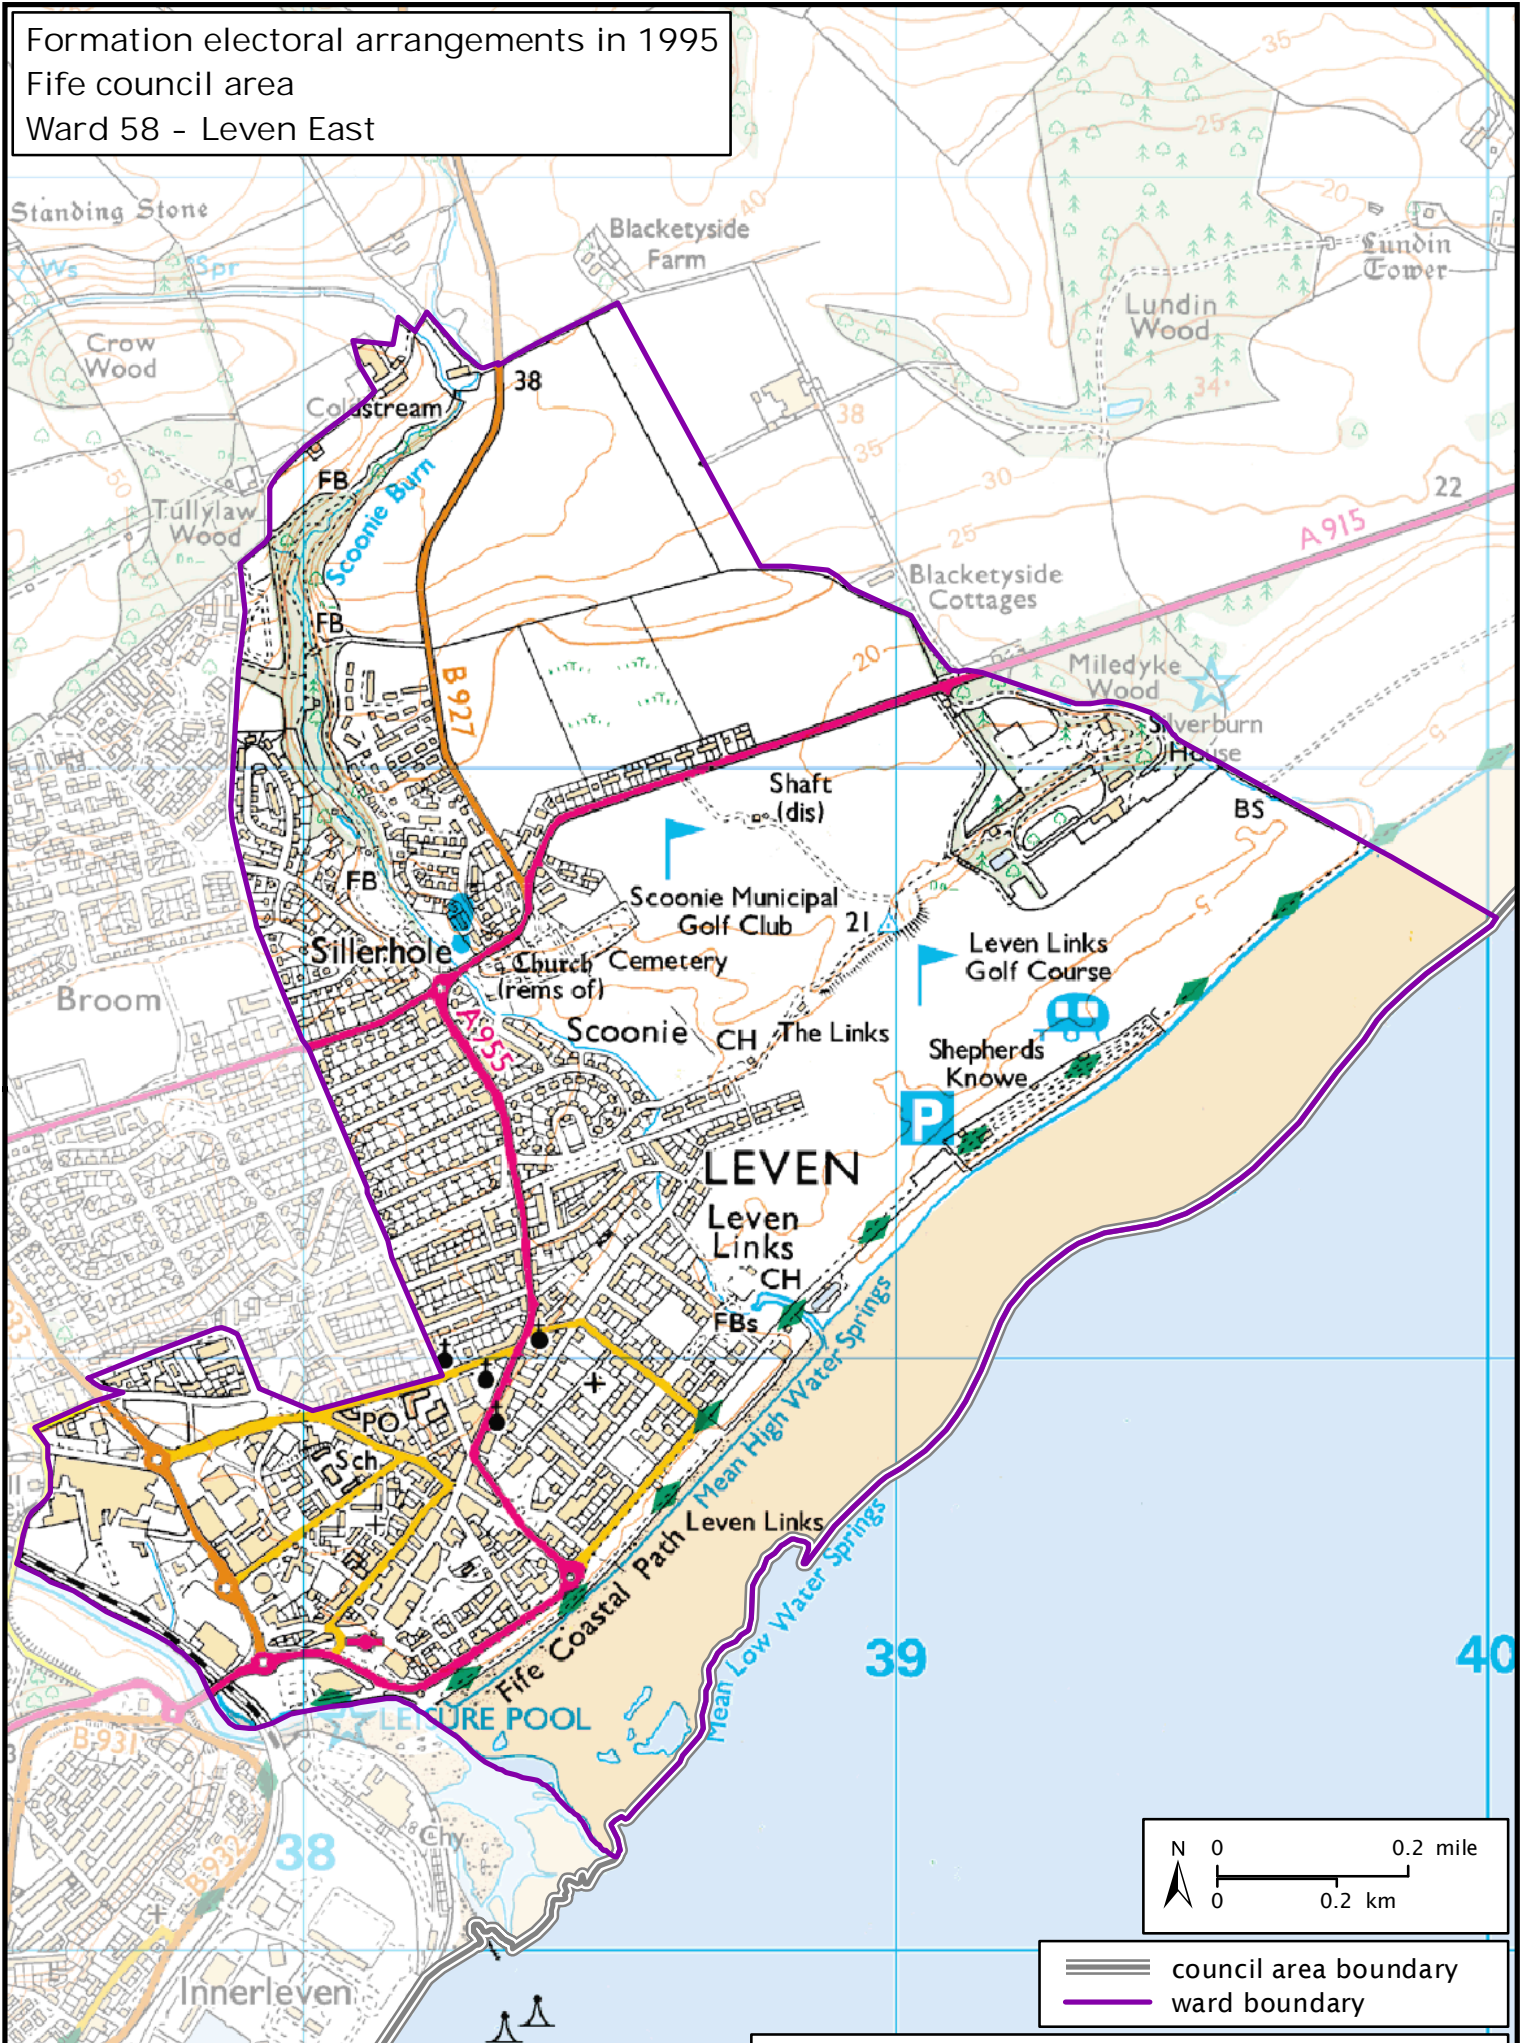

Formation electoral arrangements in 1995

Fife council area

Ward 58 - Leven East

==== council area boundary
—— ward boundary

Crown Copyright and database right 2011. All rights reserved. Ordnance Survey licence no. 100022179

This map shows the ward boundary against Ordnance Survey maps from 2011 rather than maps from when the ward boundary was decided.

Local Government Boundary Commission for Scotland
Thistle House, 91 Haymarket Terrace, Edinburgh EH1 2 5HD
Tel: 0131 538 7510 Fax: 0131 538 7511
email: lgbc@scottishboundaries.gov.uk web: www.lgbc-scotland.gov.uk