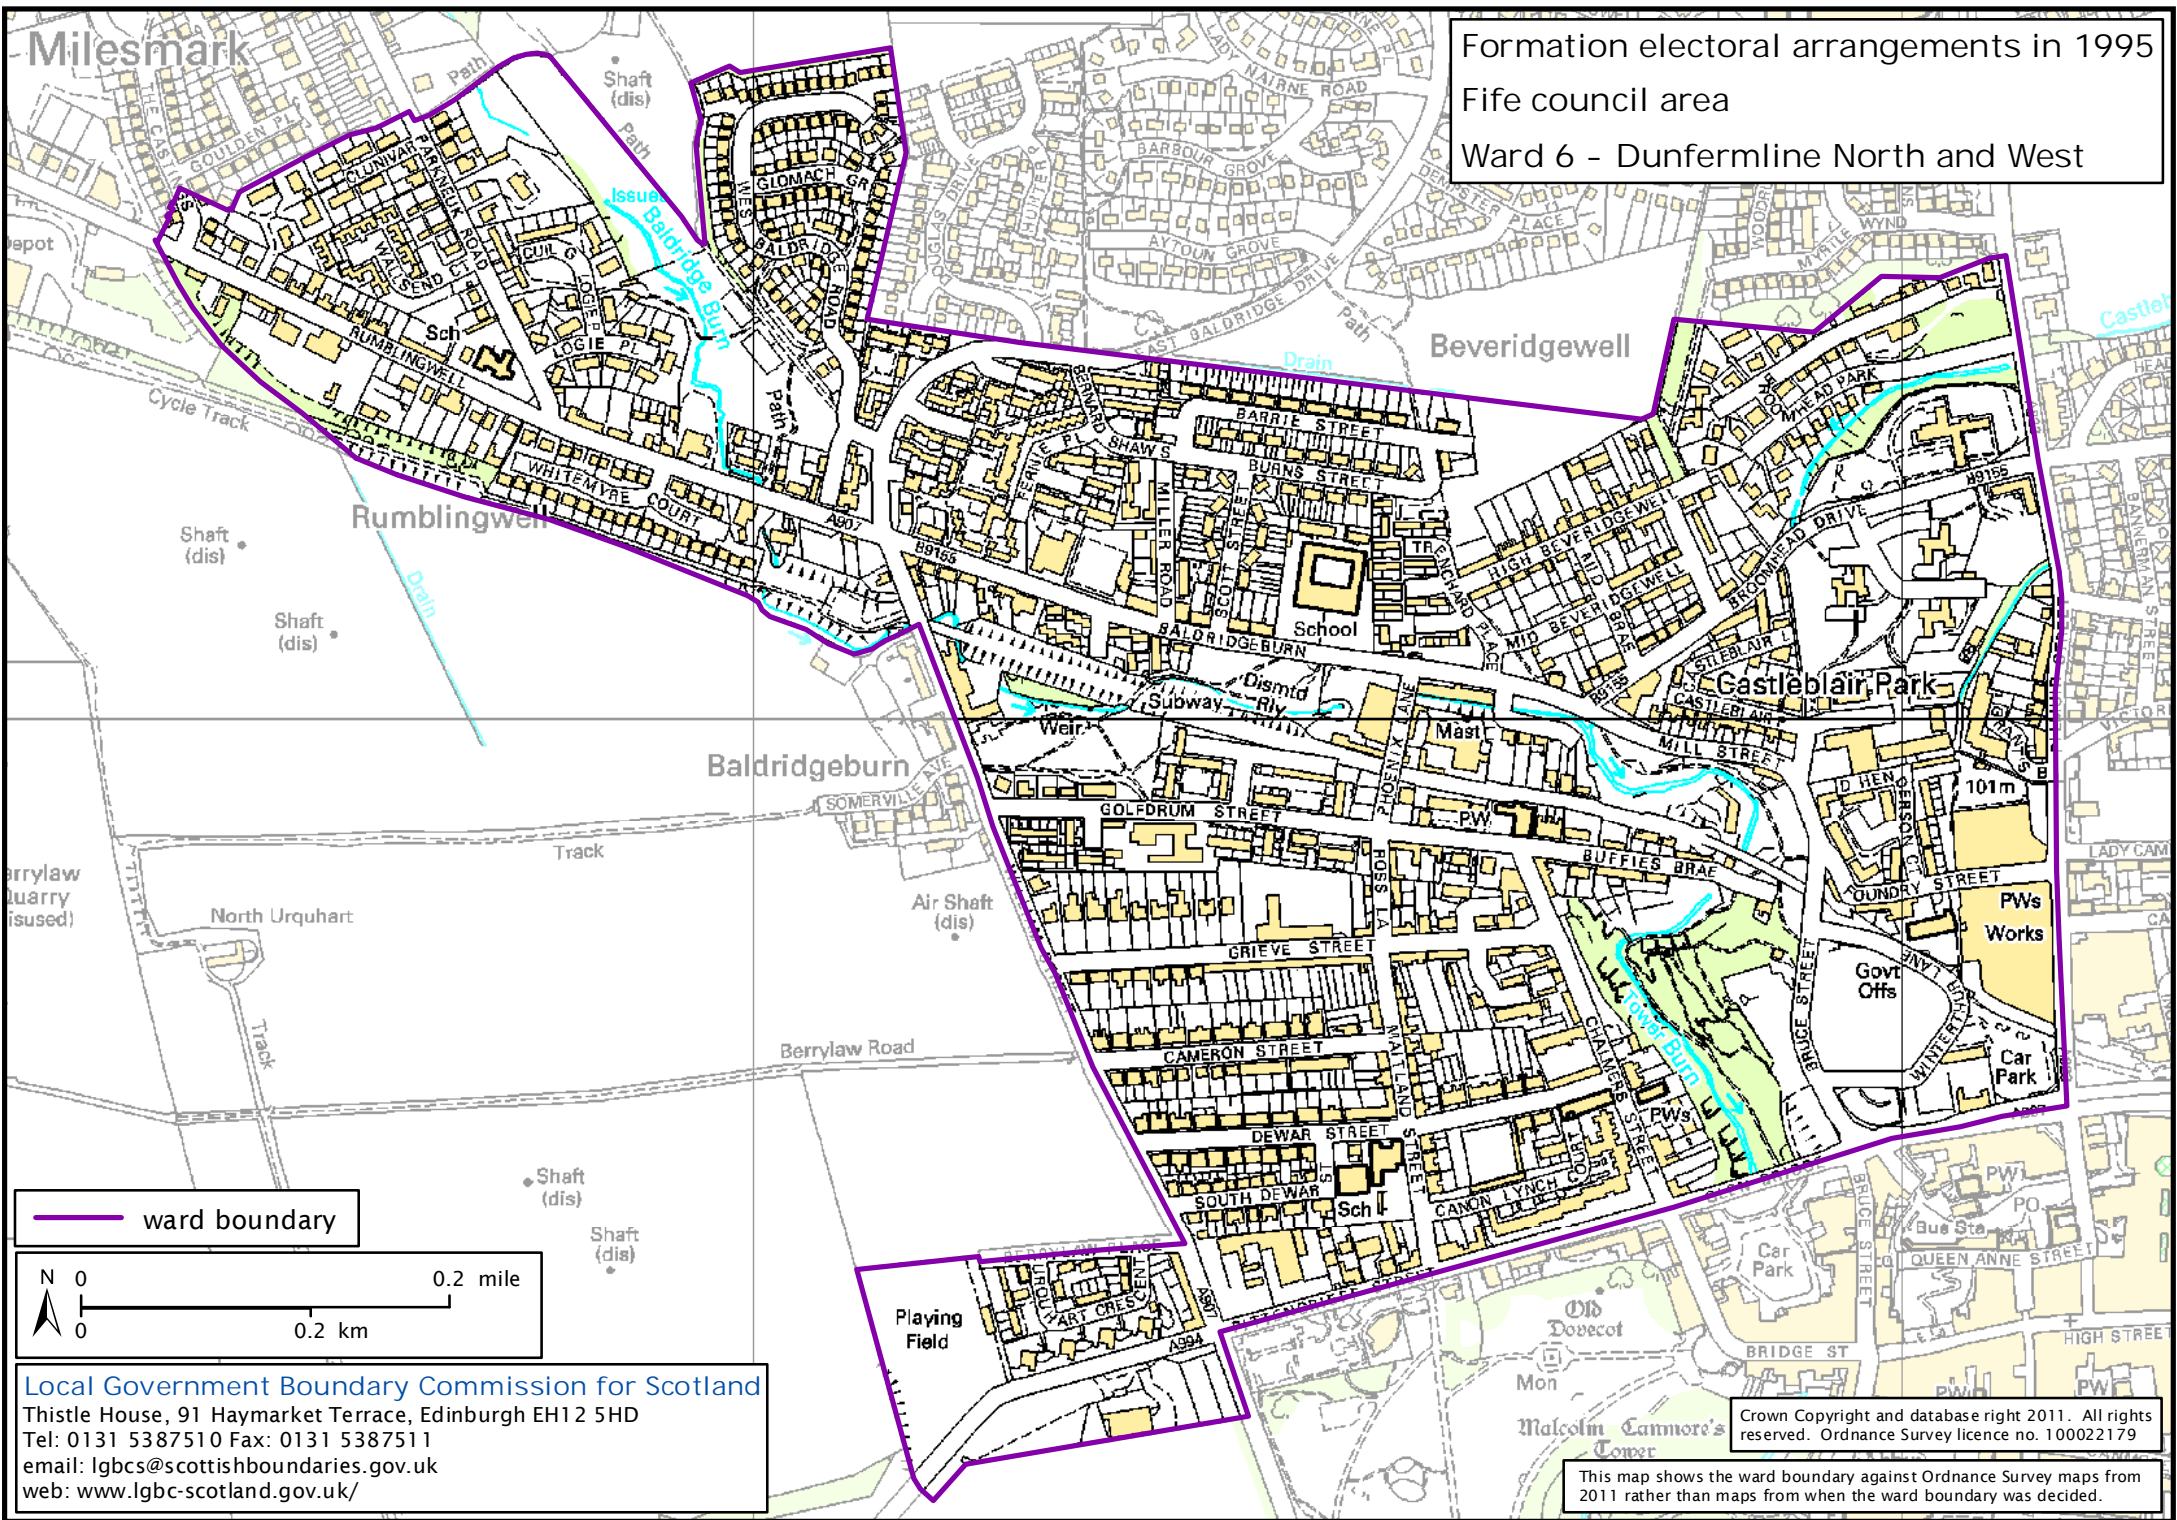

Milesmark

Formation electoral arrangements in 1995
Fife council area
Ward 6 - Dunfermline North and West

ward boundary

Local Government Boundary Commission for Scotland
Thistle House, 91 Haymarket Terrace, Edinburgh EH12 5HD
Tel: 0131 5387510 Fax: 0131 5387511
email: lgbc@scottishboundaries.gov.uk
web: www.lgbc-scotland.gov.uk/

Crown Copyright and database right 2011. All rights reserved. Ordnance Survey licence no. 100022179

This map shows the ward boundary against Ordnance Survey maps from 2011 rather than maps from when the ward boundary was decided.