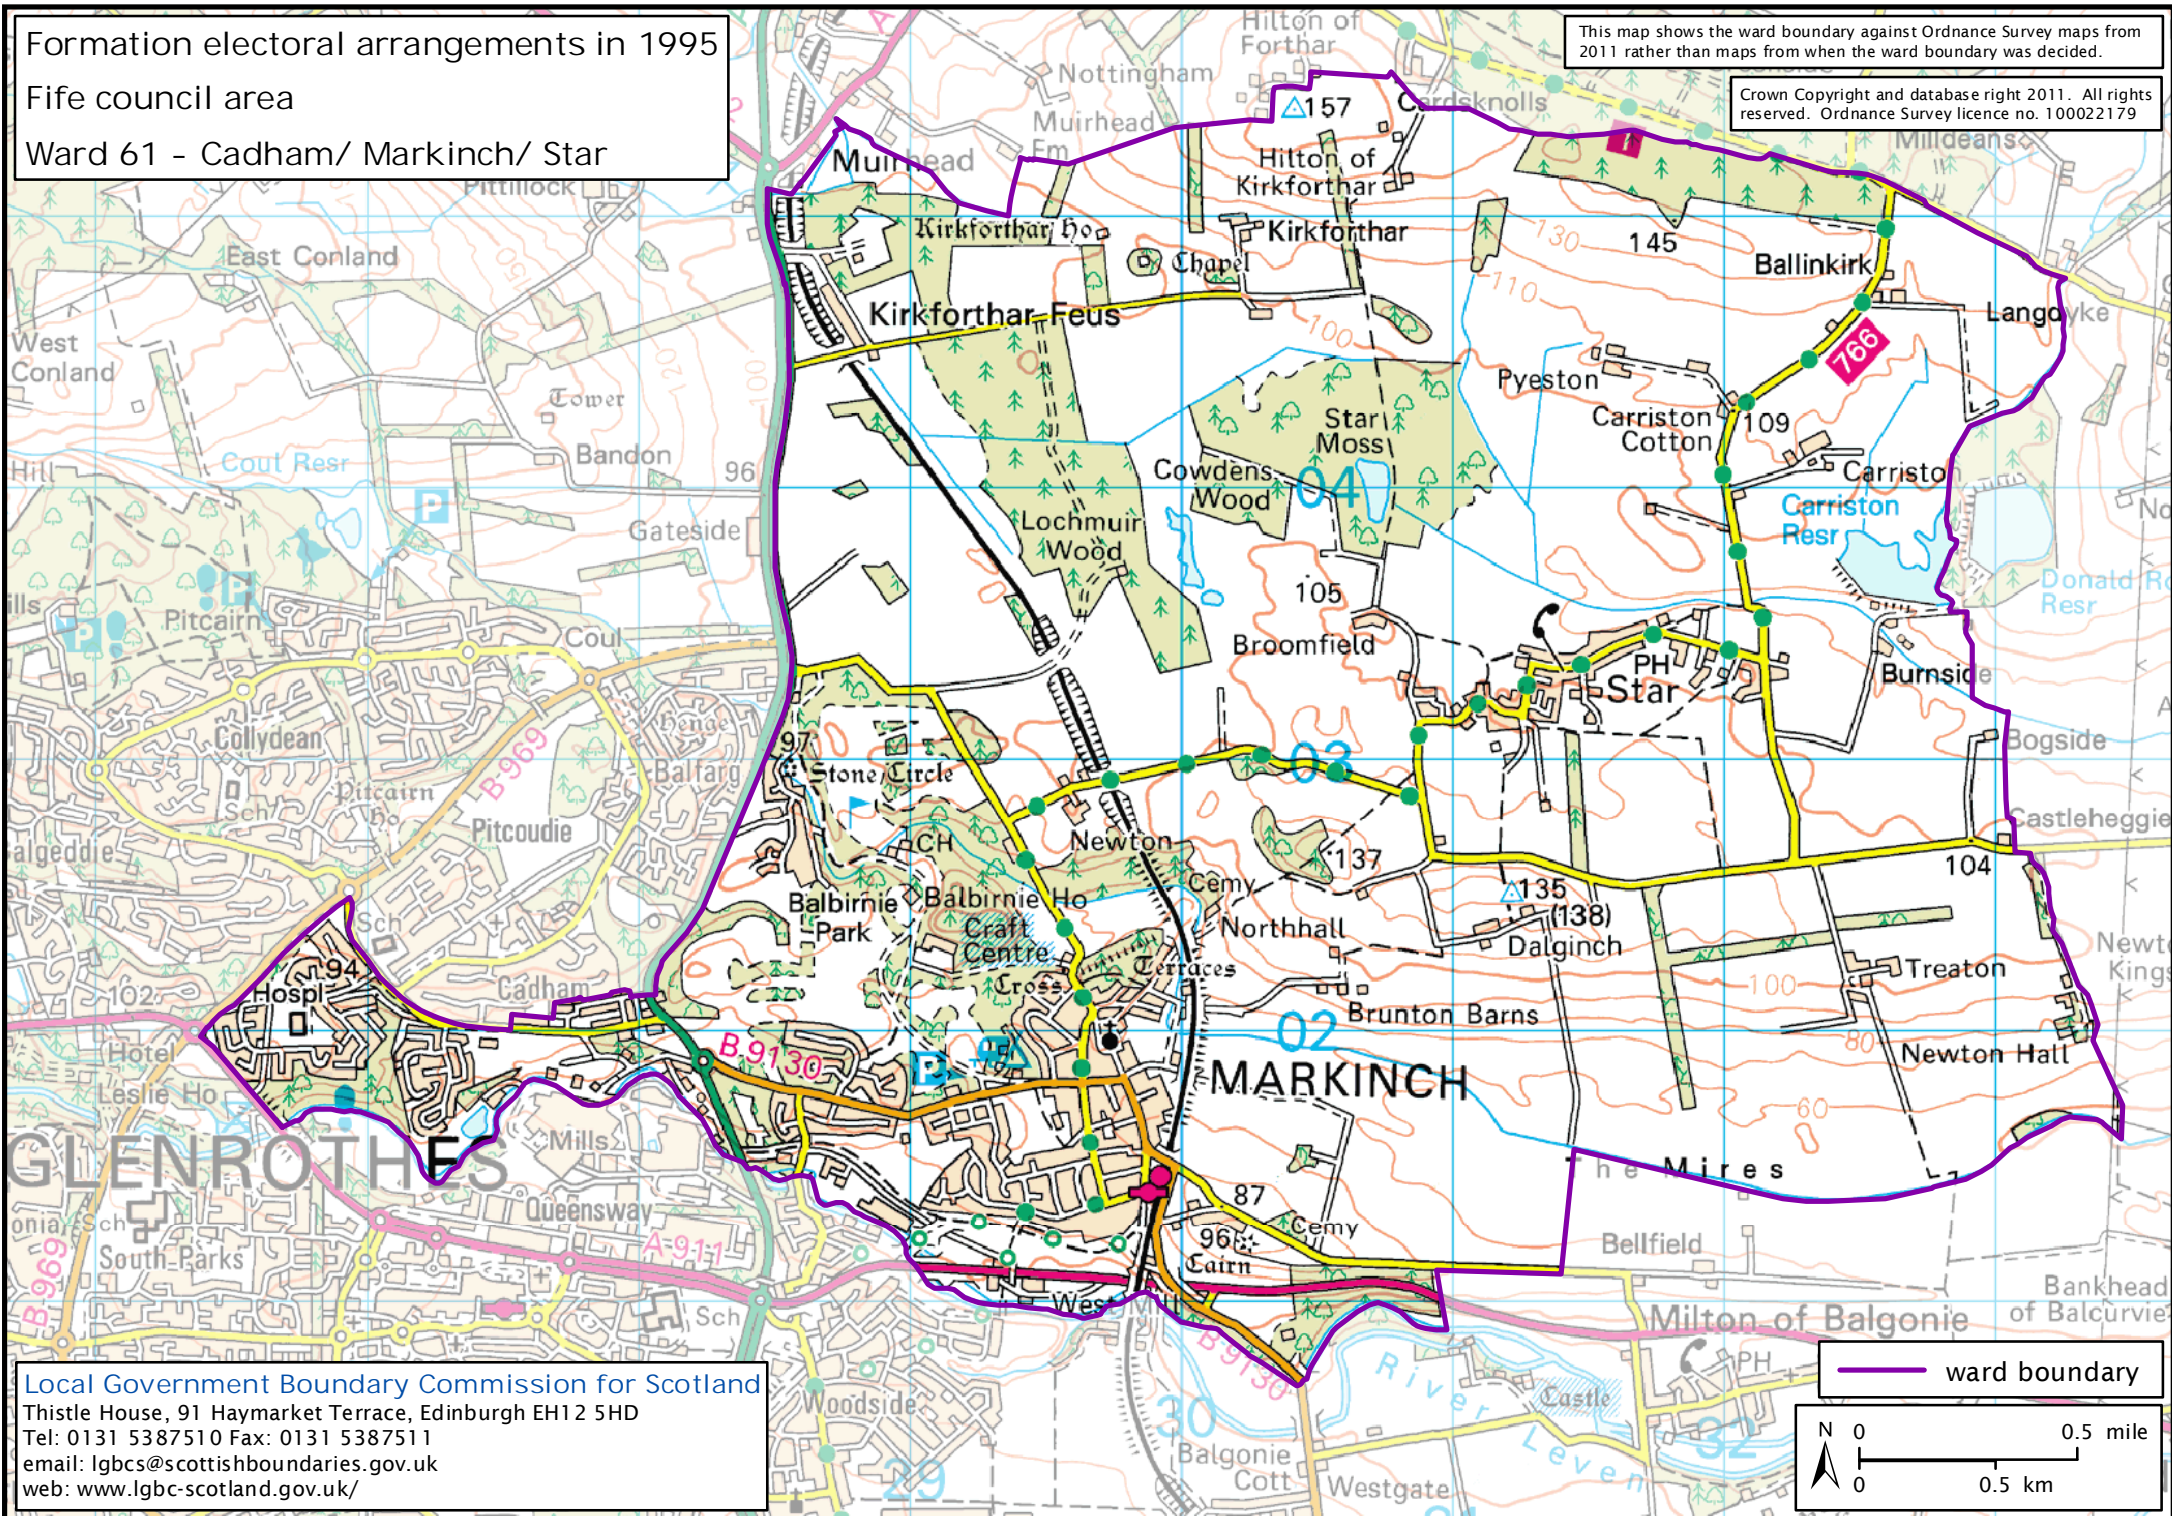

Formation electoral arrangements in 1995

Fife council area

Ward 61 - Cadham/ Markinch/ Star

This map shows the ward boundary against Ordnance Survey maps from 2011 rather than maps from when the ward boundary was decided.

Crown Copyright and database right 2011. All rights reserved. Ordnance Survey licence no. 100022179

Local Government Boundary Commission for Scotland  
Thistle House, 91 Haymarket Terrace, Edinburgh EH12 5HD  
Tel: 0131 5387510 Fax: 0131 5387511  
email: [lgbc@scottishboundaries.gov.uk](mailto:lgbc@scottishboundaries.gov.uk)  
web: [www.lgbc-scotland.gov.uk/](http://www.lgbc-scotland.gov.uk/)