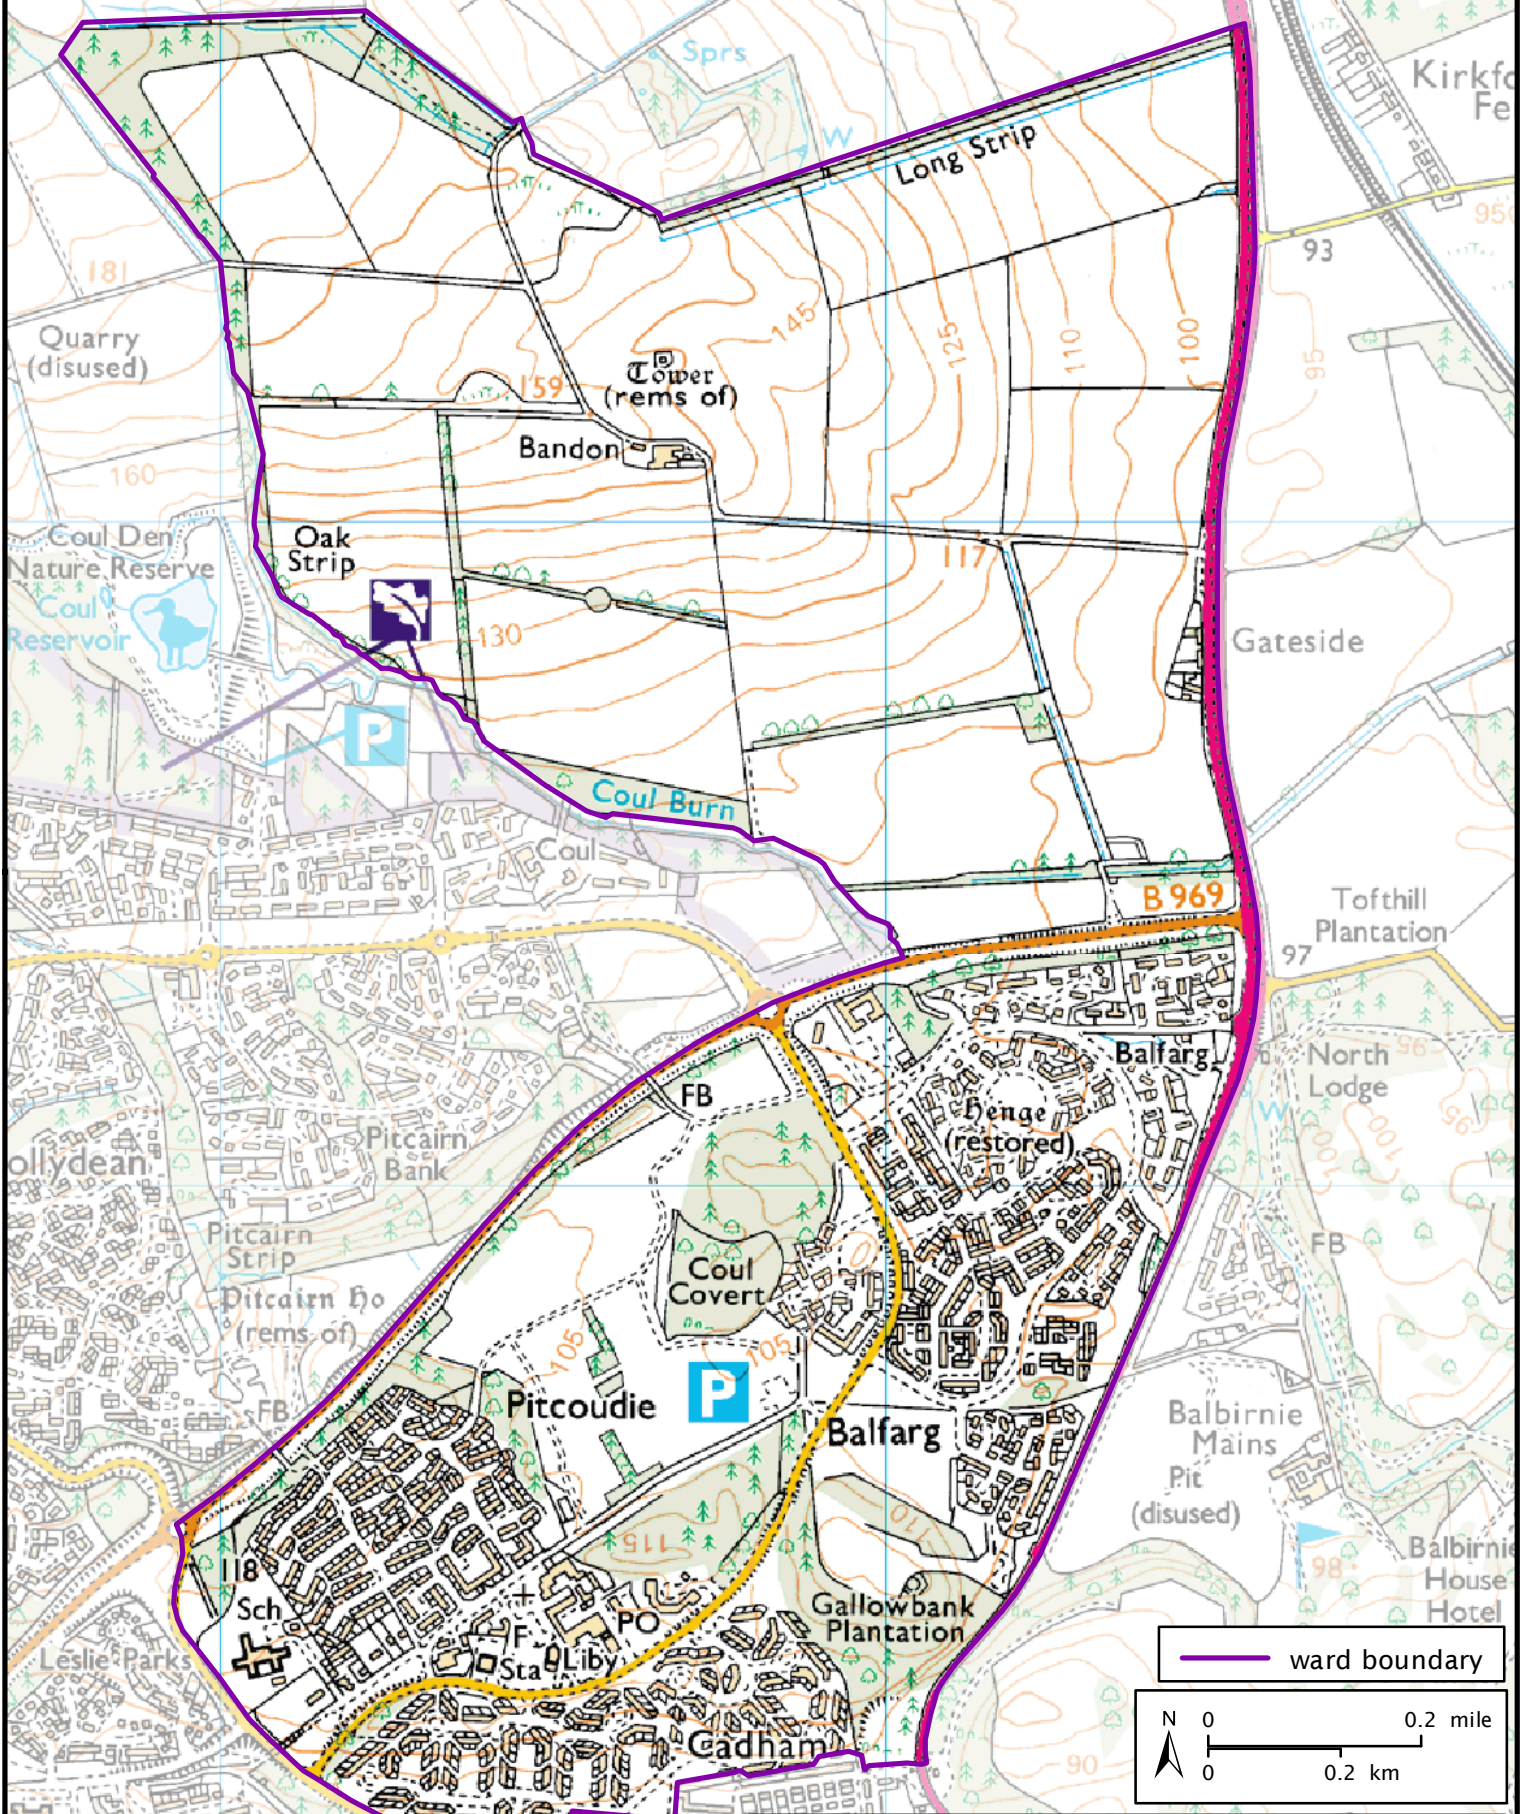

Formation electoral arrangements in 1995

Fife council area

Ward 62 - Pitcoudie/ Balfarg

This map shows the ward boundary against Ordnance Survey maps from 2011 rather than maps from when the ward boundary was decided.

Crown Copyright and database right 2011. All rights reserved. Ordnance Survey licence no. 100022179

— ward boundary

Local Government Boundary Commission for Scotland

Thistle House, 91 Haymarket Terrace, Edinburgh EH1 2 5HD